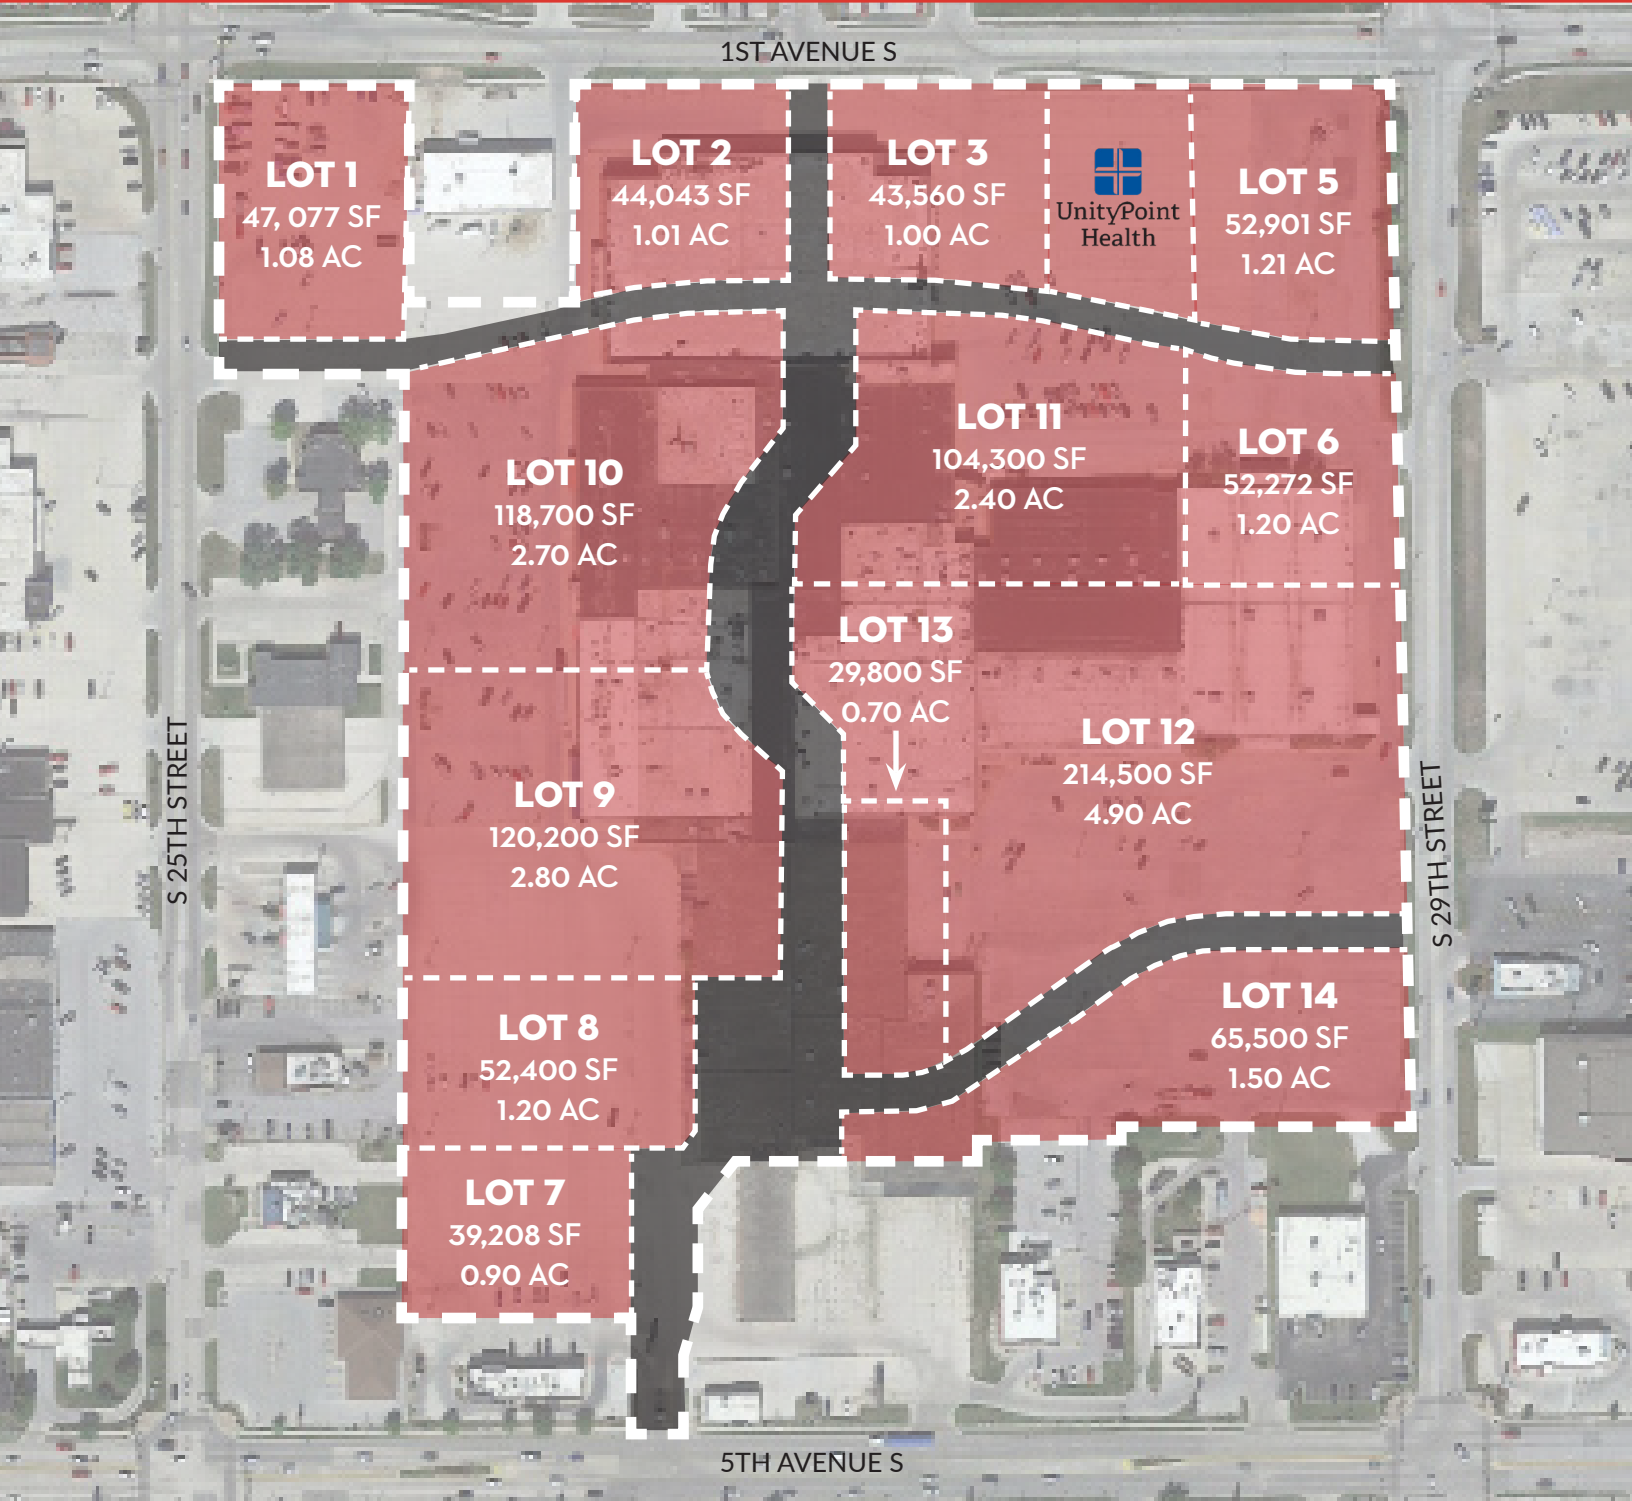

MASTER PLAN

CONTACT INFORMATION

BJ STOKESBARY
 Ph: 515-520-7851
 E: bj@atirealty.com
 Licensed to Sell Real Estate in Iowa