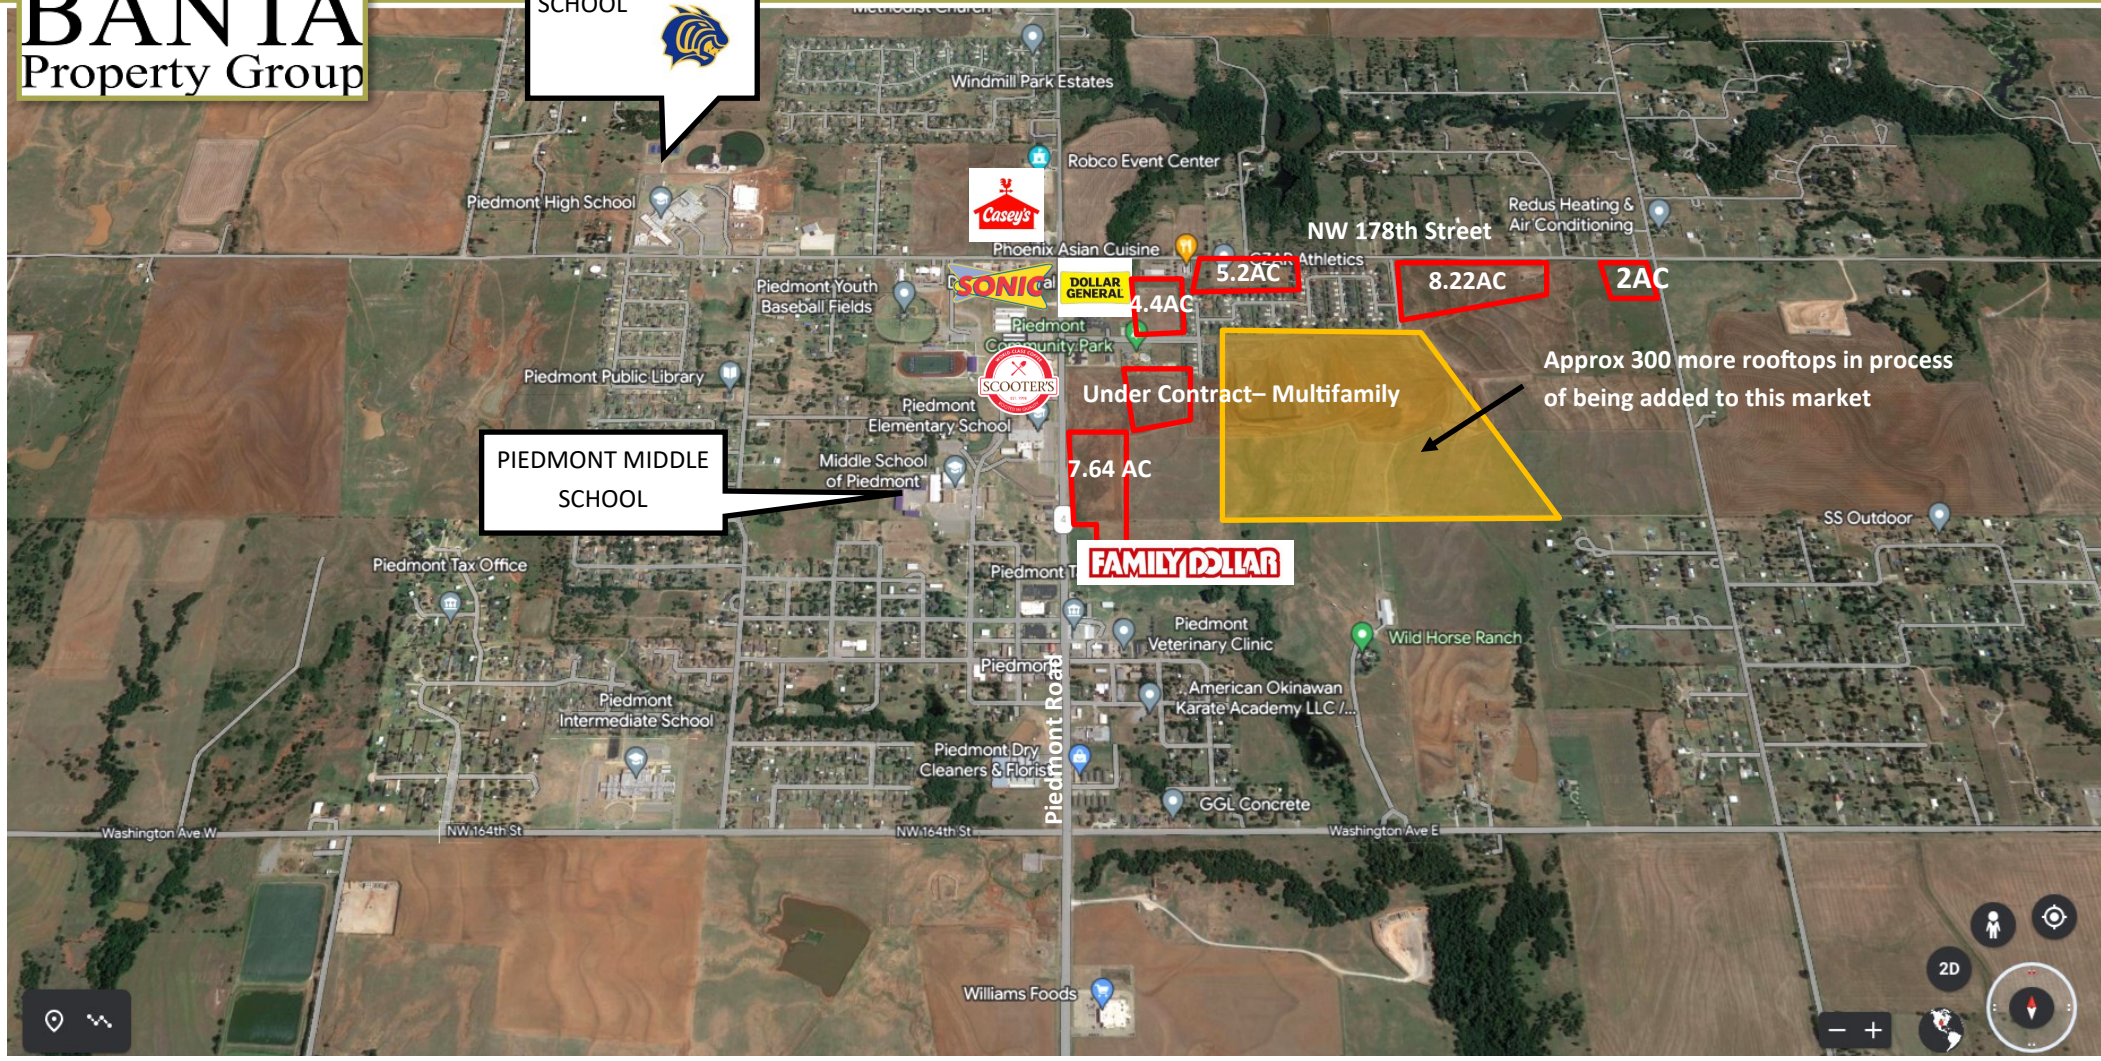

LAND FOR SALE - RETAIL/OFFICE

178th & Piedmont Road, Piedmont, OK 73078

BANTA

Property Group

PIEDMONT HIGH SCHOOL

PIEDMONT MIDDLE SCHOOL

Approx 300 more rooftops in process of being added to this market

GREG BANTA
405.840.1600
Greg@BantaPropertyGroup.com

ANNA RUSSELL
405.535.8156
Anna@BantaPropertyGroup.com

The information contained herein is from sources deemed reliable. No representation is made to the accuracy herein. Photos herein are the property of their respective owners, and use of them without express written consent of the owner is prohibited.