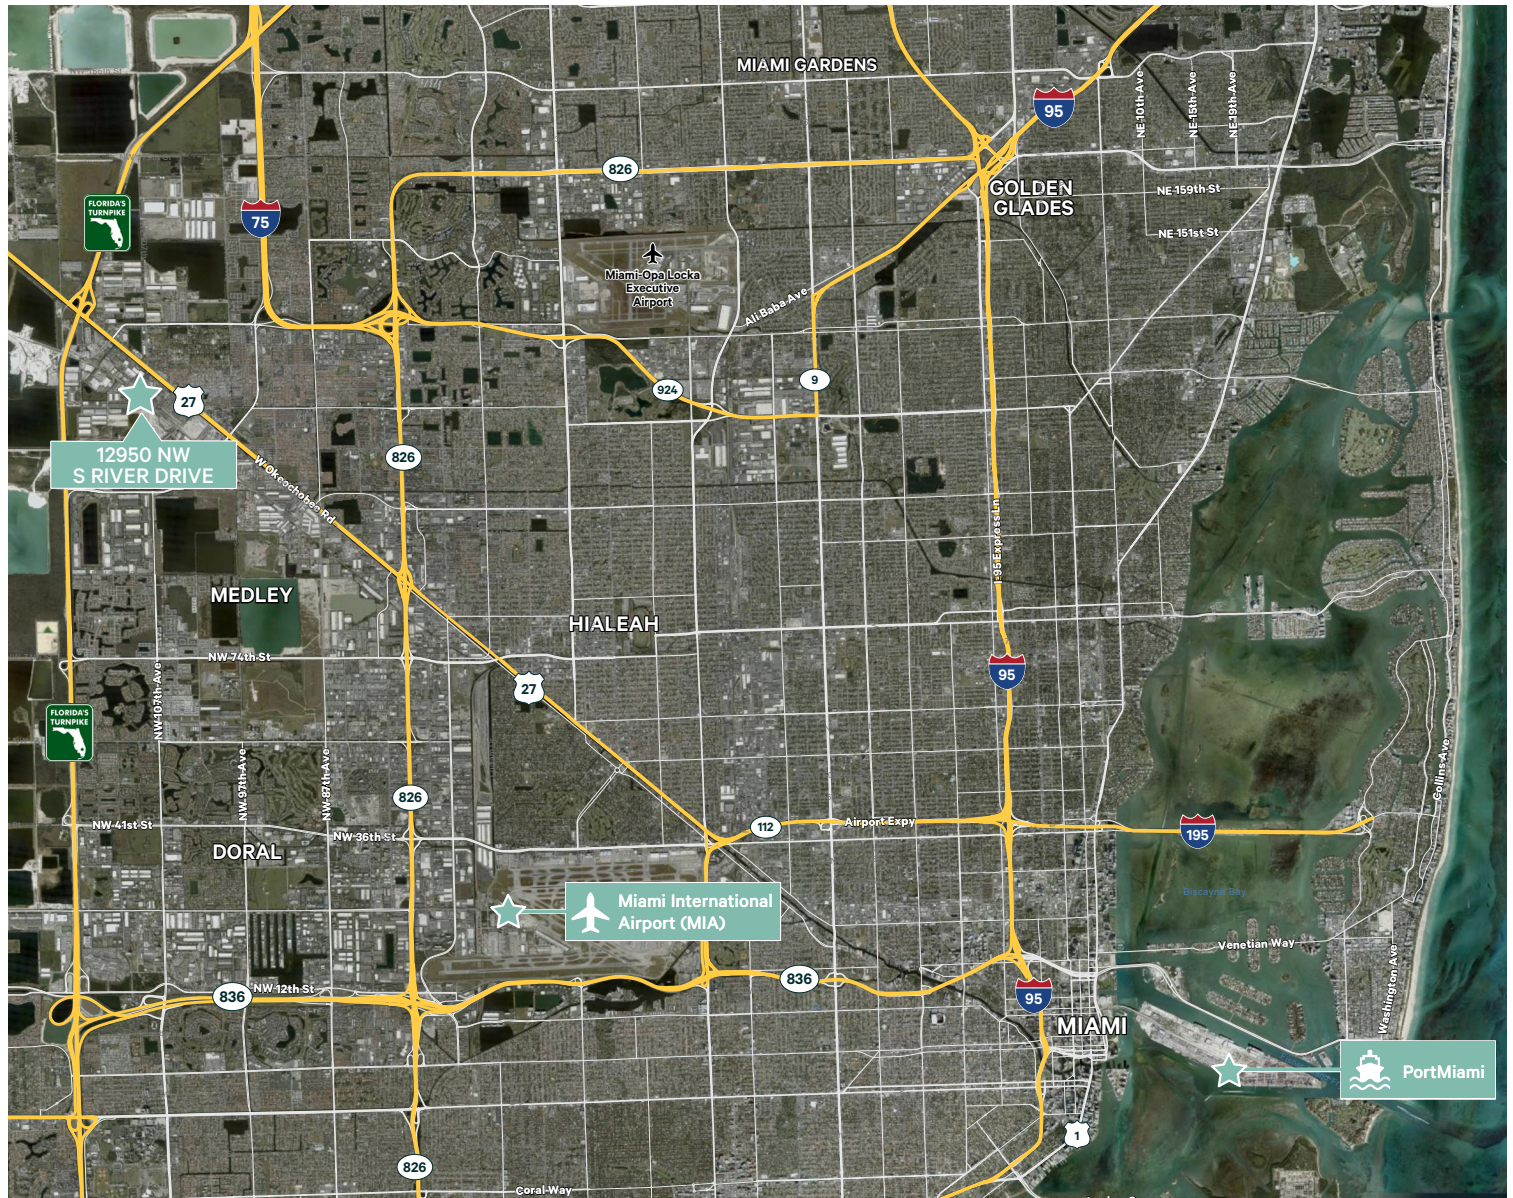

Medley Warehouse

12950 NW S River Drive | Medley, FL 33178

For Lease

Contact Us

Devin White

Executive Vice President
+1 305 381 6409
devin.white@cbre.com

David Albert

Executive Vice President
+1 305 381 6474
david.albert@cbre.com

© 2024 CBRE, Inc. All rights reserved. This information has been obtained from sources believed reliable, but has not been verified for accuracy or completeness. You should conduct a careful, independent investigation of the property and verify all information. Any reliance on this information is solely at your own risk. CBRE and the CBRE logo are service marks of CBRE, Inc. All other marks displayed on this document are the property of their respective owners, and the use of such logos does not imply any affiliation with or endorsement of CBRE. Photos herein are the property of their respective owners. Use of these images without the express written consent of the owner is prohibited.