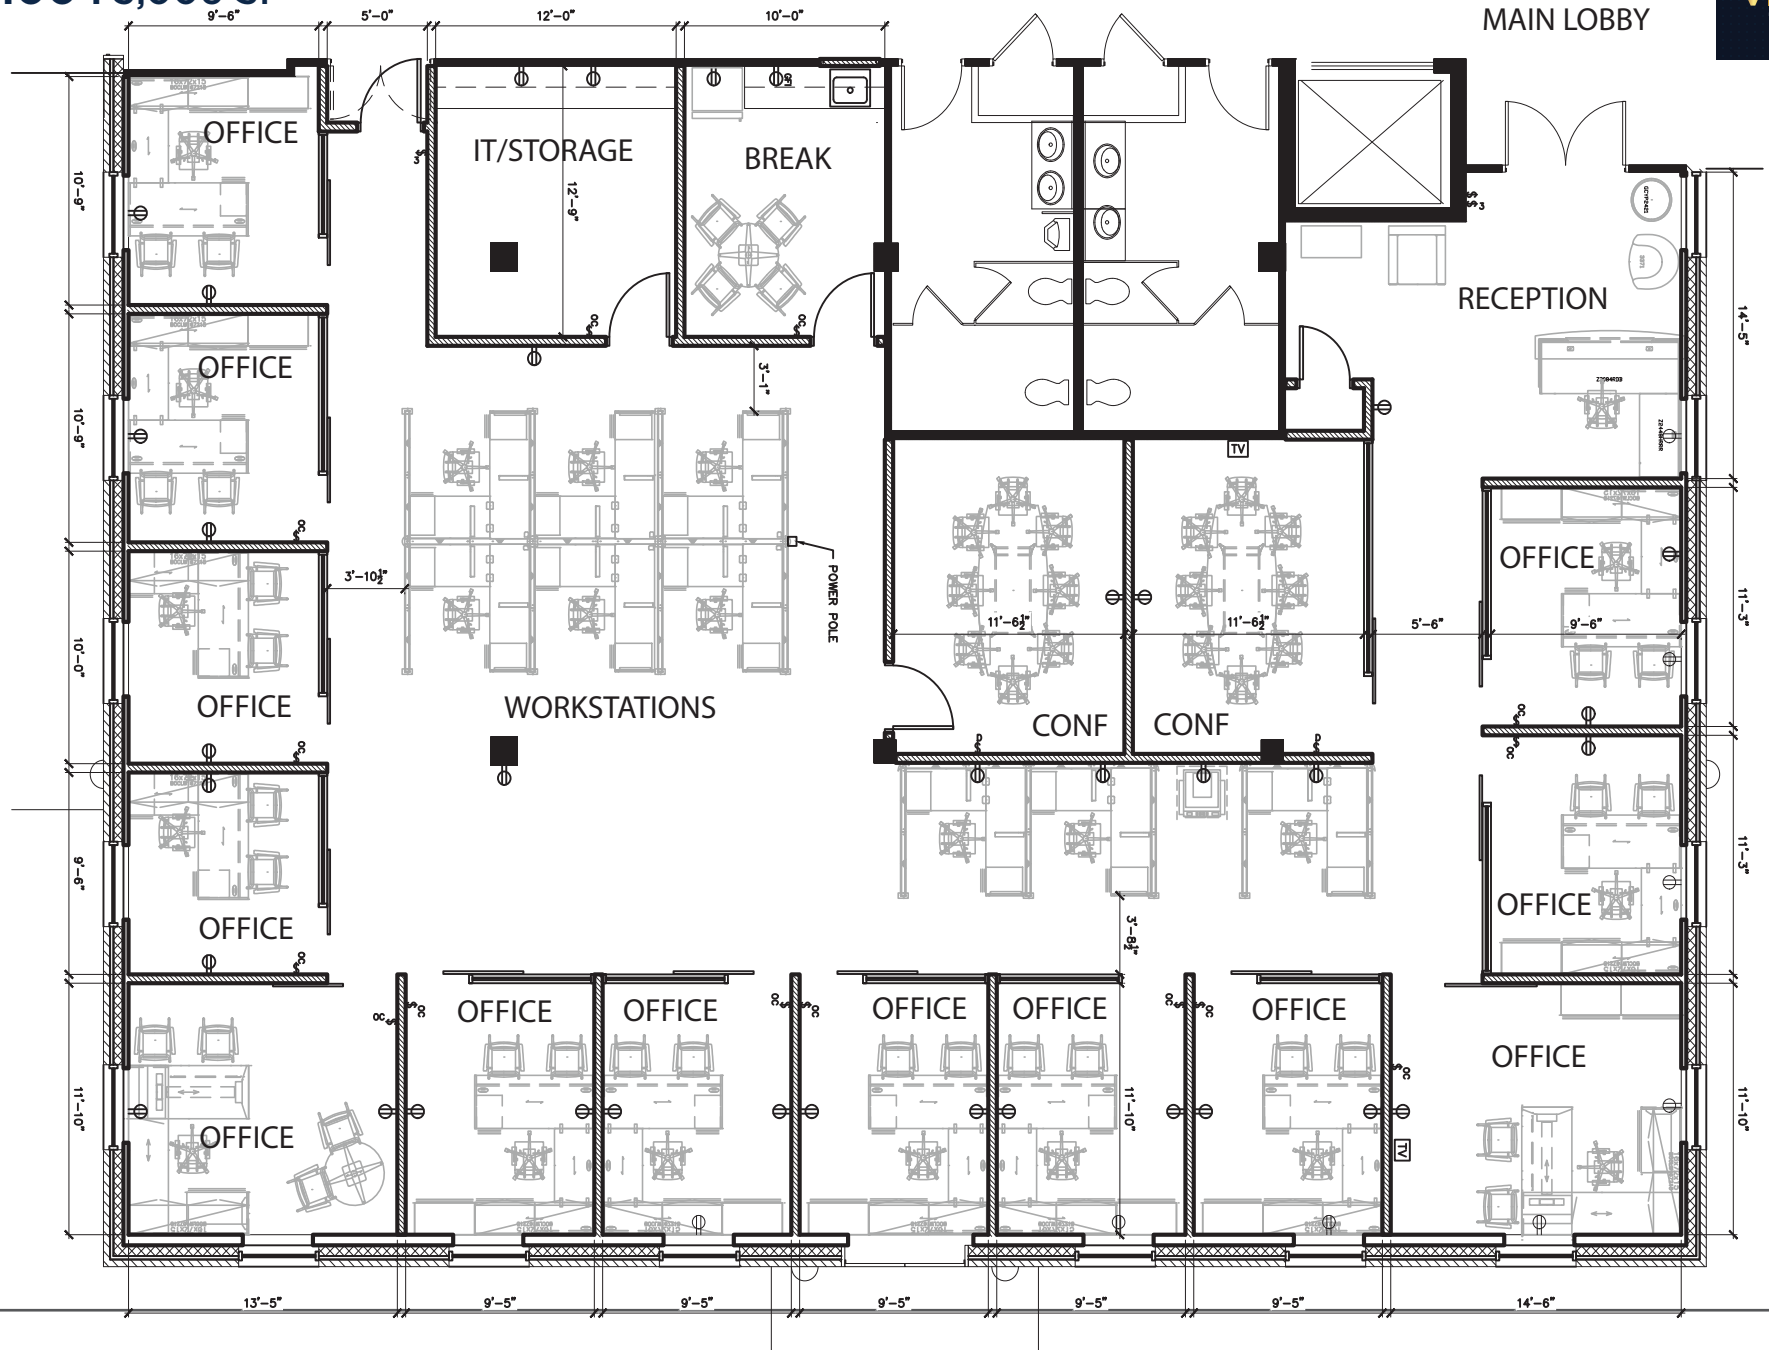

180 East Main Street

Smithtown, NY 11787

180 East Main Street

Building 31,013 SF

Stories 3

Available Suite 101: 5,006 SF

Asking Rent Available Upon Request

- Walking distance to public transportation
- Close proximity to local shopping
- Signage
- On-site banking
- Equipped with multiple providers of high-speed fiber communication
- On-site property management and maintenance personnel
- Seasonal landscaping
- Drive thru
- Walking distance to public transportation

Suite 100 : 5,006 SF

VIRTUAL
TOUR

FOR MORE INFORMATION:

John Finn

631.360.9000
jfinn@drgrealty.com

Pelops Damianos

631.360.9000
pdamianos@drgrealty.com

John Greco