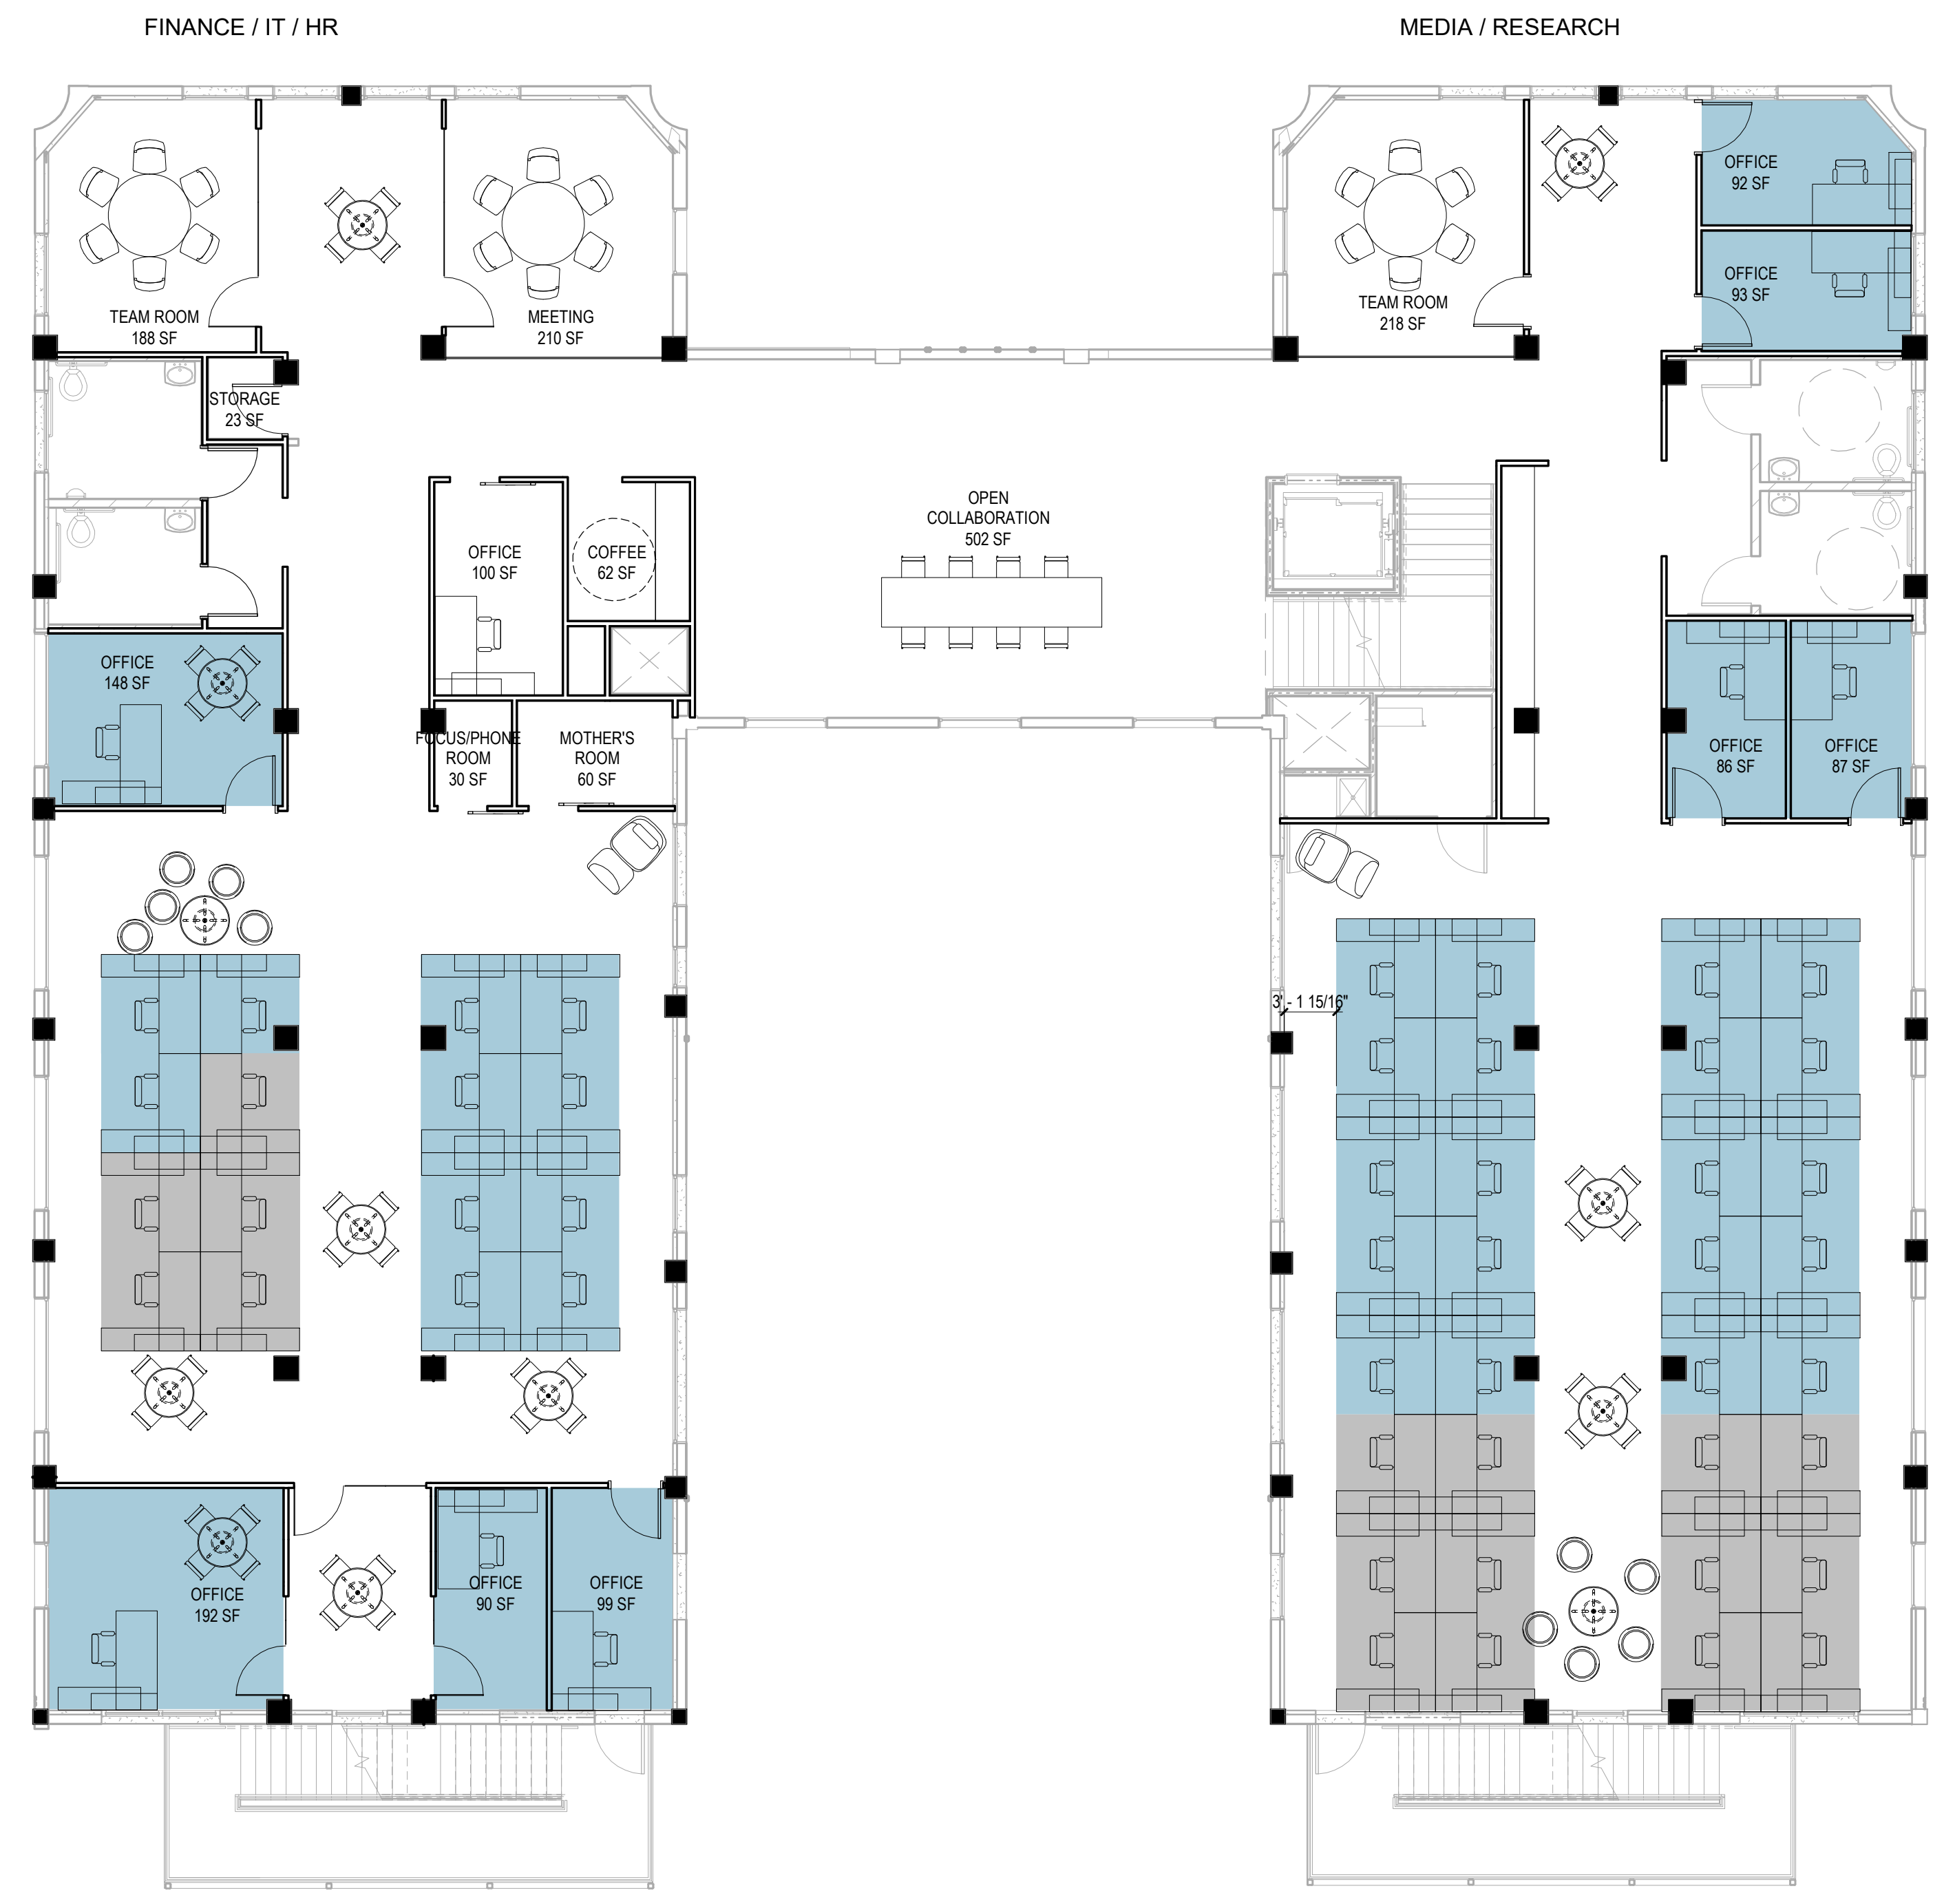

**AREA 1B:**  
 16 WS (6X6)  
 1 OFFICE (14X12)  
 1 TEAM ROOM  
 1 DARK ROOM  
 1 MAKER SPACE

TODAY  
 FUTURE

**AREA 2A:**  
 16 WS (6X6)  
 2 OFFICE (8X12)  
 2 OFFICE (14X12)  
 2 TEAM

**AREA 2B:**  
 32 WS (6X6)  
 4 OFFICE (8X12)  
 1 TEAM

■ TODAY  
 ■ FUTURE

**AREA 3A:**  
 1 CEO OFFICE  
 3 EXEC OFFICE  
 1 EXEC ADMIN  
 1 EXEC LIVING ROOM  
 1 TEAM ROOM  
 3 OFFICE

**AREA 3B:**  
 32 WS (6X6)  
 4 OFFICE (8X12)  
 1 TEAM

■ TODAY  
 ■ FUTURE