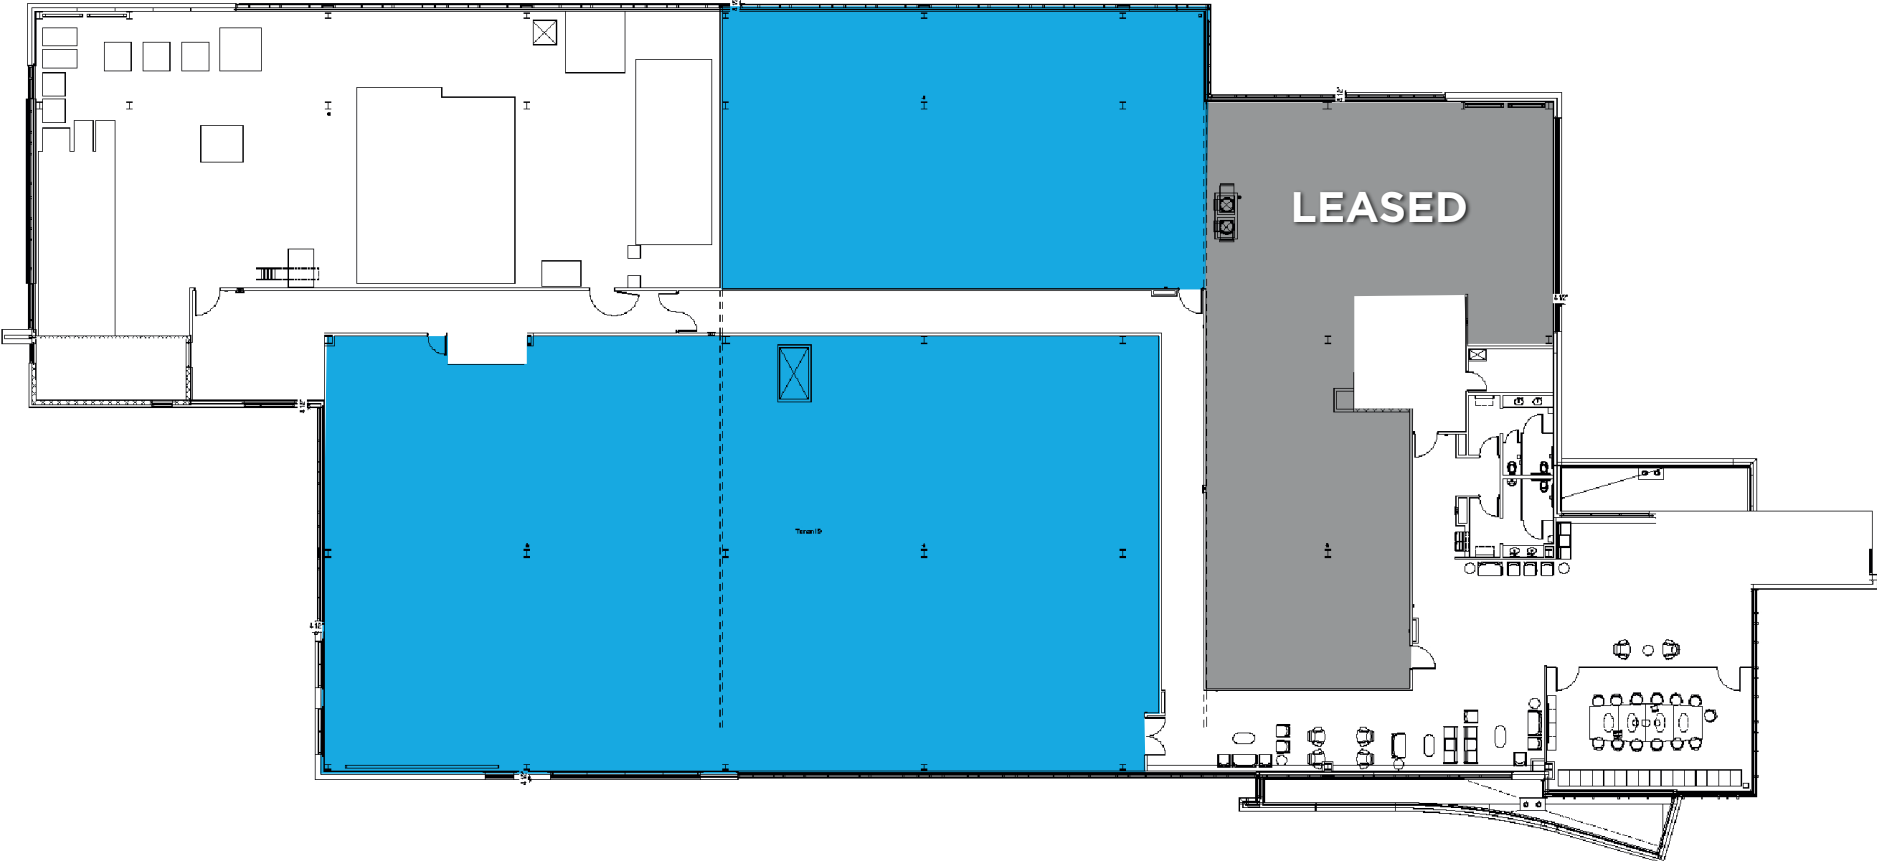

THIRD LEVEL FLOOR PLAN

- Build-to-Suit Options Available
- Approximately 4,600 - 12,250 RSF Available
- Third Floor - $20 Per Square Foot