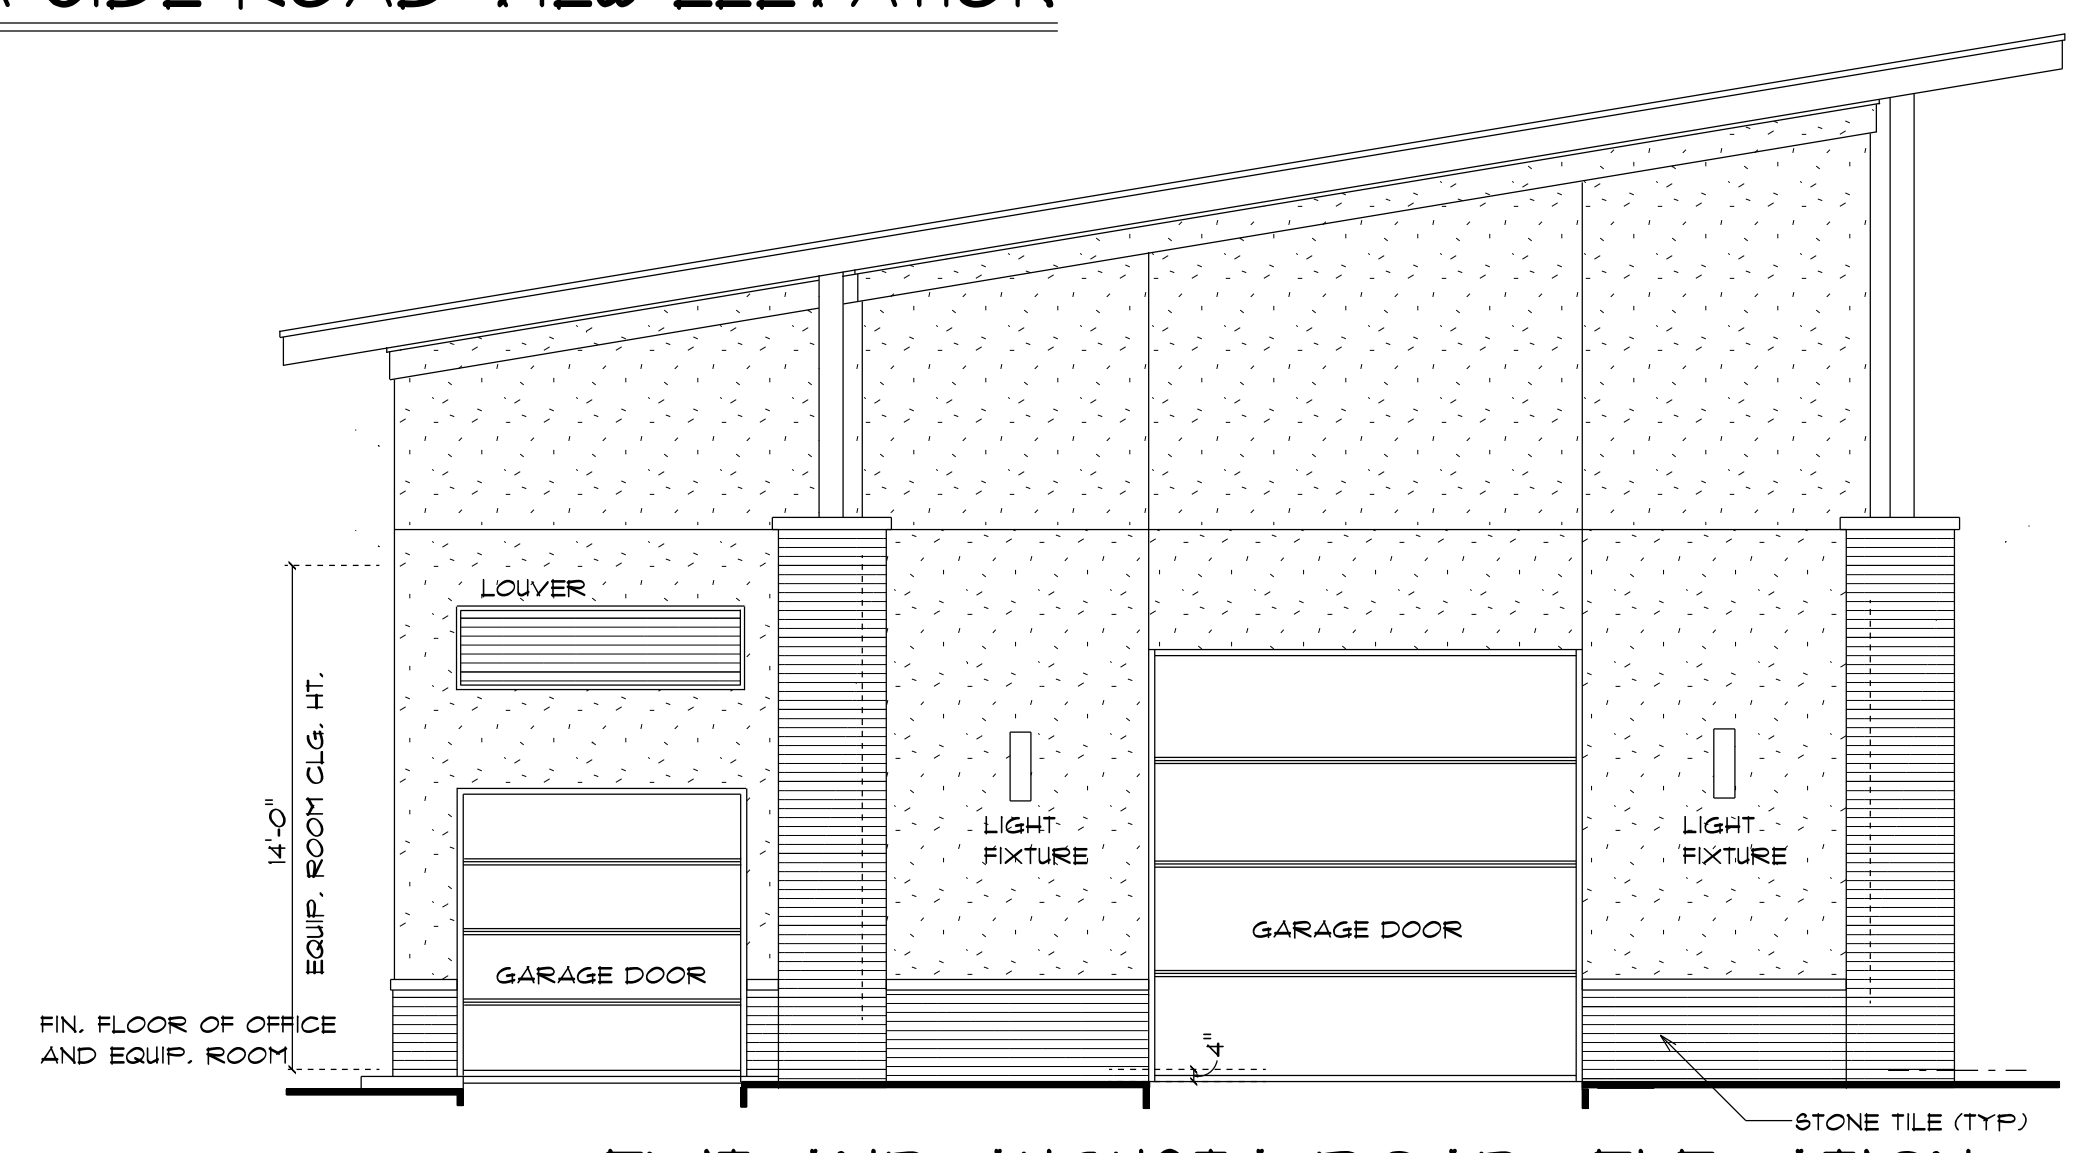

AUGUSTA SIDE ROAD VIEW ELEVATION

ENTRY ELEVATION

EXIT AND AUGUSTA ROAD ELEVATION

INTERNAL VIEW - FROM VACs ELEVATION

A CARWASH DESIGNED FOR
5440 AUGUSTA ROAD
GARDEN CITY, GA
31408

DATE: 2.23.23

REVISED:

SHEET NAME:

ELEVATIONS

SHEET #:

A1

OF