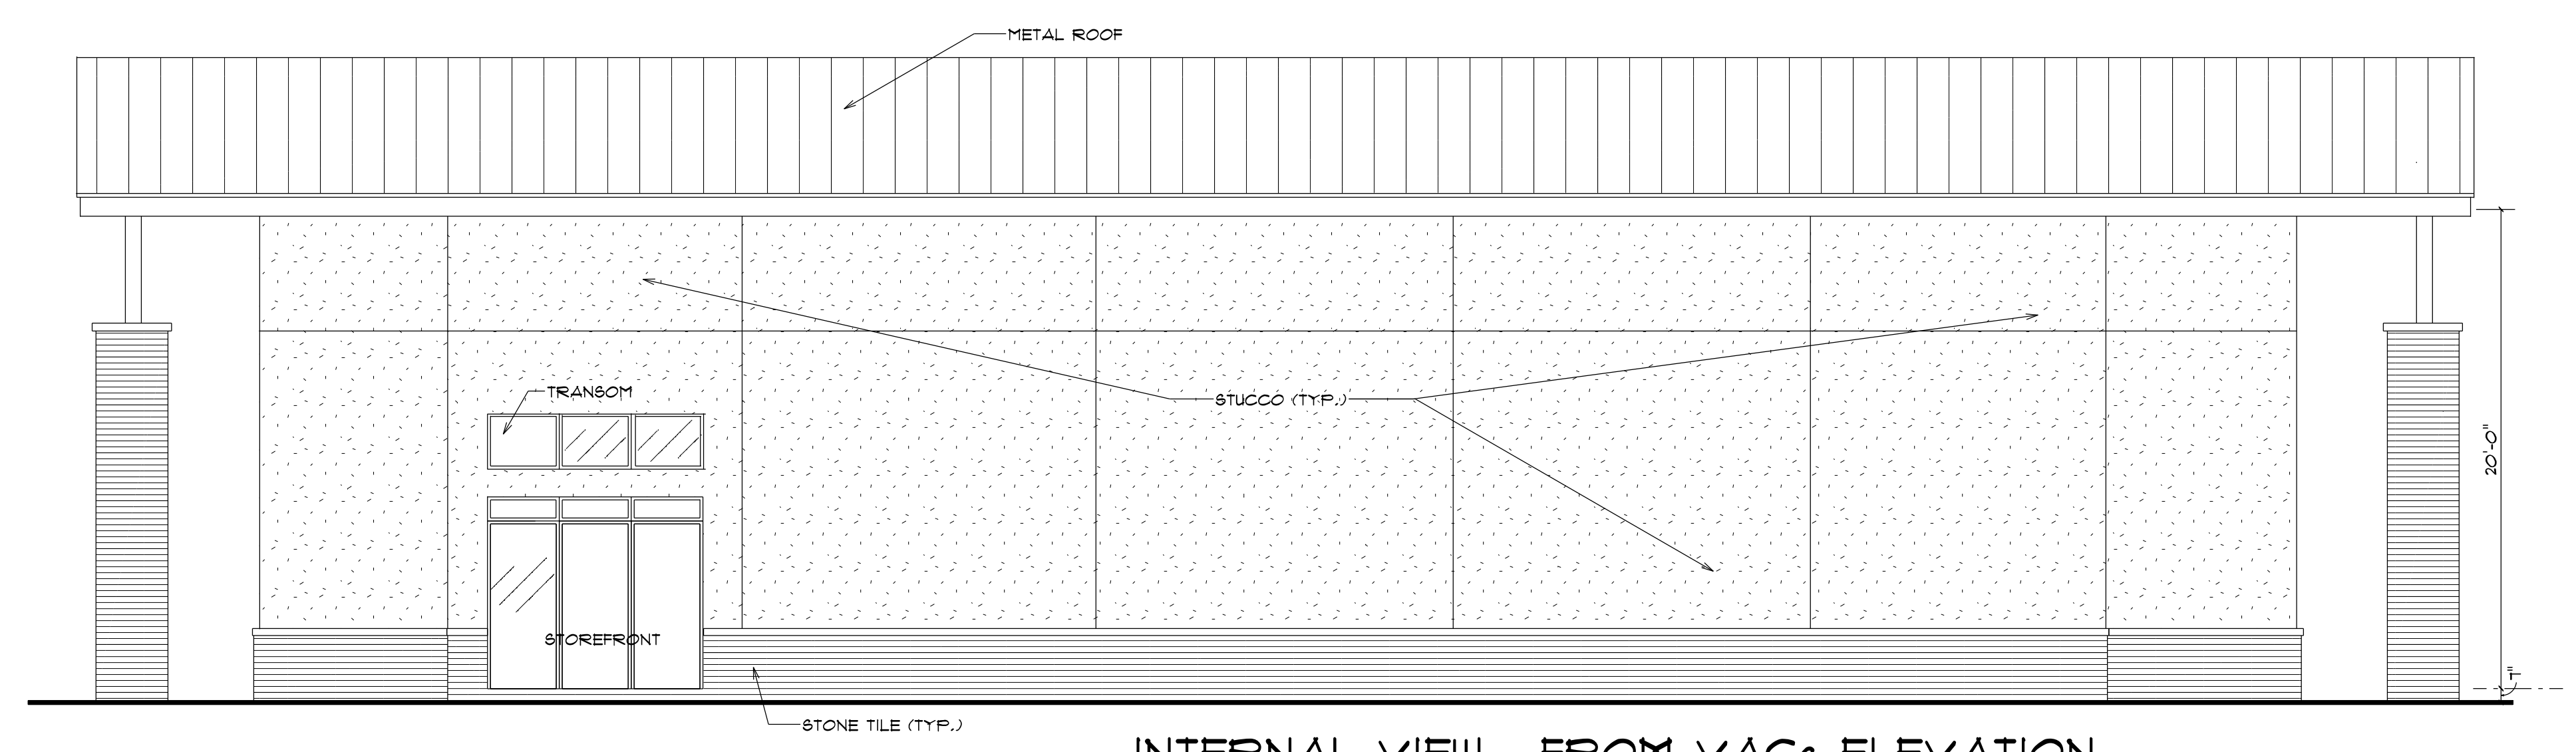

AUGUSTA SIDE ROAD VIEW ELEVATION

ENTRY ELEVATION

EXIT AND AUGUSTA ROAD ELEVATION

INTERNAL VIEW - FROM VACs ELEVATION

A CARWASH DESIGNED FOR
5440 AUGUSTA ROAD
GARDEN CITY, GA
31408

DATE: 2.23.23

REVISED:

SHEET NAME:

ELEVATIONS

SHEET #:

A1

OF