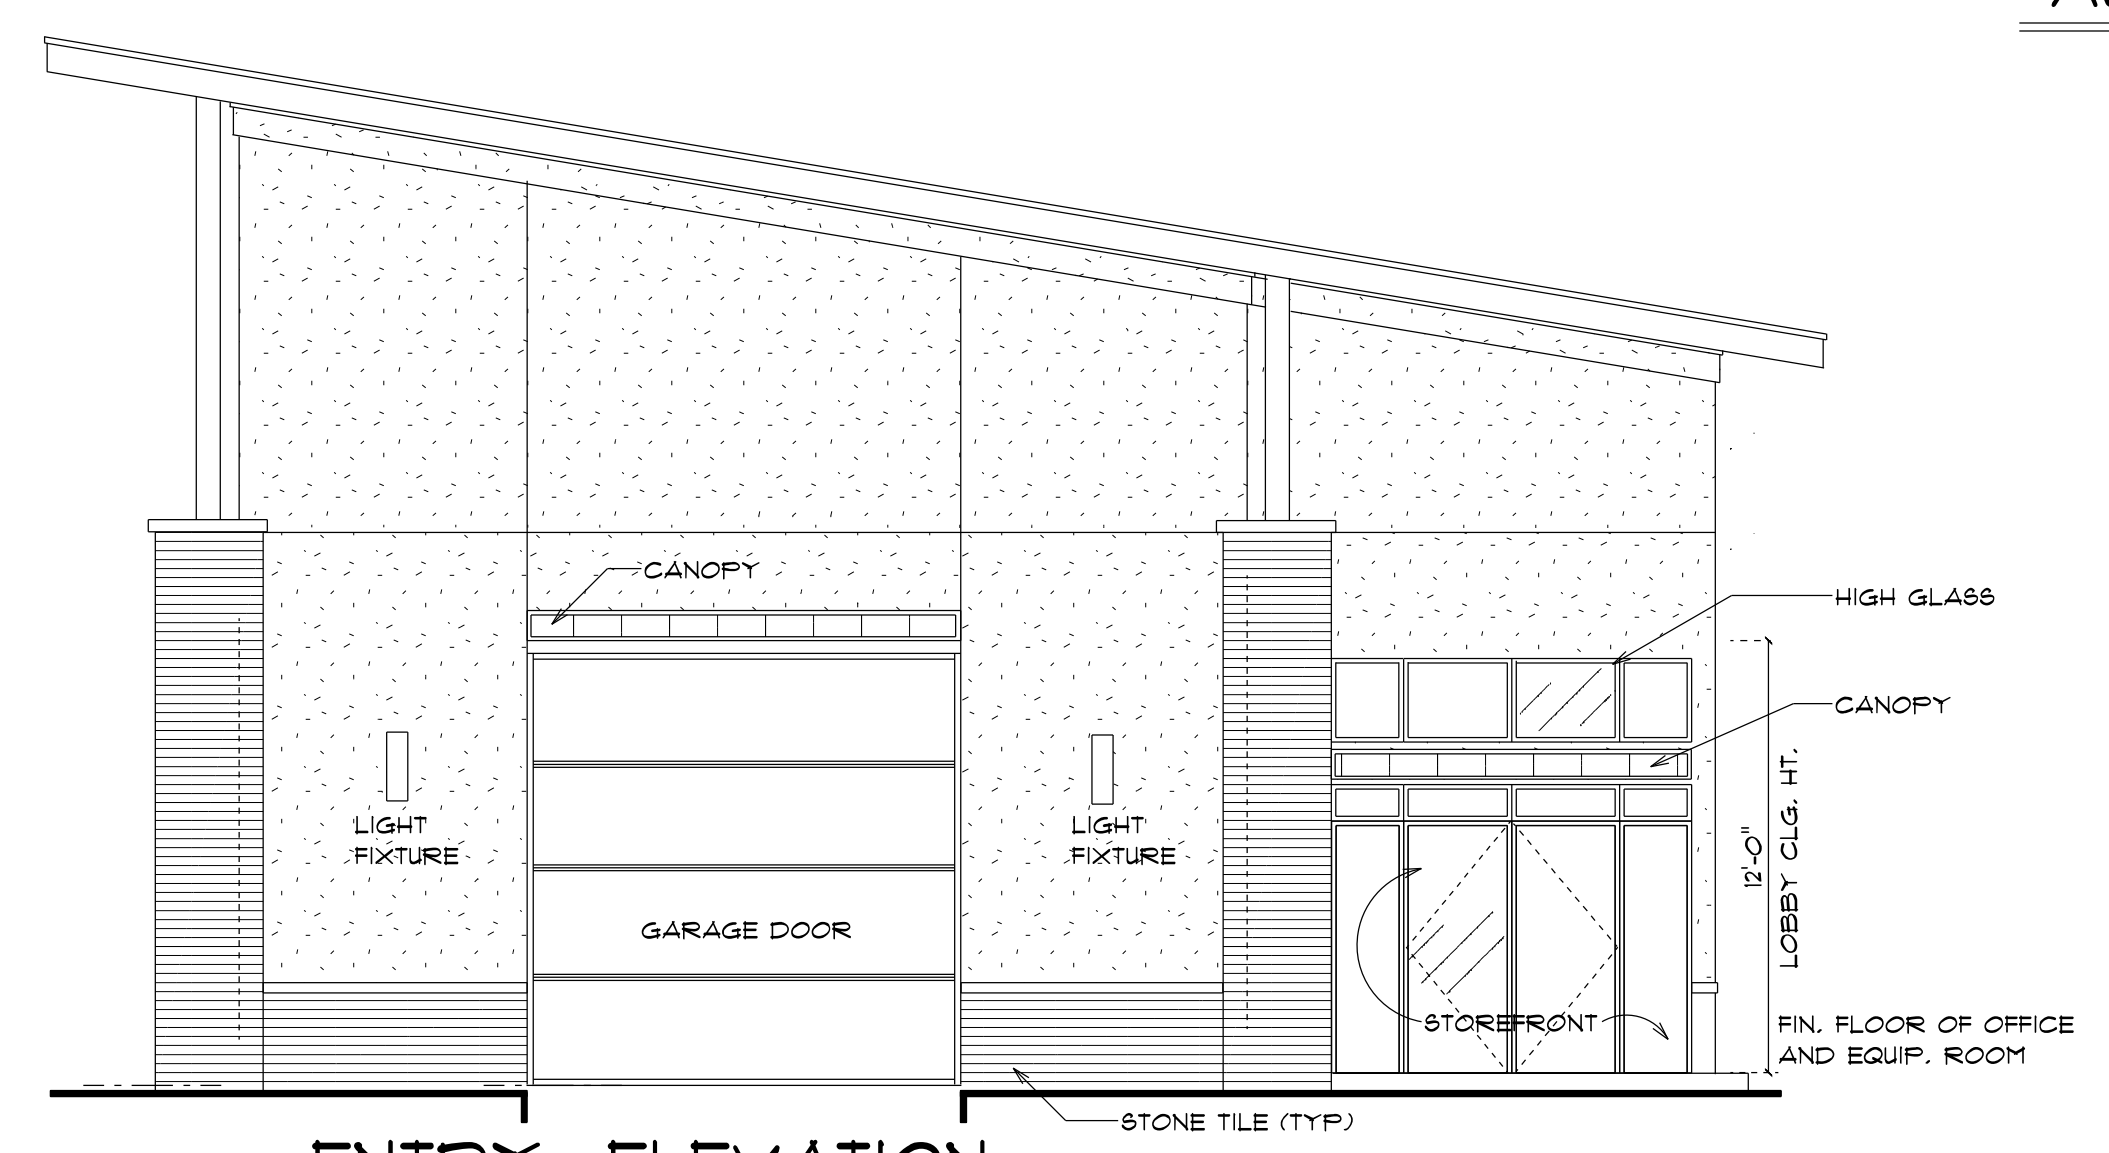

AUGUSTA SIDE ROAD VIEW ELEVATION

ENTRY ELEVATION

EXIT AND AUGUSTA ROAD ELEVATION

INTERNAL VIEW - FROM VACs ELEVATION

A CARWASH DESIGNED FOR
5440 AUGUSTA ROAD
GARDEN CITY, GA
31408

DATE: 2.23.23

REVISED:

SHEET NAME:

ELEVATIONS

SHEET #:

A1

OF