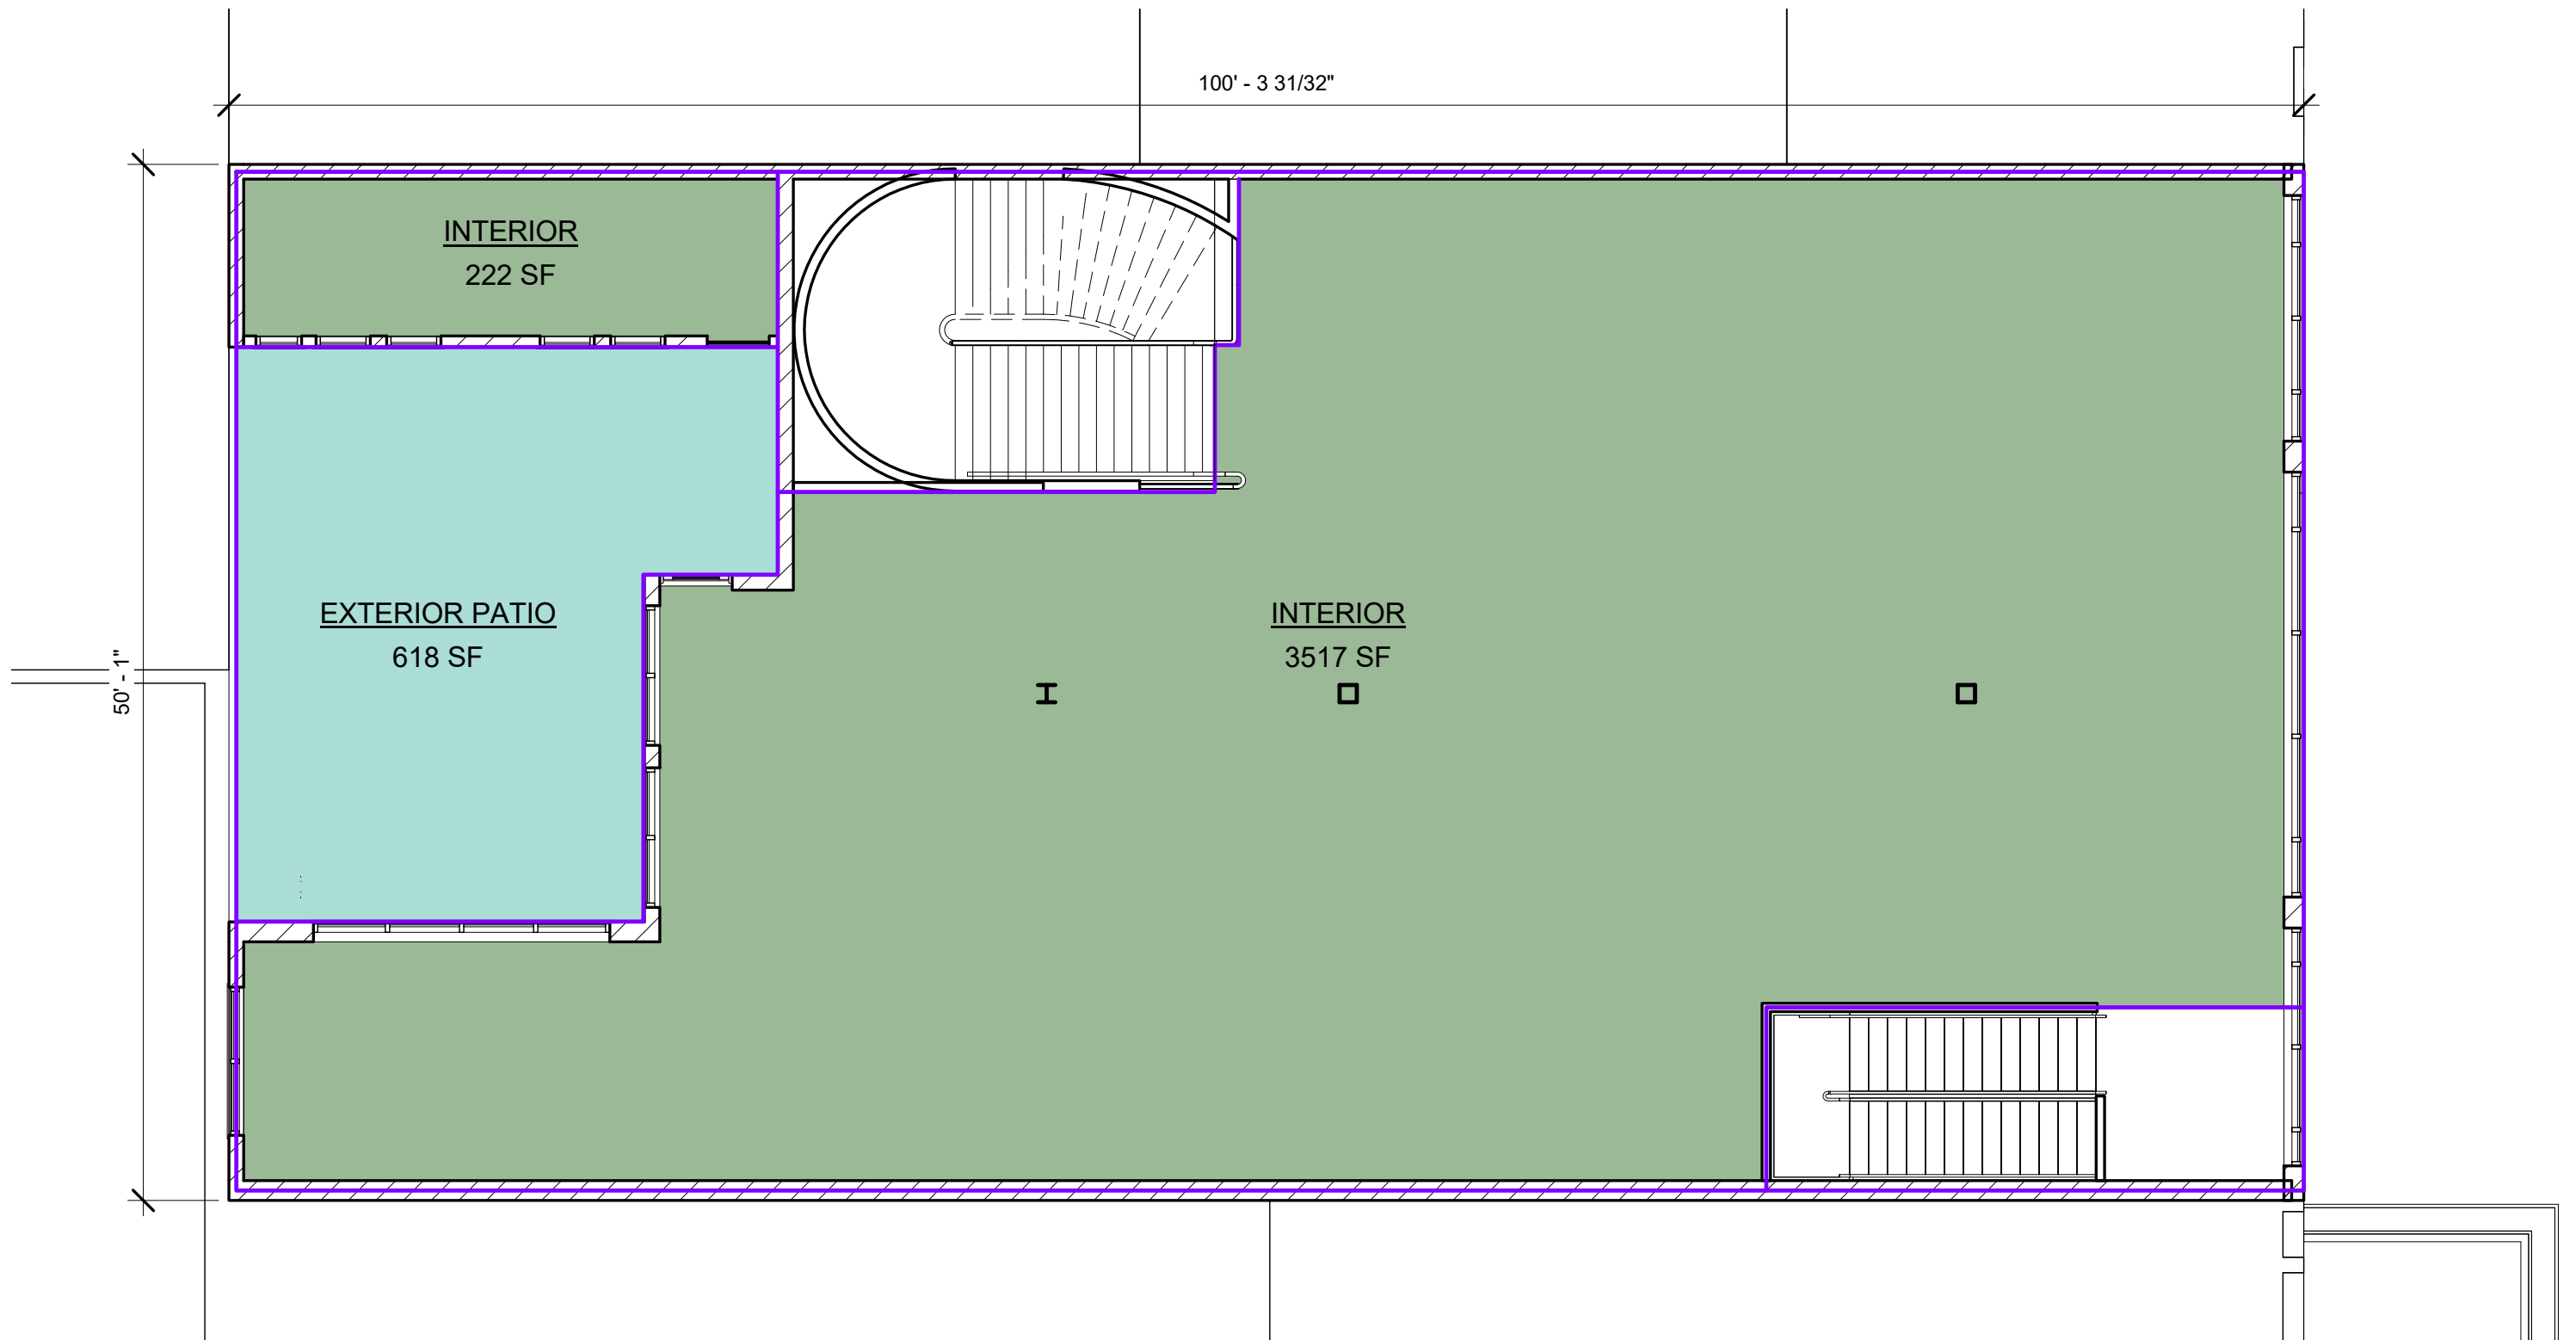

508 MAIN STREET

MEZZANINE - RENTABLE SPACE TOTAL= 608 SF

09/28/16

508 MAIN STREET

SECOND FLOOR - RENTABLE SPACE TOTAL= 4357 SF
 INTERIOR SQUARE FOOTAGE= 3738 SF
 EXTERIOR SQUARE FOOTAGE= 618 SF

09/28/16