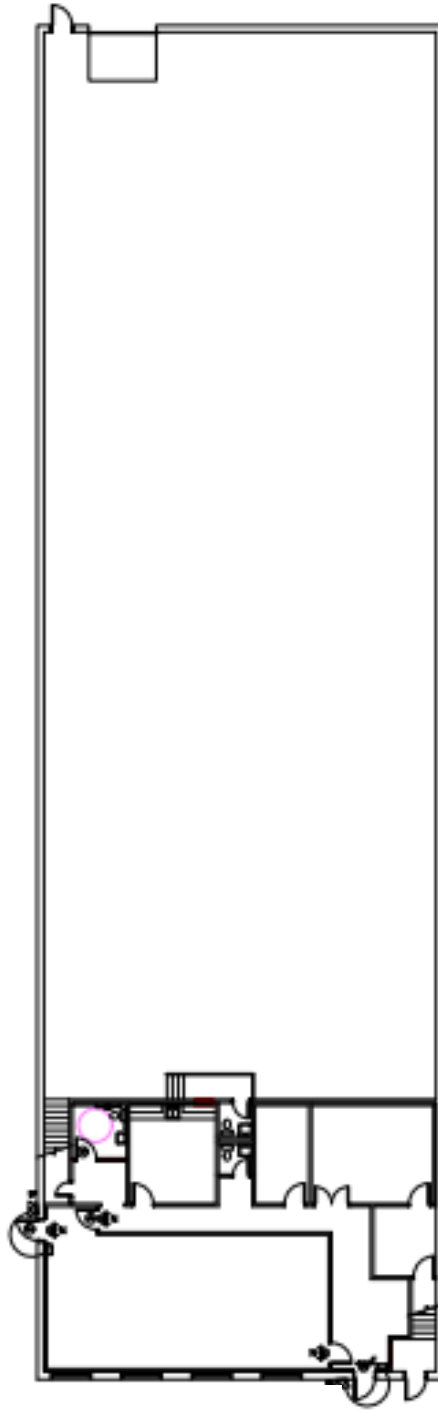

827-832 Ridgewood Avenue
North Brunswick, NJ 08902

For Lease
Warehouse / Office / Flex Space

Suite 4A-B

- 14,461 SF Warehouse/Industrial
- 4,600 SF Office
- 1 Loading Dock
- 22 ft ceiling height
- Available March 1, 2025

FLOORPLANS ARE NOT TO EXACT SCALE