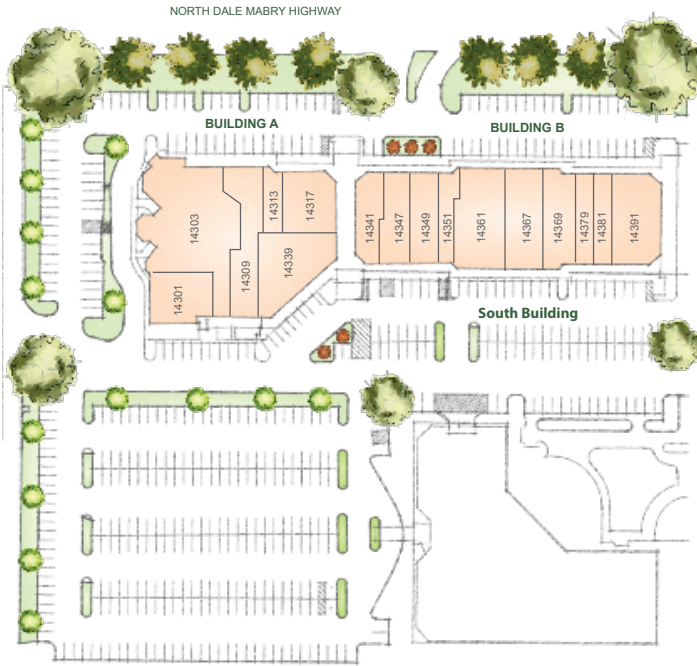

Units Available

M AZAS anagement

Unit Availability Information

For information on unit availability, please call us at 727.726.6678 or visit us online at www.mazasmanagement.com