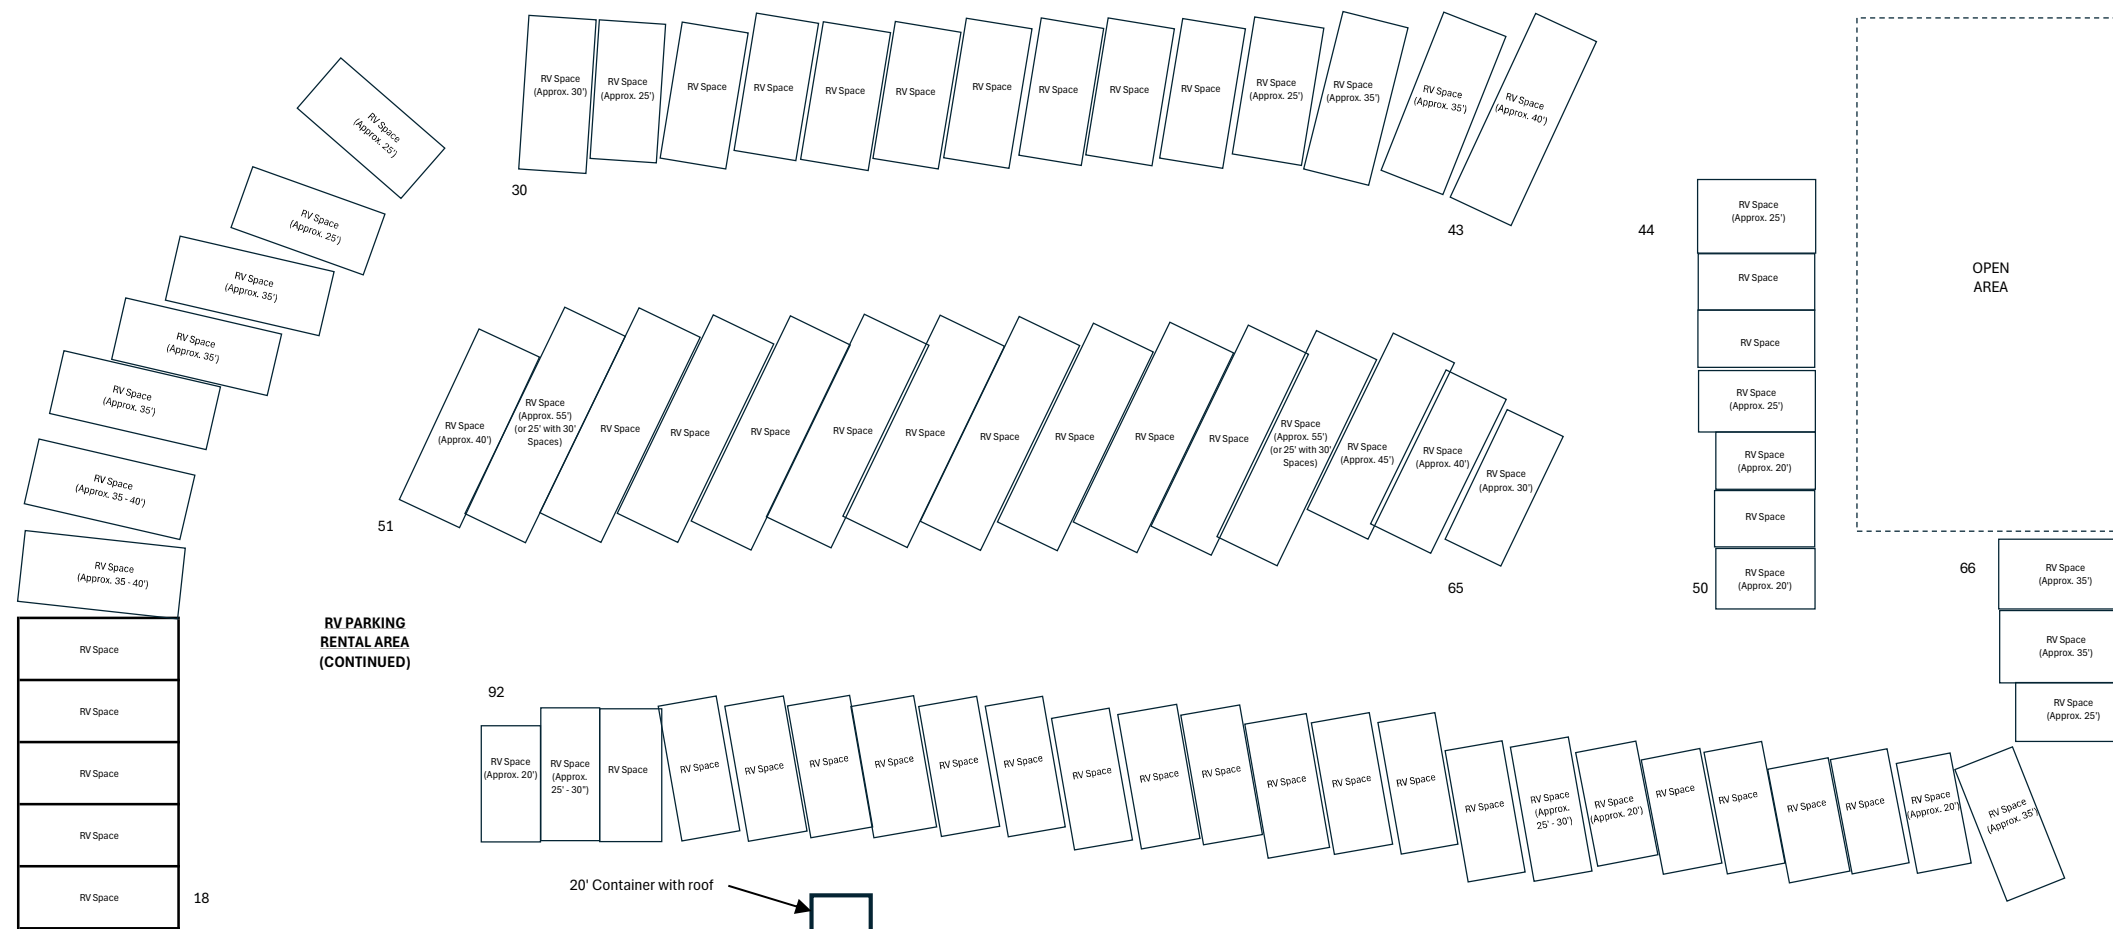

GENERAL SITE RISER DIAGRAM - (CONTINUED PAGE 2 OF 2)

3177 Guerneville Rd
Santa Rosa, CA 95401

NOTE:

This Site Riser Diagram is general in nature and should not be relied upon for dimensions, locations, boundaries, or exact number of spaces. This diagram is not to scale and is to be used only as a general site layout guide.

NOTE:
 This Site Riser Diagram is general in nature and should not be relied upon for dimensions, locations, boundaries, or exact number of spaces. This diagram is not to scale and is to be used only as a general site layout guide.

GENERAL SITE RISER DIAGRAM - (PAGE 1 OF 2)

3177 Guerneville Rd
 Santa Rosa, CA 95401