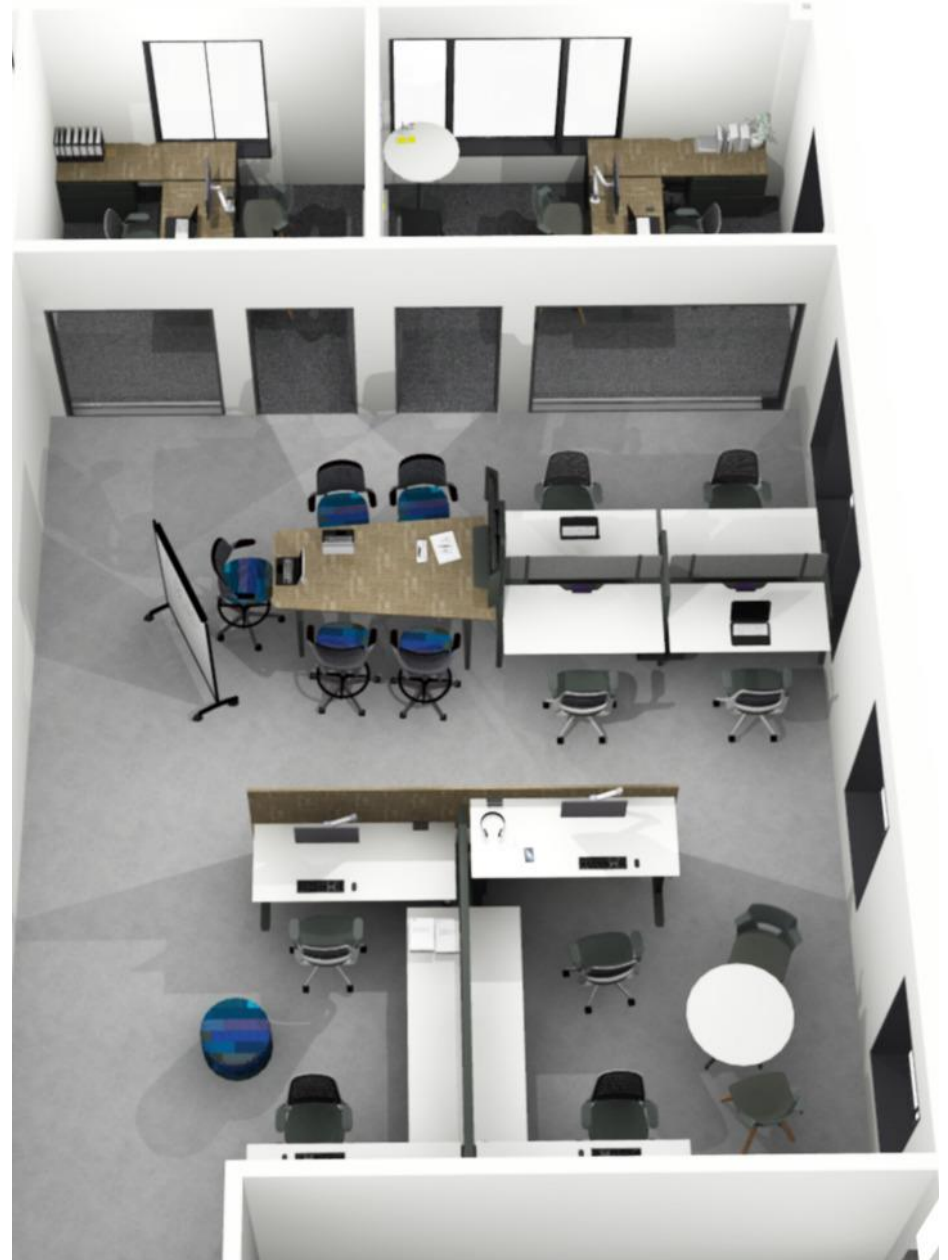

Suite 207

Overall Plan and View

Suite 207
Open Office

Featuring::

- 42"H Answer Workstations with Height-Adjustable Tables, 42"W Metal Box/File Storage and Series 1 Task Seating
- 36"DIA Meeting Table with (2) Shortcut Guest Seating

Featuring::

- Regard Booth with Glass Screens and Lagunitas Work Table
- West Elm Slope Lounge and Blu Dot Coco Side Table

Suite 208

Overall Plan and View

Suite 208
Open Office

Featuring::

- High-Top Bivi Team Table with Media and Cobi Stools
- 42"H Answer Workstations with Height-Adjustable Tables, 42"W Metal Box/File Storage and Series 1 Task Seating

Suite 208
Open Meeting

Featuring::

- Blu Dot A Walk in the Park Conference Table
- Blu Dot Strut Credenza
- West Elm Slope Task Seating
- Steelcase Alight Benches with Pillows
- Nomad Felt Room Barrier

Suite 208
Entry Lounge

Featuring::

- Steelcase B-Free Modular Lounge
- Laptop Tables
- Alight Ottomans
- Blu Dot Amicable Split Bench

Suite 209

Overall Plan and View

Suite 209
Open Office

Featuring::

- 42"H Answer Workstations with Height-Adjustable Tables, 42"W Metal Box/File Storage and Series 1 Task Seating
- 36"DIA Meeting Table with (2) Shortcut Guest Seating
- Bivi Benching with Series 1 Task Seating