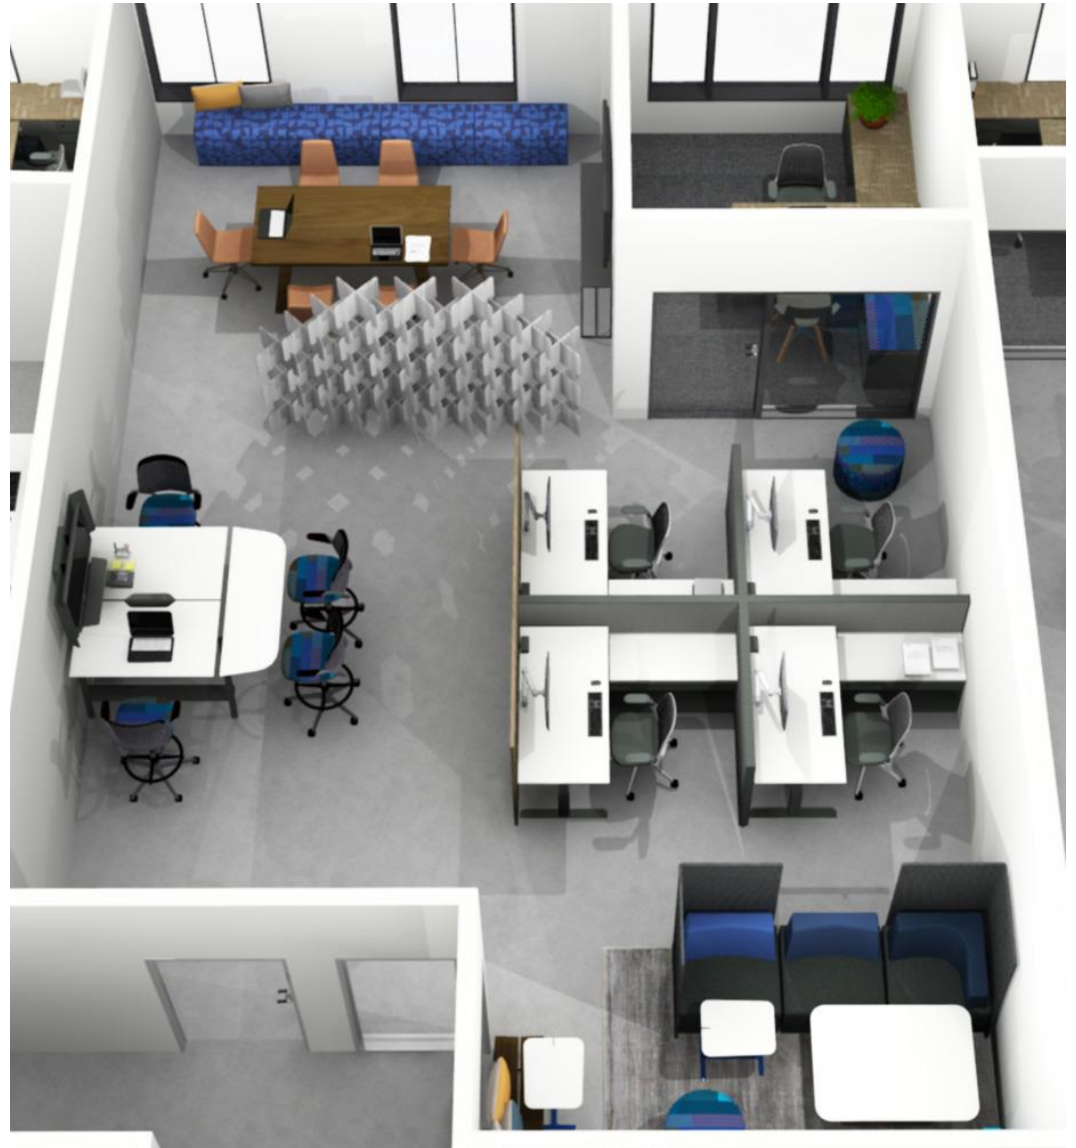

Suite 207

Overall Plan and View

Suite 207
Open Office

Featuring::

- 42"H Answer Workstations with Height-Adjustable Tables, 42"W Metal Box/File Storage and Series 1 Task Seating
- 36"DIA Meeting Table with (2) Shortcut Guest Seating

Suite 207

Office 1

Featuring::

- Height-Adjustable Table with Modesty Panel, Wire Management, and Monitor Arm
- Return Worksurface with Metal Box/Box/File Storage and File/File Storage
- Series 1 Task Seating
- Shortcut Seating with Wood Legs and Upholstered Seat
- Hight-Top Meeting Table
- Blu Dot – Ready Barstool
- Markerboard

Suite 207

Office 2

Featuring::

- Height-Adjustable Table with Modesty Panel, Wire Management, and Monitor Arm
- Return Worksurface with Metal Box/Box/File Storage
- Series 1 Task Seating
- Markerboard

Suite 207
Booth and Entry

Featuring::

- Regard Booth with Glass Screens and Lagunitas Work Table
- West Elm Slope Lounge and Blu Dot Coco Side Table

Suite 208

Overall Plan and View

Suite 208
Open Office

Featuring::

- High-Top Bivi Team Table with Media and Cobi Stools
- 42"H Answer Workstations with Height-Adjustable Tables, 42"W Metal Box/File Storage and Series 1 Task Seating