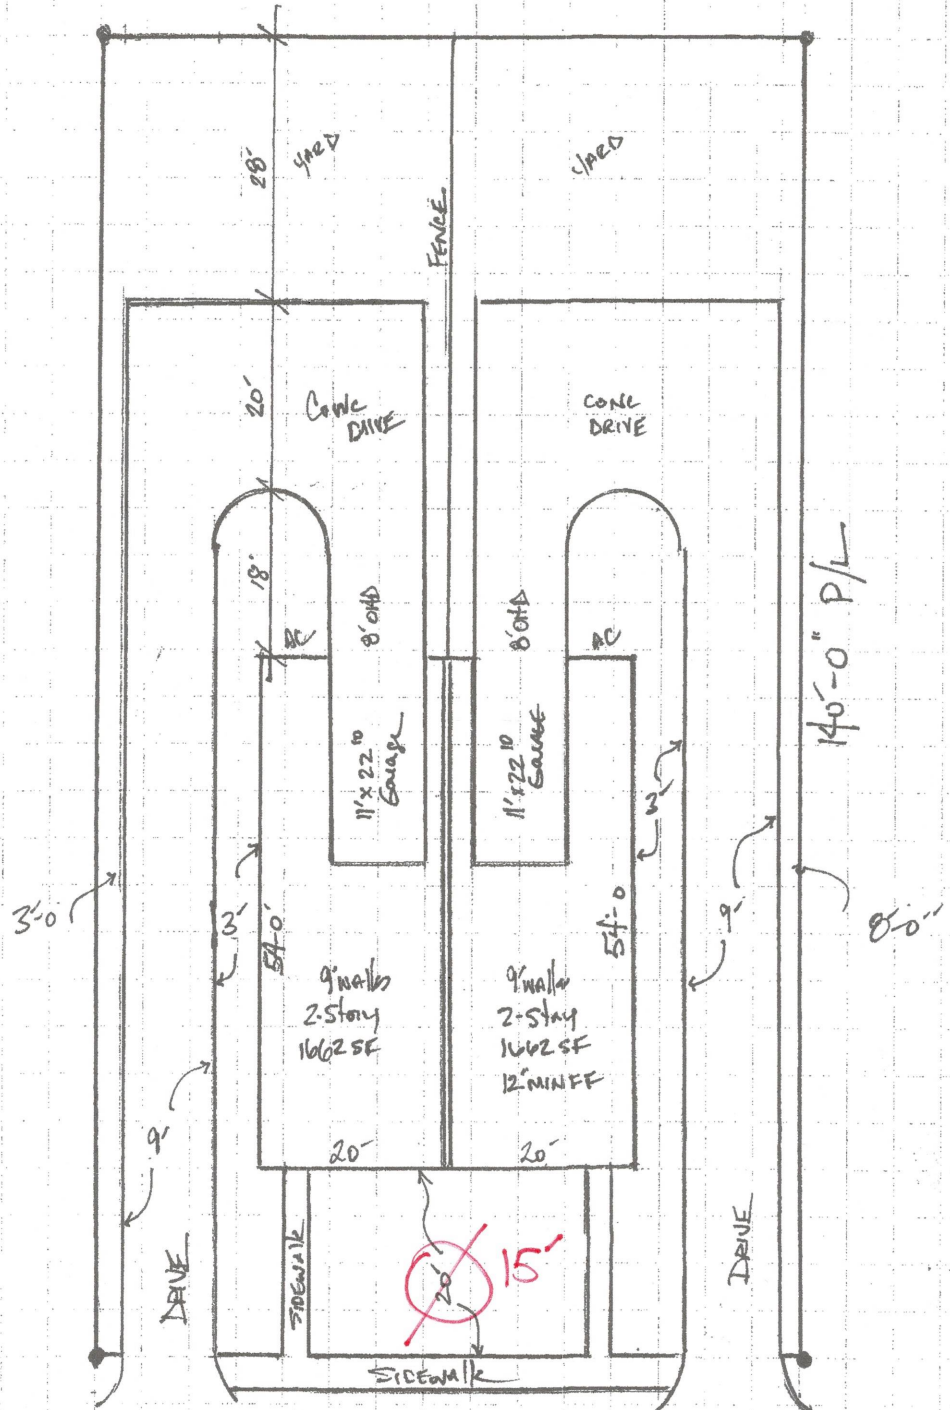

811 N DATE AVE
DROD 1
• DUPLEX •

LOTS 5, 6 & 7 BLK B
NORTH SIDE

PRIMUS PROPERTIES
Bill Leet
918 408 2311

DROD 1
2-FAMILY
MIN 10' FRONT S/R

TS P/L
N DATE AVE

1/20