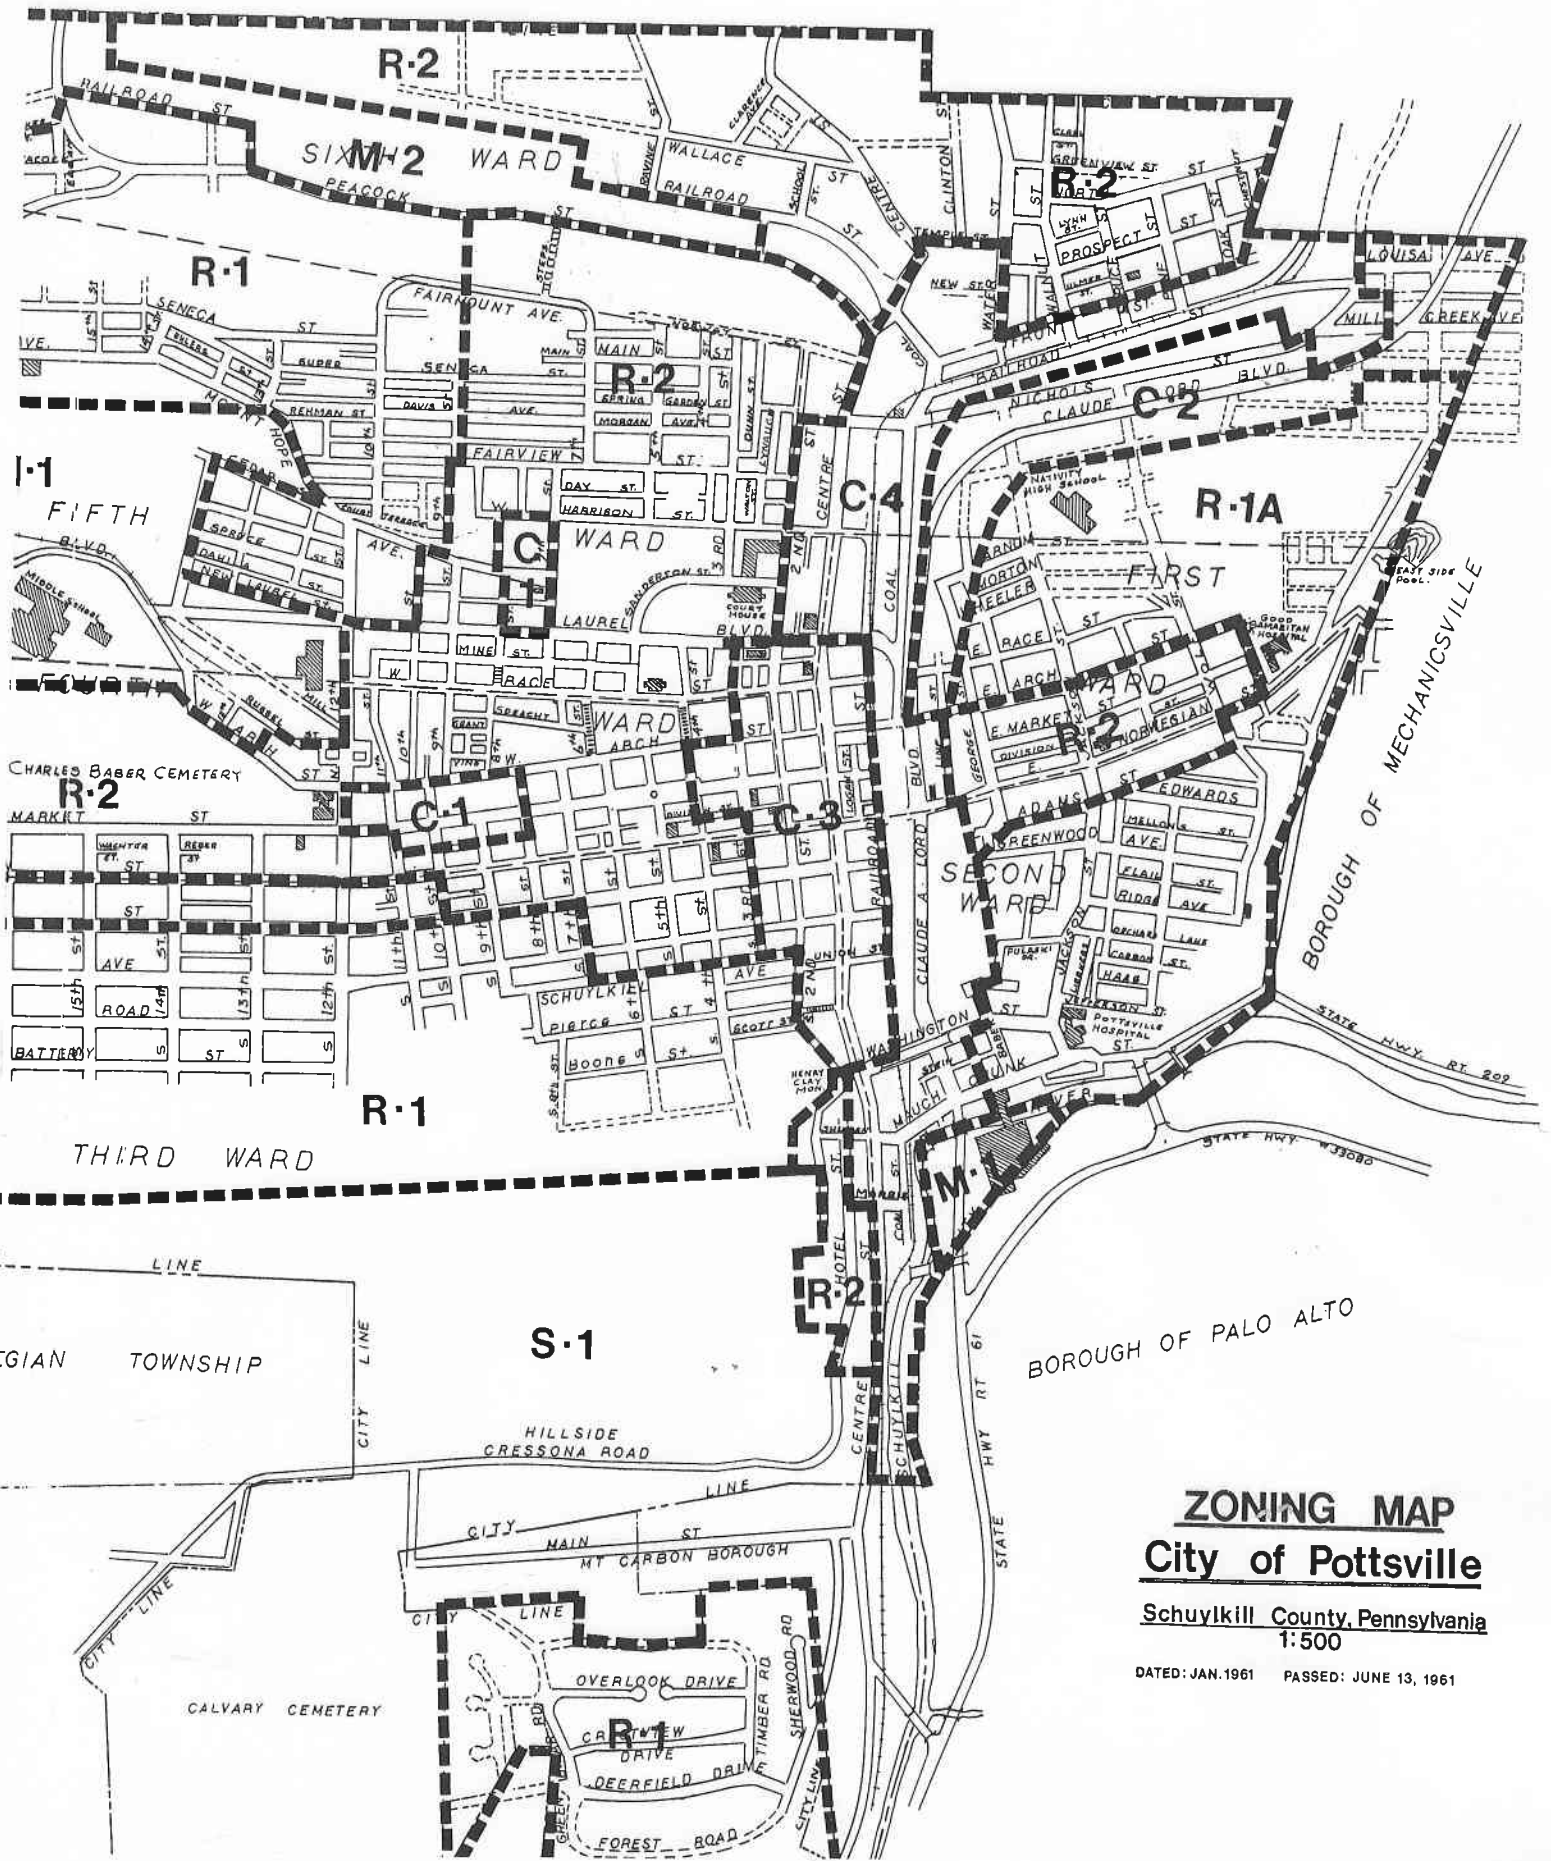

TOWNSHIP

ZONING MAP
City of Pottsville

Schuylkill County, Pennsylvania
 1:500

DATED: JAN. 1961 PASSED: JUNE 13, 1961

NORWEGIAN

NORTH

MANHEIM

TOWNSHIP

*** LEGEND ***

- R-1 SINGLE FAMILY RESIDENTIAL DISTRICT
- R-1A SINGLE FAMILY RESIDENTIAL DISTRICT
- R-2 TWO FAMILY RESIDENTIAL DISTRICT
- C-1 NEIGHBORHOOD COMMERCIAL DISTRICT
- C-2 COMMUNITY COMMERCIAL DISTRICT
- C-3 CENTRAL BUSINESS DISTRICT
- C-4 HEAVY COMMERCIAL DISTRICT