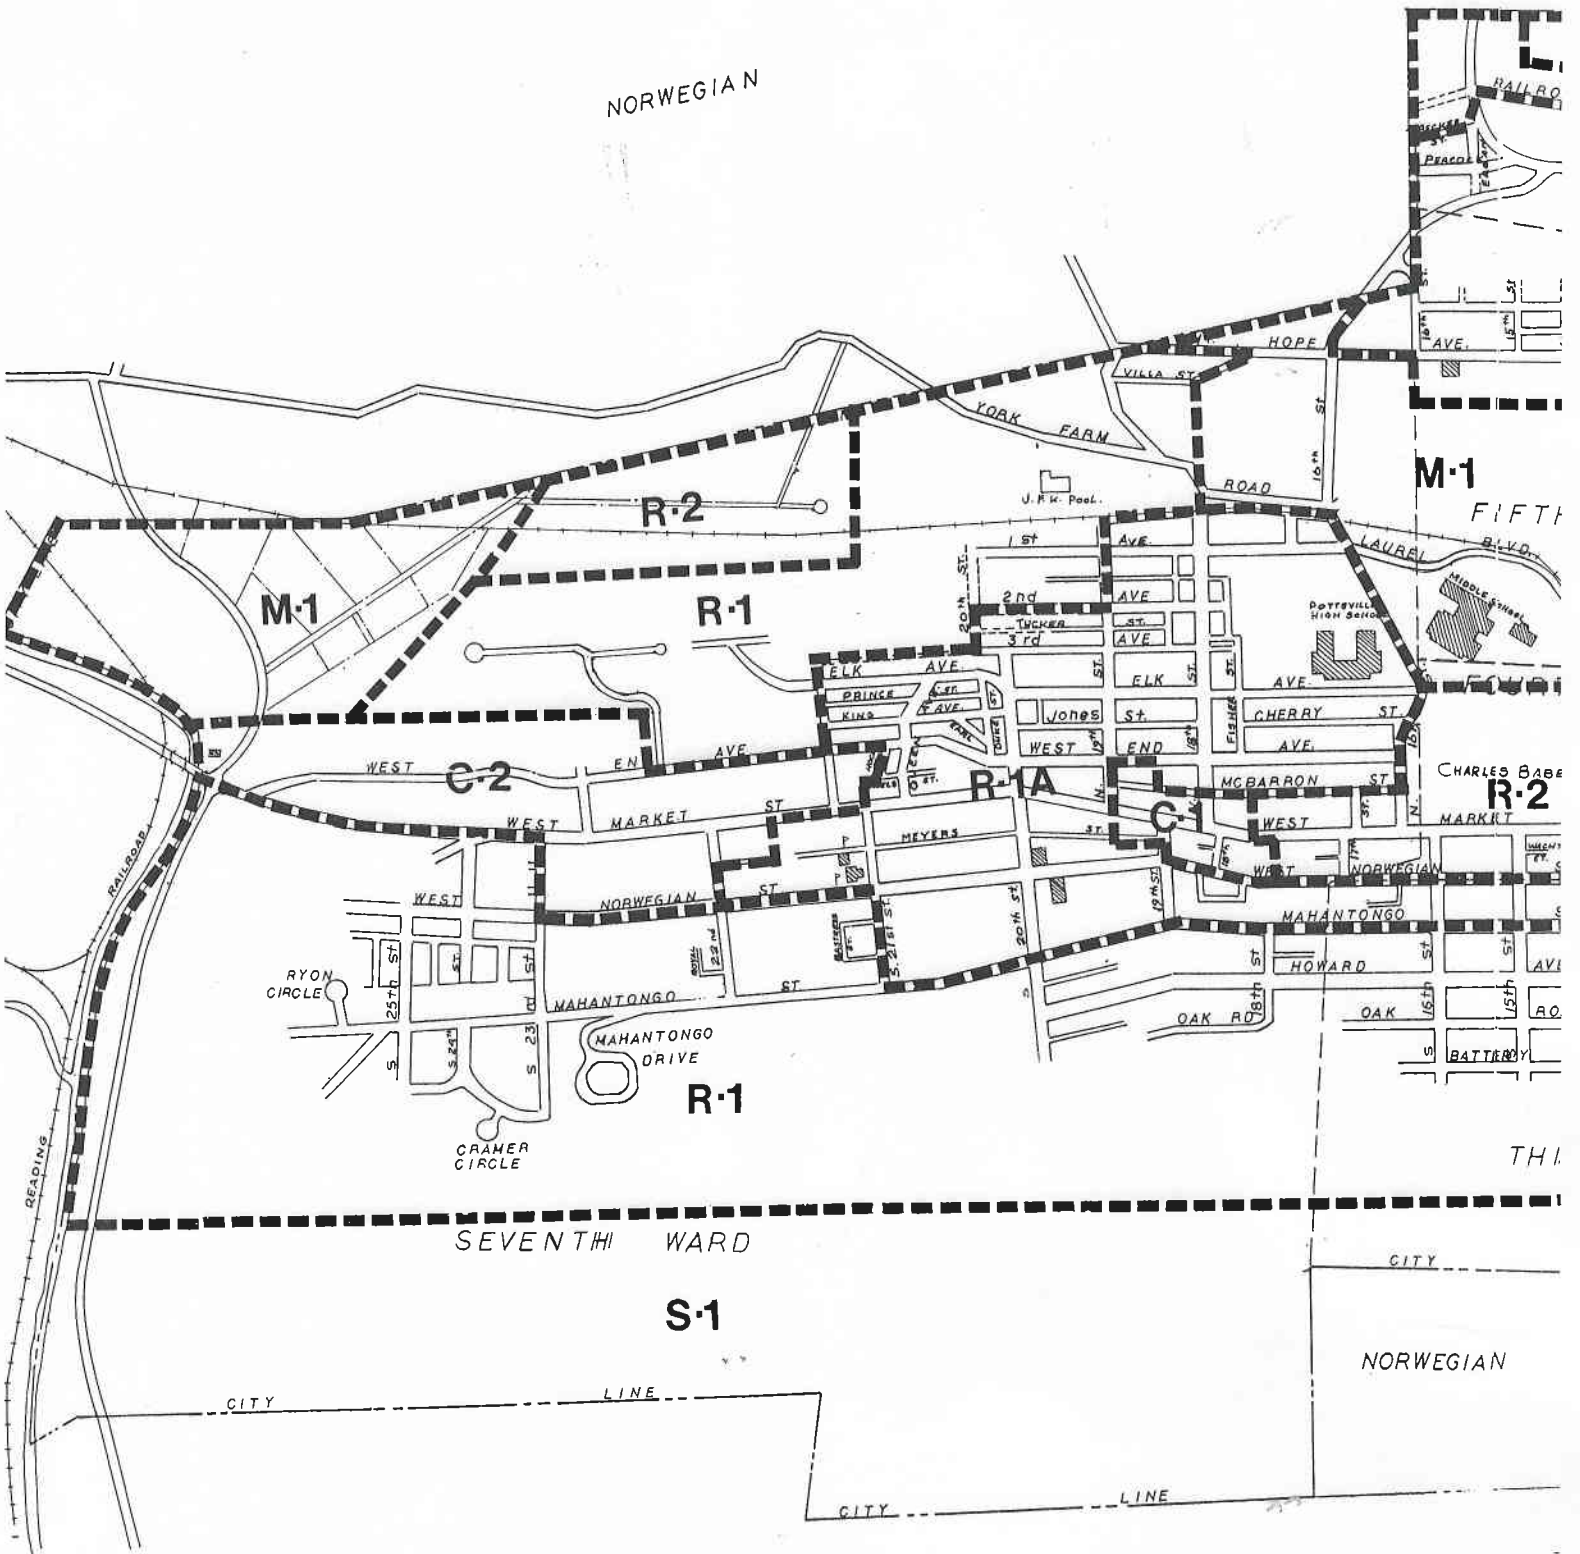

TOWNSHIP

ZONING MAP
City of Pottsville

Schuylkill County, Pennsylvania
 1:500

DATED: JAN. 1961 PASSED: JUNE 13, 1961

NORWEGIAN

NORTH

MANHEIM

TOWNSHIP

*** LEGEND ***

- R-1 SINGLE FAMILY RESIDENTIAL DISTRICT
- R-1A SINGLE FAMILY RESIDENTIAL DISTRICT
- R-2 TWO FAMILY RESIDENTIAL DISTRICT
- C-1 NEIGHBORHOOD COMMERCIAL DISTRICT
- C-2 COMMUNITY COMMERCIAL DISTRICT
- C-3 CENTRAL BUSINESS DISTRICT
- C-4 HEAVY COMMERCIAL DISTRICT