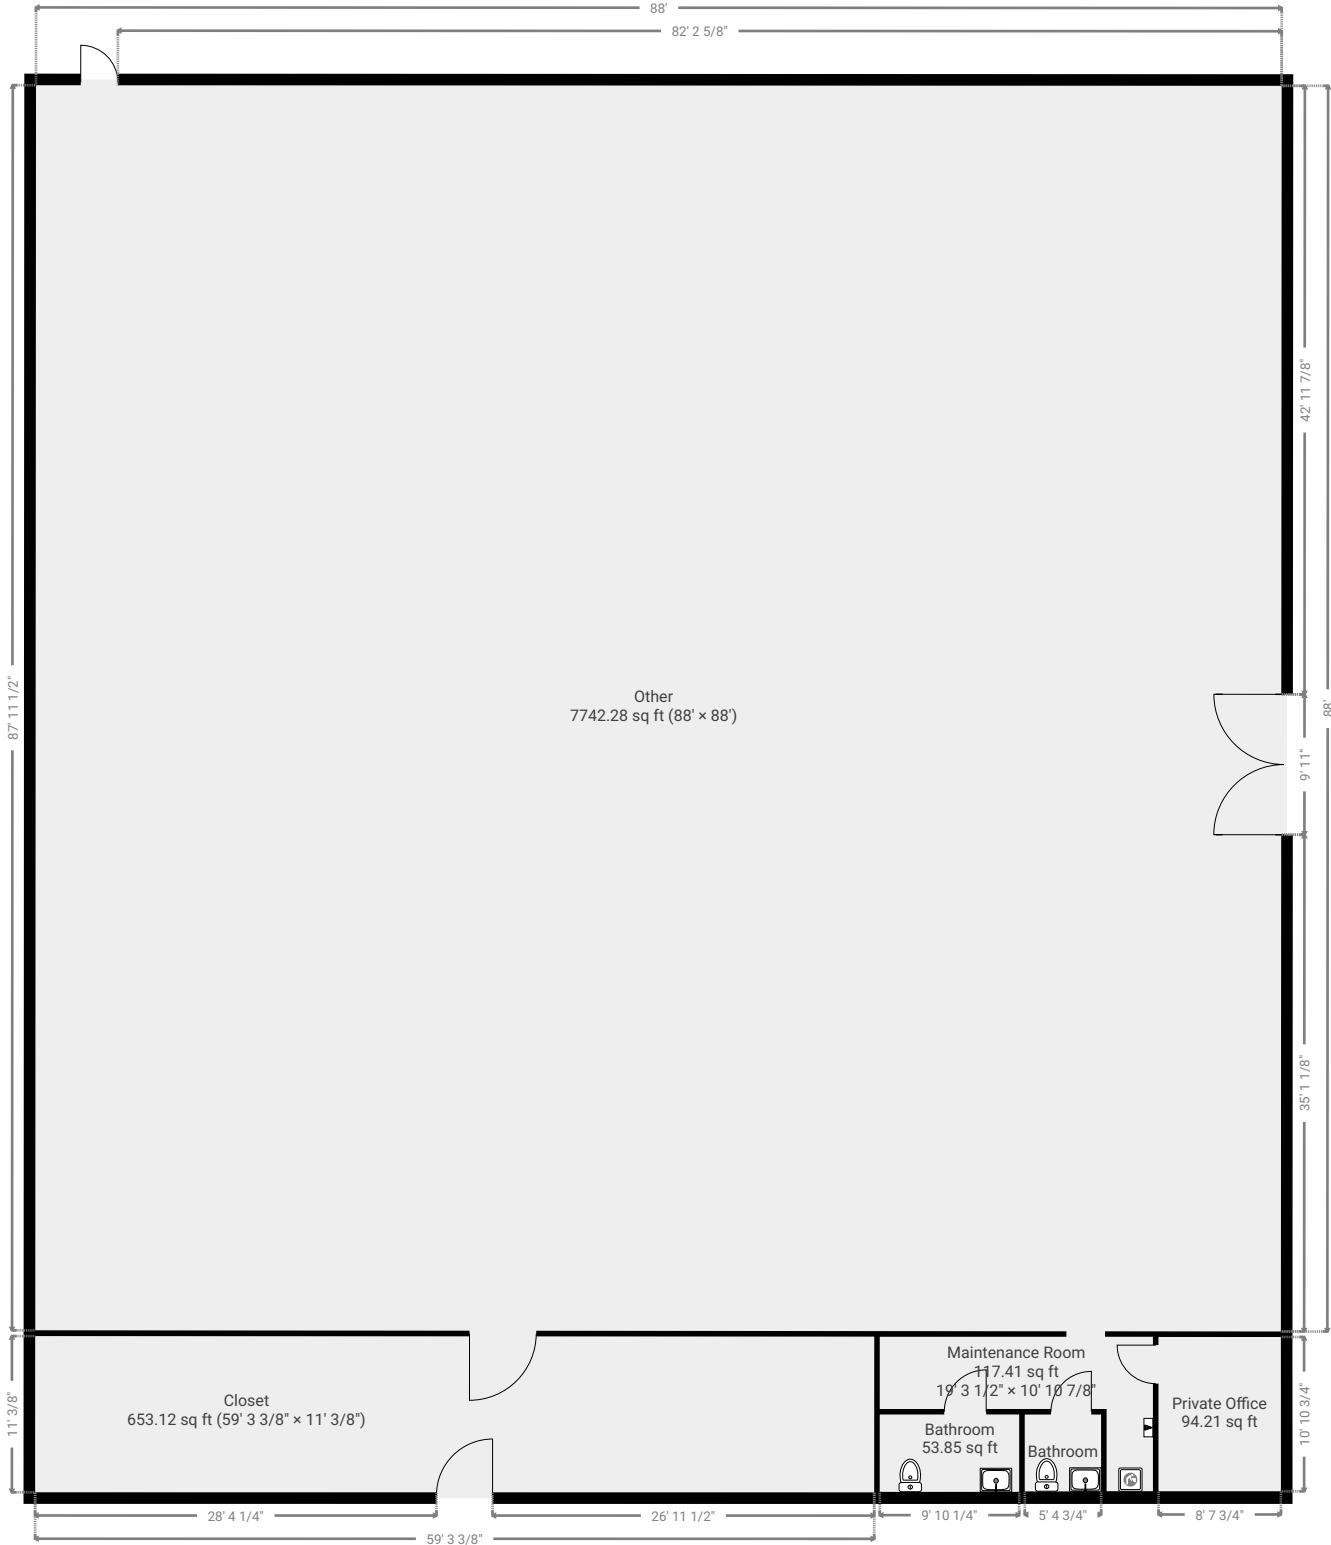

# Lantana Rd Floorplan

TOTAL AREA: 9053.92 sq ft • LIVING AREA: 9053.92 sq ft • FLOORS: 1 • ROOMS: 6

SUBMITTED BY js  
justin.sterling24@gmail.com

## ▼ Ground Floor

TOTAL AREA: 9053.92 sq ft • LIVING AREA: 9053.92 sq ft • ROOMS: 6

THIS FLOORPLAN IS PROVIDED WITHOUT WARRANTY OF ANY KIND. SENSOPIA DISCLAIMS ANY WARRANTY INCLUDING, WITHOUT LIMITATION, SATISFACTORY QUALITY OR ACCURACY OF DIMENSIONS.