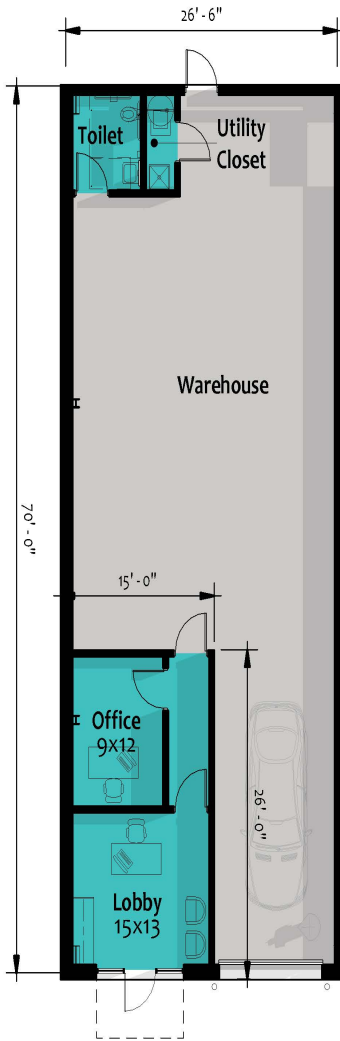

**+/- 5,700 SF
Office / Warehouse
For Sale**

695 McKenzie Street

Lewisville, Texas 75057

PLAN A
OFFICE WITH LOBBY
+
SHOP / WAREHOUSE