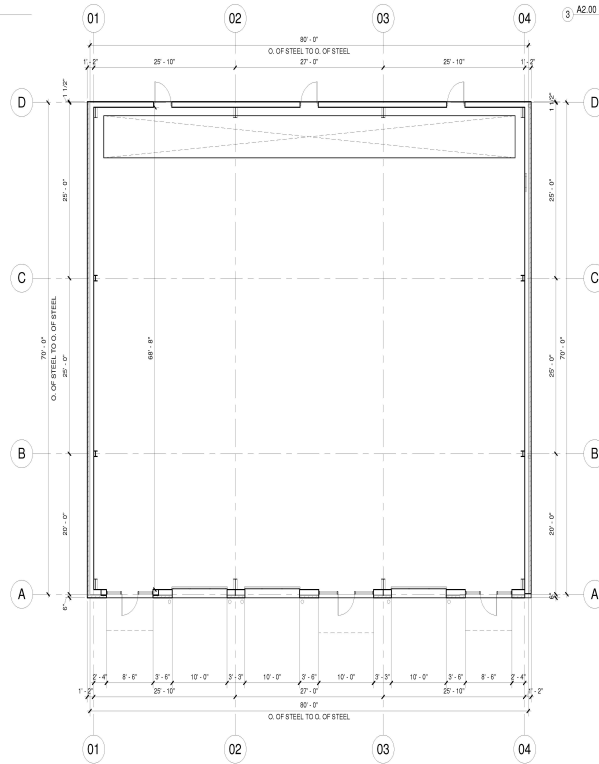

Lewisville Industrial Park
Lewisville, Texas

ISSUE: 09.05.2022
FOR REVIEW

REVISIONS