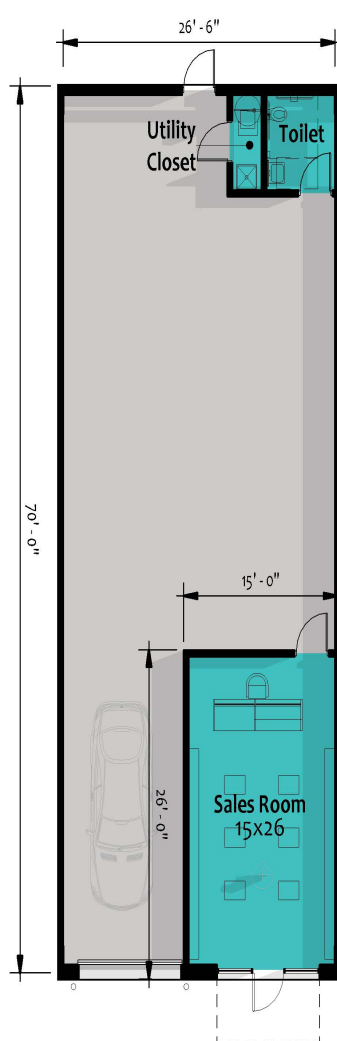

FOR SALE

695 McKenzie Street
+/- 5,700 SF O/W Flex

695 McKenzie Street

Lewisville, Texas 75057

Property Features:

- 6 buildings available (5,700 SF each)
- Condos sizes available:
 - 1,900 SF
 - 2,850 SF
 - 5,700 SF / multiple buildings
- New flex/warehouse in the heart of Lewisville
- Loading: 10-12' Grade Level Doors
- Ability to customize space to your needs
- 18'-24' clear height
- Delivery estimated to be Q2 of 2023

**+/- 5,700 SF
Office / Warehouse
For Sale**

695 McKenzie Street

Lewisville, Texas 75057

PLAN A
OFFICE WITH LOBBY
+
SHOP / WAREHOUSE

PLAN B
SALES ROOM
+
SHOP / WAREHOUSE

PLAN C
2 OFFICES
+
SHOP / WAREHOUSE