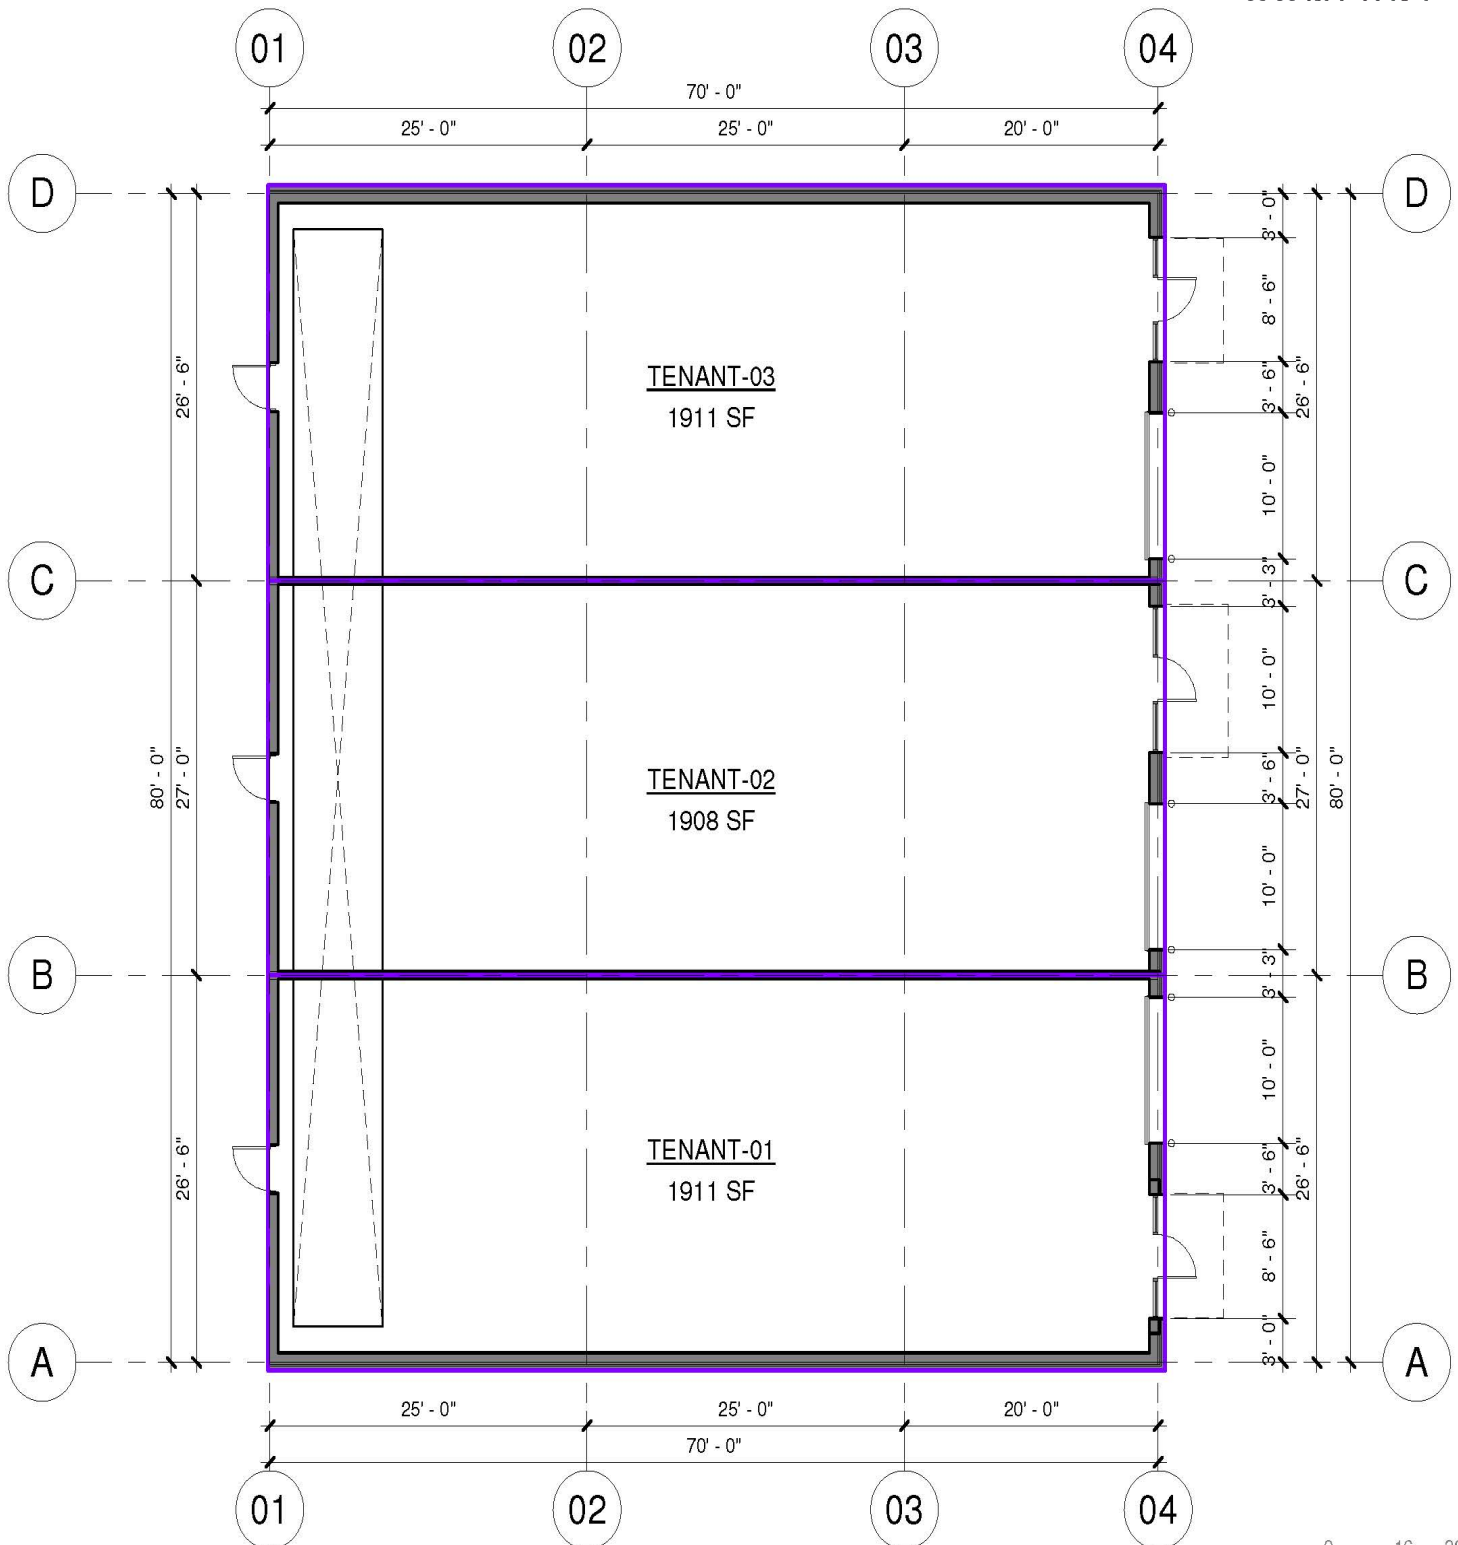

+/- 5,700 SF
Office / Warehouse
For Sale

695 McKenzie Street

Lewisville, Texas 75057

0 16 39