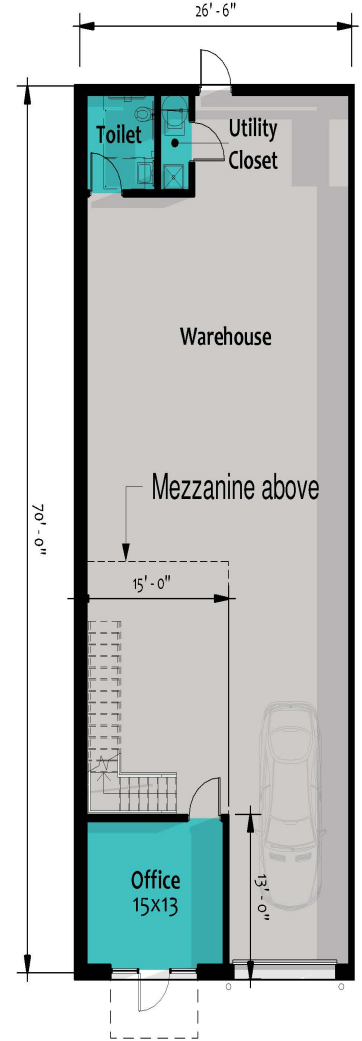

FOR SALE

695 McKenzie Street
+/- 5,700 SF O/W Flex

695 McKenzie Street

Lewisville, Texas 75057

Property Features:

- 6 buildings available (5,700 SF each)
- Condos sizes available:
 - 1,900 SF
 - 2,850 SF
 - 5,700 SF / multiple buildings
- New flex/warehouse in the heart of Lewisville
- Loading: 10-12' Grade Level Doors
- Ability to customize space to your needs
- 18'-24' clear height
- Delivery estimated to be Q2 of 2023

**+/- 5,700 SF
Office / Warehouse
For Sale**

695 McKenzie Street

Lewisville, Texas 75057

PLAN A
OFFICE WITH LOBBY
+
SHOP / WAREHOUSE

PLAN B
SALES ROOM
+
SHOP / WAREHOUSE

PLAN C
2 OFFICES
+
SHOP / WAREHOUSE