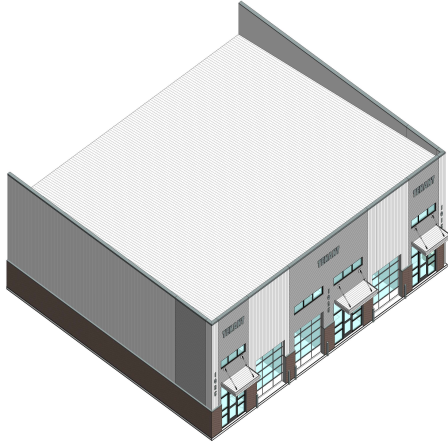

+/- 5,700 SF
Office / Warehouse
For Sale

695 McKenzie Street

Lewisville, Texas 75057

2 A2.00 3D BLDG VIEW