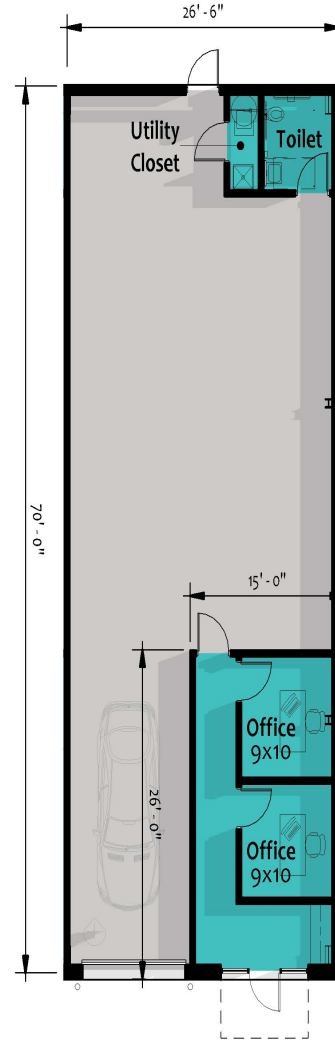

FOR SALE

695 McKenzie Street
+/- 5,700 SF O/W Flex

695 McKenzie Street

Lewisville, Texas 75057

Property Features:

- 6 buildings available (5,700 SF each)
- Condos sizes available:
 - 1,900 SF
 - 2,850 SF
 - 5,700 SF / multiple buildings
- New flex/warehouse in the heart of Lewisville
- Loading: 10-12' Grade Level Doors
- Ability to customize space to your needs
- 18'-24' clear height
- Delivery estimated to be Q2 of 2023

**+/- 5,700 SF
Office / Warehouse
For Sale**

695 McKenzie Street

Lewisville, Texas 75057

PLAN A
OFFICE WITH LOBBY
+
SHOP / WAREHOUSE

PLAN B
SALES ROOM
+
SHOP / WAREHOUSE

PLAN C
2 OFFICES
+
SHOP / WAREHOUSE