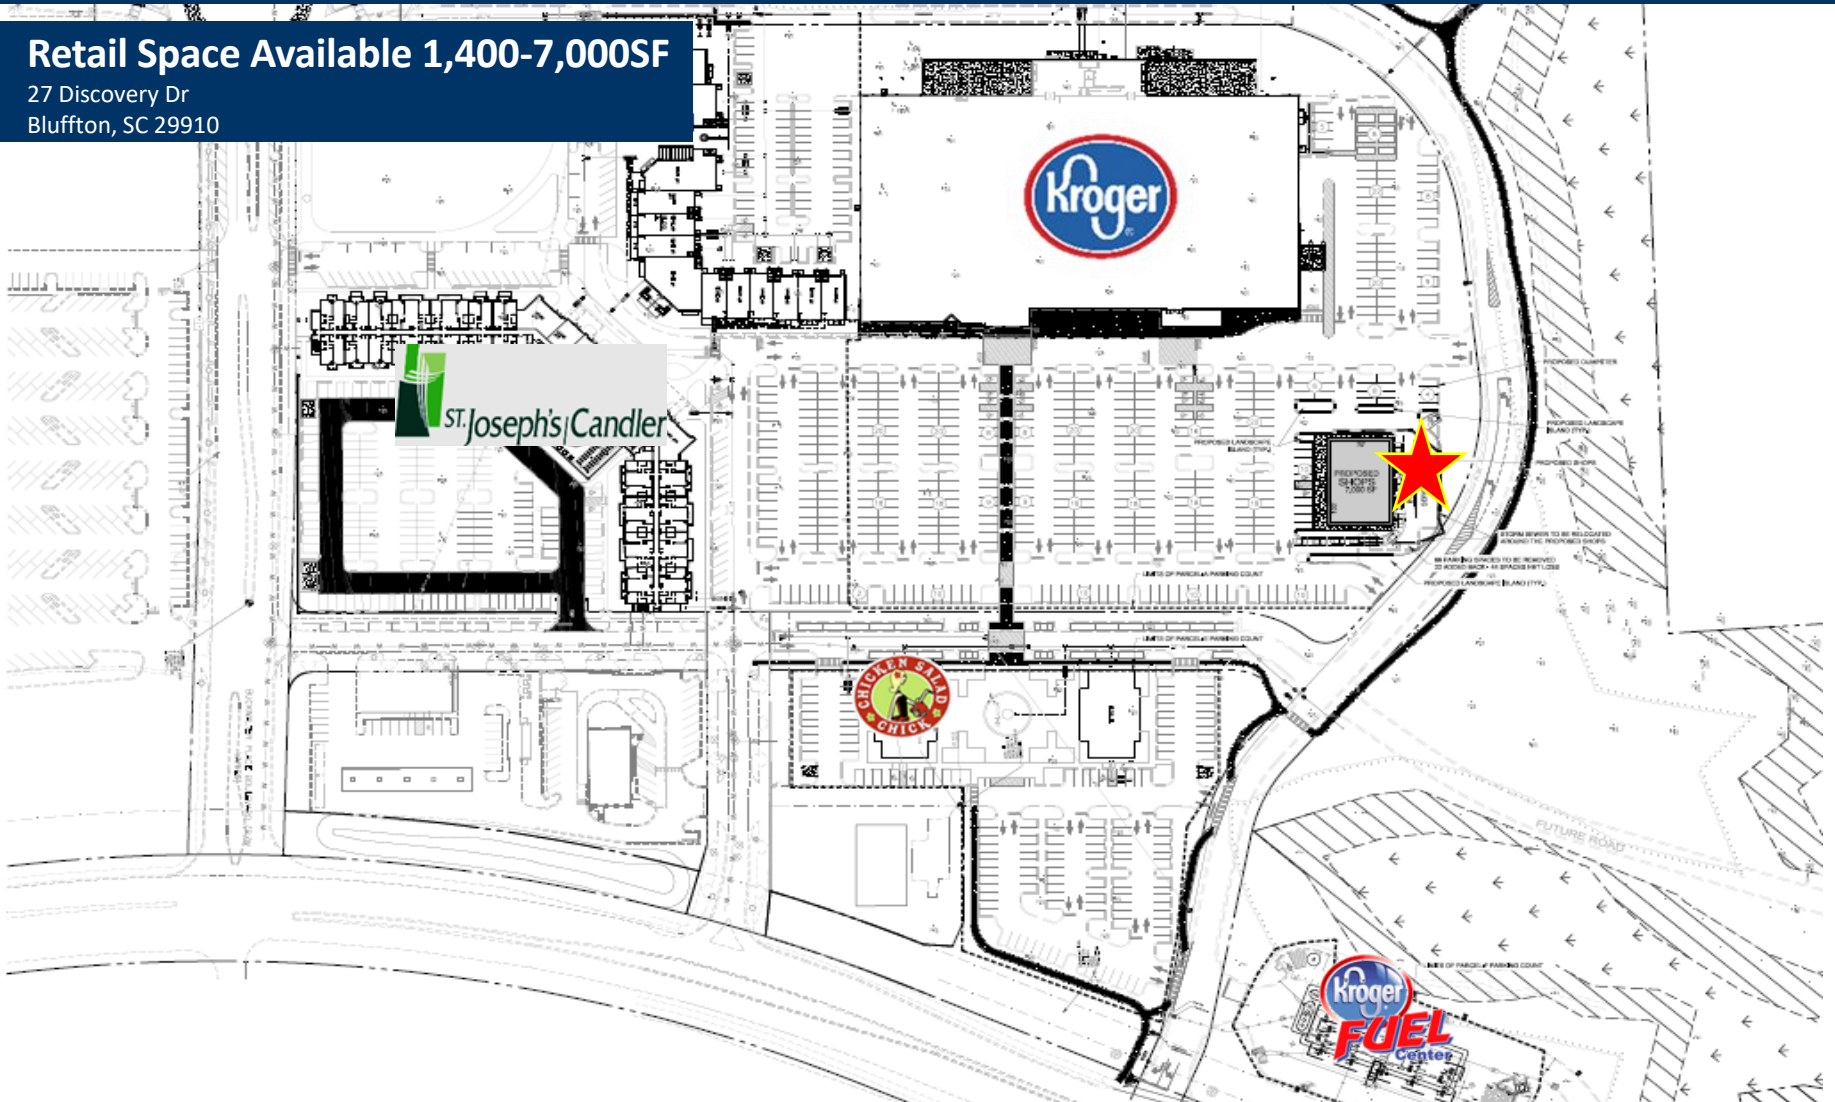

Retail Space Available 1,400-7,000SF

27 Discovery Dr
Bluffton, SC 29910

Chris Senn
chris.senn@southeastern.company
706.421.9677

Tyler Martin
tyler.martin@southeastern.company
706.831.3717

Rhodes Seeger
rhodes.seeger@southeastern.company
706.825.4457