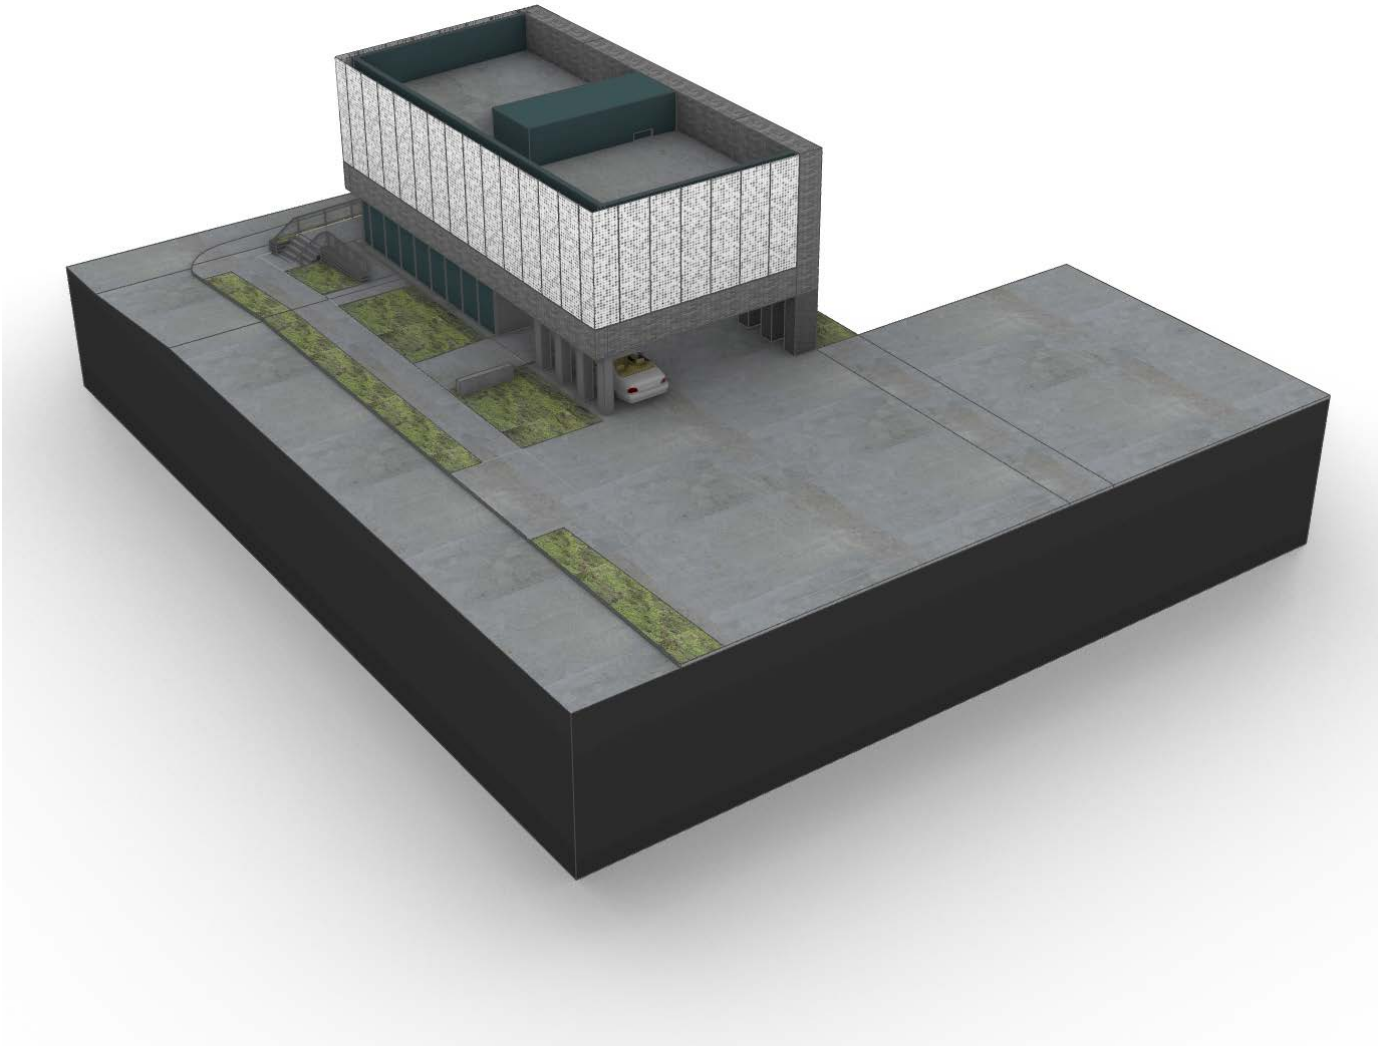

EAST-END OFFICES

FACADES ADJUSTMENTS

877 Willis Avenue,
Williston Park, NY

March 25th , 2020

EAST-END OFFICES

Street Corner View

EAST-END OFFICES

Axonometric Views

EAST-END OFFICES

Elevations

FACADE ALONG MCALPINE AVE

EAST-END OFFICES

Elevations

FACADE ALONG WILLIS AVE

Rear Elevation

Side Elevation