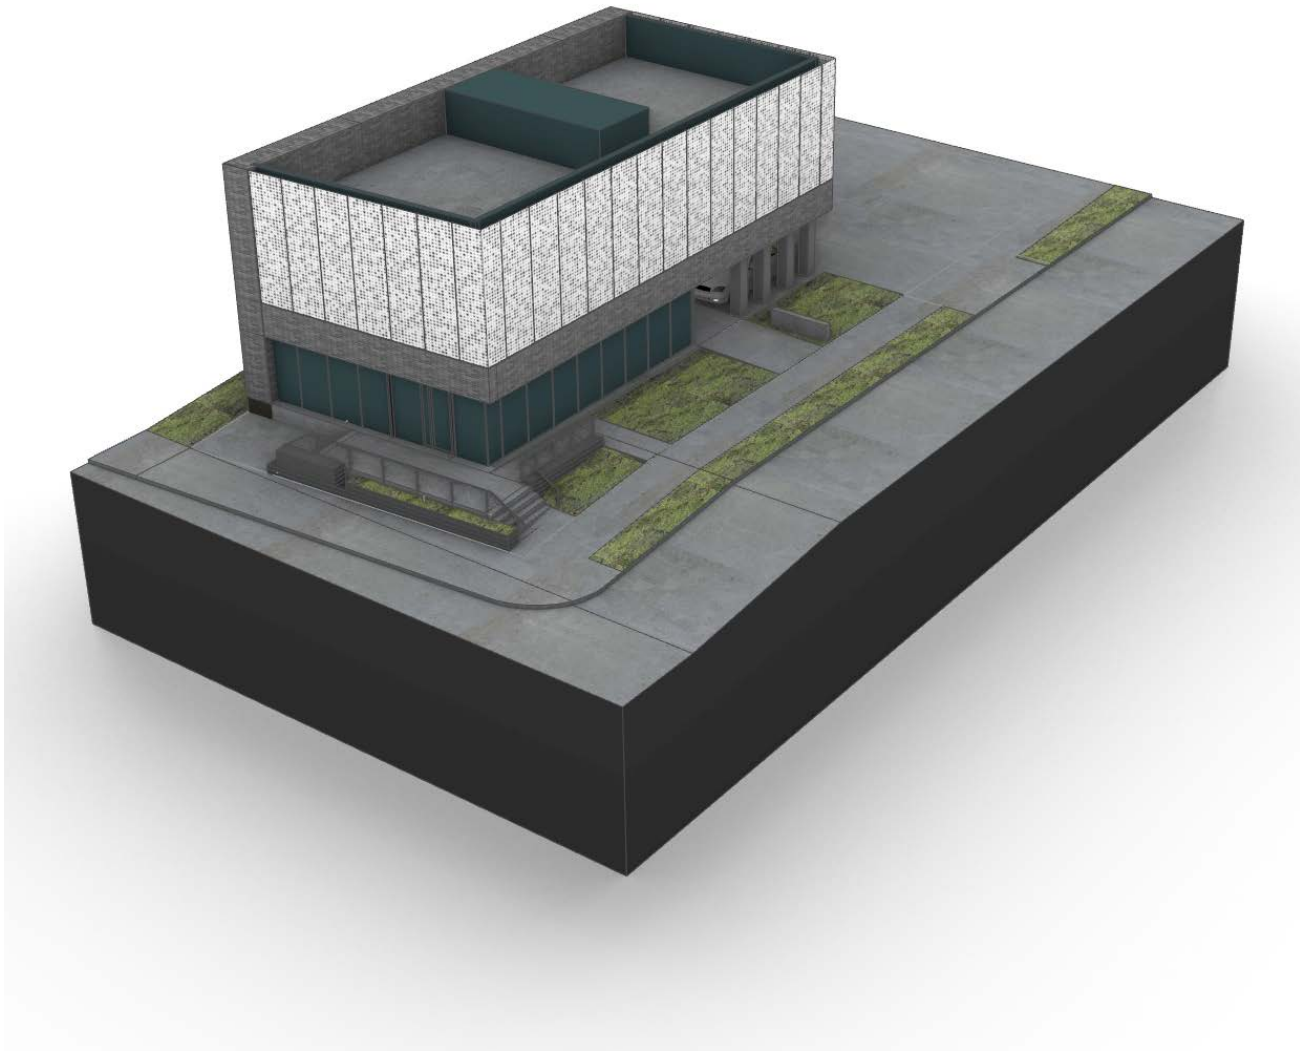

EAST-END OFFICES

FACADES ADJUSTMENTS

877 Willis Avenue,
Williston Park, NY

March 25th , 2020

EAST-END OFFICES

Street Corner View

EAST-END OFFICES

Axonometric Views

EAST-END OFFICES

Elevations

FACADE ALONG MCALPINE AVE

EAST-END OFFICES

Elevations

FACADE ALONG WILLIS AVE

Rear Elevation

Side Elevation

EAST-END OFFICES

View in Context

EAST-END OFFICES

Materiality