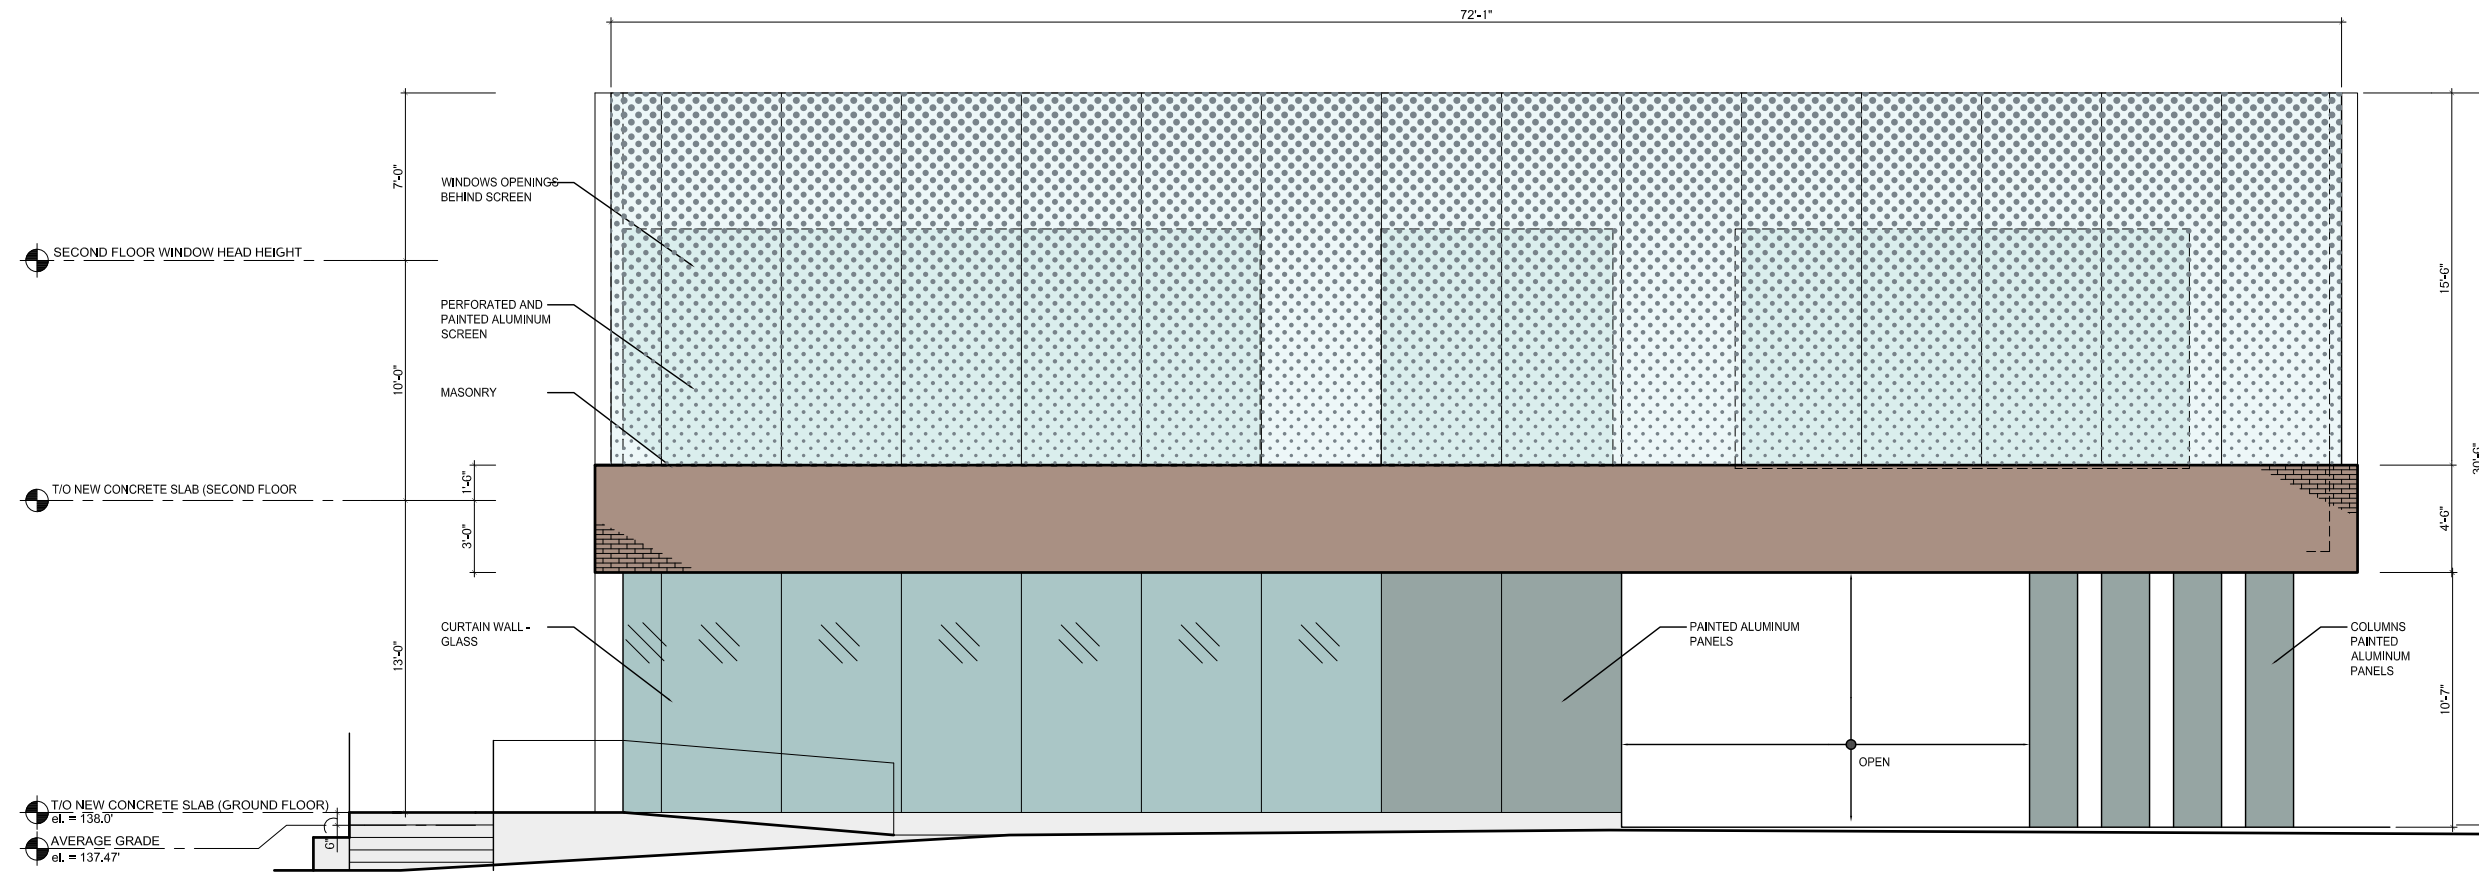

EAST-END OFFICES

FACADES ADJUSTMENTS

877 Willis Avenue,
Williston Park, NY

March 25th , 2020

EAST-END OFFICES

Street Corner View

EAST-END OFFICES

Axonometric Views

EAST-END OFFICES

Elevations

FACADE ALONG MCALPINE AVE

EAST-END OFFICES

Elevations

FACADE ALONG WILLIS AVE

Rear Elevation

Side Elevation