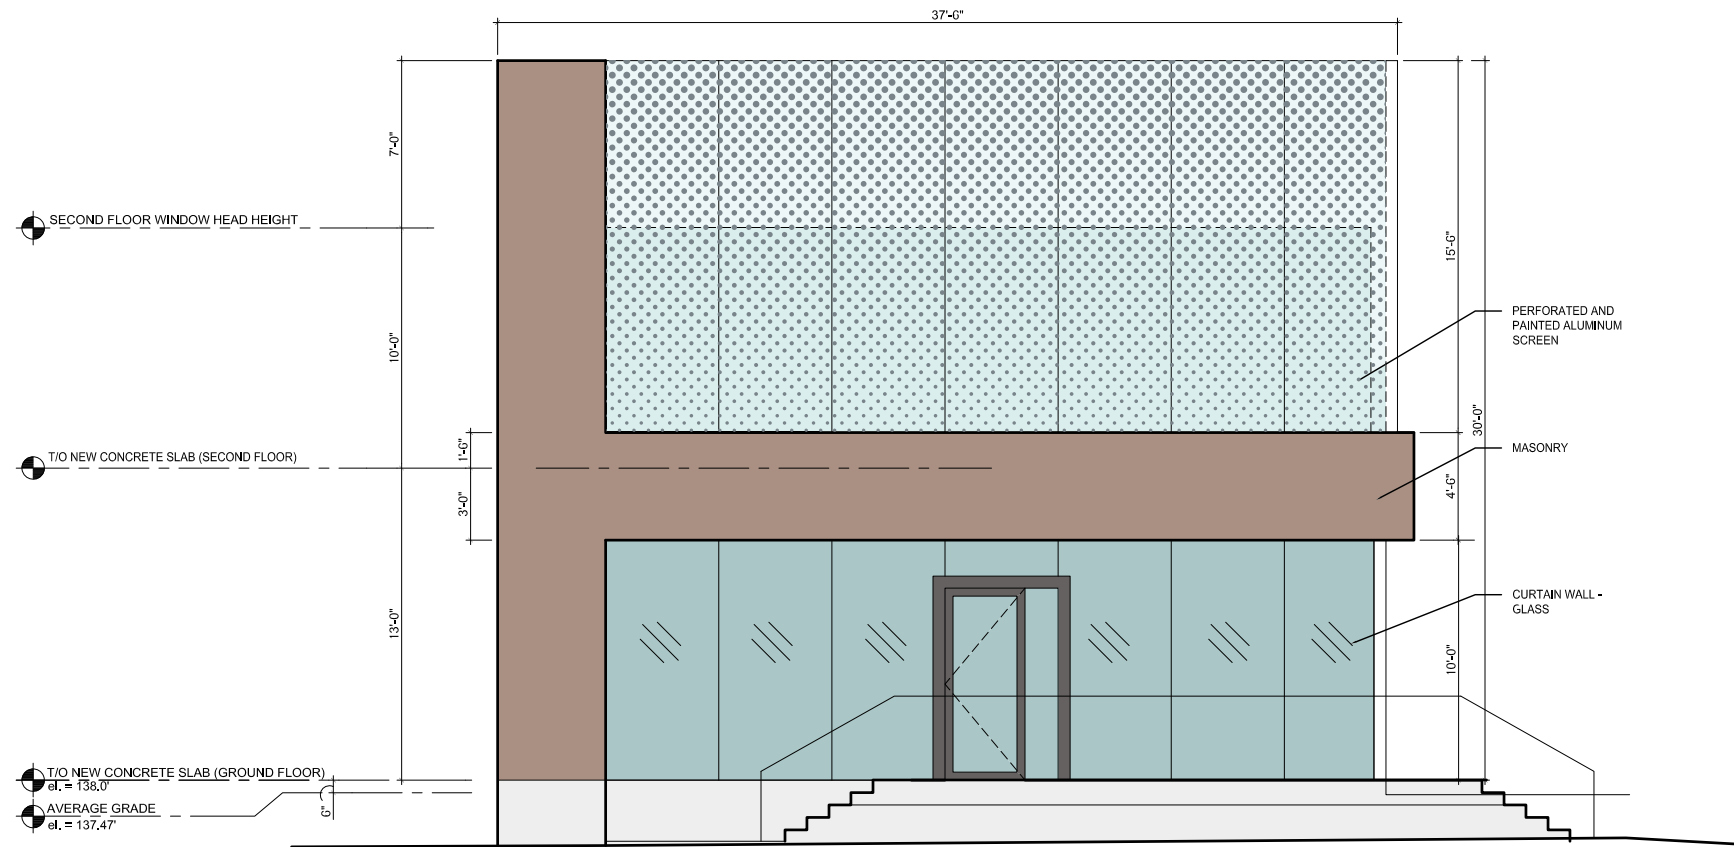

EAST-END OFFICES

FACADES ADJUSTMENTS

877 Willis Avenue,
Williston Park, NY

March 25th , 2020

EAST-END OFFICES

Street Corner View

EAST-END OFFICES

Axonometric Views

EAST-END OFFICES

Elevations

FACADE ALONG MCALPINE AVE

EAST-END OFFICES

Elevations

FACADE ALONG WILLIS AVE

Rear Elevation

Side Elevation