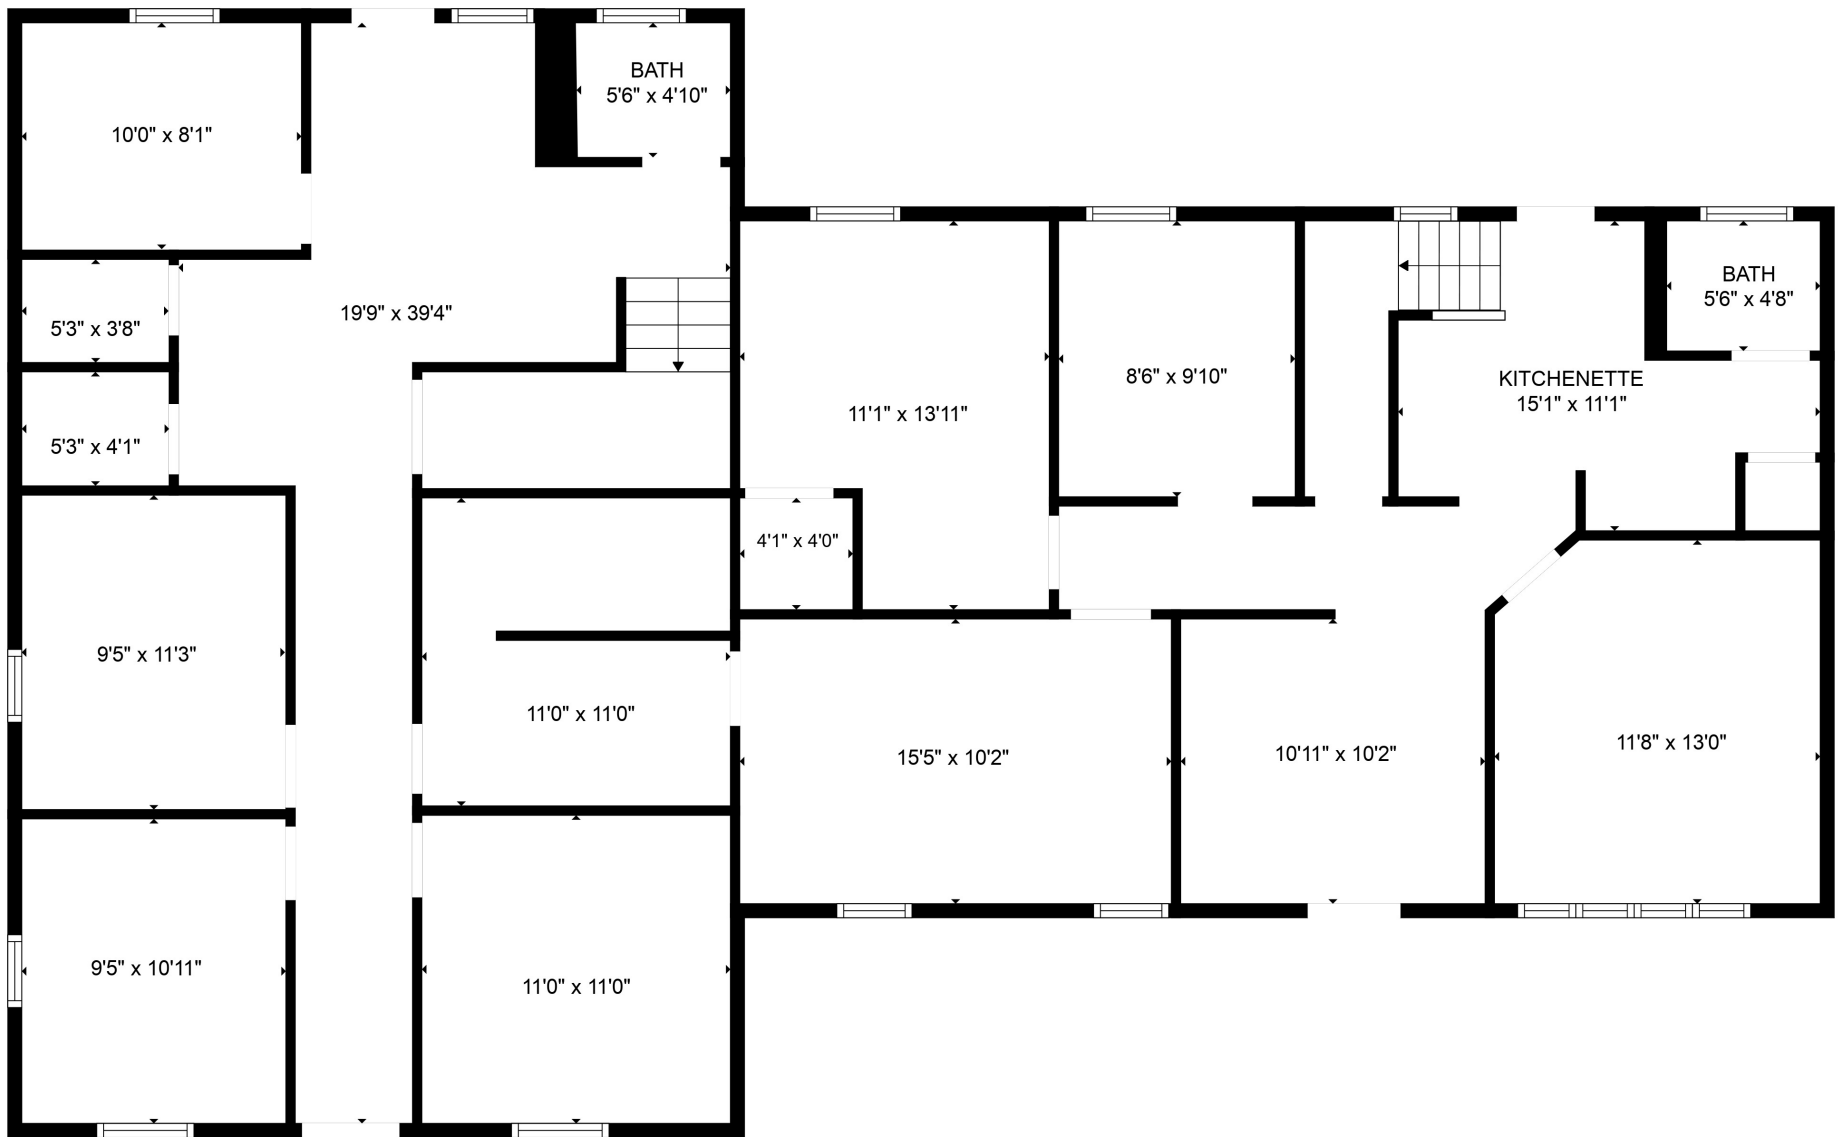

FLOOR 2

FLOOR 1

### Estimated areas

GLA FLOOR 1: 2054 sq. ft, excluded 0 sq. ft  
 GLA FLOOR 2: 1436 sq. ft, excluded 0 sq. ft  
 Total GLA 3490 sq. ft, total scanned area 3490 sq. ft

### Estimated areas

GLA FLOOR 1: 2054 sq. ft, excluded 0 sq. ft  
GLA FLOOR 2: 1436 sq. ft, excluded 0 sq. ft  
Total GLA 3490 sq. ft, total scanned area 3490 sq. ft

Estimated areas

GLA FLOOR 1: 2054 sq. ft, excluded 0 sq. ft  
 GLA FLOOR 2: 1436 sq. ft, excluded 0 sq. ft  
 Total GLA 3490 sq. ft, total scanned area 3490 sq. ft