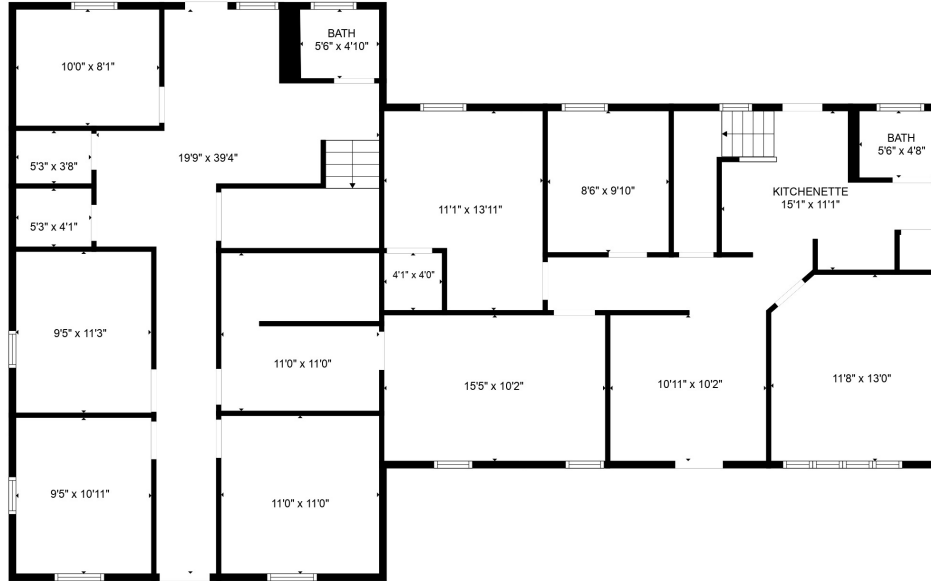

FLOOR 2

FLOOR 1

### Estimated areas

GLA FLOOR 1: 2054 sq. ft, excluded 0 sq. ft  
 GLA FLOOR 2: 1436 sq. ft, excluded 0 sq. ft  
 Total GLA 3490 sq. ft, total scanned area 3490 sq. ft

### Estimated areas

GLA FLOOR 1: 2054 sq. ft, excluded 0 sq. ft  
GLA FLOOR 2: 1436 sq. ft, excluded 0 sq. ft  
Total GLA 3490 sq. ft, total scanned area 3490 sq. ft

Estimated areas

GLA FLOOR 1: 2054 sq. ft, excluded 0 sq. ft  
 GLA FLOOR 2: 1436 sq. ft, excluded 0 sq. ft  
 Total GLA 3490 sq. ft, total scanned area 3490 sq. ft