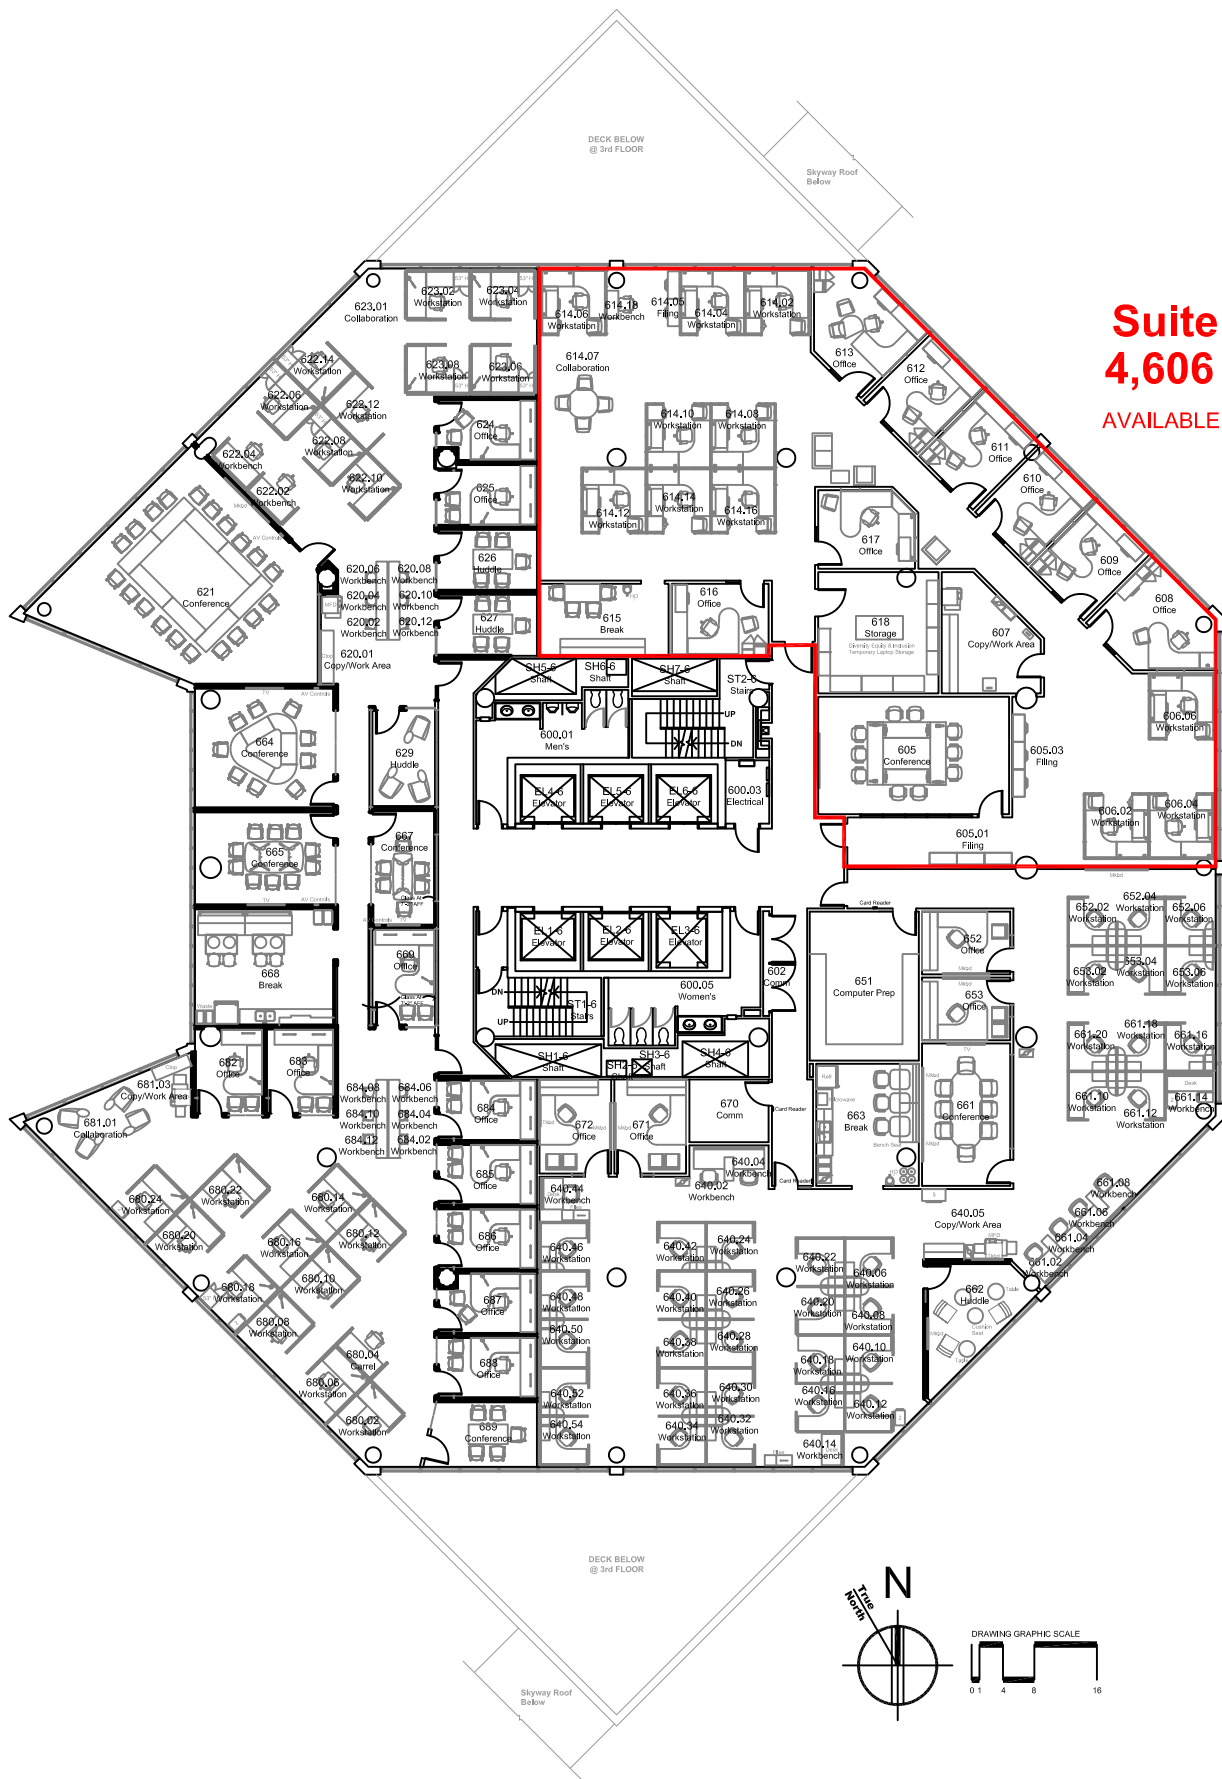

Fitness Center
Suite 110

The 701 Building
1st Floor

Updated on
8/16/2023

DRAWING GRAPHIC SCALE

701 Building - First Floor
Available Lease Space in Red

Suite 201
2,518 USF
AVAILABLE NOW

Suite 220
2,518 USF
AVAILABLE NOW

701 Building - Second Floor
Available Lease Space in Red

Suite 360
2,241 USF
 AVAILABLE NOW

701 Building - Third Floor
 Available Lease Space in Red

701 Building - Sixth Floor
Available Lease Space in Red

Suite 800
15,622 USF
AVAILABLE Q4-2023

701 Building - Eighth Floor
Available Lease Space in Red

Suite 1600-A
6,180 USF

AVAILABLE NOW

Suite 1600-B
2,848 USF

AVAILABLE NOW

Suite 1600-C
4,542 USF

AVAILABLE NOW