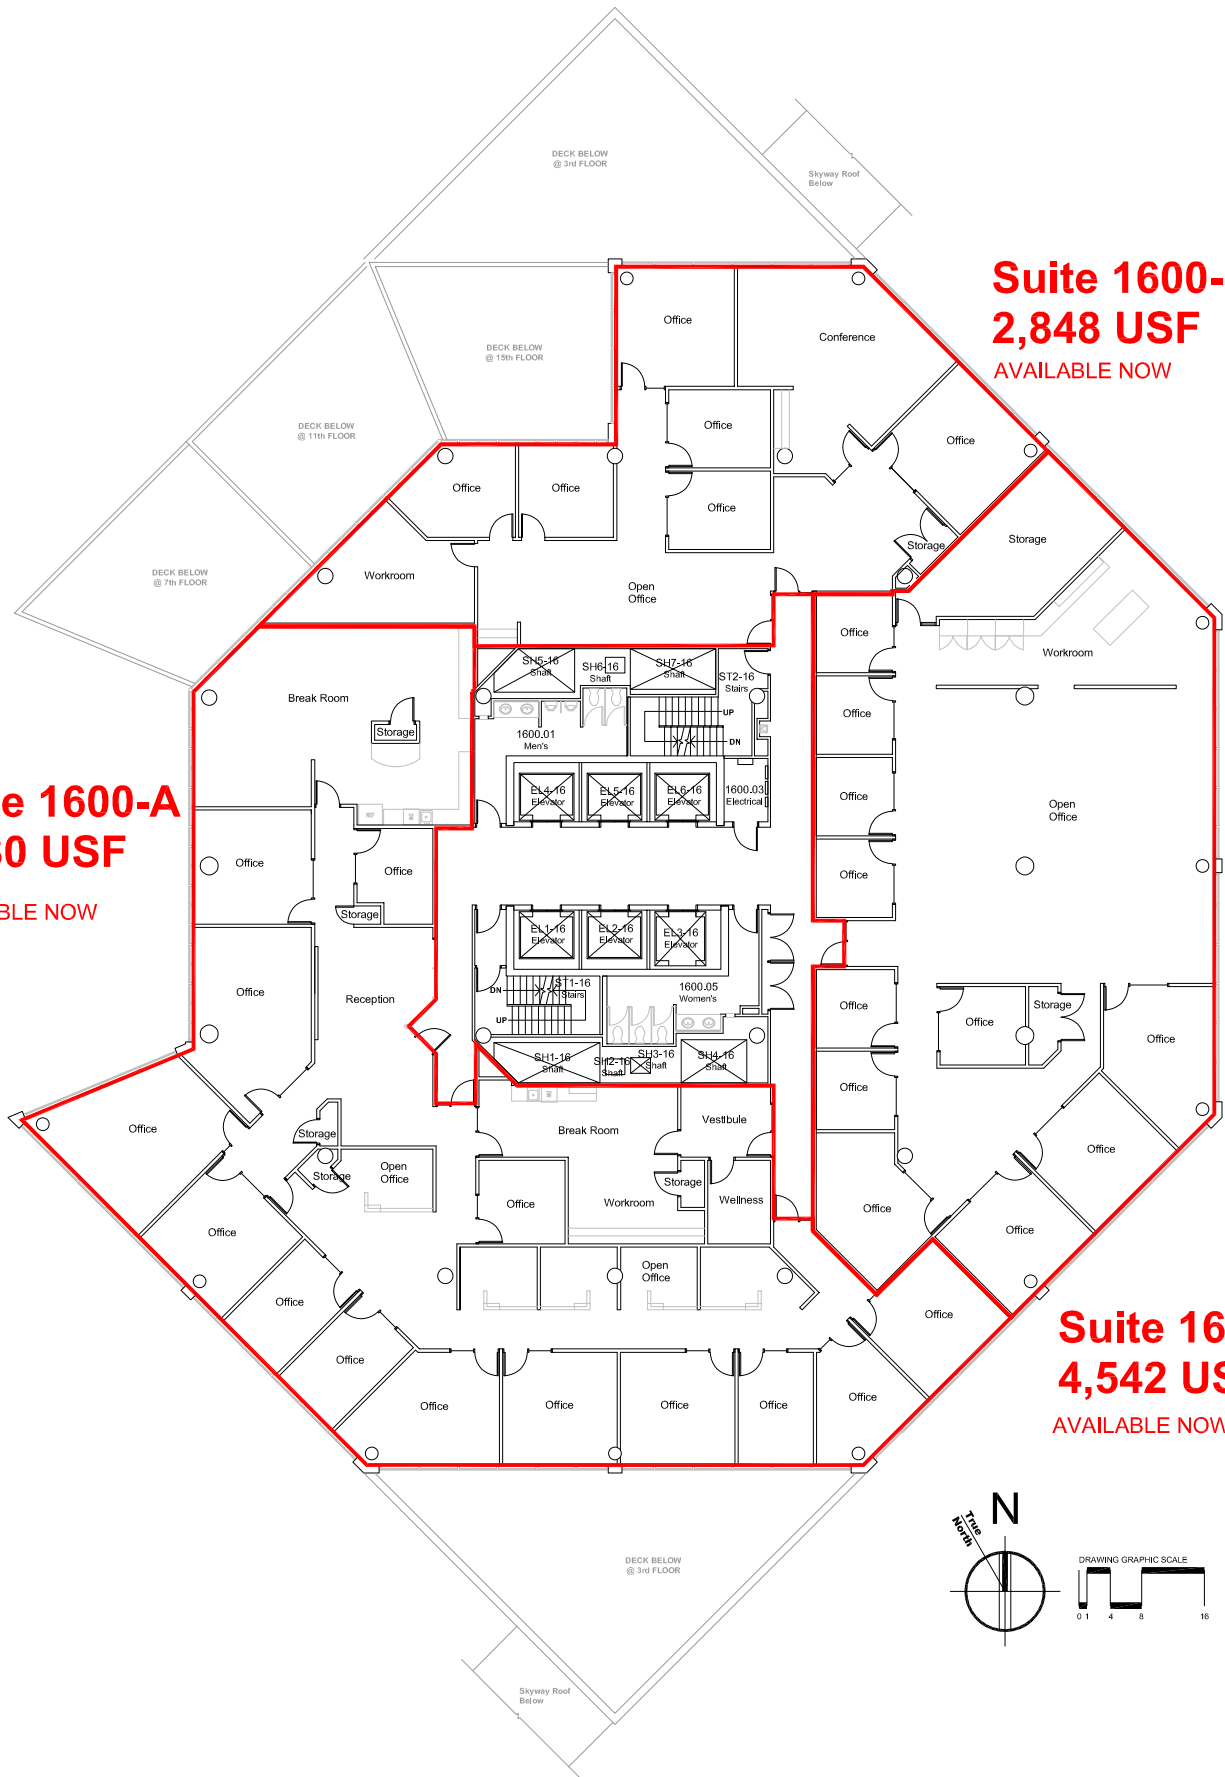

Fitness Center
Suite 110

The 701 Building
1st Floor

Updated on
8/16/2023

DRAWING GRAPHIC SCALE

701 Building - First Floor
Available Lease Space in Red

Suite 201
2,518 USF
AVAILABLE NOW

Suite 220
2,518 USF
AVAILABLE NOW

701 Building - Second Floor
Available Lease Space in Red

Suite 360
2,241 USF
 AVAILABLE NOW

701 Building - Third Floor
 Available Lease Space in Red

701 Building - Sixth Floor
Available Lease Space in Red

Suite 800
15,622 USF
AVAILABLE Q4-2023

701 Building - Eighth Floor
Available Lease Space in Red

Suite 1600-A
6,180 USF

AVAILABLE NOW

Suite 1600-B
2,848 USF

AVAILABLE NOW

Suite 1600-C
4,542 USF

AVAILABLE NOW

701 Building - Sixteenth Floor
Available Lease Space in Red

Suite 1700-A
5,344 USF
AVAILABLE NOW

Suite 1700-B
4,937 USF
AVAILABLE NOW

Suite 1740
2,949 USF
AVAILABLE NOW

701 Building - Seventeenth Floor
Available Lease Space in Red