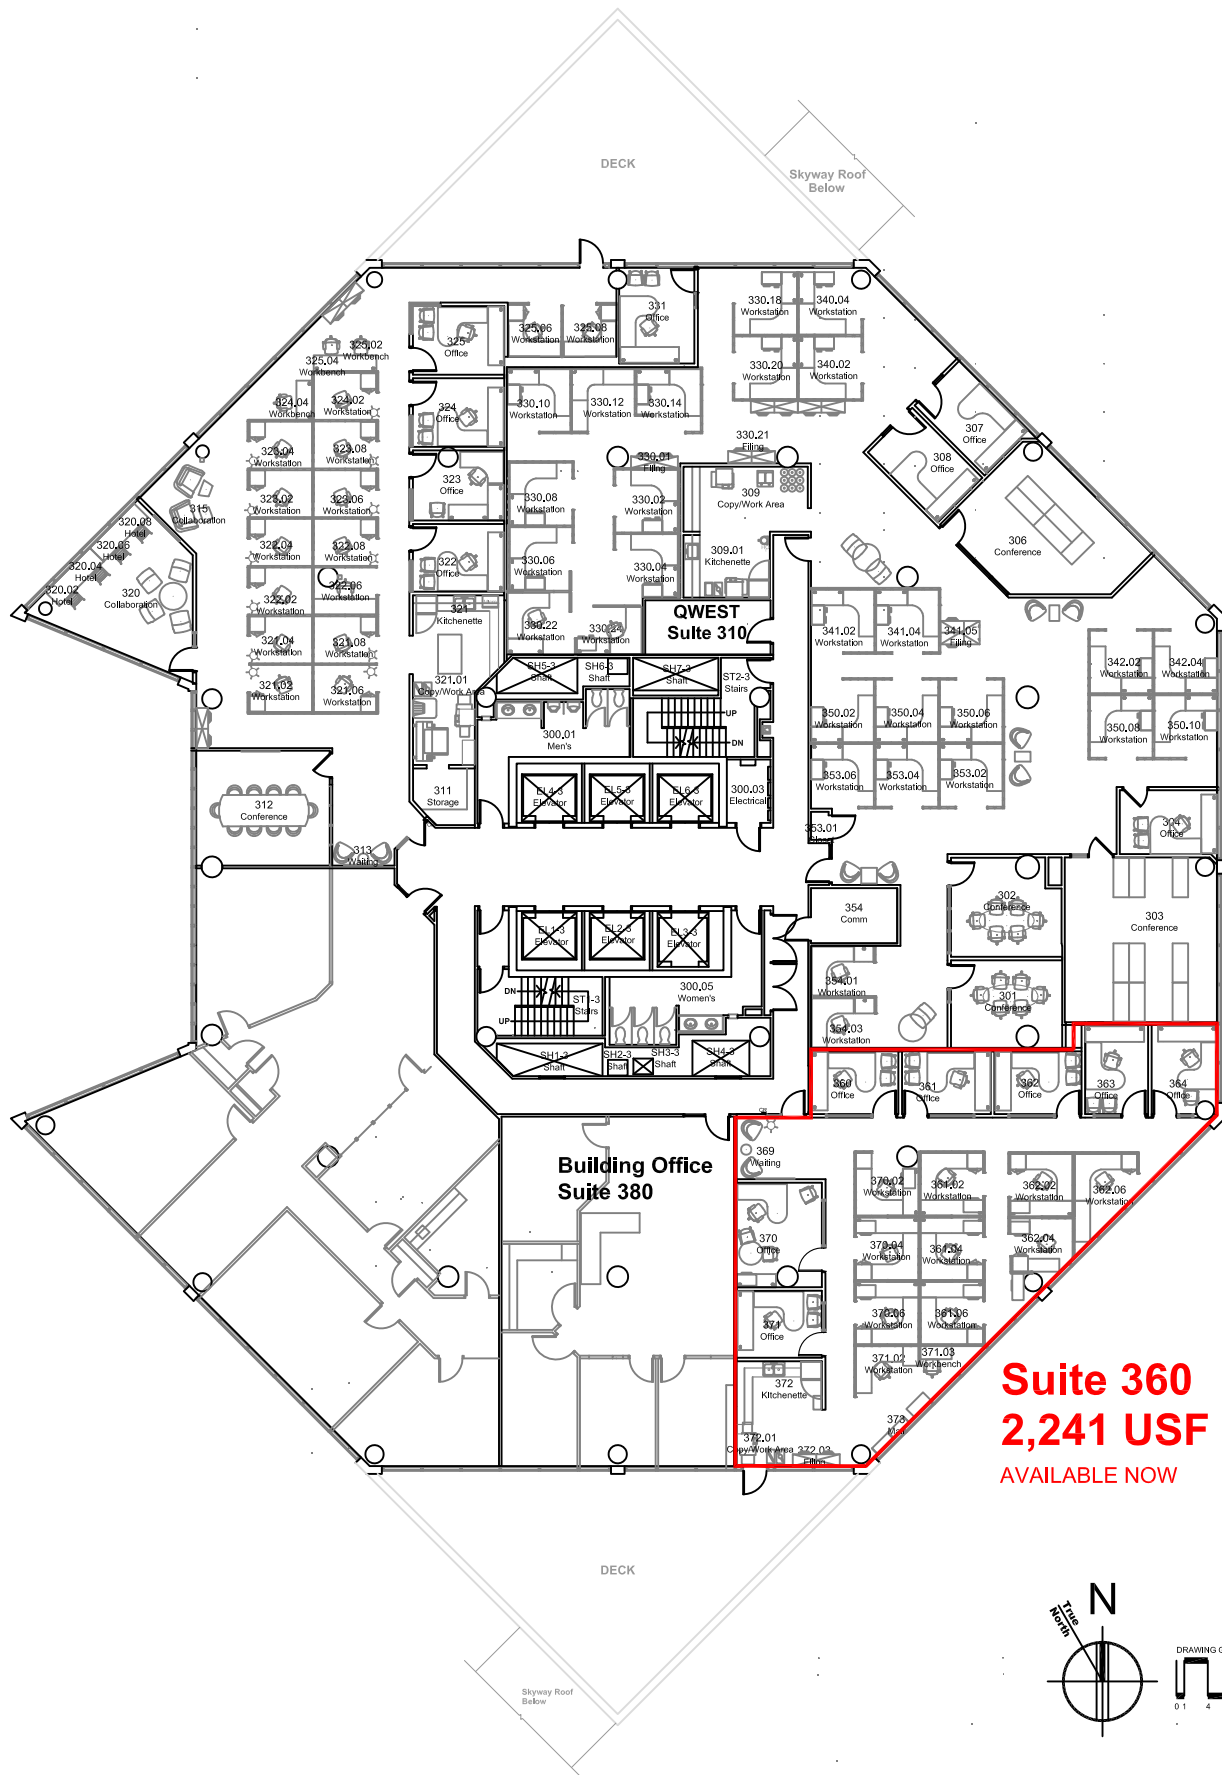

Fitness Center
Suite 110

The 701 Building
1st Floor

Updated on
8/16/2023

DRAWING GRAPHIC SCALE

701 Building - First Floor
Available Lease Space in Red

Suite 201
2,518 USF
AVAILABLE NOW

Suite 220
2,518 USF
AVAILABLE NOW

701 Building - Second Floor
Available Lease Space in Red

Suite 360
2,241 USF
 AVAILABLE NOW

701 Building - Third Floor
 Available Lease Space in Red

701 Building - Sixth Floor
Available Lease Space in Red

Suite 800
15,622 USF
AVAILABLE Q4-2023

701 Building - Eighth Floor
Available Lease Space in Red

Suite 1600-A
6,180 USF

AVAILABLE NOW

Suite 1600-B
2,848 USF

AVAILABLE NOW

Suite 1600-C
4,542 USF

AVAILABLE NOW