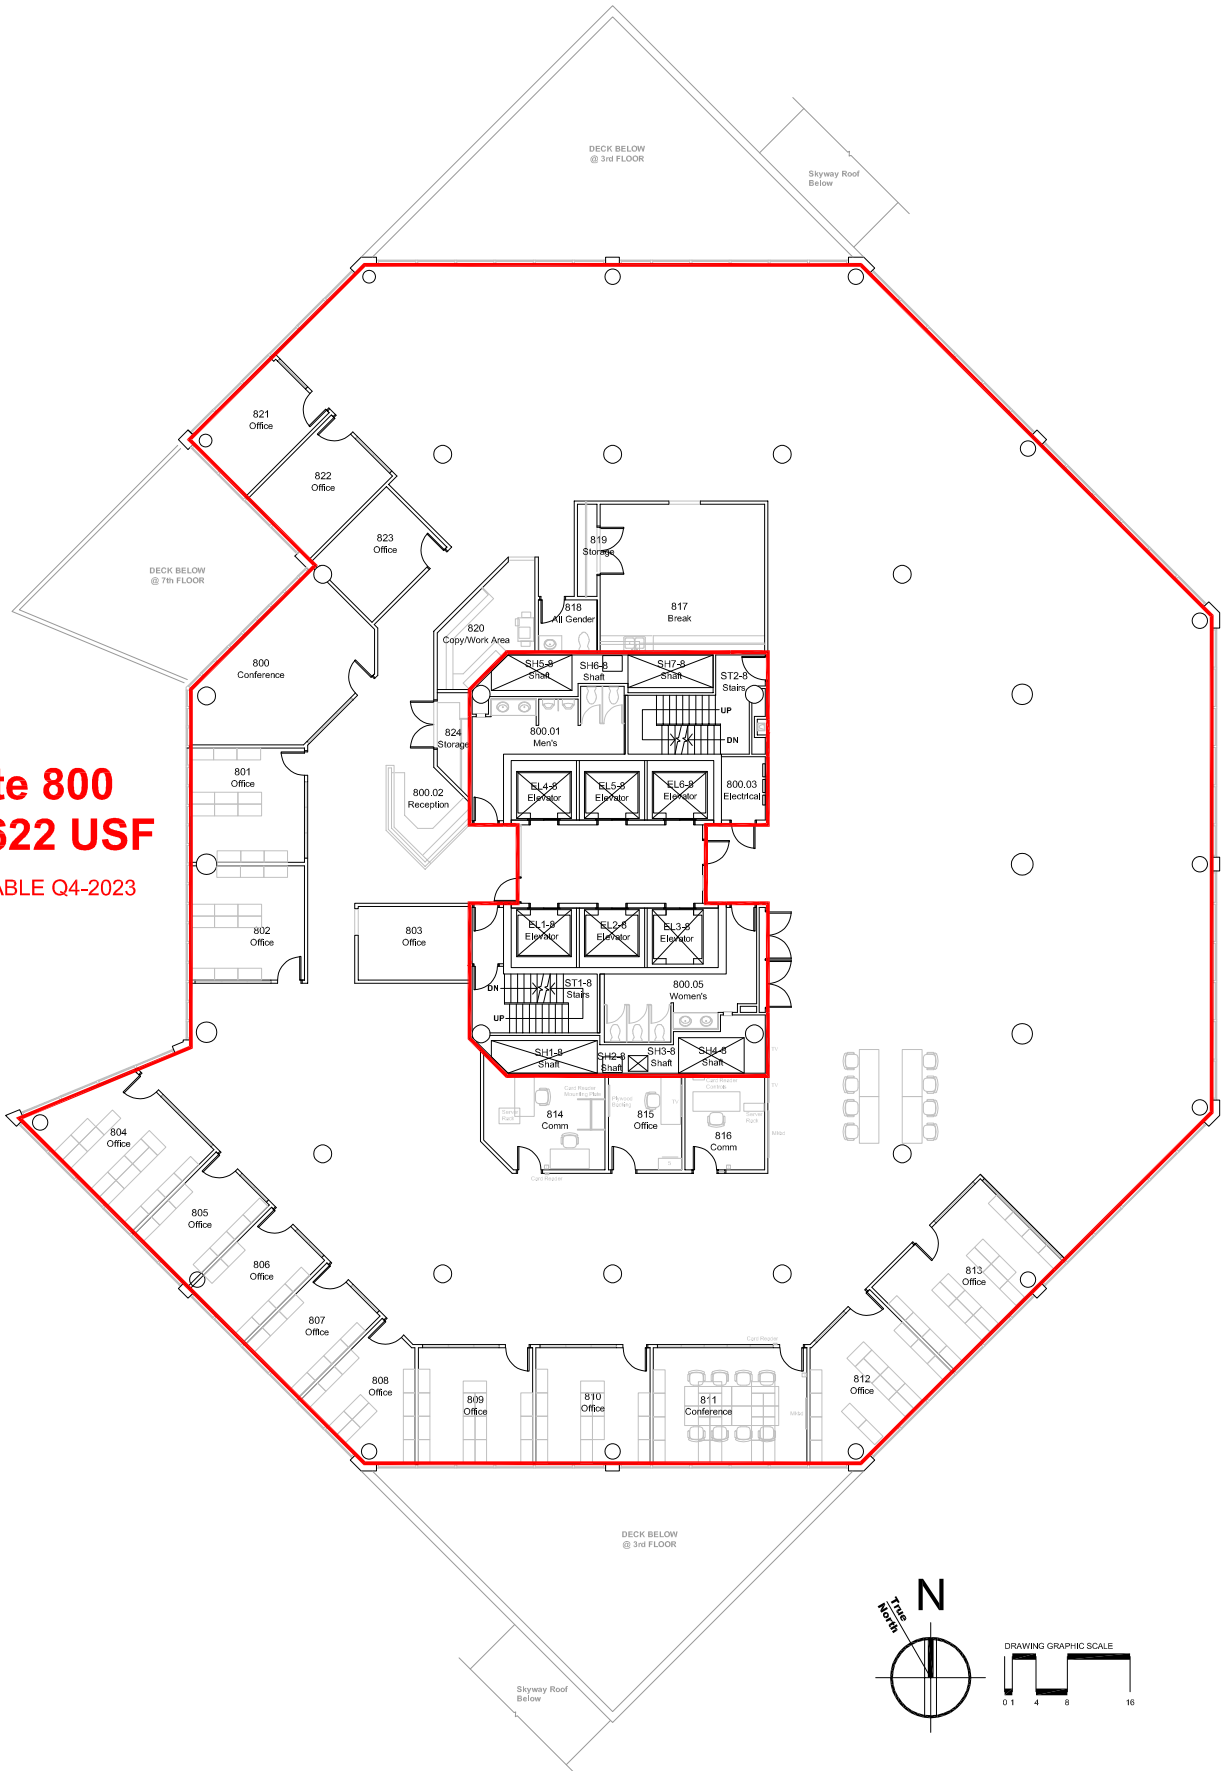

Fitness Center
Suite 110

The 701 Building
1st Floor

Updated on
8/16/2023

DRAWING GRAPHIC SCALE

701 Building - First Floor
Available Lease Space in Red

Suite 201
2,518 USF
AVAILABLE NOW

Suite 220
2,518 USF
AVAILABLE NOW

701 Building - Second Floor
Available Lease Space in Red

Suite 360
2,241 USF
 AVAILABLE NOW

701 Building - Third Floor
 Available Lease Space in Red

701 Building - Sixth Floor
Available Lease Space in Red

Suite 800
15,622 USF
AVAILABLE Q4-2023

701 Building - Eighth Floor
Available Lease Space in Red

Suite 1600-A
6,180 USF

AVAILABLE NOW

Suite 1600-B
2,848 USF

AVAILABLE NOW

Suite 1600-C
4,542 USF

AVAILABLE NOW

701 Building - Sixteenth Floor
Available Lease Space in Red

Suite 1700-A
5,344 USF
AVAILABLE NOW

Suite 1700-B
4,937 USF
AVAILABLE NOW

Suite 1740
2,949 USF
AVAILABLE NOW

701 Building - Seventeenth Floor
Available Lease Space in Red