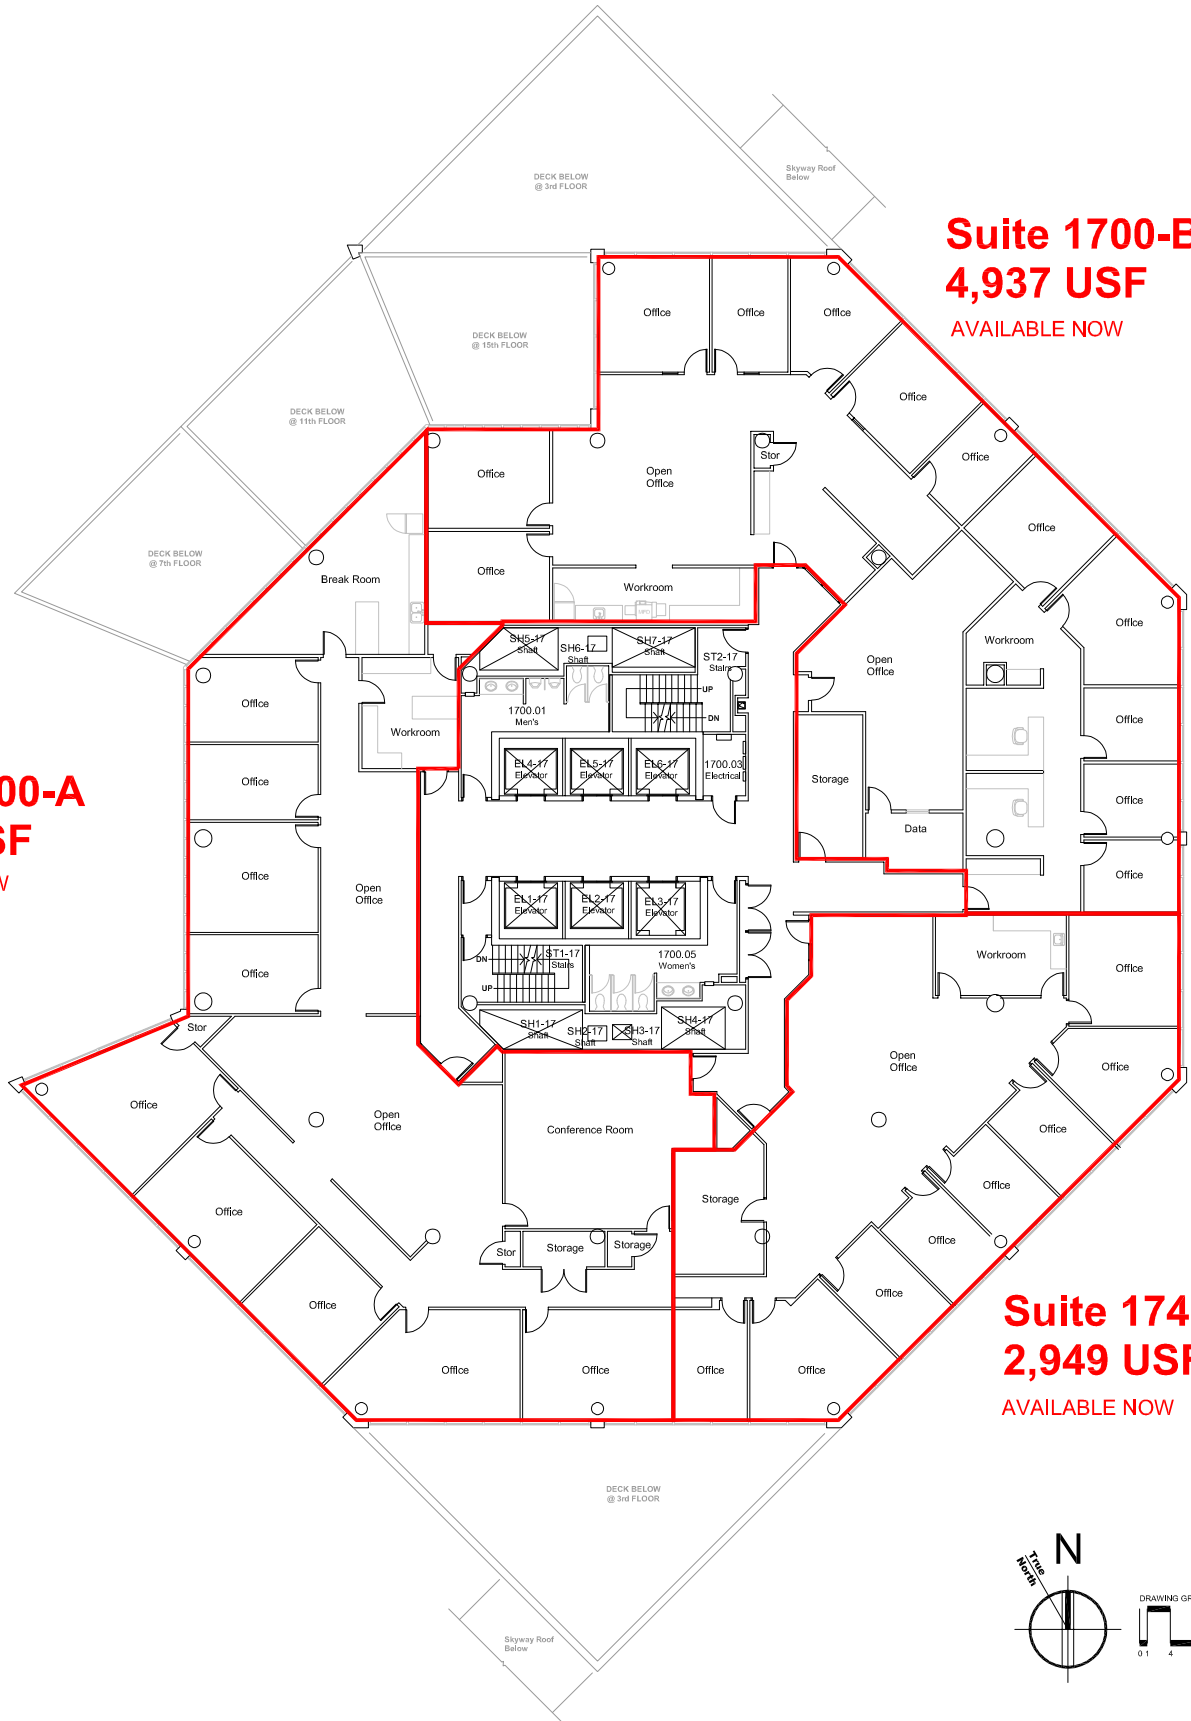

Fitness Center
Suite 110

The 701 Building
1st Floor

Updated on
8/16/2023

DRAWING GRAPHIC SCALE

701 Building - First Floor
Available Lease Space in Red

Suite 201
2,518 USF
AVAILABLE NOW

Suite 220
2,518 USF
AVAILABLE NOW

701 Building - Second Floor
Available Lease Space in Red

Suite 360
2,241 USF
 AVAILABLE NOW

701 Building - Third Floor
 Available Lease Space in Red

701 Building - Sixth Floor
Available Lease Space in Red

Suite 800
15,622 USF
AVAILABLE Q4-2023

701 Building - Eighth Floor
Available Lease Space in Red

Suite 1600-A
6,180 USF

AVAILABLE NOW

Suite 1600-B
2,848 USF

AVAILABLE NOW

Suite 1600-C
4,542 USF

AVAILABLE NOW

701 Building - Sixteenth Floor
Available Lease Space in Red

Suite 1700-A
5,344 USF
AVAILABLE NOW

Suite 1700-B
4,937 USF
AVAILABLE NOW

Suite 1740
2,949 USF
AVAILABLE NOW

701 Building - Seventeenth Floor
Available Lease Space in Red