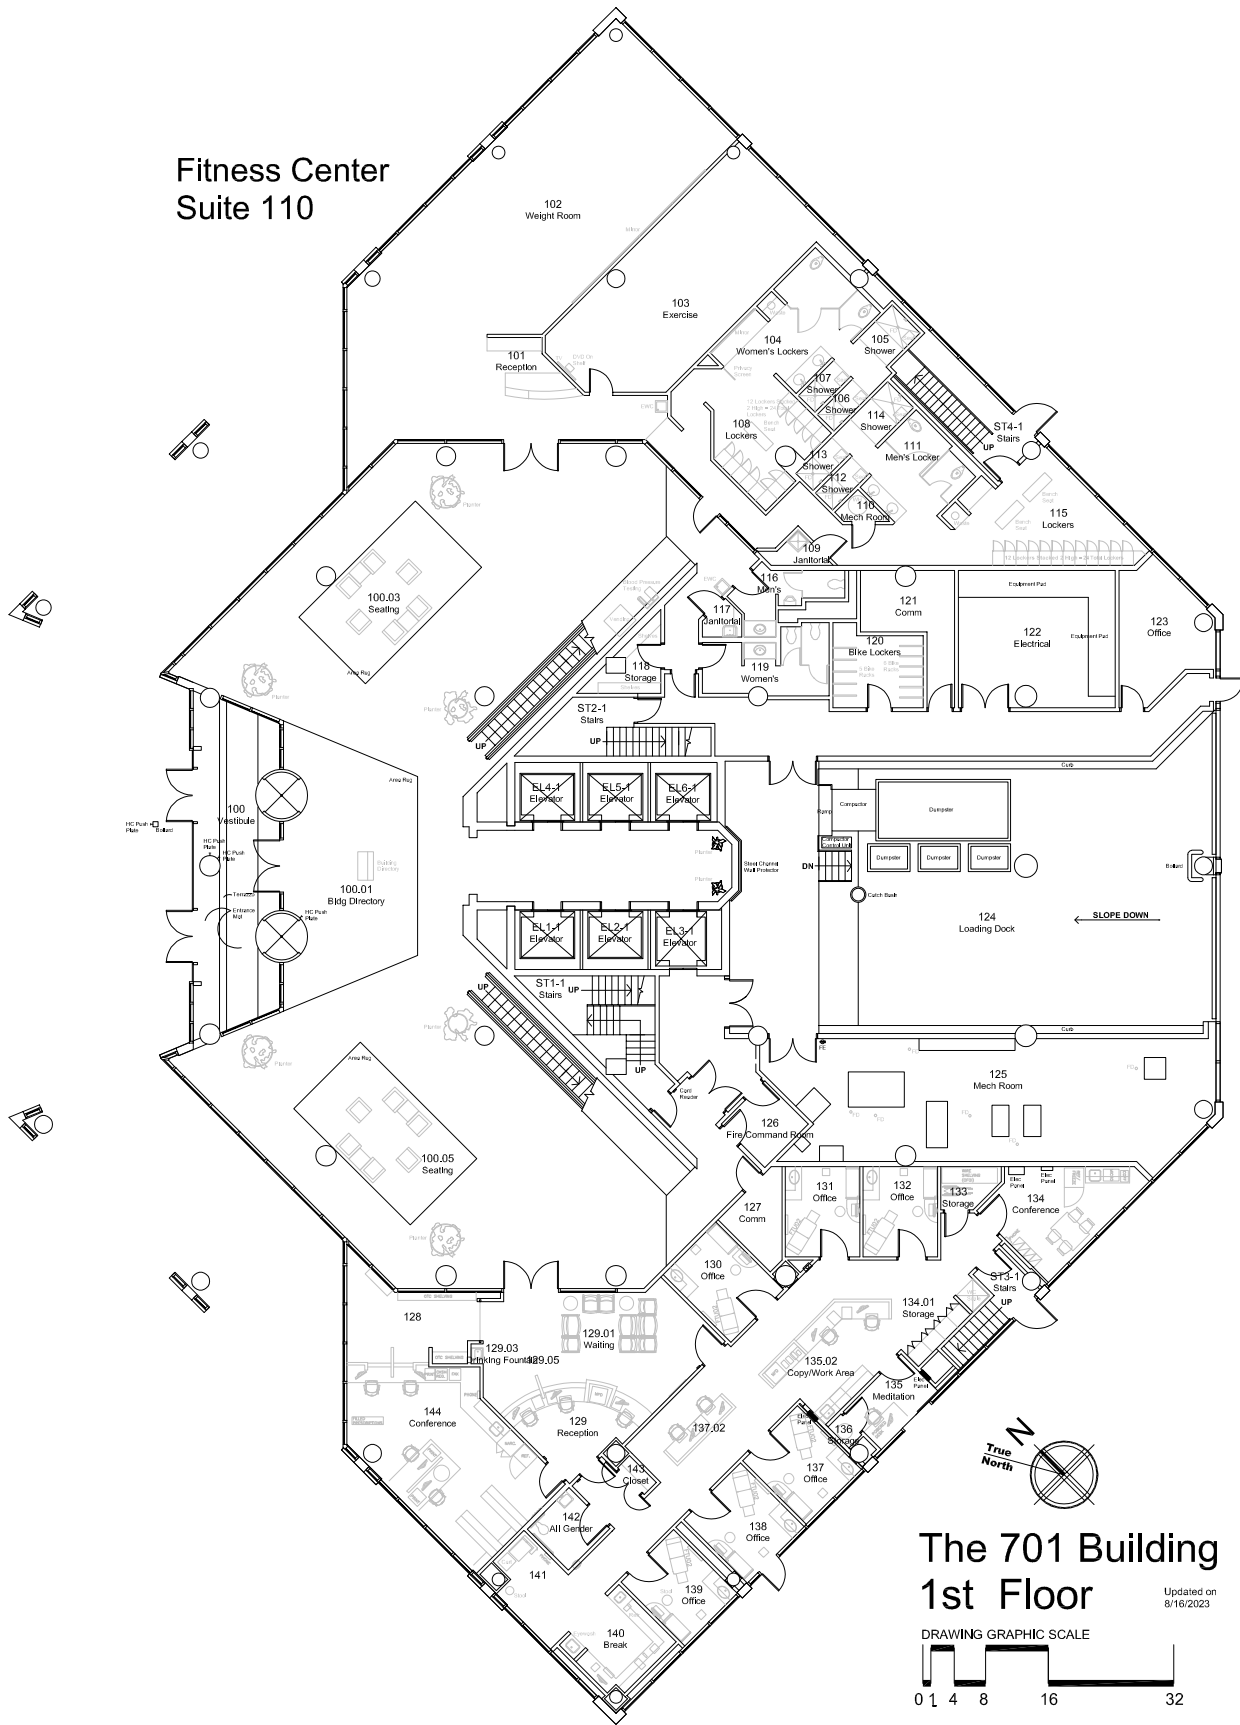

Fitness Center
Suite 110

The 701 Building
1st Floor

Updated on
8/16/2023

DRAWING GRAPHIC SCALE

701 Building - First Floor
Available Lease Space in Red

Suite 201
2,518 USF
AVAILABLE NOW

Suite 220
2,518 USF
AVAILABLE NOW

701 Building - Second Floor
Available Lease Space in Red

Suite 360
2,241 USF
 AVAILABLE NOW

701 Building - Third Floor
 Available Lease Space in Red

701 Building - Sixth Floor
Available Lease Space in Red

Suite 800
15,622 USF
AVAILABLE Q4-2023

701 Building - Eighth Floor
Available Lease Space in Red

Suite 1600-A
6,180 USF

AVAILABLE NOW

Suite 1600-B
2,848 USF

AVAILABLE NOW

Suite 1600-C
4,542 USF

AVAILABLE NOW