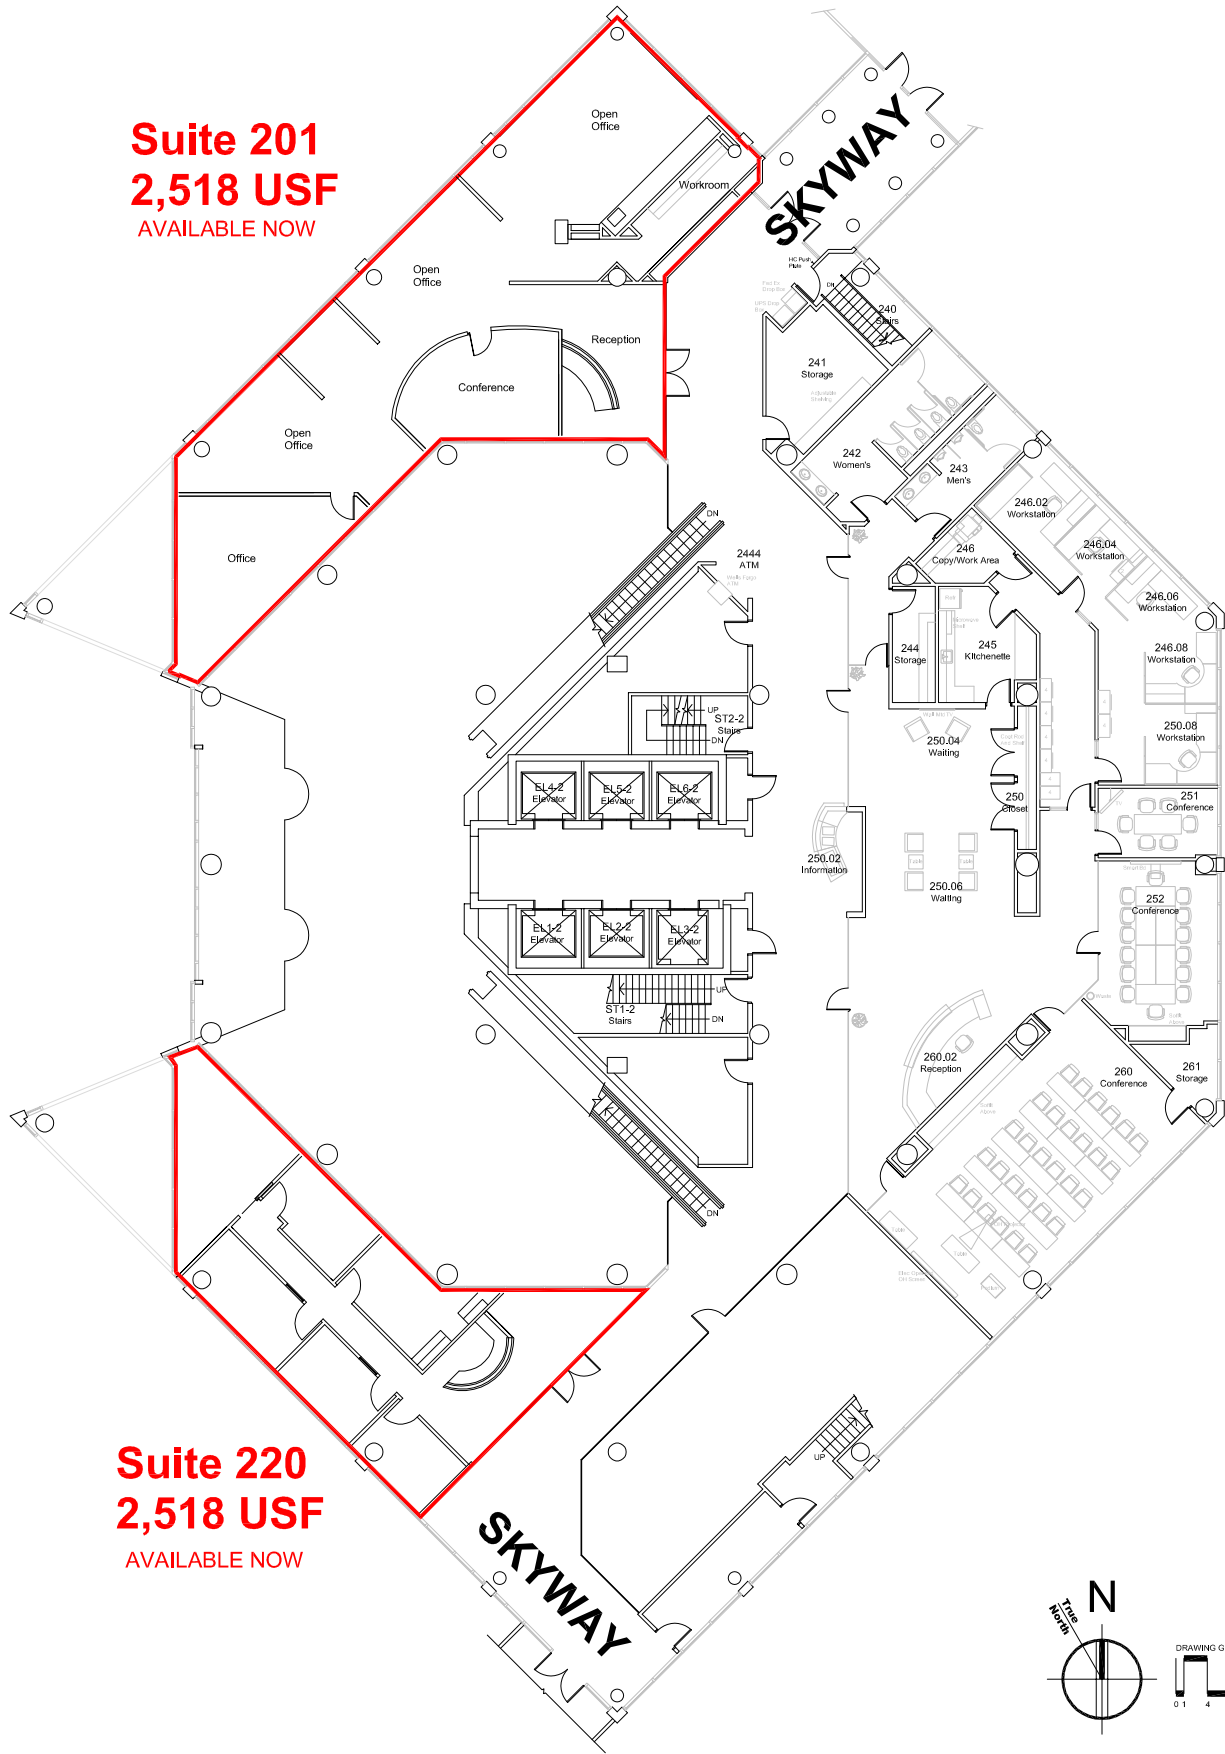

Fitness Center
Suite 110

The 701 Building
1st Floor

Updated on
8/16/2023

DRAWING GRAPHIC SCALE

701 Building - First Floor
Available Lease Space in Red

Suite 201
2,518 USF
AVAILABLE NOW

Suite 220
2,518 USF
AVAILABLE NOW

701 Building - Second Floor
Available Lease Space in Red

Suite 360
2,241 USF
 AVAILABLE NOW

701 Building - Third Floor
 Available Lease Space in Red

701 Building - Sixth Floor
Available Lease Space in Red

Suite 800
15,622 USF
AVAILABLE Q4-2023

701 Building - Eighth Floor
Available Lease Space in Red

Suite 1600-A
6,180 USF

AVAILABLE NOW

Suite 1600-B
2,848 USF

AVAILABLE NOW

Suite 1600-C
4,542 USF

AVAILABLE NOW