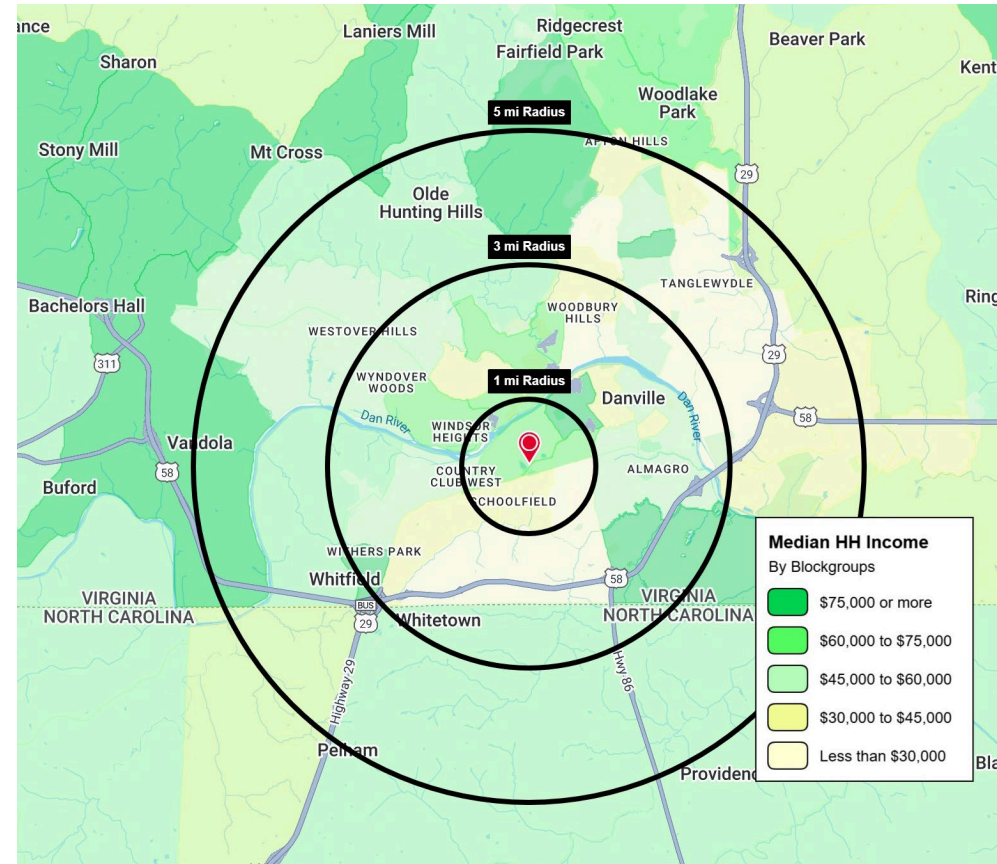

800 WEST MAIN STREET

Danville, Virginia

PROPERTY FEATURES

- 0.28 Acre Lot - 74' x 165'
- Prime commercial corner / Zoned Residential
- Across from CVS Pharmacy
- 2,116 SF house currently on site
- 1 mile from Averett College
- Adjacent to Caesar's Hotel & Casino Planned Development
- \$550,000

Demographics

	1 Mile	3 Miles	5 Miles
Population	6,373	26,676	46,184
Avg. HH Income	\$77,848	\$69,724	\$67,656
Daytime Population	4,920	44,563	62,774

800 WEST MAIN STREET

Danville, Virginia 24541

For more information, please contact: