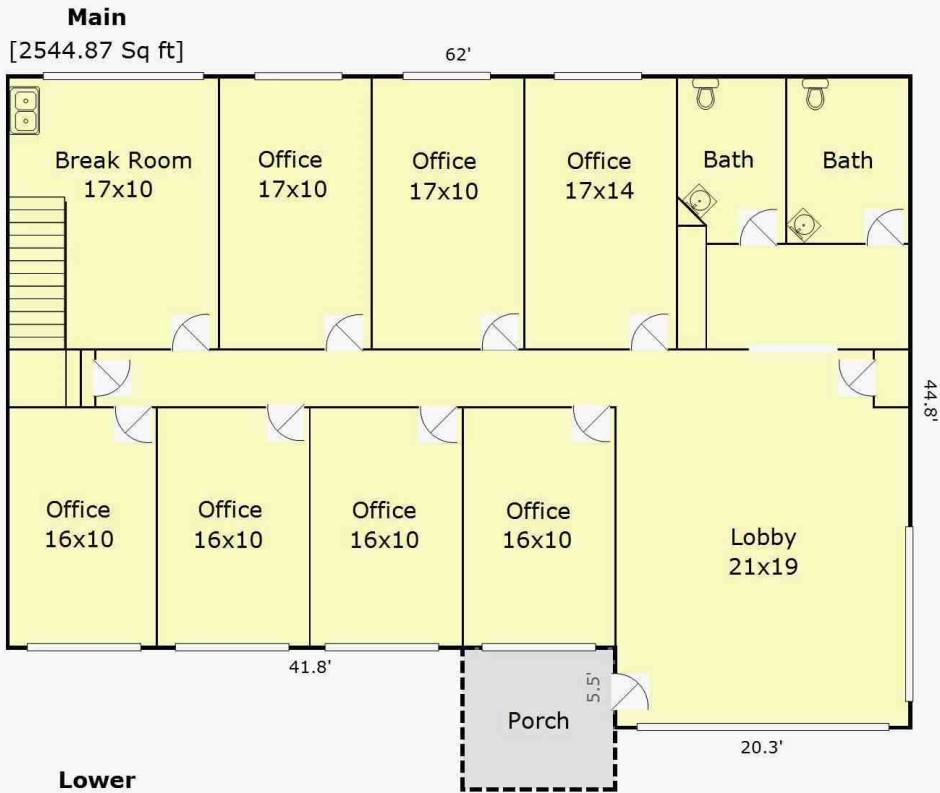

1221 SE Madison St, Portland, OR 97214

Main + Lower = 5,033 Sq ft
Sketch Prepared for Named Client Only
Measured on 11/06/24