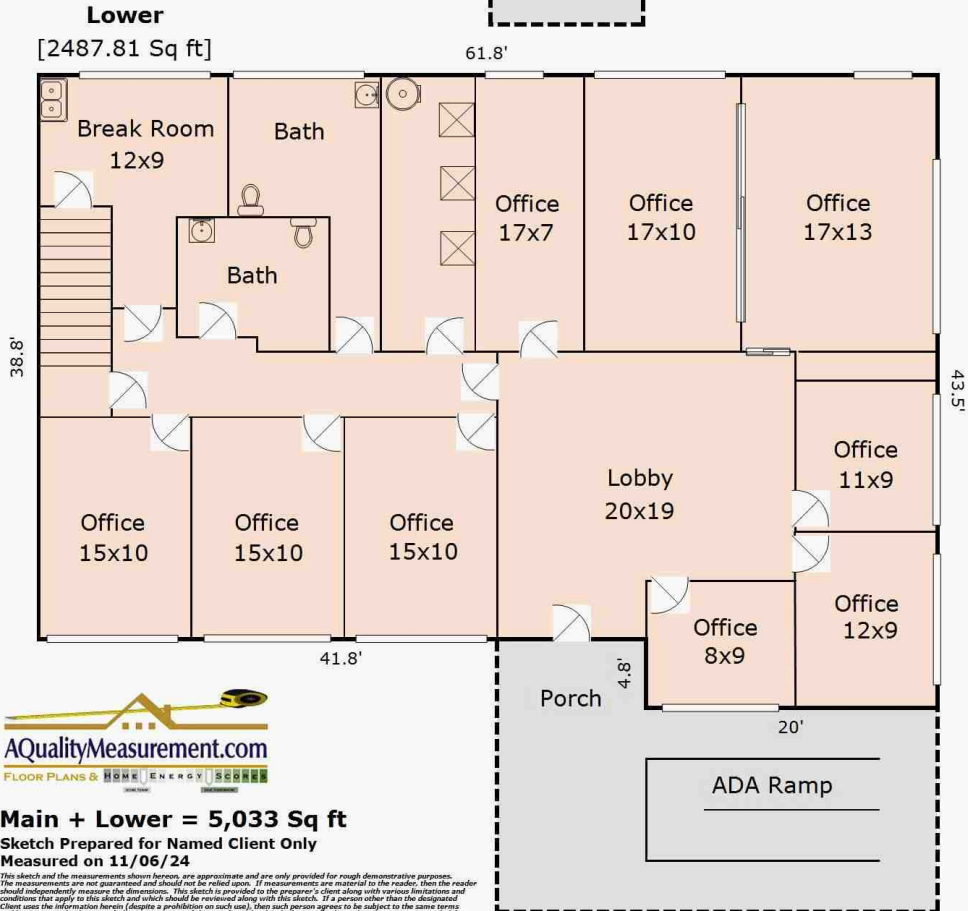

1221 SE Madison St, Portland, OR 97214

Main + Lower = 5,033 Sq ft
Sketch Prepared for Named Client Only
Measured on 11/06/24