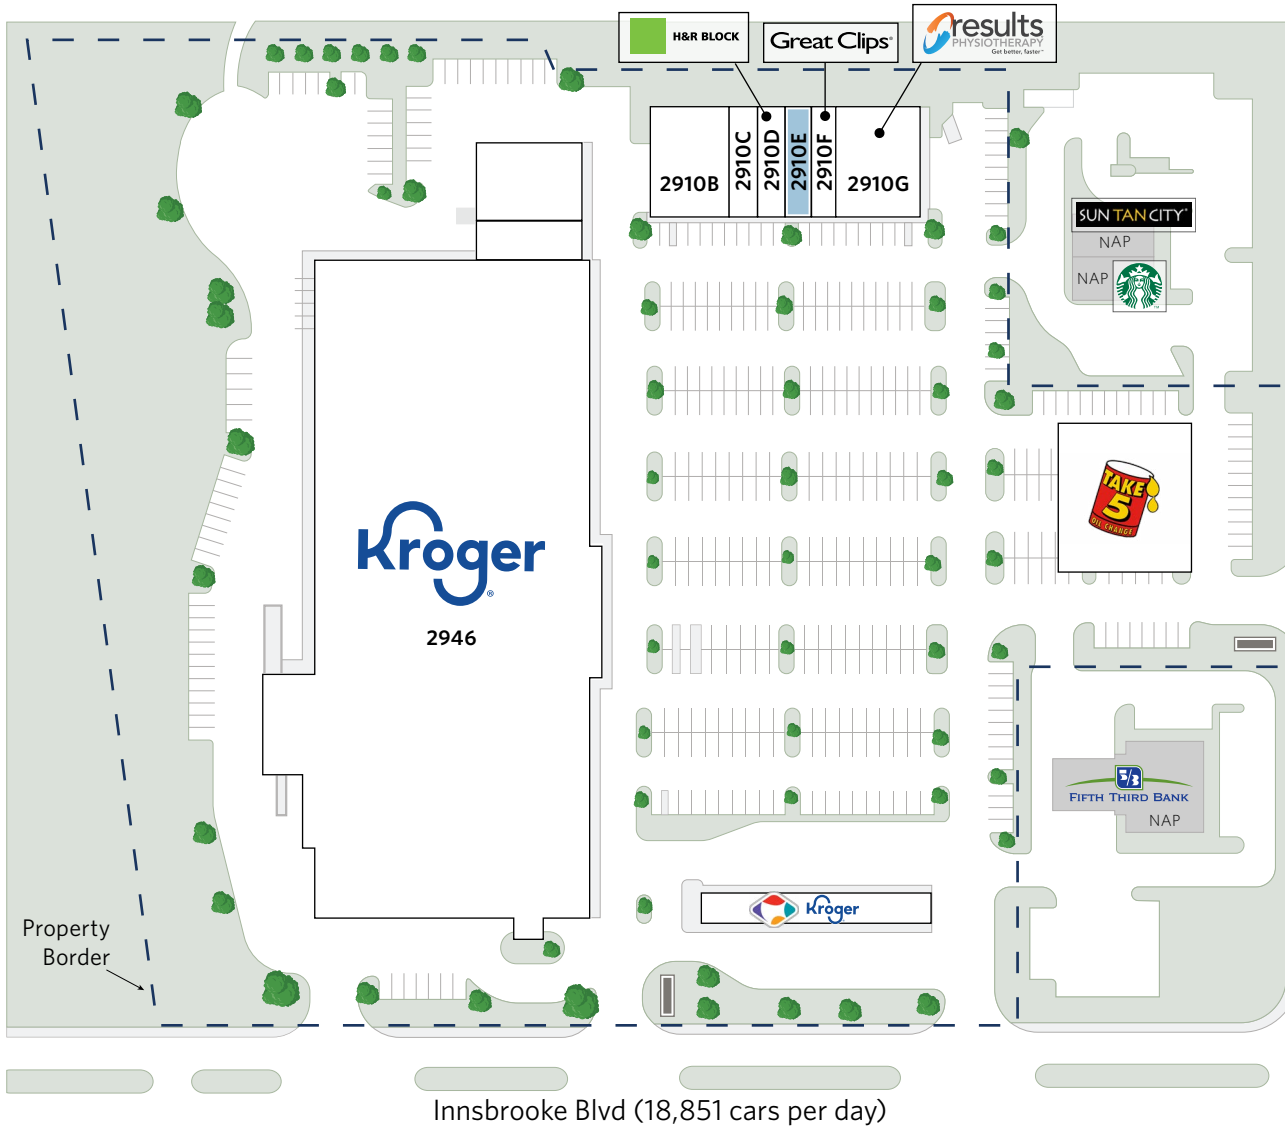

INNSBROOKE TOWNE SQUARE

2920-2946 South Church Street, Murfreesboro, TN 37127

INNSBROOKE TOWNE SQUARE

2920-2946 South Church Street, Murfreesboro, TN 37127

INNSBROOKE TOWNE SQUARE

2920-2946 South Church Street, Murfreesboro, TN 37127

±11.94 acres
 pylon

US 231 Church Street (34,761 cars per day)

UNIT	TENANT	SQ. FT.
2946	Kroger (G/L)	94,274
2910B	Barfield Clinic	4,171
2910C	Perfect Nails	1,400
2910D	H&R Block	1,400
2910E	Available	1,400
2910F	Great Clips	1,400
2910G	Results Physiotherapy	4,200