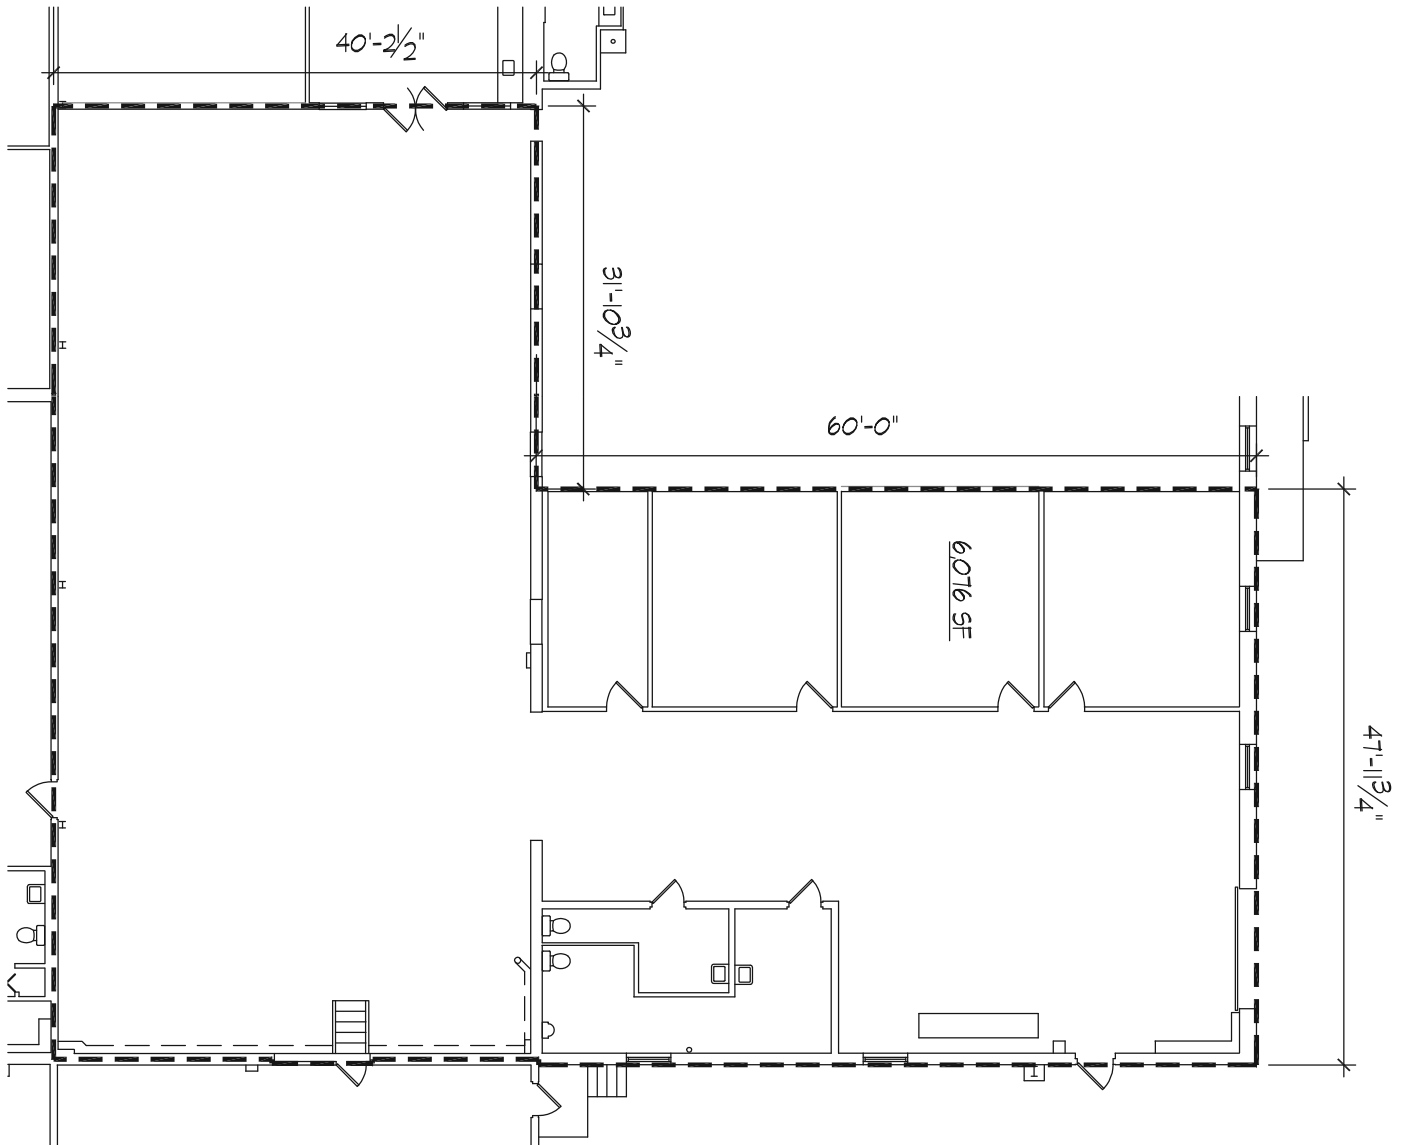

7103 Milford Industrial Drive
Pikesville, MD 21208

Available for Sublease
6,076 Square Feet

KEY MAP

410.466.1034

410.358.2232

VACANT
7103 Milford Industrial

DATE: 11.25.14
DRAWING: 05013
SCALE: 1/6" = 1'-0"
SHT SIZE: 8.5 x 11

LEASE
OUTLINE

EX3