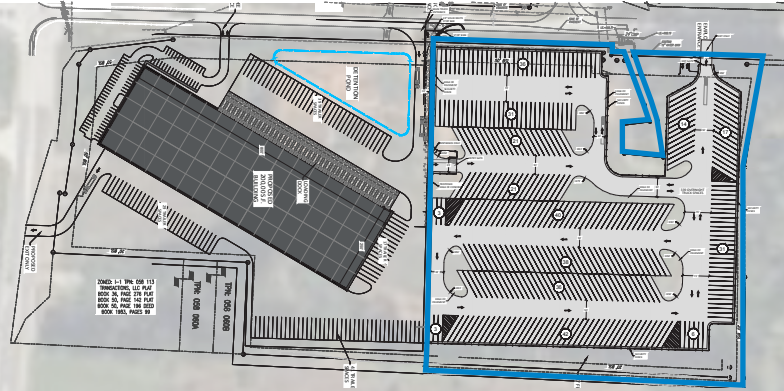

300+ SPACES
**TRUCK
PARKING**
±17 AC

UNION GROVE LOGISTICS CNTR

Calhoun, GA 30701

404.252.1200 // www.skcr.com
900 Circle 75 Parkway #720, Atlanta, GA 30339

SITE PLAN:

HIGHLIGHTS:

- » ±17 AC
- » 300+ trailer parking spaces
- » Ideal uses: truck parking, contractor yard, container storage
- » Ingress and egress on Bellwood Rd
- » Adjacent to Love's Travel Stop, Speedco Truck Lube and Tires, and a CAT Scale
- » Adjacent to Buc-ee's

LOCATION:

- » 0.2 miles to I-75
- » 52 miles to I-285
- » 36 miles to Appalachian Regional Port
- » 315 miles to Port of Savannah
- » Within a 3-mile radius:
 - » 2.9 MSF delivered in the past 3 years
 - » 2.3 MSF under construction
 - » 4.5 MSF proposed