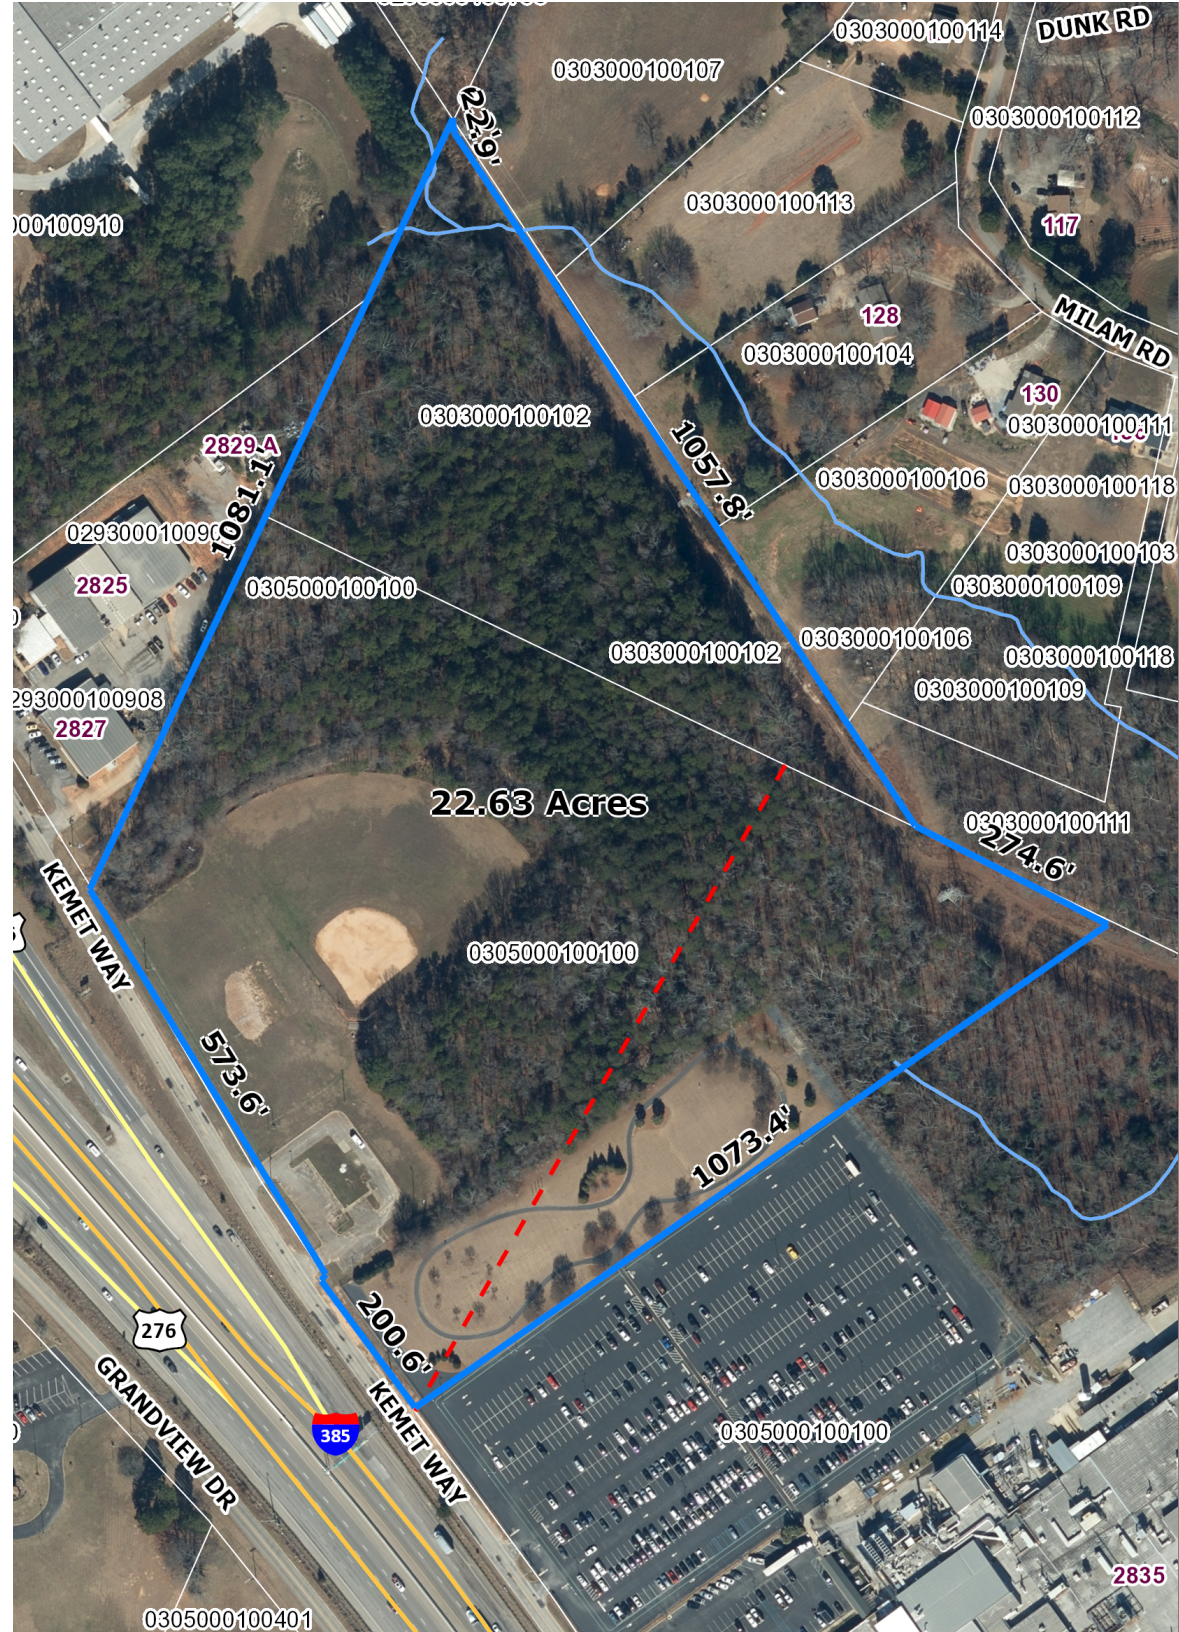

2835 KEMET WAY

±22.63 Acres for Sale

Randall Bentley, SIOR, CCIM; Kevin Bentley, SIOR; Micah Williams; Justin Bentley

864.704.1040 | LeeUpstate.com

SUBJECT PROPERTY DETAILS

➤ Acreage	±22.63 Acres
➤ Road Frontage	Approximately 580 ft
➤ Topography	See Next Page
➤ Zoning	I-1 Industrial, Greenville County
➤ Improvements	None
➤ Power	Duke Energy
➤ Water	Greenville Water System
➤ Sewer	Metro Connects
➤ Gas	Piedmont Natural Gas

LEE & ASSOCIATES
GREENVILLE/SPARTANBURG

864.704.1040
LeeUpstate.com

TOPOGRAPHY

22.63 Acres

LEE & ASSOCIATES
GREENVILLE/SPARTANBURG

864.704.1040
LeeUpstate.com

LOCATION

- 1 Milliken
- 2 Overhead Door
- 3 AAA Manufactured Stone
- 4 Rudco South
- 5 Stewarts of America
- 6 Mauldin Public Works
- 7 Blanchard Machinery
- 8 Star EV Corporatgion
- 9 Groz-Beckert Carding
- 10 Kemet Corporation

LEE & ASSOCIATES
GREENVILLE/SPARTANBURG

864.704.1040
LeeUpstate.com

AREA OVERVIEW

- 1 Spartanburg
- 2 Milliken
- 3 Milliken
- 4 Michelin
- 5 Amazon
- 6 Michelin
- 7 Inland Port Greer
- 8 GSP Airport
- 9 BMW Manufacturing
- 10 Michelin
- 11 Milliken
- 12 Greenville
- 13 SCTAC
- 14 Lockheed Martin
- 15 Michelin
- 16 GE Aviation
- 17 Milliken
- 18 Kemet
- 19 Simpsonville
- 20 Michelin