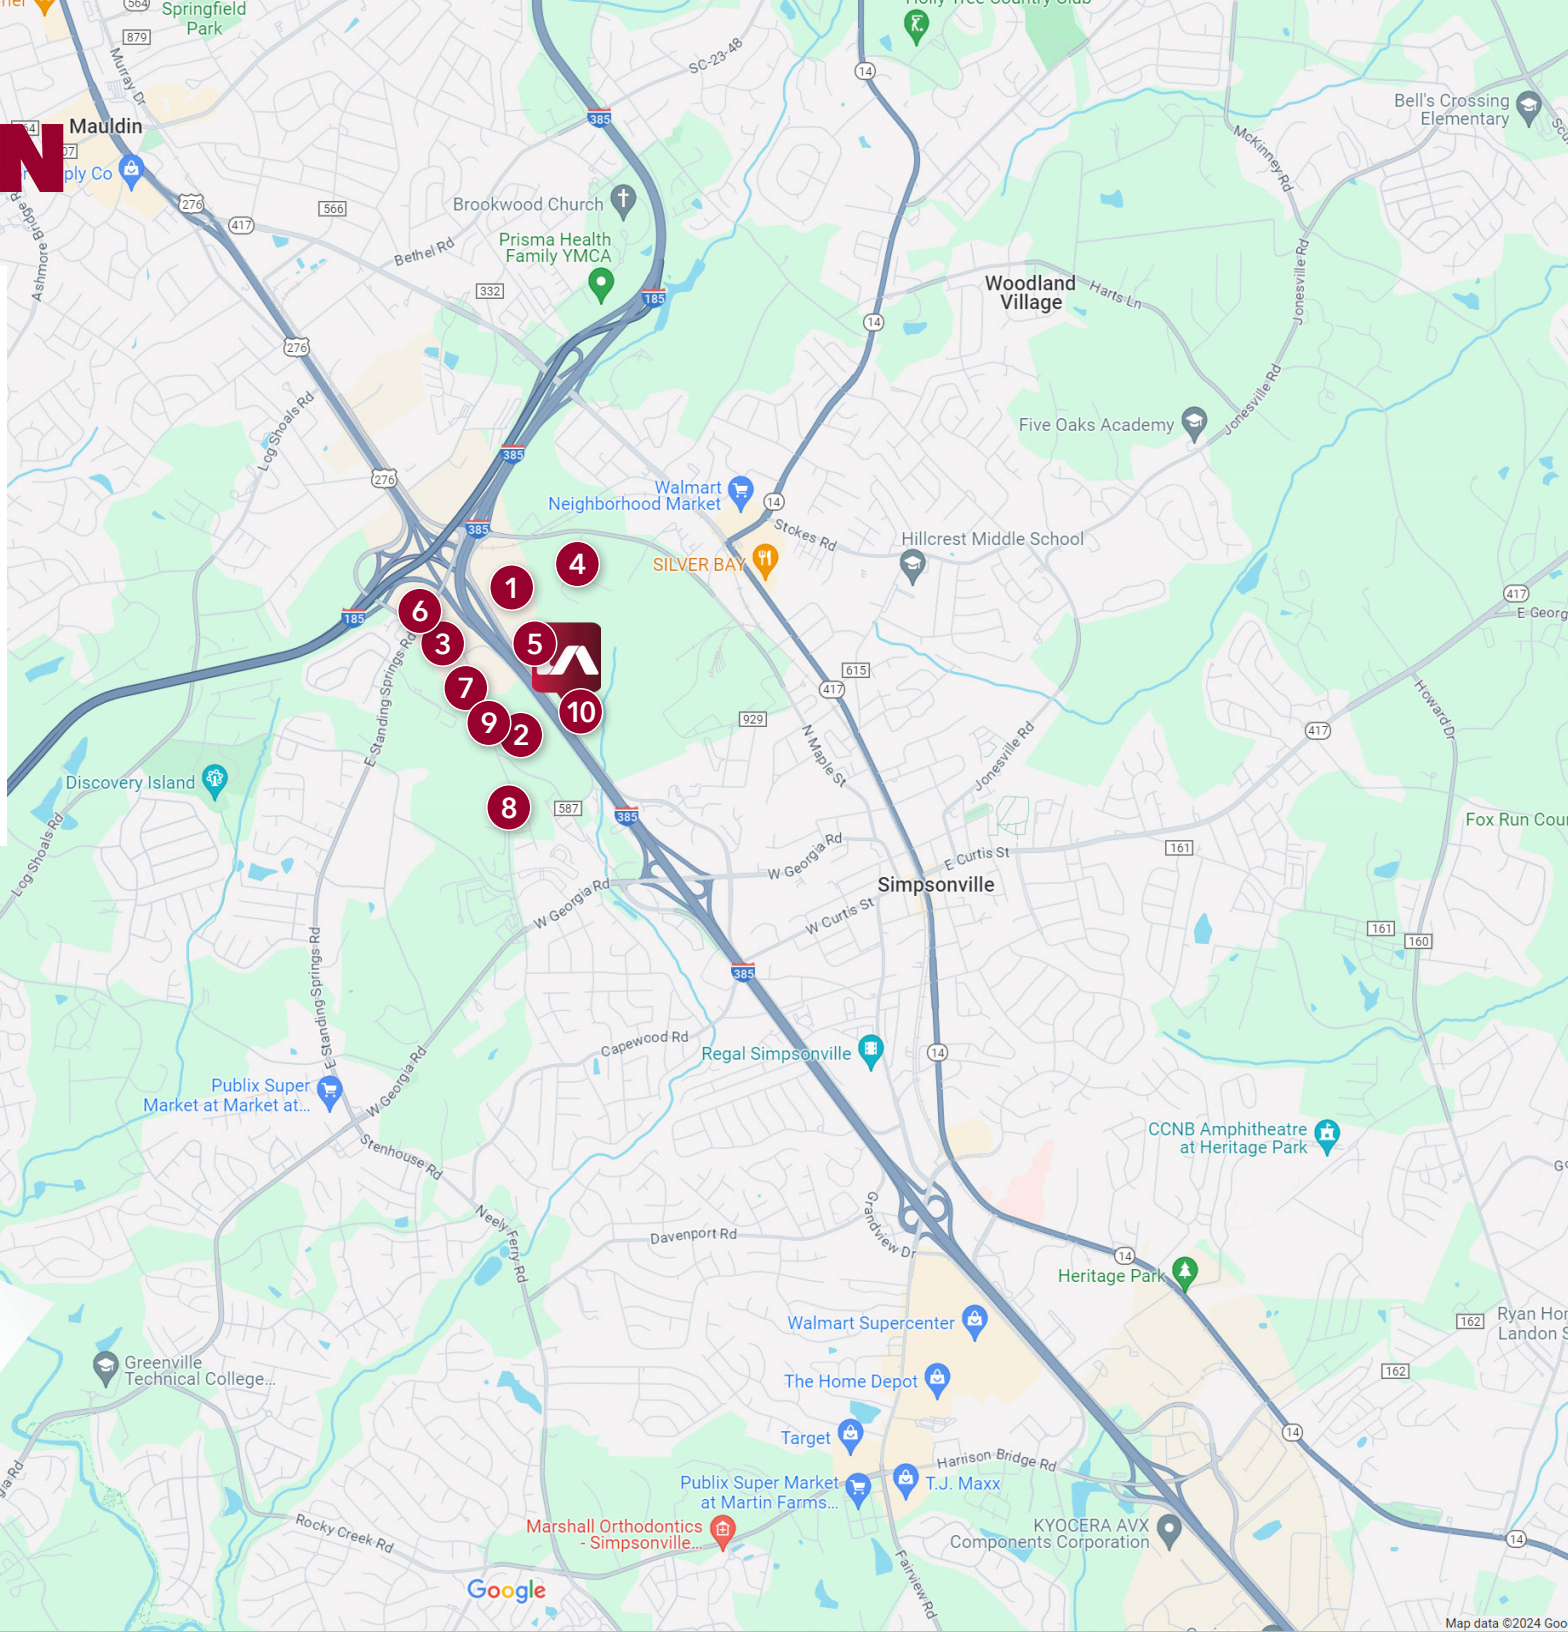

LEE & ASSOCIATES
GREENVILLE/SPARTANBURG

864.704.1040
LeeUpstate.com

TOPOGRAPHY

22.63 Acres

LEE & ASSOCIATES
GREENVILLE/SPARTANBURG

864.704.1040
LeeUpstate.com

LOCATION

- 1 Milliken
- 2 Overhead Door
- 3 AAA Manufactured Stone
- 4 Rudco South
- 5 Stewarts of America
- 6 Mauldin Public Works
- 7 Blanchard Machinery
- 8 Star EV Corporatgion
- 9 Groz-Beckert Carding
- 10 Kemet Corporation

LEE & ASSOCIATES
GREENVILLE/SPARTANBURG

864.704.1040
LeeUpstate.com

AREA OVERVIEW

- 1 Spartanburg
- 2 Milliken
- 3 Milliken
- 4 Michelin
- 5 Amazon
- 6 Michelin
- 7 Inland Port Greer
- 8 GSP Airport
- 9 BMW Manufacturing
- 10 Michelin
- 11 Milliken
- 12 Greenville
- 13 SCTAC
- 14 Lockheed Martin
- 15 Michelin
- 16 GE Aviation
- 17 Milliken
- 18 Kemet
- 19 Simpsonville
- 20 Michelin