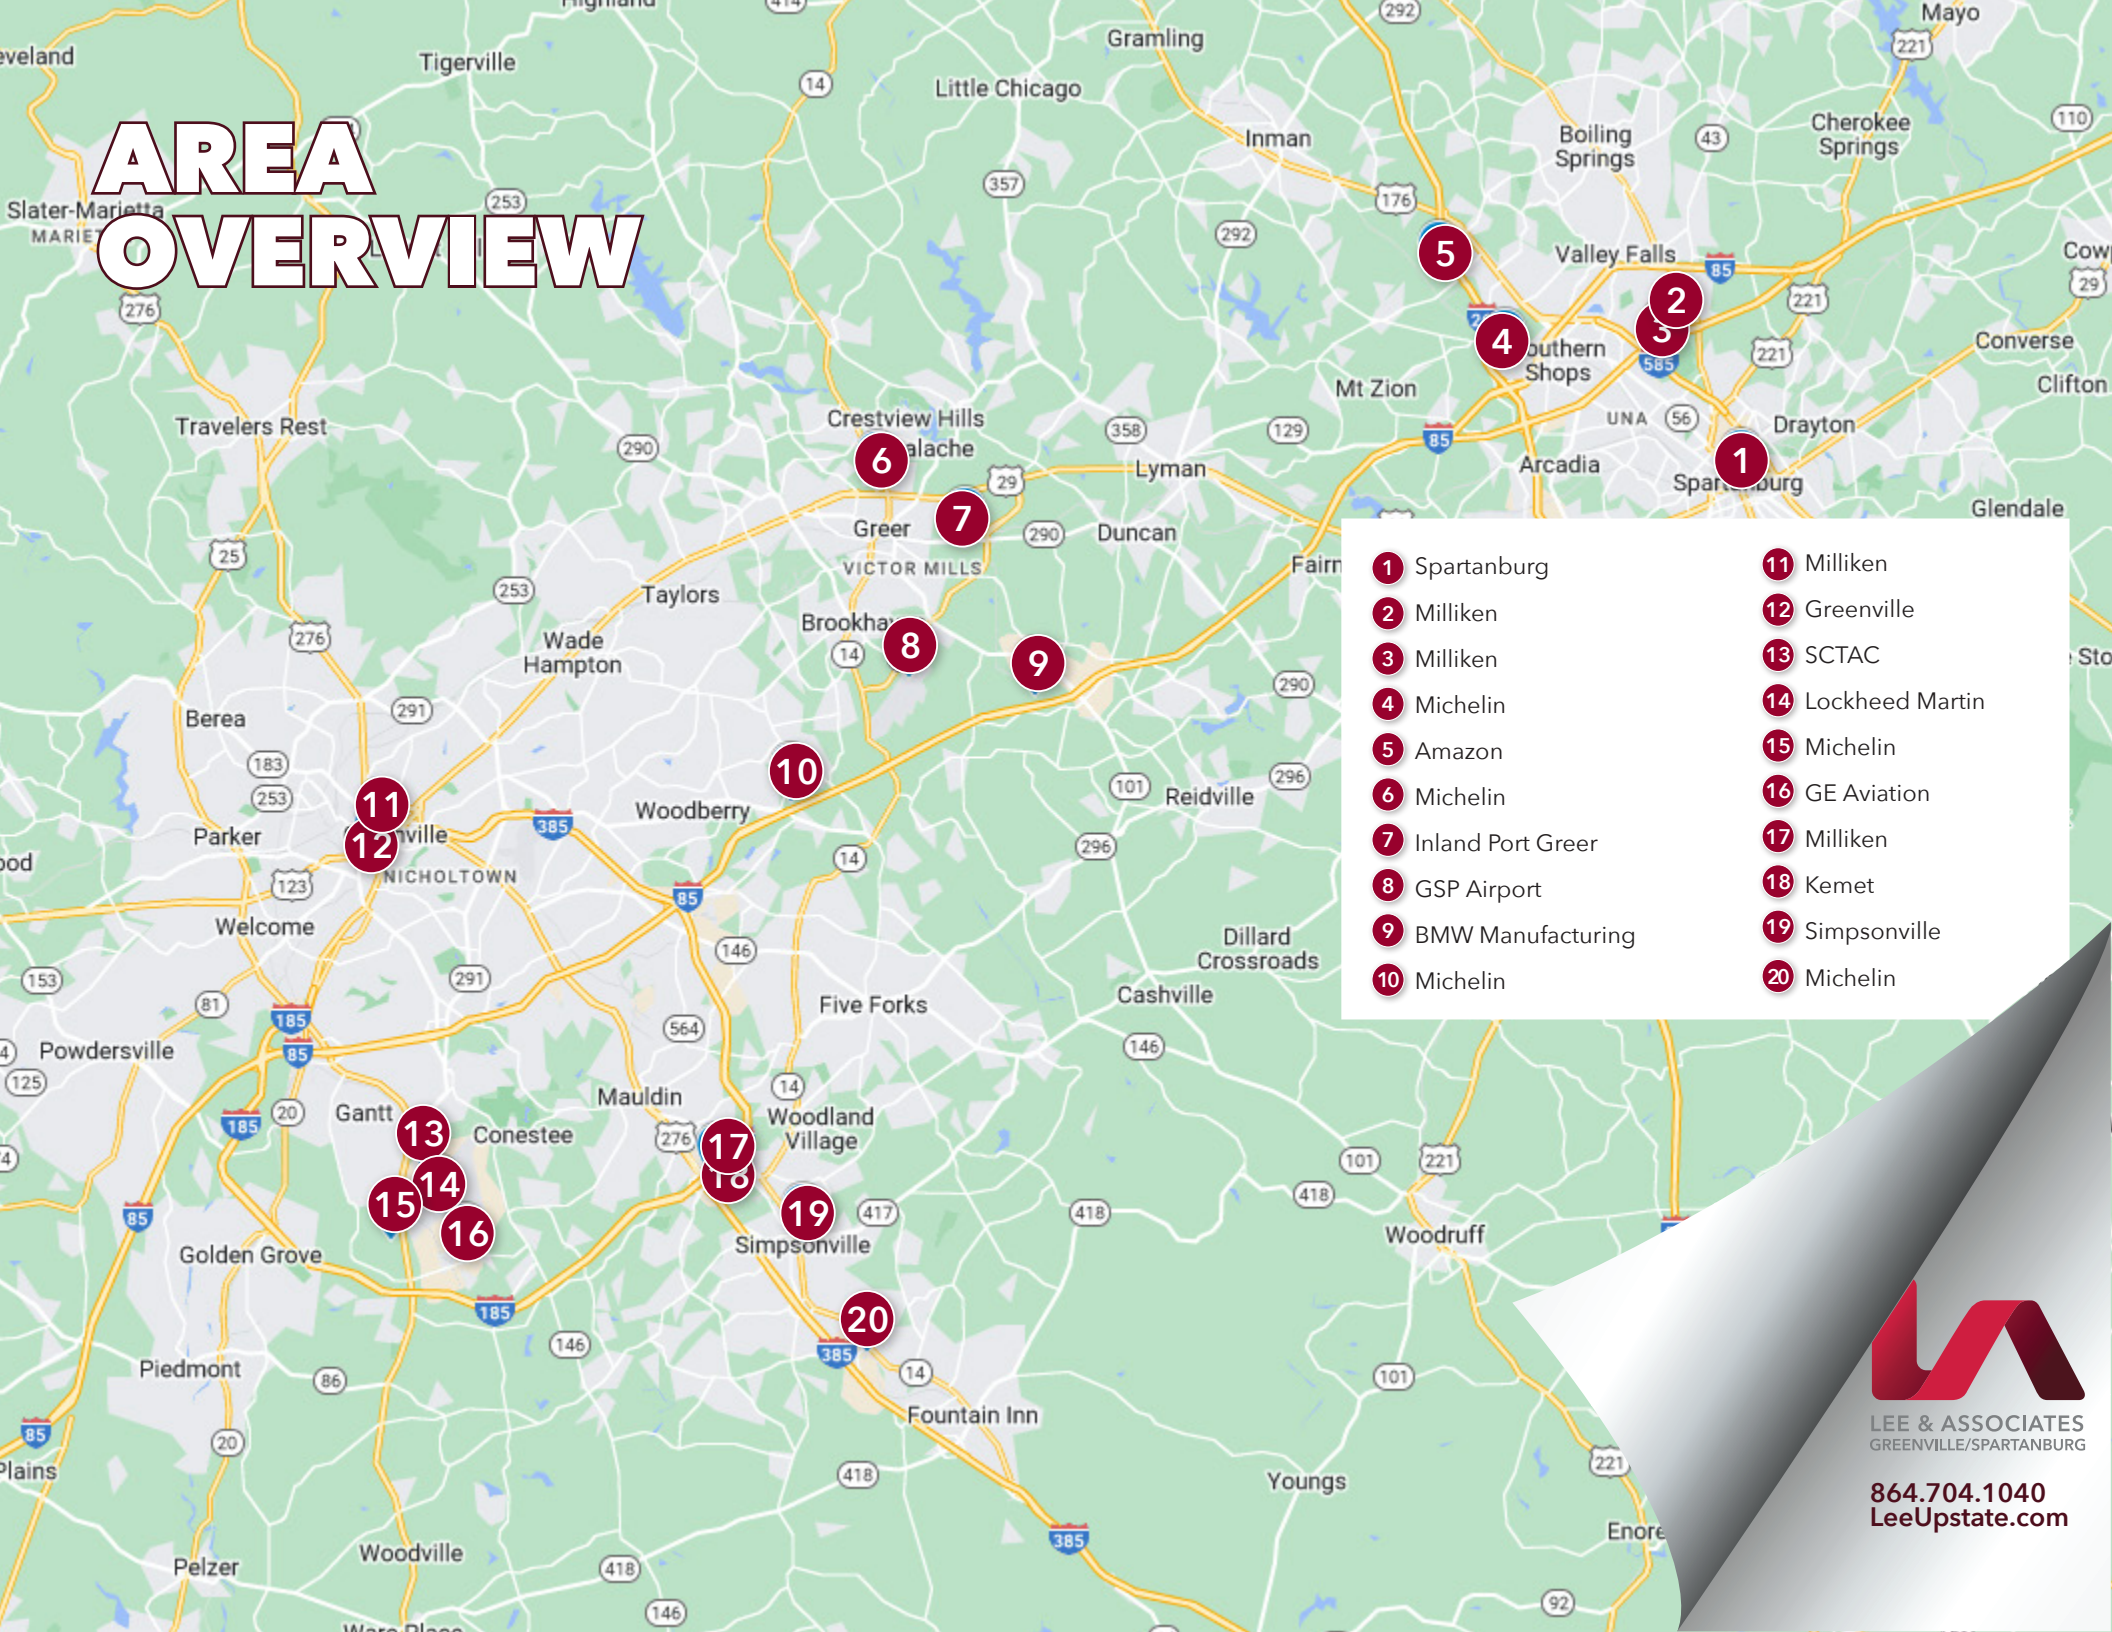

LEE & ASSOCIATES
GREENVILLE/SPARTANBURG

864.704.1040
LeeUpstate.com

TOPOGRAPHY

22.63 Acres

LEE & ASSOCIATES
GREENVILLE/SPARTANBURG

864.704.1040
LeeUpstate.com

LOCATION

- 1 Milliken
- 2 Overhead Door
- 3 AAA Manufactured Stone
- 4 Rudco South
- 5 Stewarts of America
- 6 Mauldin Public Works
- 7 Blanchard Machinery
- 8 Star EV Corporatgion
- 9 Groz-Beckert Carding
- 10 Kemet Corporation

LEE & ASSOCIATES
GREENVILLE/SPARTANBURG

864.704.1040
LeeUpstate.com

AREA OVERVIEW

- 1 Spartanburg
- 2 Milliken
- 3 Milliken
- 4 Michelin
- 5 Amazon
- 6 Michelin
- 7 Inland Port Greer
- 8 GSP Airport
- 9 BMW Manufacturing
- 10 Michelin
- 11 Milliken
- 12 Greenville
- 13 SCTAC
- 14 Lockheed Martin
- 15 Michelin
- 16 GE Aviation
- 17 Milliken
- 18 Kemet
- 19 Simpsonville
- 20 Michelin