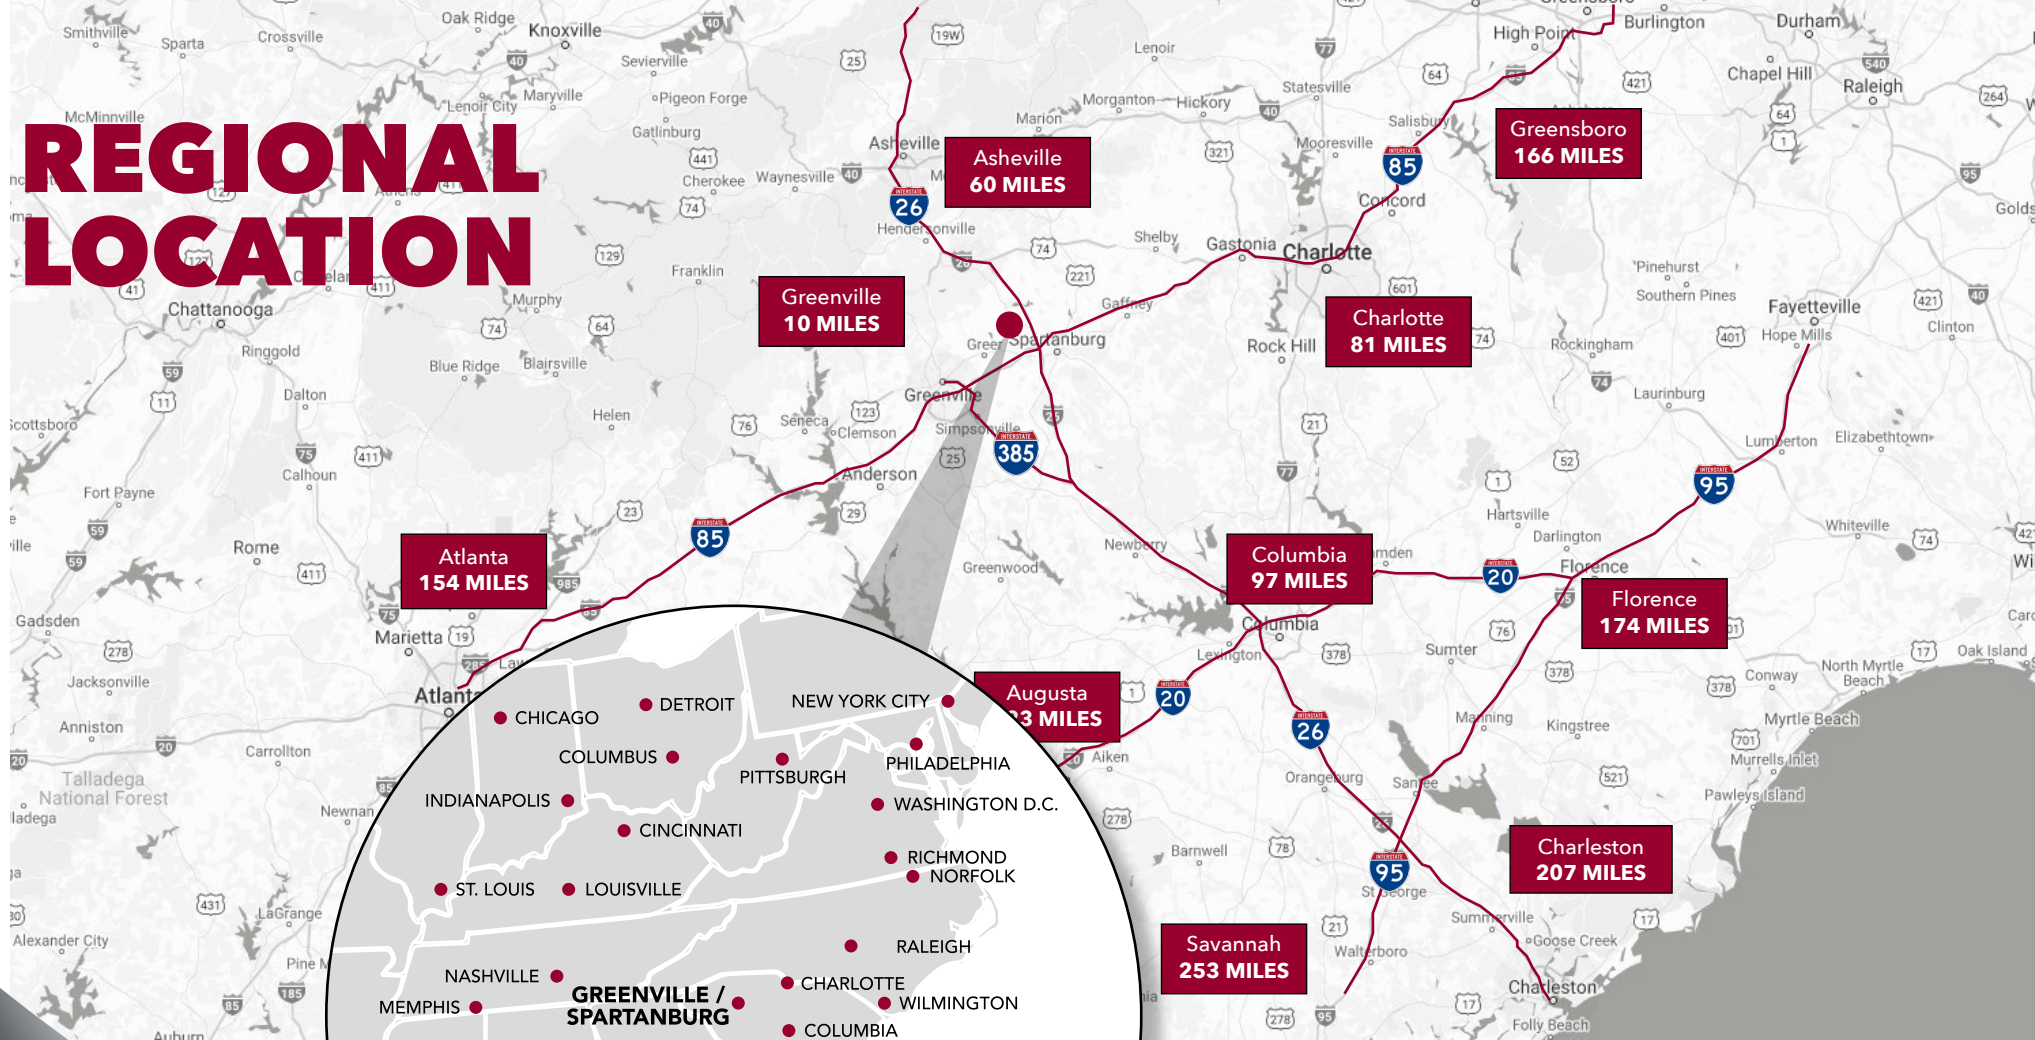

REGIONAL LOCATION

**100+ MILLION
CONSUMERS WITHIN A
ONE-DAY DRIVE**