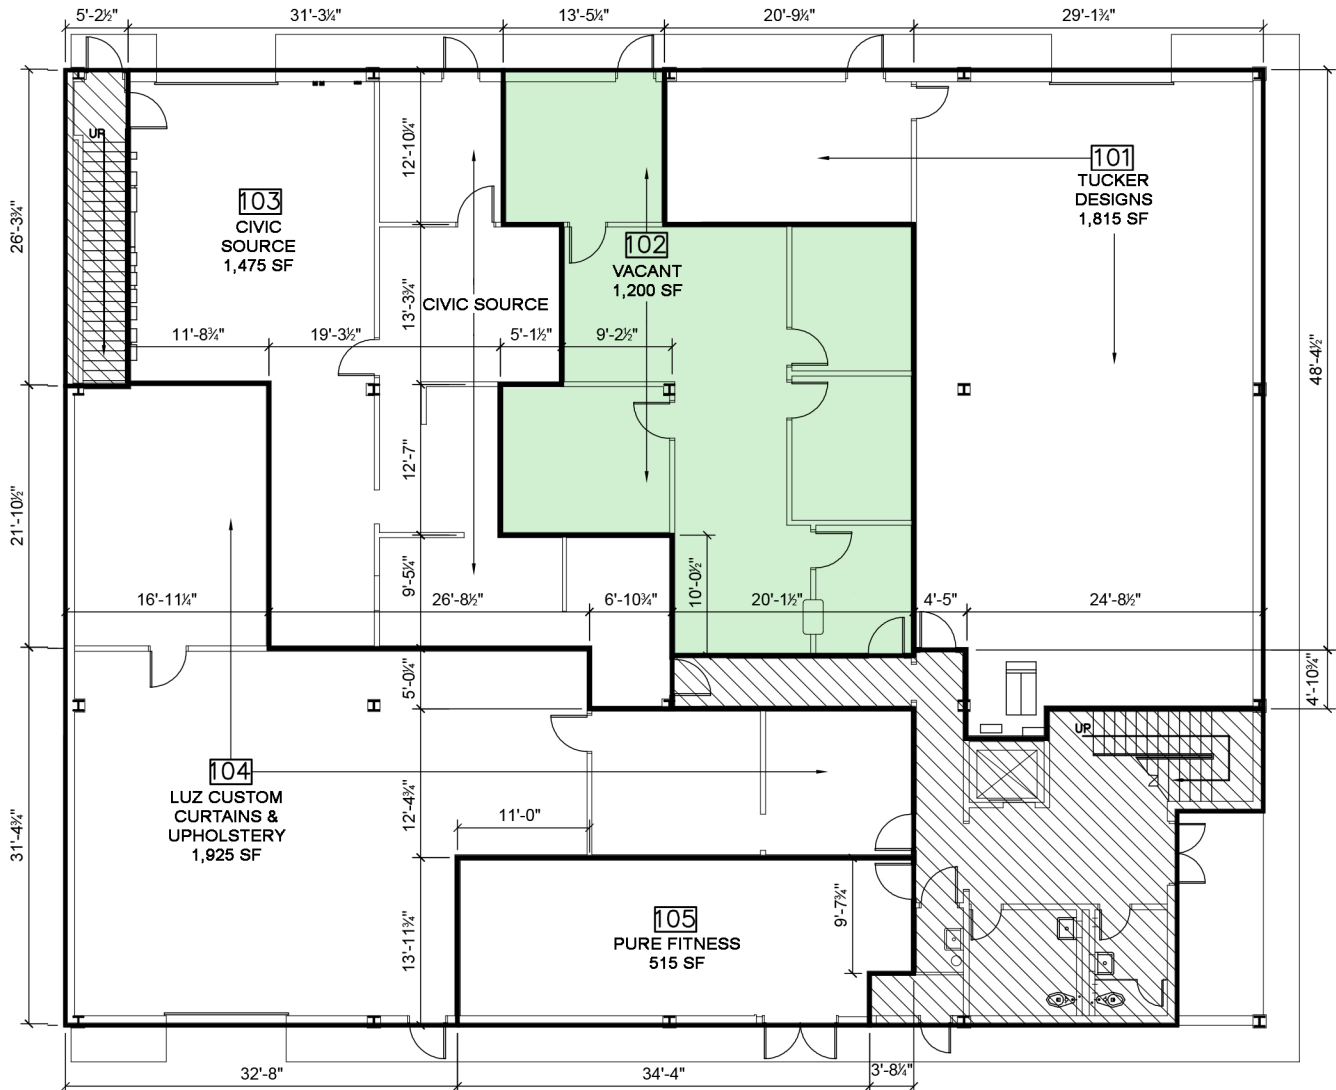

# PAPWORTH OFFICE BUILDING

701 Papworth Ave  
Metairie, La 70005

- Available Suites
- Common Areas

701 PAPWORTH AVE: 1ST FLOOR

SCALE: 1/16" = 1'-0"

WTV Properties 504.246.1562

wade@wtvergesproperties.com

7240 Crowder Blvd, Suite 401 • New Orleans, La 70127