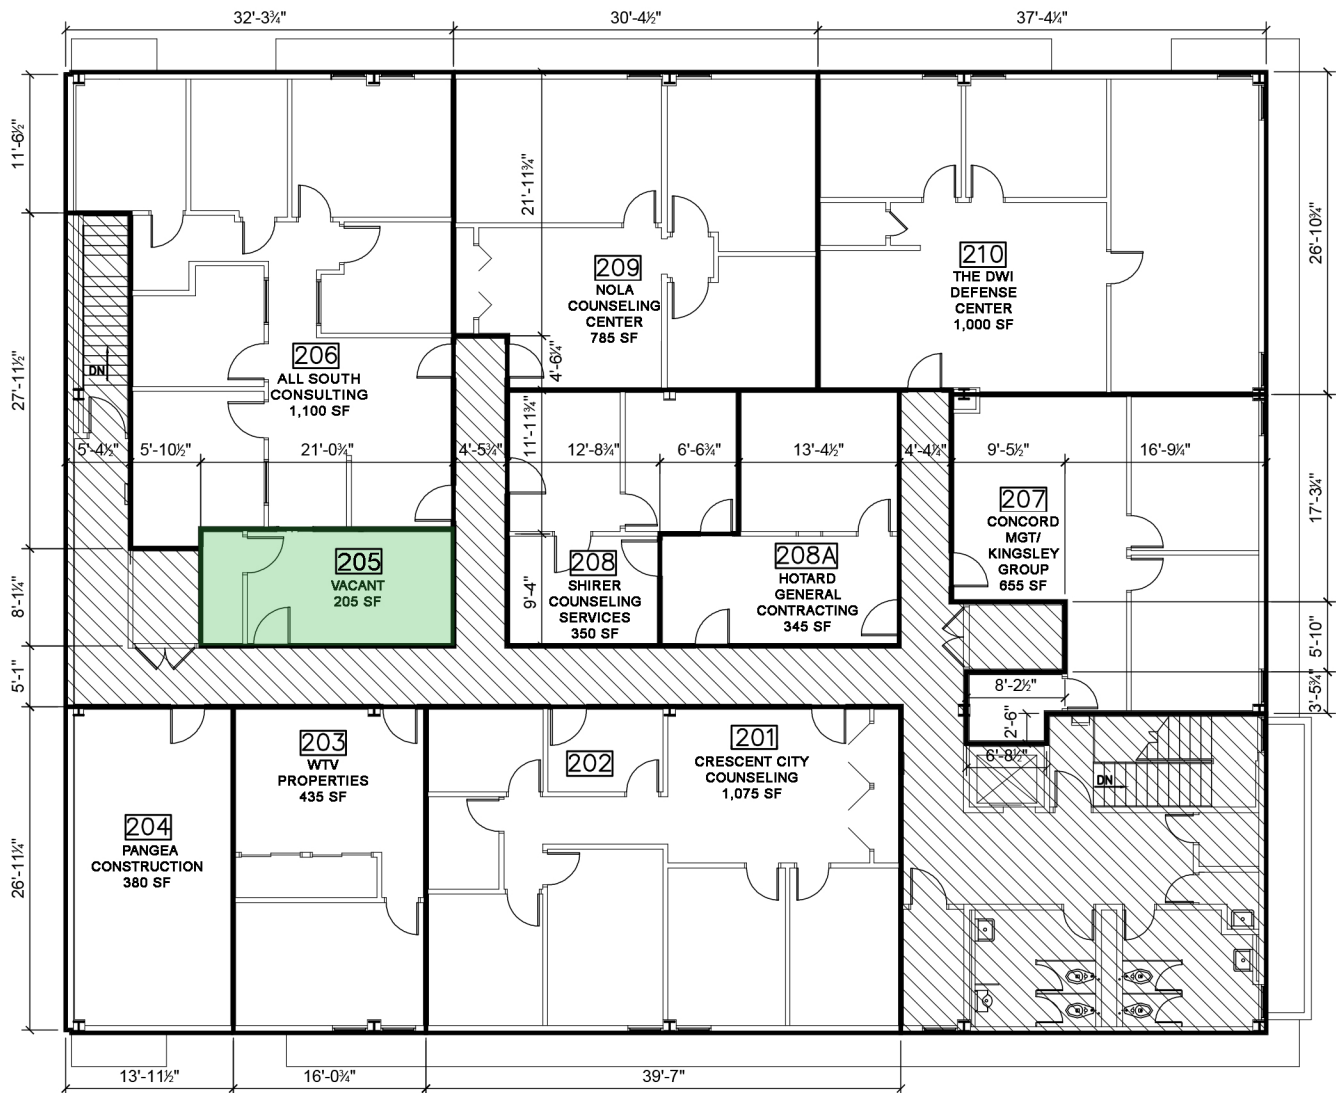

PAPWORTH OFFICE BUILDING

701 Papworth Ave
Metairie, La 70005