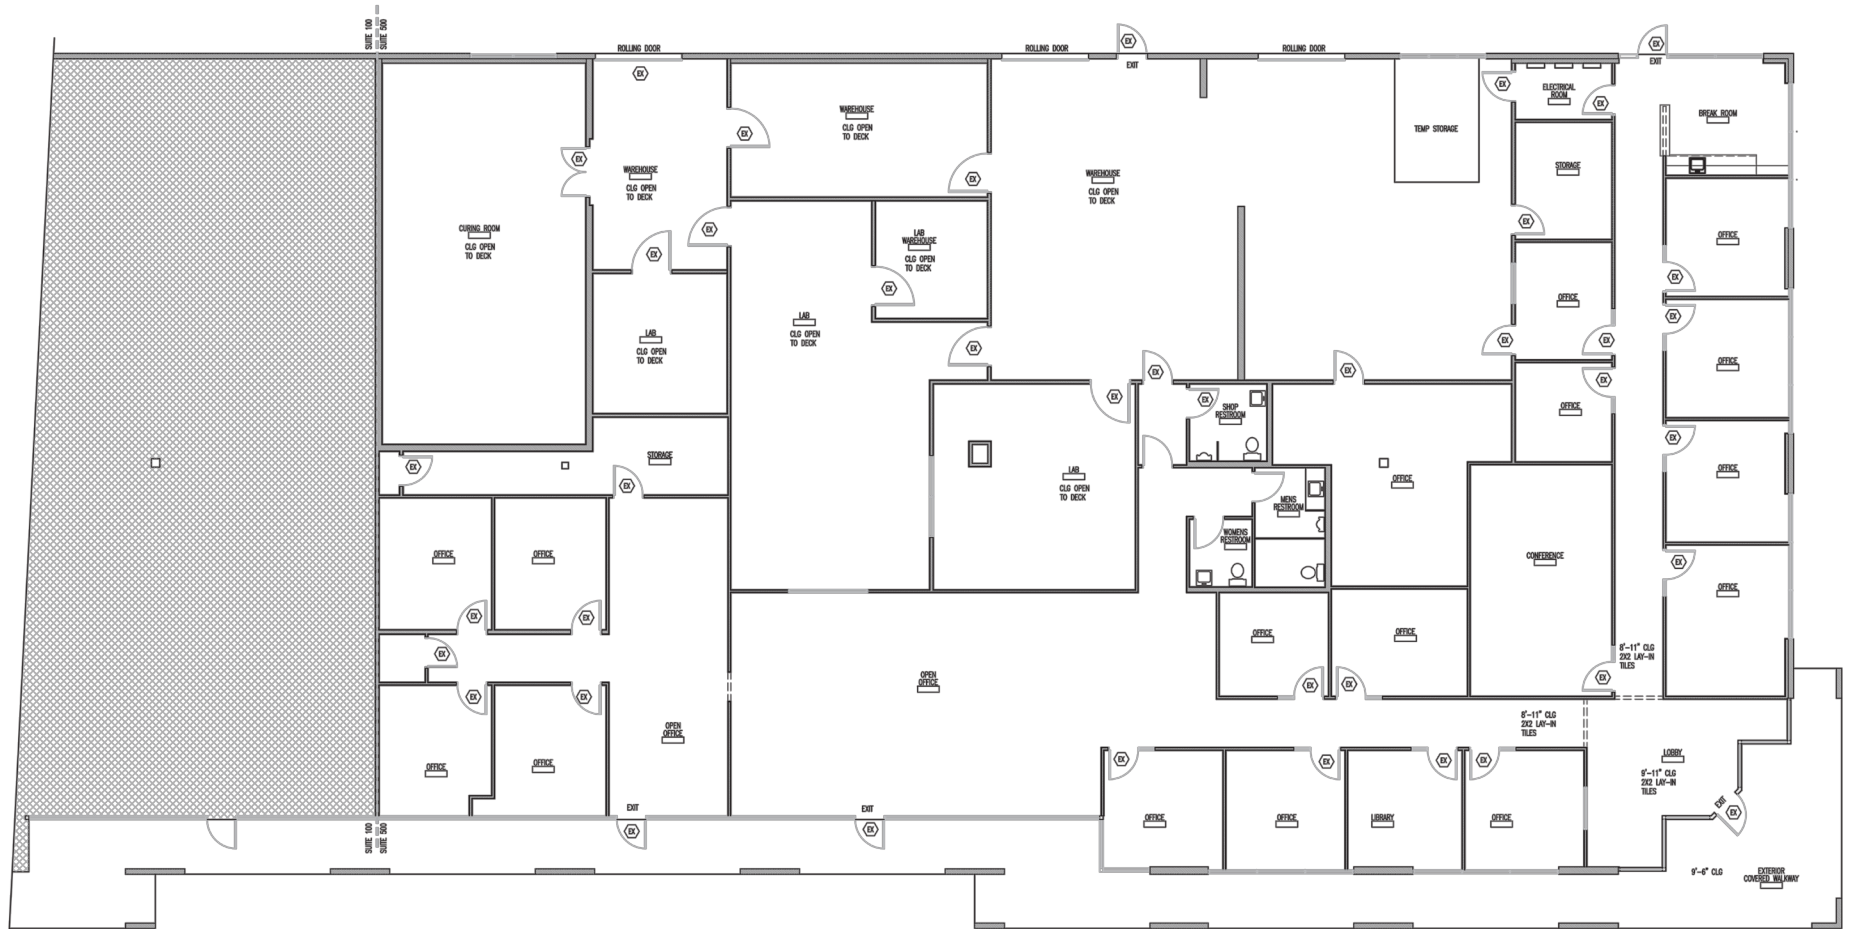

FOR LEASE | OFFICE | 9980 W SAM HOUSTON PKWY

SUITE 500  
13,144 Square Feet

MATT EASTERLING  
713.325.4112  
measterling@landparkco.com

RYAN BURNAMAN  
713-292-3485  
rburnaman@landparkco.com