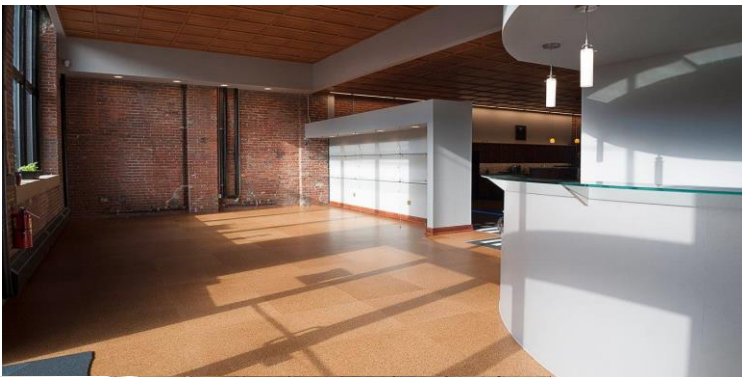

Fiber Optic Lines · LED Lighting

Newly Renovated Lobby

Located btwn Penn & Liberty Ave at 25th St

Kate Yannuzzi (724.316.1801)

kate@acresbrokerage.com

Allegheny Commercial Real Estate

101 Bradford Road Suite 200 Wexford, PA 15090