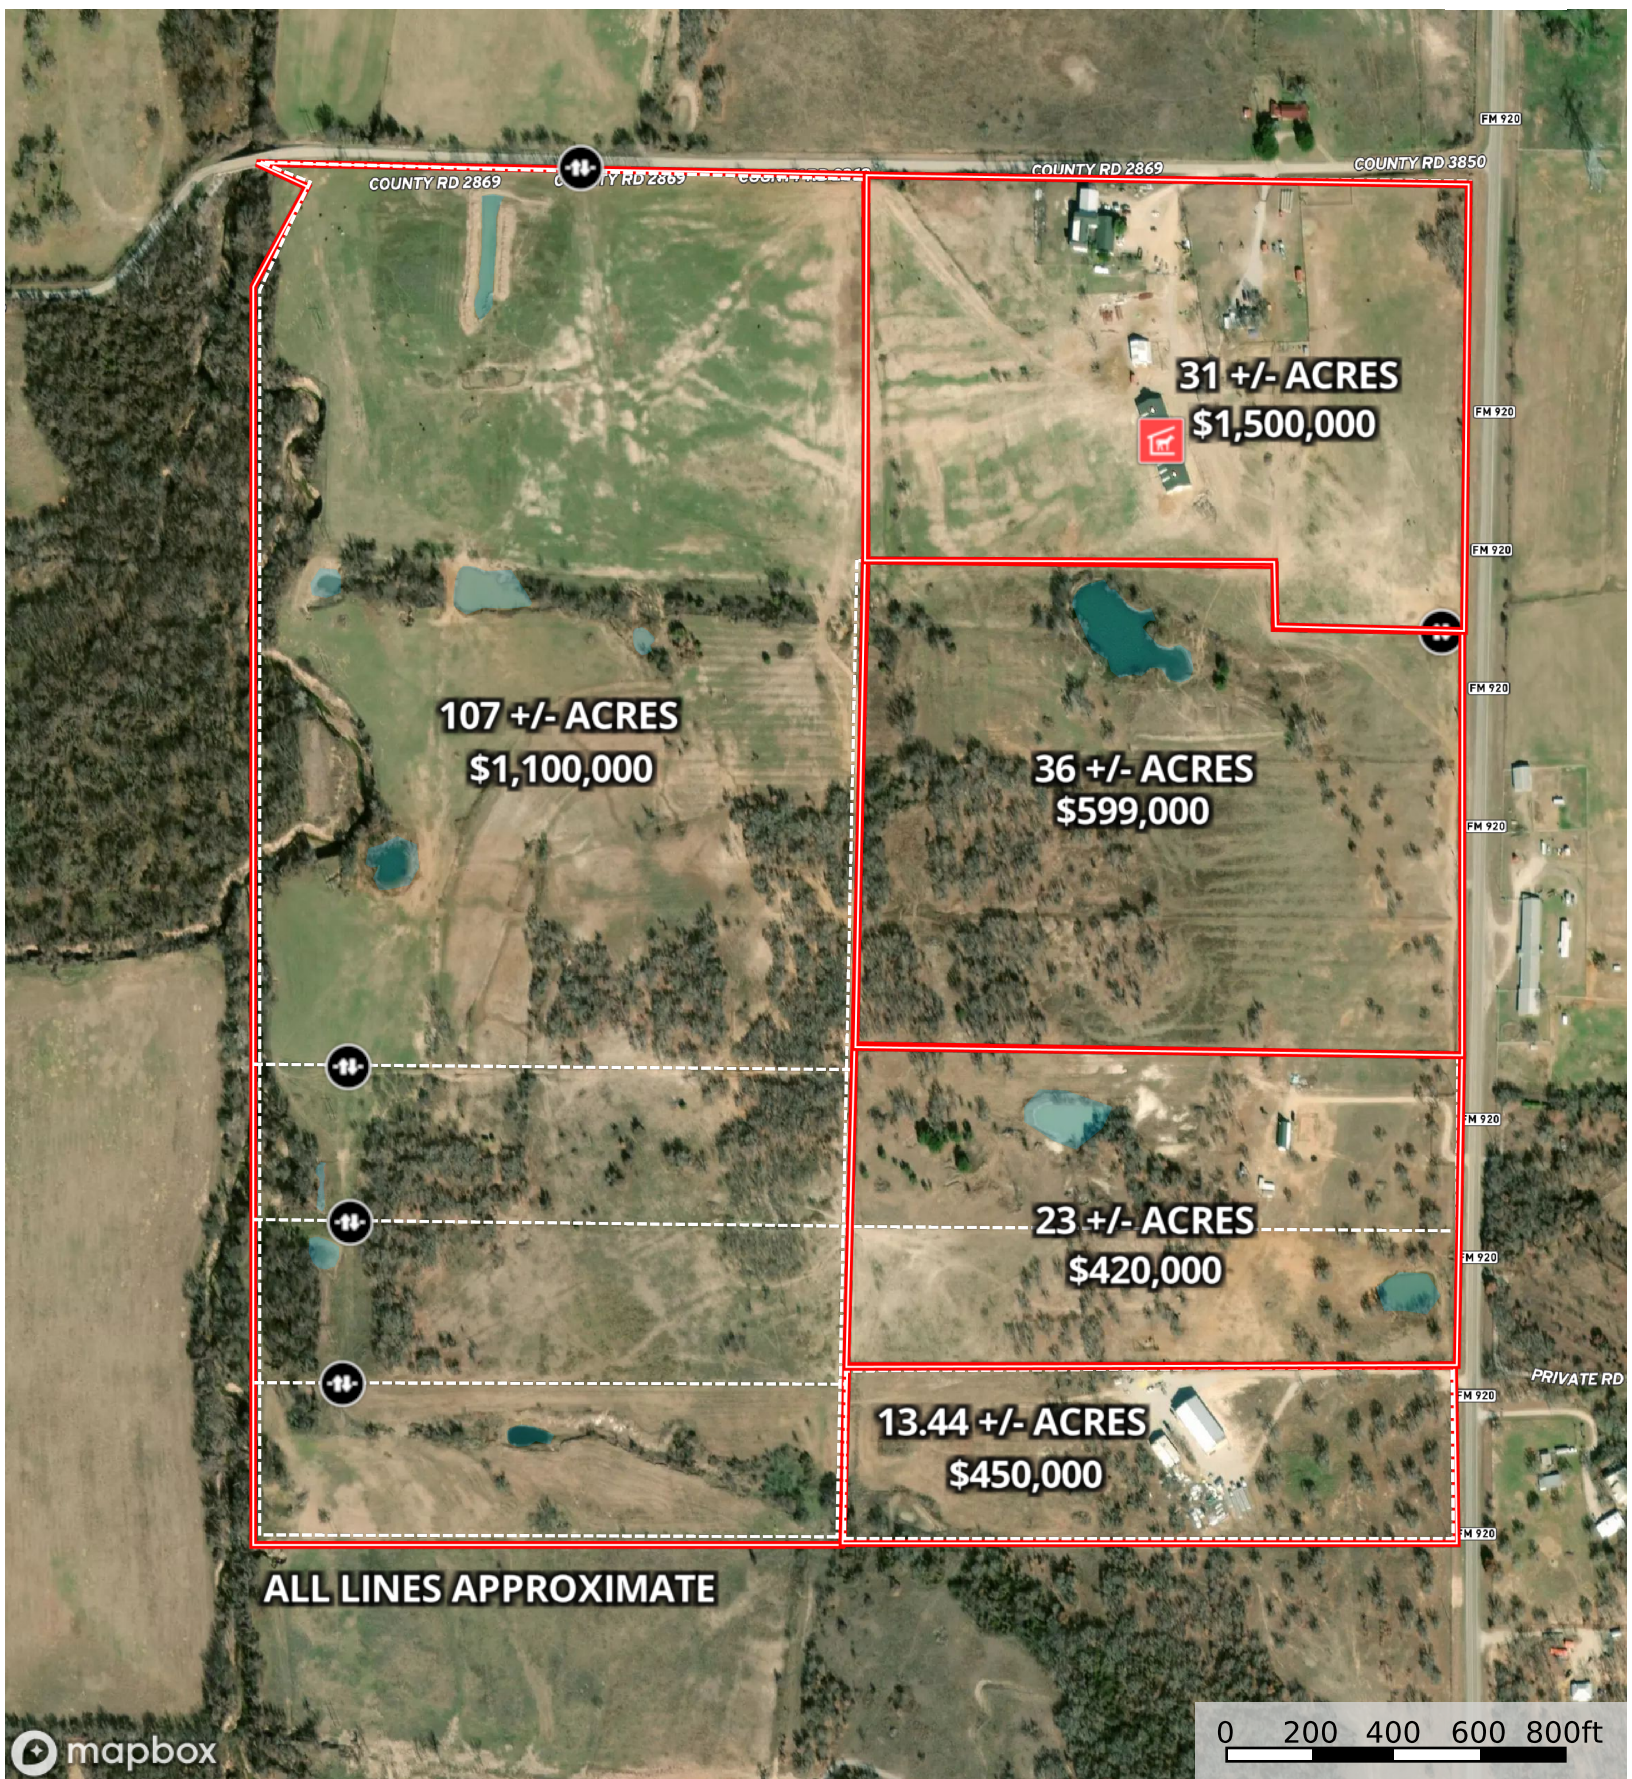

# Poolville CR 3850/FM 920 (107 Acres)

Texas, AC +/-

Gate Horse Stall Fence Pond / Tank Boundary