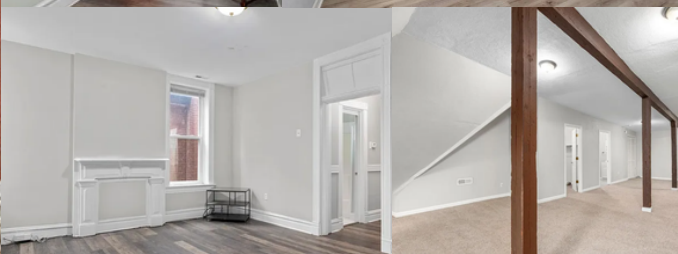

Exclusive Two-Property
12 Unit Multi Family Portfolio
100% Occupancy | 8 % CAP Rate

5931 Maple Avenue (6 units) and 3331-3335 South Jefferson Avenue (6 units).

- Strong Occupancy & Reliable Income** – 17,726 SF combined footprint with 100% occupancy & low turnover, providing consistent cash flow.
- Stabilized, Well-Maintained Assets** – Both properties demonstrate meticulous upkeep and proven operational performance.
- Attractive Investment Profile** – Low-rise/garden-style multifamily properties positioned to deliver enduring value and long-term stability.
- Strategic Addition to Any Portfolio** – Ideal for investors seeking dependable returns in the St. Louis multifamily market.