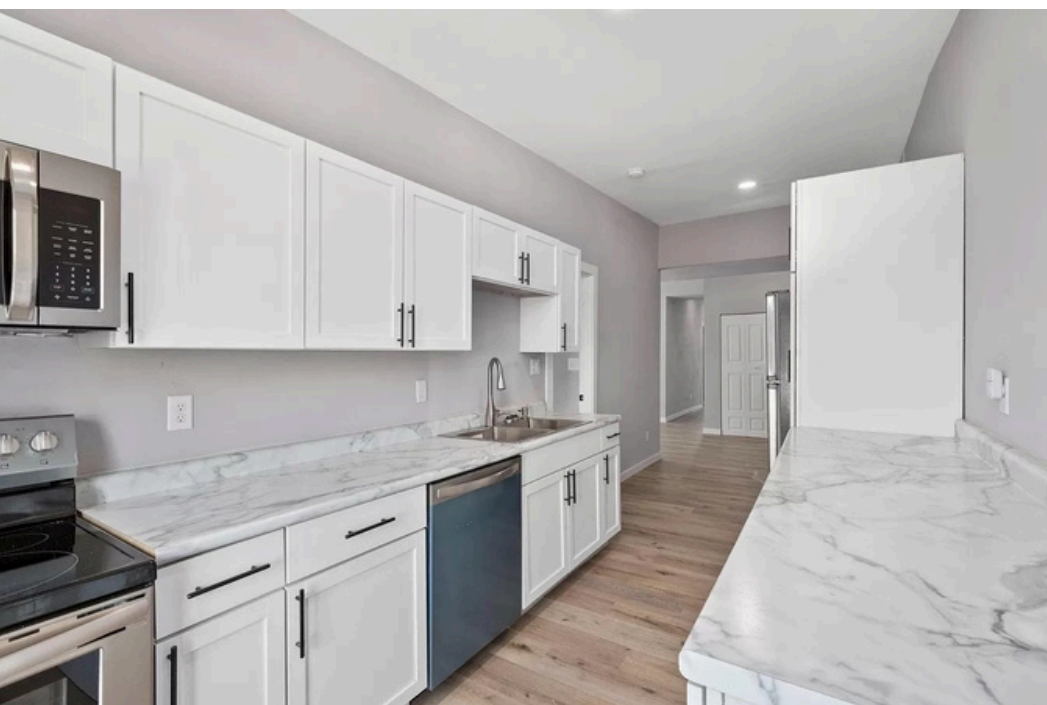

12 Unit Portfolio For Sale

SVN | Infinity
8 The Pines Court, #D
St. Louis, MO
(314)878-0303
www.SVNInfinity.com

5931 Maple Avenue | St. Louis | MO | 63112
3331-3335 South Jefferson Avenue | Saint Louis | MO | 63118