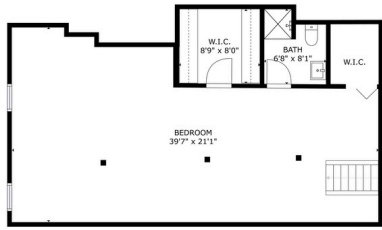

3331-3335 South Jefferson Avenue | Saint Louis | MO | 63118