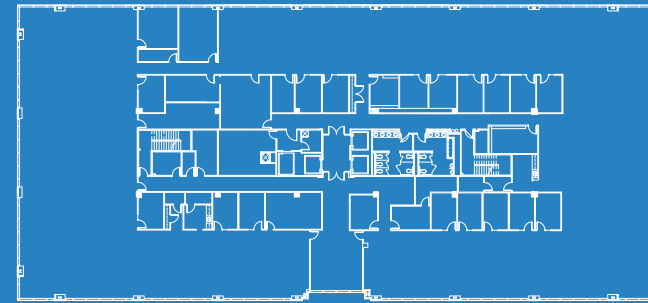

SUITE 250

6,140 RSF

AVAILABILITIES

3RD FLOOR

11,940 RSF

4TH FLOOR

26,938 RSF

5TH FLOOR