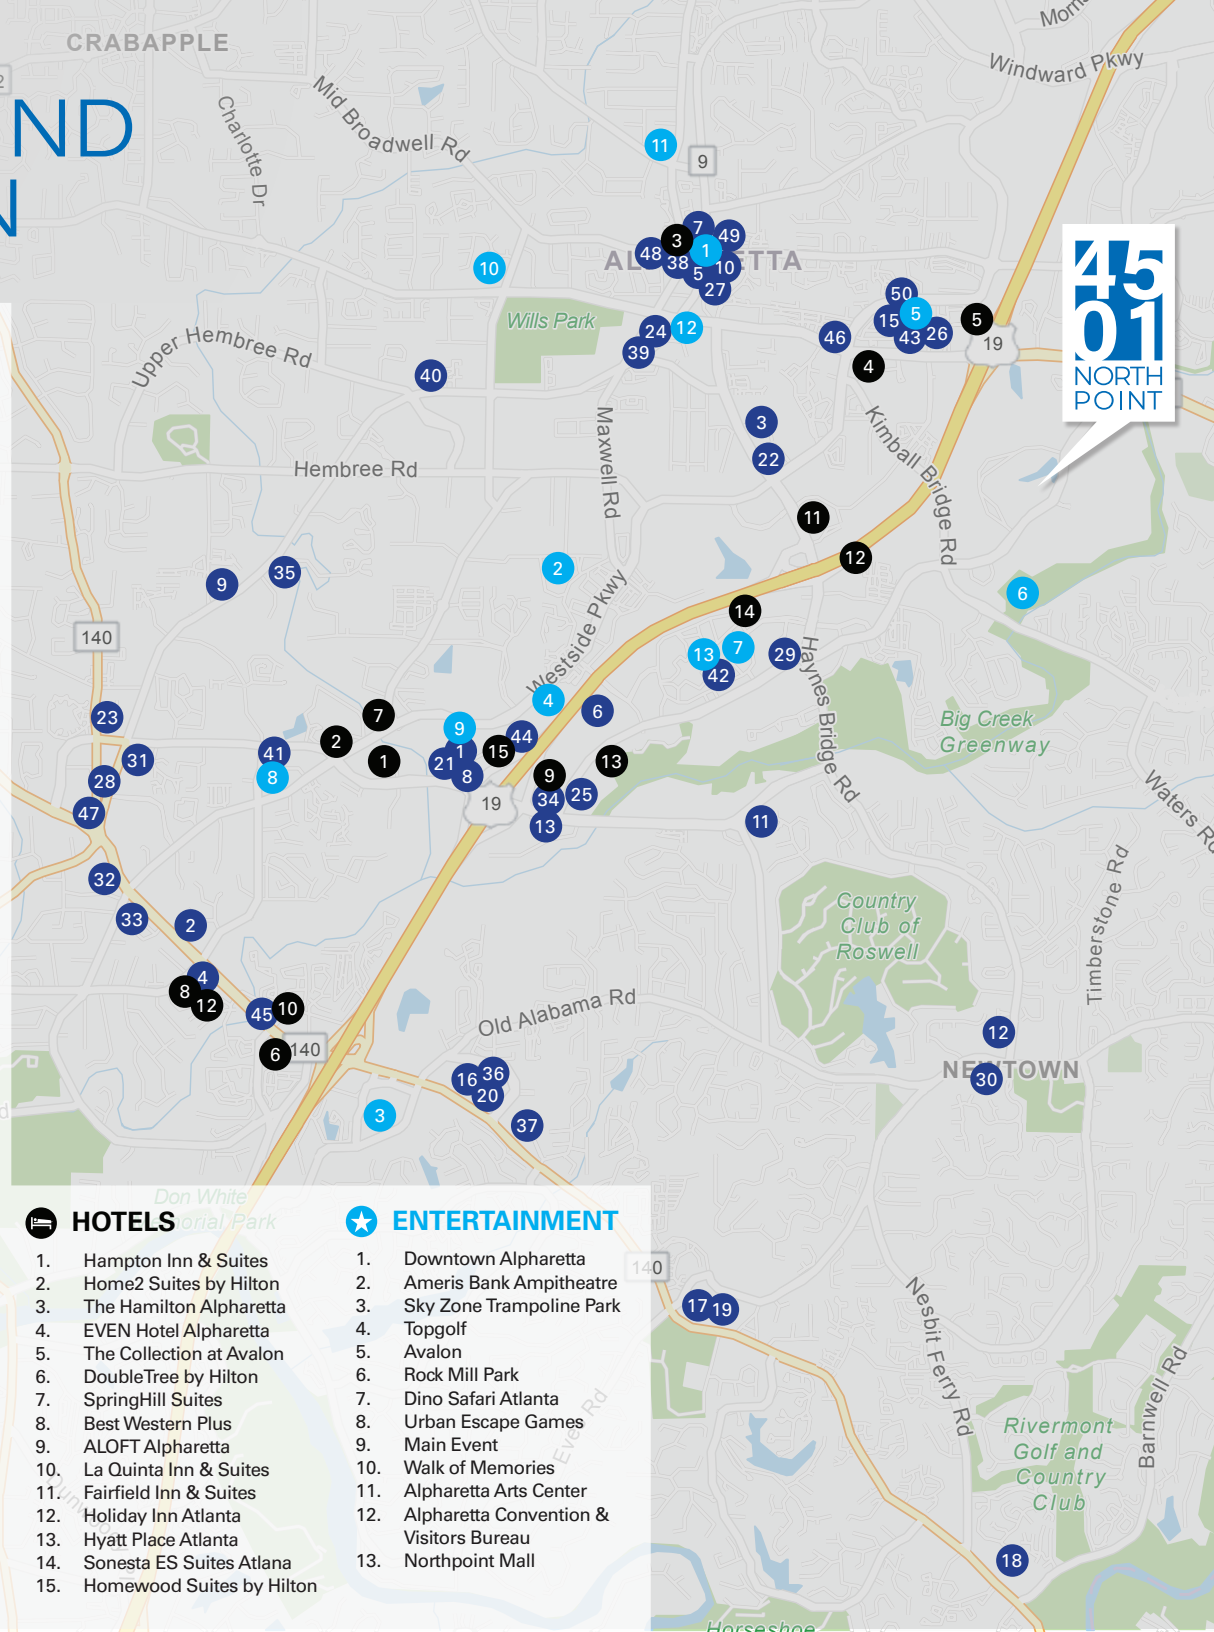

HOTELS

1. Hampton Inn & Suites
2. Home2 Suites by Hilton
3. The Hamilton Alpharetta
4. EVEN Hotel Alpharetta
5. The Collection at Avalon
6. DoubleTree by Hilton
7. SpringHill Suites
8. Best Western Plus
9. ALOFT Alpharetta
10. La Quinta Inn & Suites
11. Fairfield Inn & Suites
12. Holiday Inn Atlanta
13. Hyatt Place Atlanta
14. Sonesta ES Suites Atlanta
15. Homewood Suites by Hilton

ENTERTAINMENT

1. Downtown Alpharetta
2. Ameris Bank Ampitheatre
3. Sky Zone Trampoline Park
4. Topgolf
5. Avalon
6. Rock Mill Park
7. Dino Safari Atlanta
8. Urban Escape Games
9. Main Event
10. Walk of Memories
11. Alpharetta Arts Center
12. Alpharetta Convention & Visitors Bureau
13. Northpoint Mall

50+
RESTAURANTS

14+
HOTELS

12+
ENTERTAINMENT
ESTABLISHMENTS

Nearby Amenities
Hundreds of nearby amenities including restaurants, hotels, entertainment, including Avalon and North Point Mall within a 5 minute drive.