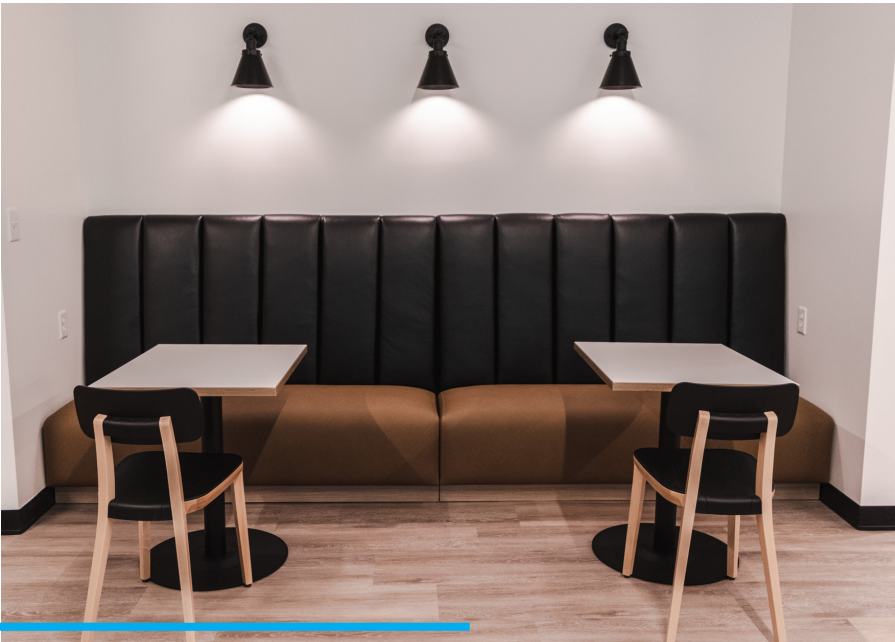

NEWLY RENOVATED LOBBY

AVAILABILITIES

SUITE 175

2,449 RSF

SUITE 275

1,815 RSF

SUITE 250A

2,893 RSF