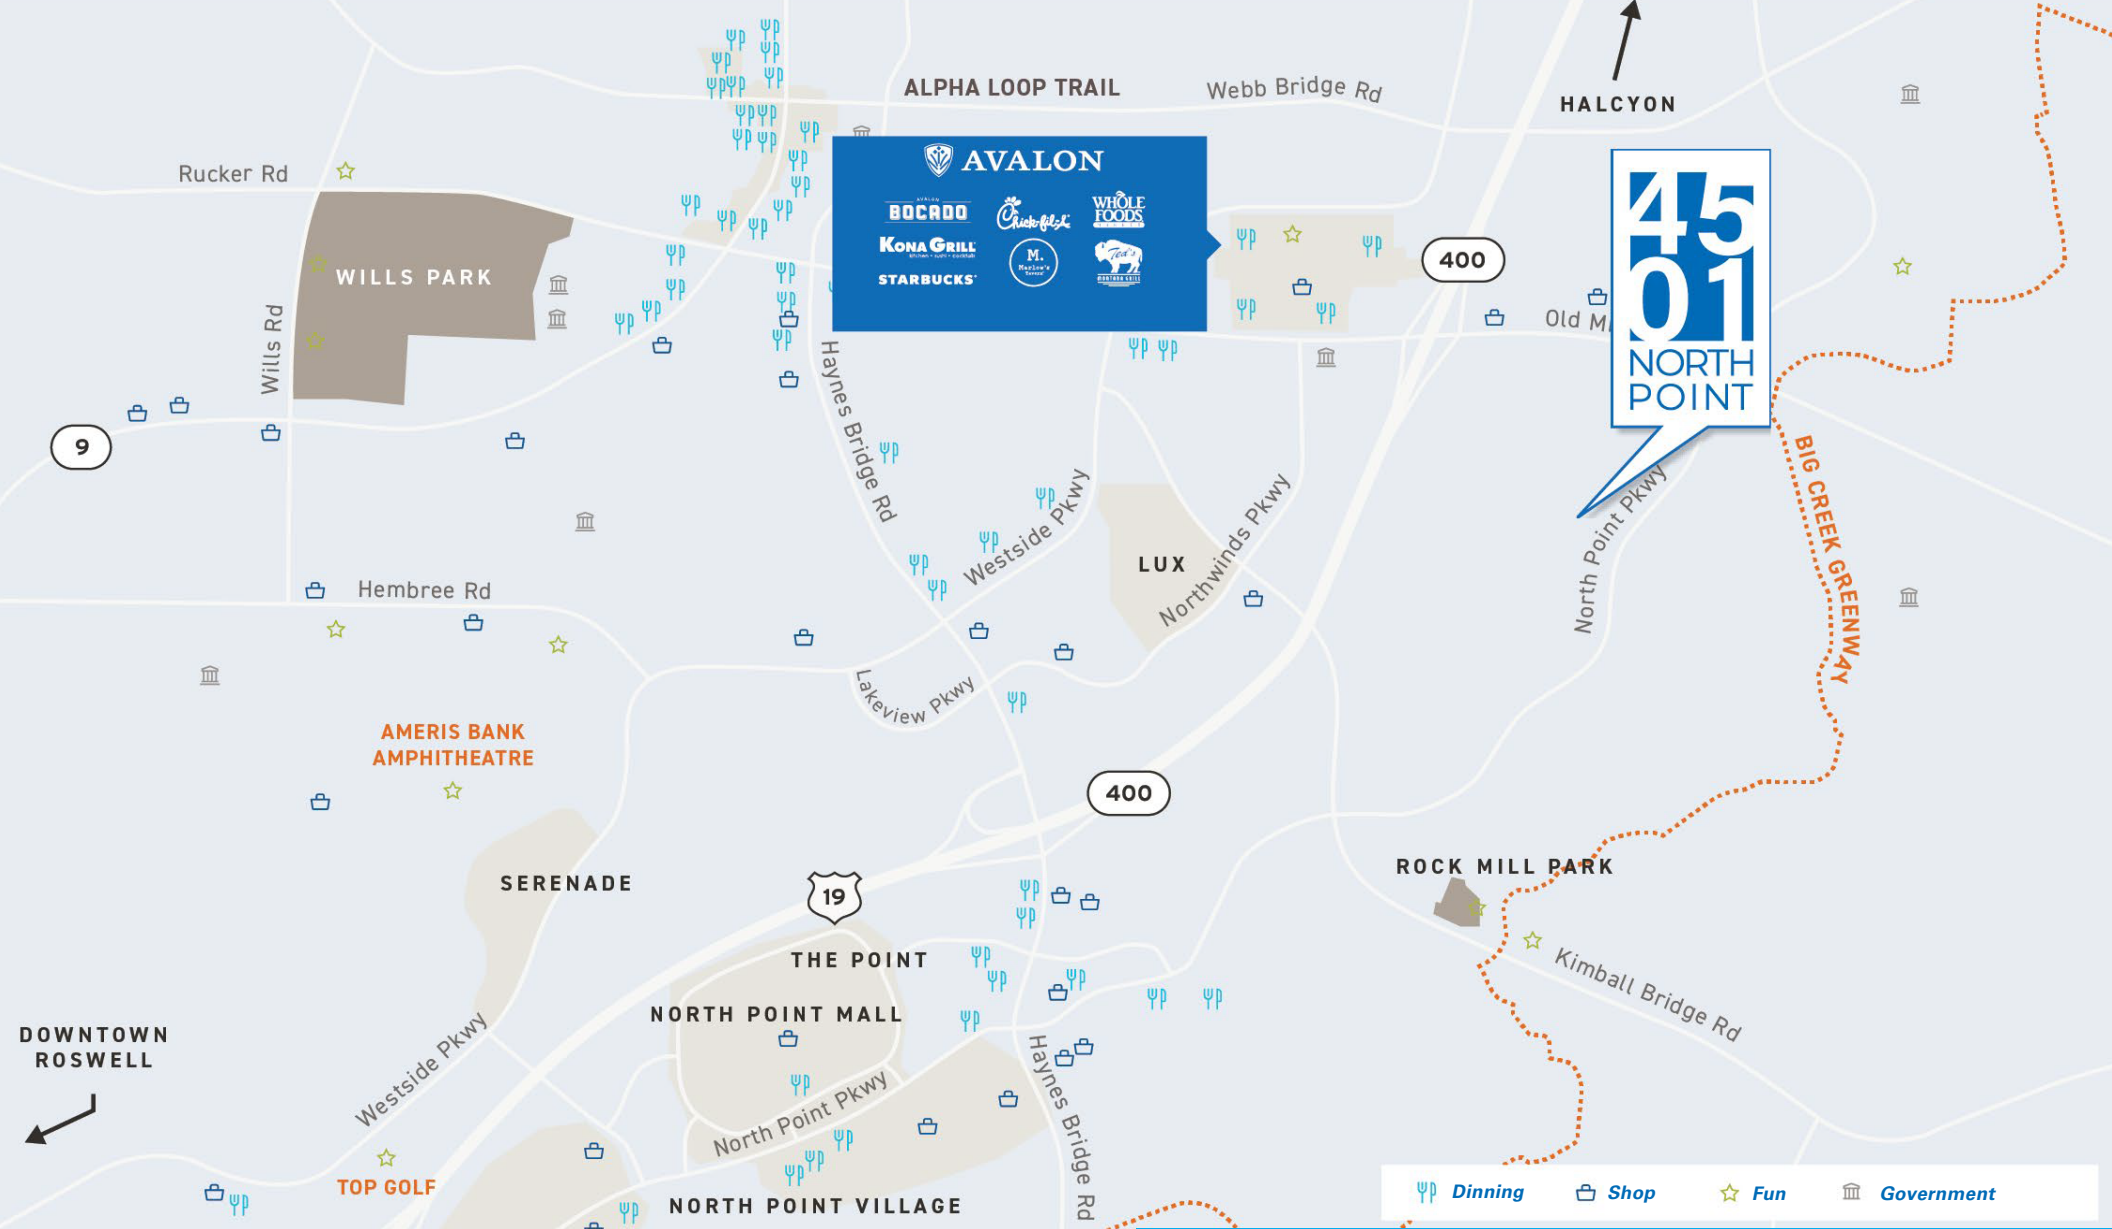

HOTELS

1. Hampton Inn & Suites
2. Home2 Suites by Hilton
3. The Hamilton Alpharetta
4. EVEN Hotel Alpharetta
5. The Collection at Avalon
6. DoubleTree by Hilton
7. SpringHill Suites
8. Best Western Plus
9. ALOFT Alpharetta
10. La Quinta Inn & Suites
11. Fairfield Inn & Suites
12. Holiday Inn Atlanta
13. Hyatt Place Atlanta
14. Sonesta ES Suites Atlanta
15. Homewood Suites by Hilton

ENTERTAINMENT

1. Downtown Alpharetta
2. Ameris Bank Ampitheatre
3. Sky Zone Trampoline Park
4. Topgolf
5. Avalon
6. Rock Mill Park
7. Dino Safari Atlanta
8. Urban Escape Games
9. Main Event
10. Walk of Memories
11. Alpharetta Arts Center
12. Alpharetta Convention & Visitors Bureau
13. Northpoint Mall

50+
RESTAURANTS

14+
HOTELS

12+
ENTERTAINMENT
ESTABLISHMENTS

Nearby Amenities
Hundreds of nearby amenities including restaurants, hotels, entertainment, including Avalon and North Point Mall within a 5 minute drive.