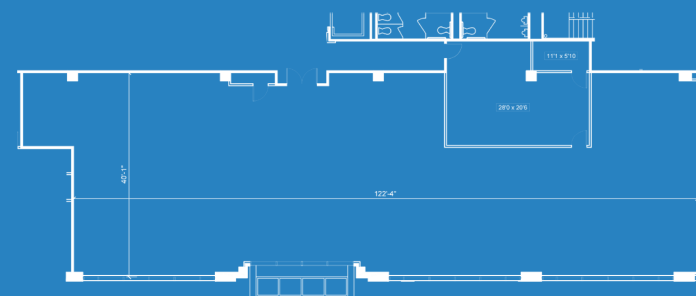

NEWLY RENOVATED LOBBY

AVAILABILITIES

SUITE 175

2,449 RSF

SUITE 275

1,815 RSF

SUITE 250A

2,893 RSF

SUITE 250

6,140 RSF

AVAILABILITIES

3RD FLOOR

11,940 RSF

4TH FLOOR

26,938 RSF

5TH FLOOR