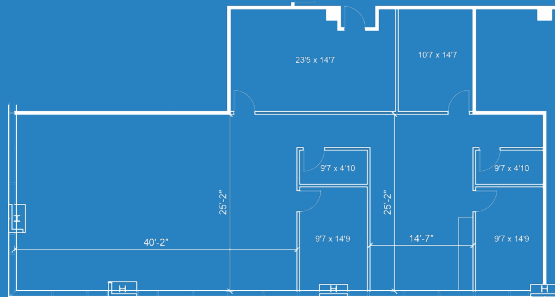

NEWLY RENOVATED LOBBY

AVAILABILITIES

SUITE 175

2,449 RSF

SUITE 275

1,815 RSF

SUITE 250A

2,893 RSF

SUITE 250

6,140 RSF

AVAILABILITIES

3RD FLOOR

11,940 RSF

4TH FLOOR

26,938 RSF

5TH FLOOR