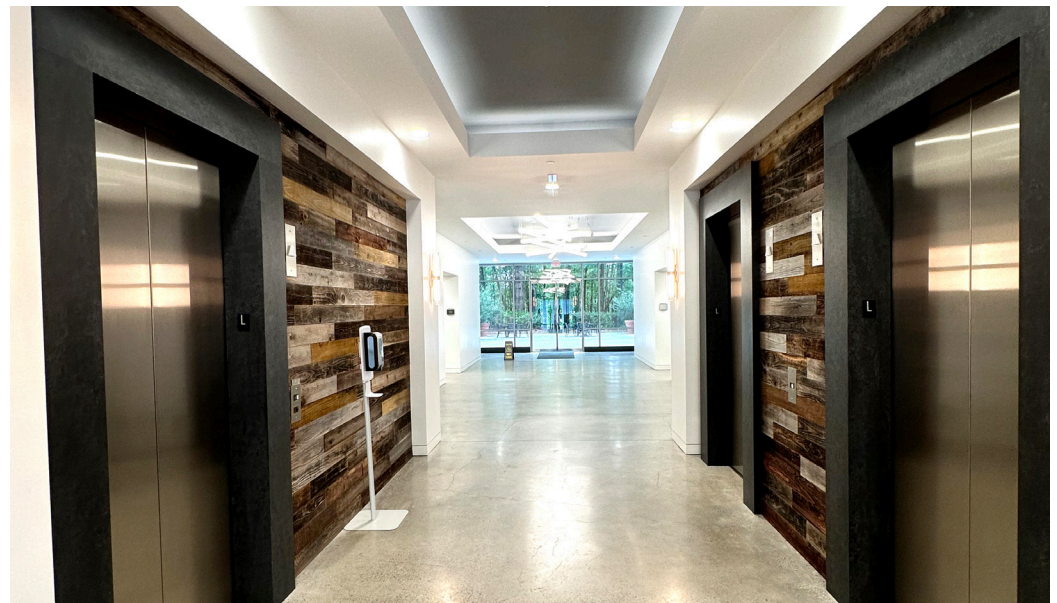

NEWLY RENOVATED LOBBY