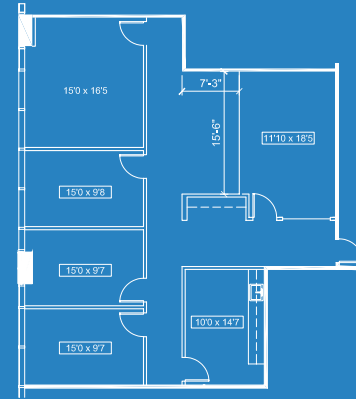

NEWLY RENOVATED LOBBY

AVAILABILITIES

SUITE 175

2,449 RSF

SUITE 275

1,815 RSF

SUITE 250A

2,893 RSF

SUITE 250

6,140 RSF

AVAILABILITIES

3RD FLOOR

11,940 RSF

4TH FLOOR

26,938 RSF

5TH FLOOR