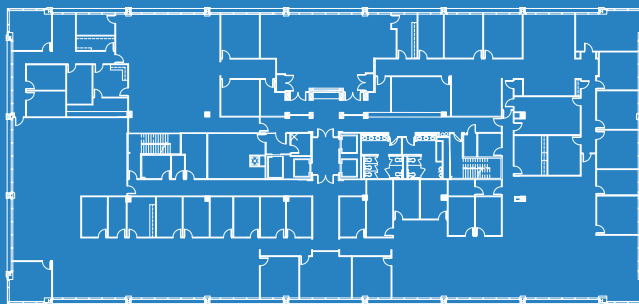

SUITE 250

6,140 RSF

AVAILABILITIES

3RD FLOOR

11,940 RSF

4TH FLOOR

26,938 RSF

5TH FLOOR