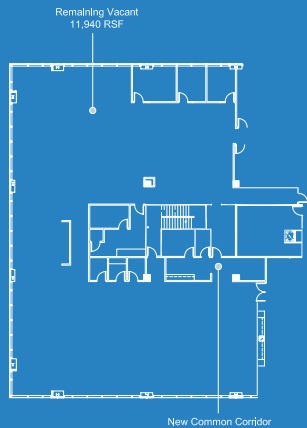

NEWLY RENOVATED LOBBY

AVAILABILITIES

SUITE 175

2,449 RSF

SUITE 275

1,815 RSF

SUITE 250A

2,893 RSF

SUITE 250

6,140 RSF

AVAILABILITIES

3RD FLOOR

11,940 RSF

4TH FLOOR

26,938 RSF

5TH FLOOR