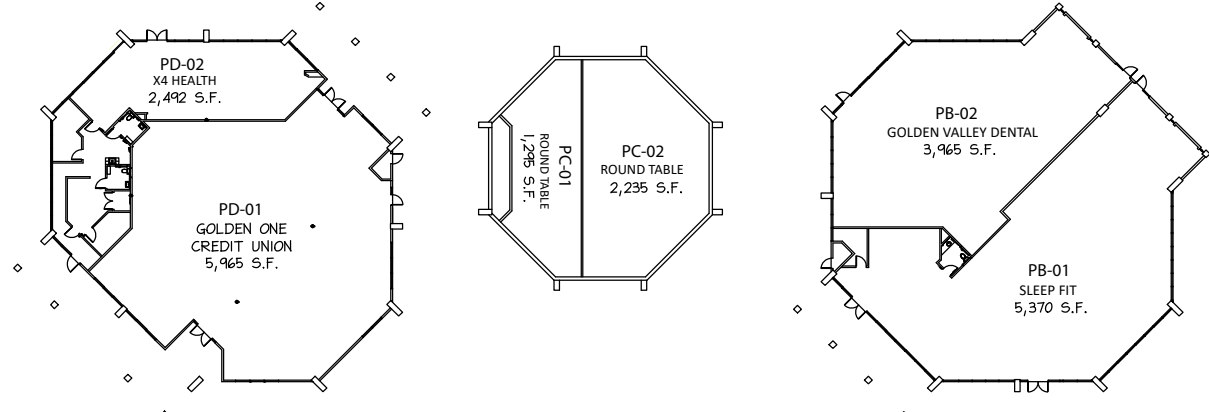

LEASING BY:

MASON
ASSET MANAGEMENT

CH Capital Group

**SIERRA VISTA MALL
CLOVIS, CA**

4403 E BLACK HORSE PIKE

LEASE PLAN
LP1

Leased
 Available