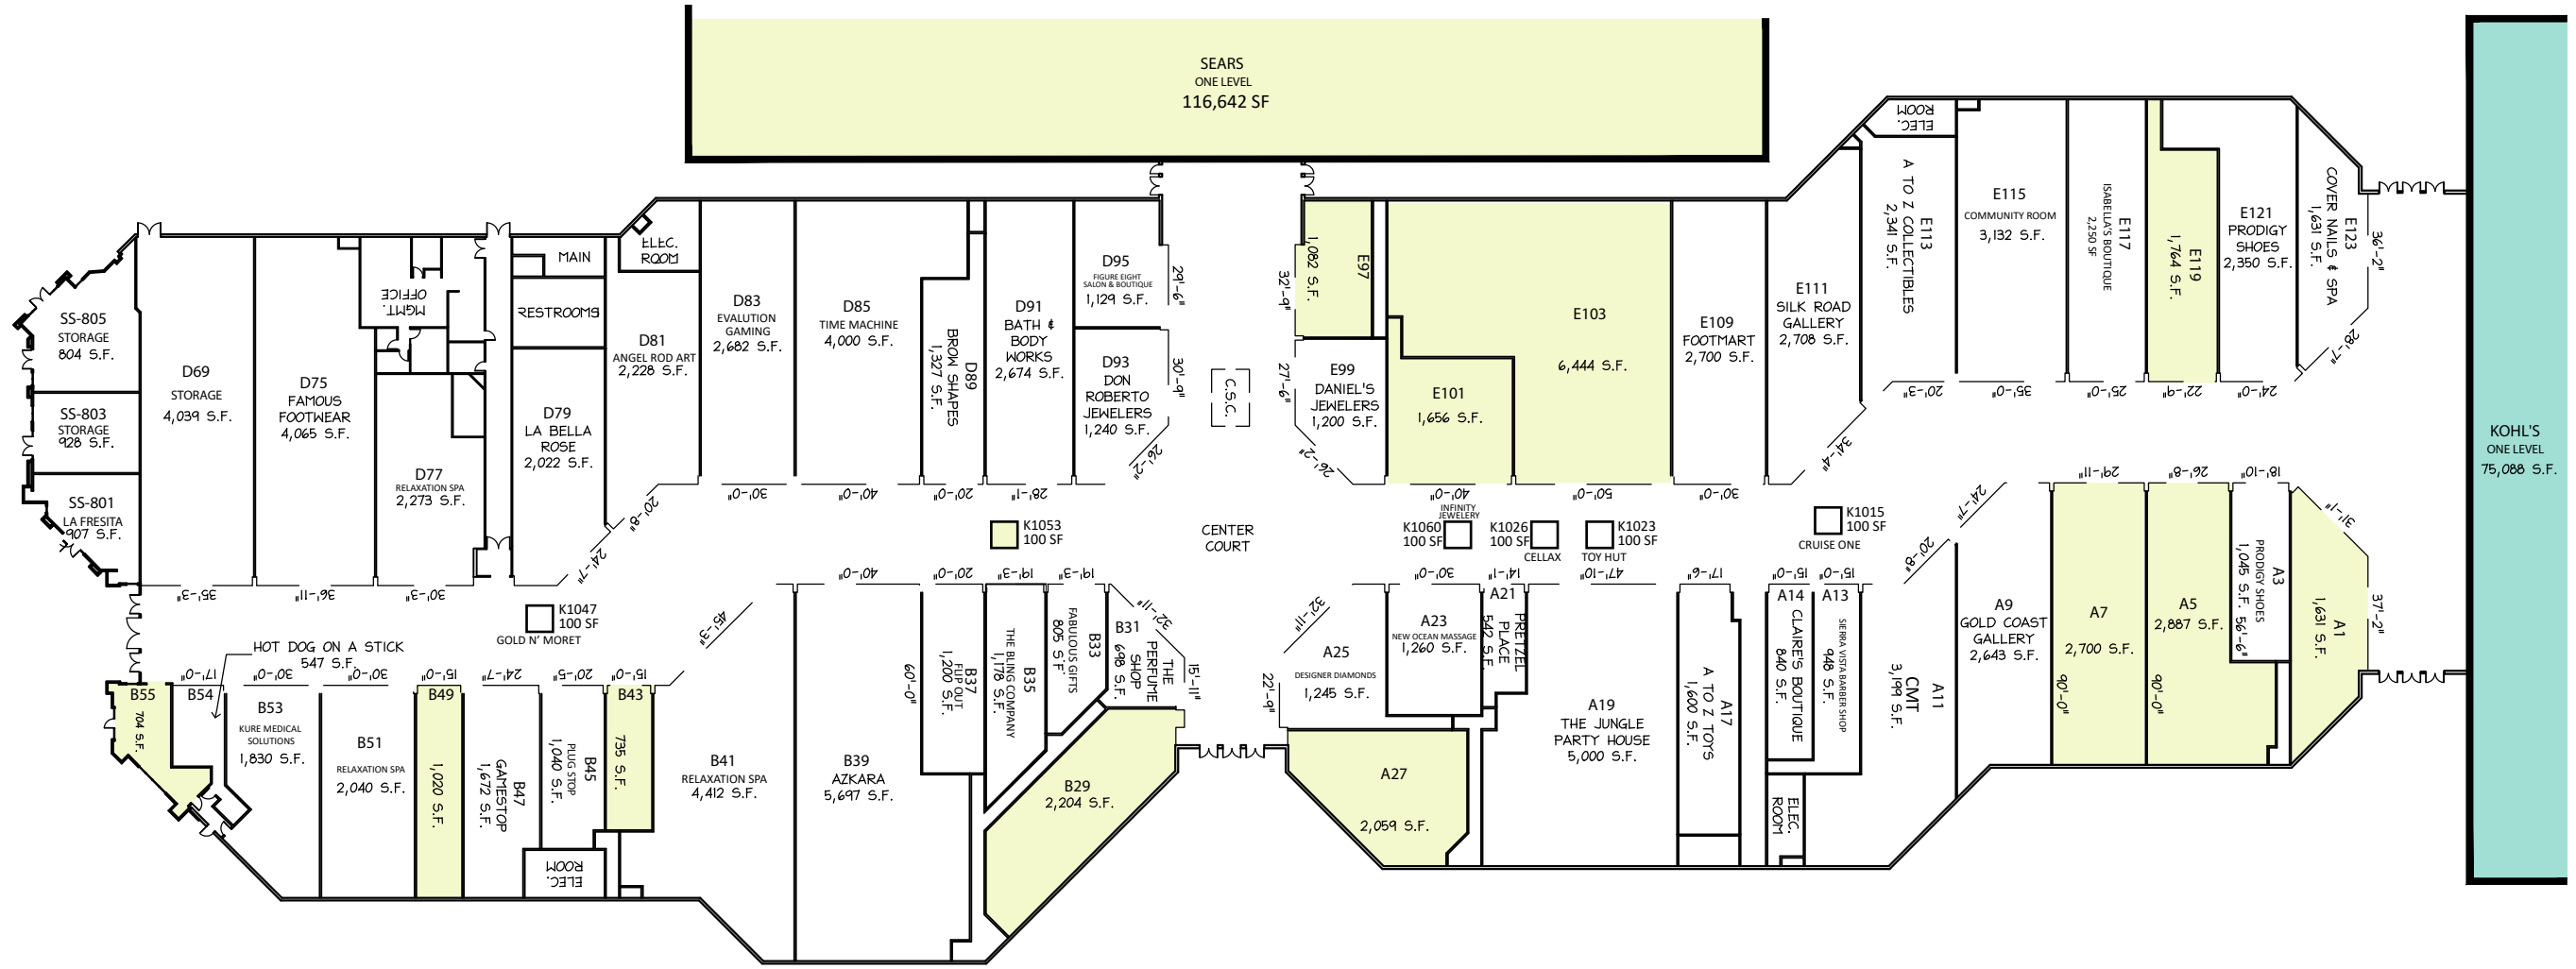

LEASING BY:

MASON
ASSET MANAGEMENT

CH Capital Group

**SIERRA VISTA MALL
CLOVIS, CA**

4403 E BLACK HORSE PIKE

LEASE PLAN
LP1

Leased
 Available