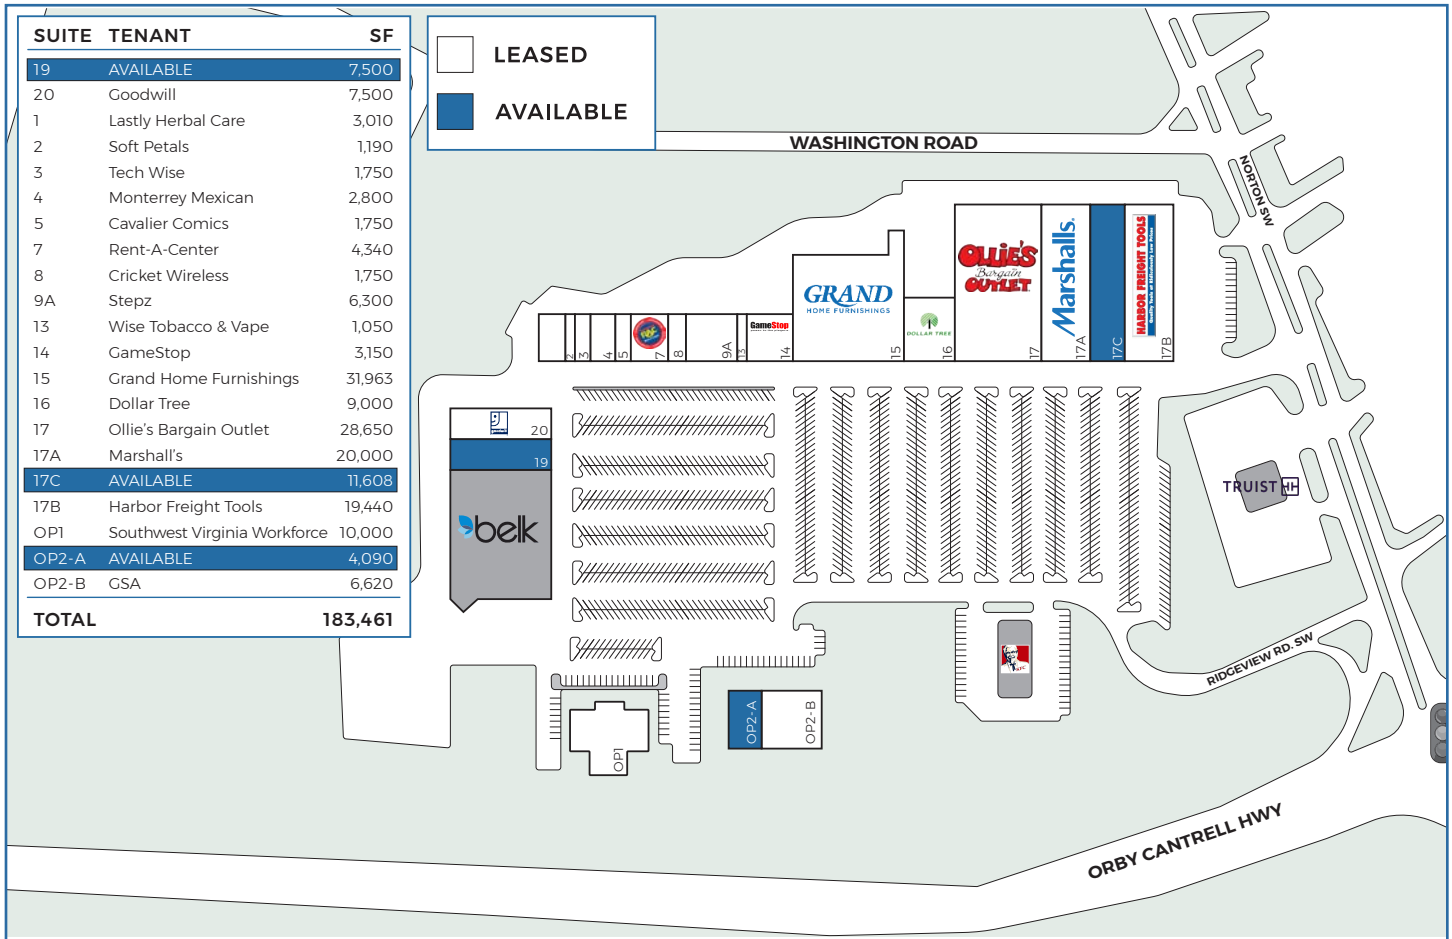

Fogo Realty makes no warranty or representation as to the accuracy of the information contained herein which has been obtained from sources deemed reliable.