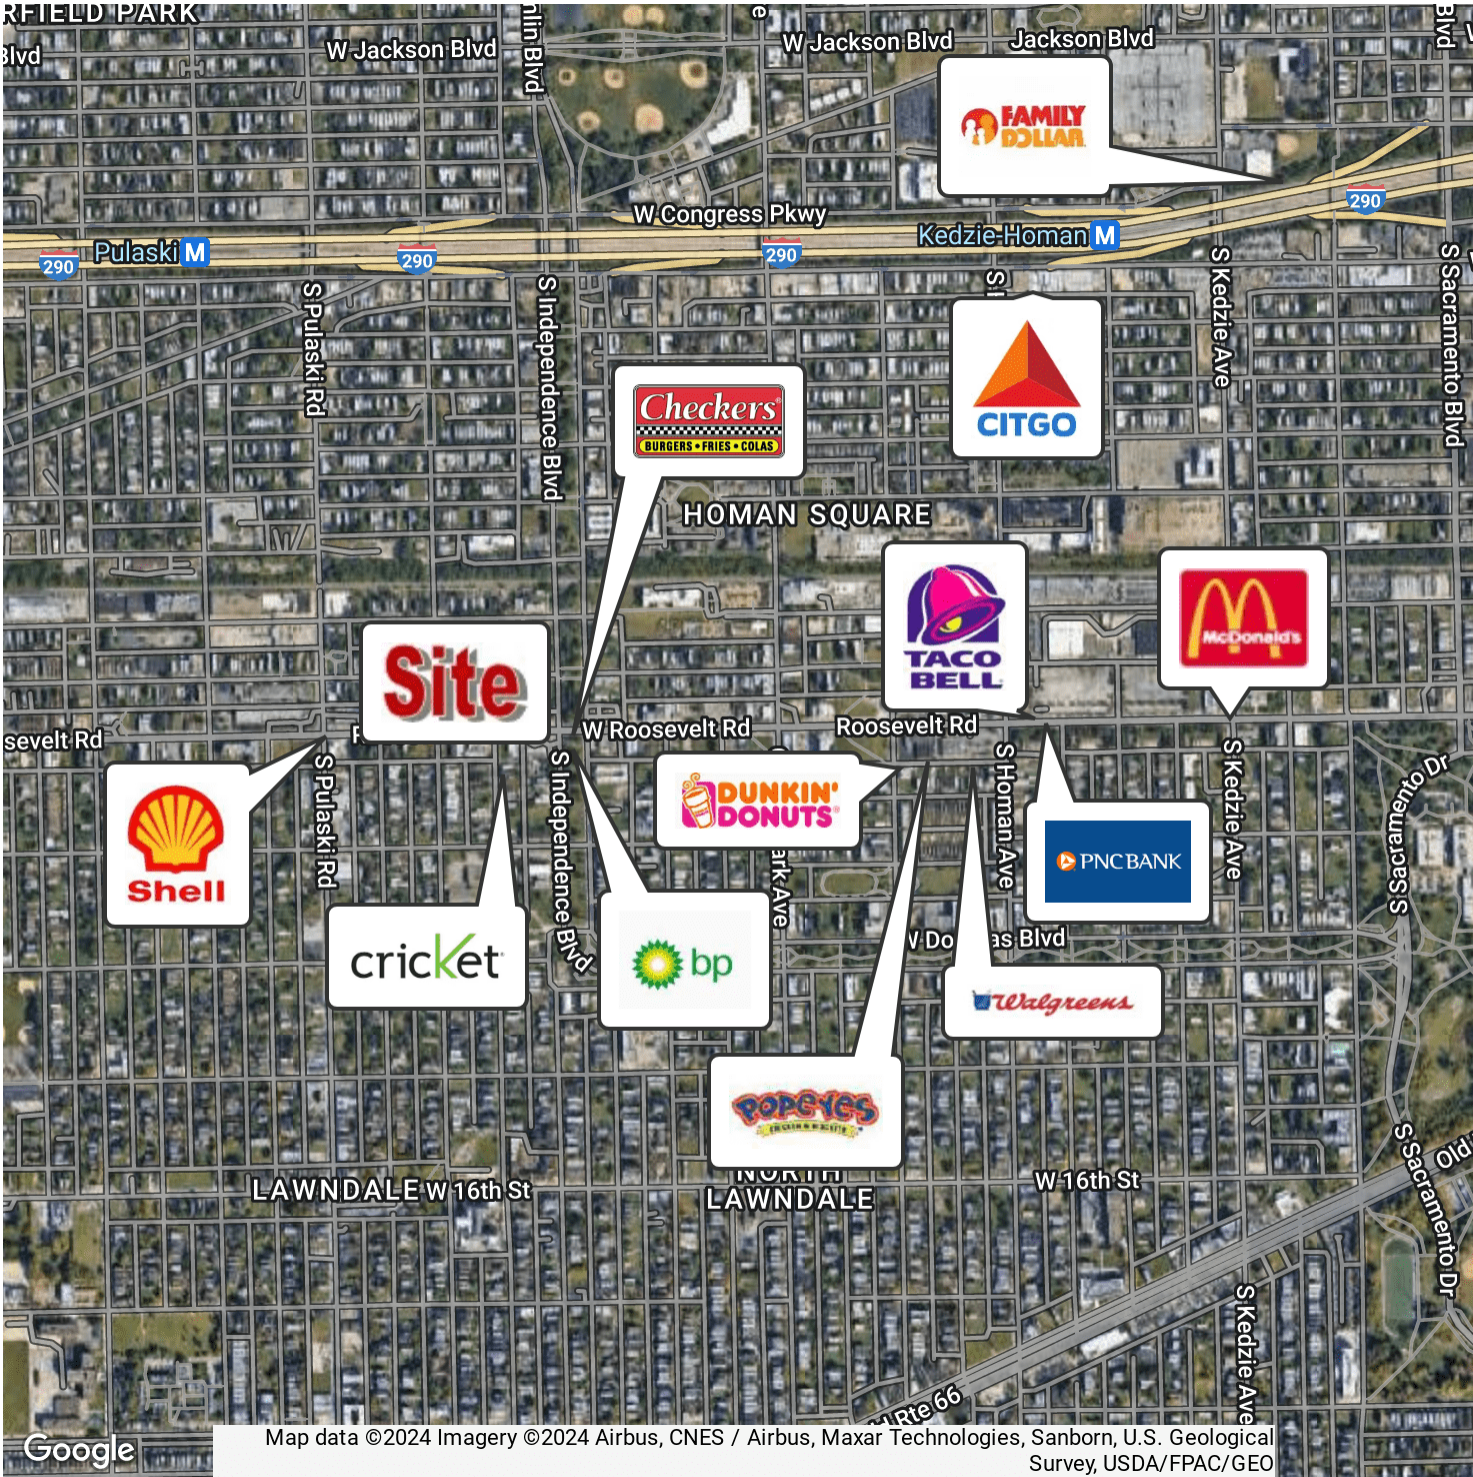

3901-3907 W Roosevelt, Chicago, IL 60624

Roosevelt & Springfield

Land For Sale January 13, 2024

for more information

Neil Haleem

708.873.5540
neil@networkregroup.com

Adam Haleem

708.800.6487
adam@networkregroup.com