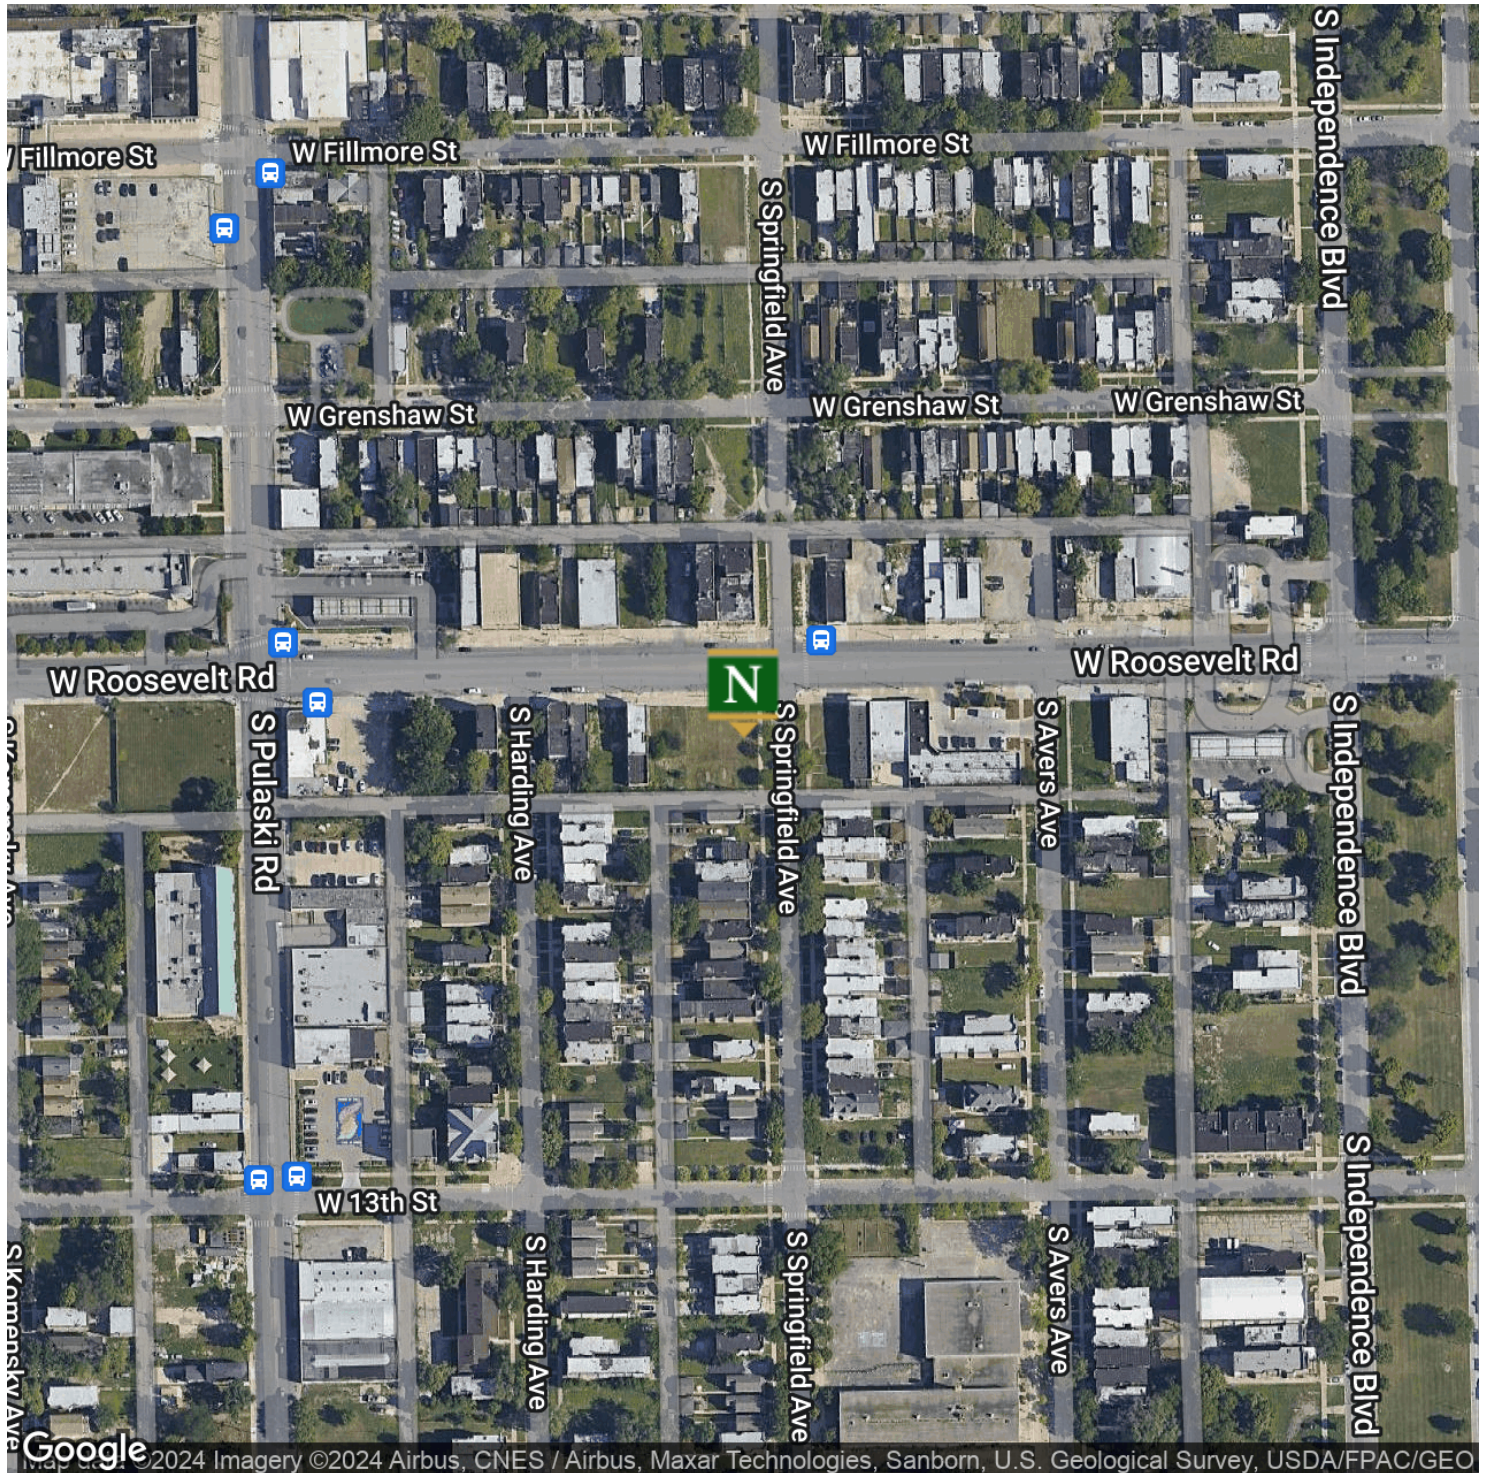

3901-3907 W Roosevelt, Chicago, IL 60624

Roosevelt & Springfield

Land For Sale January 13, 2024

for more information

Neil Haleem

708.873.5540
neil@networkregroup.com

Adam Haleem

708.800.6487
adam@networkregroup.com