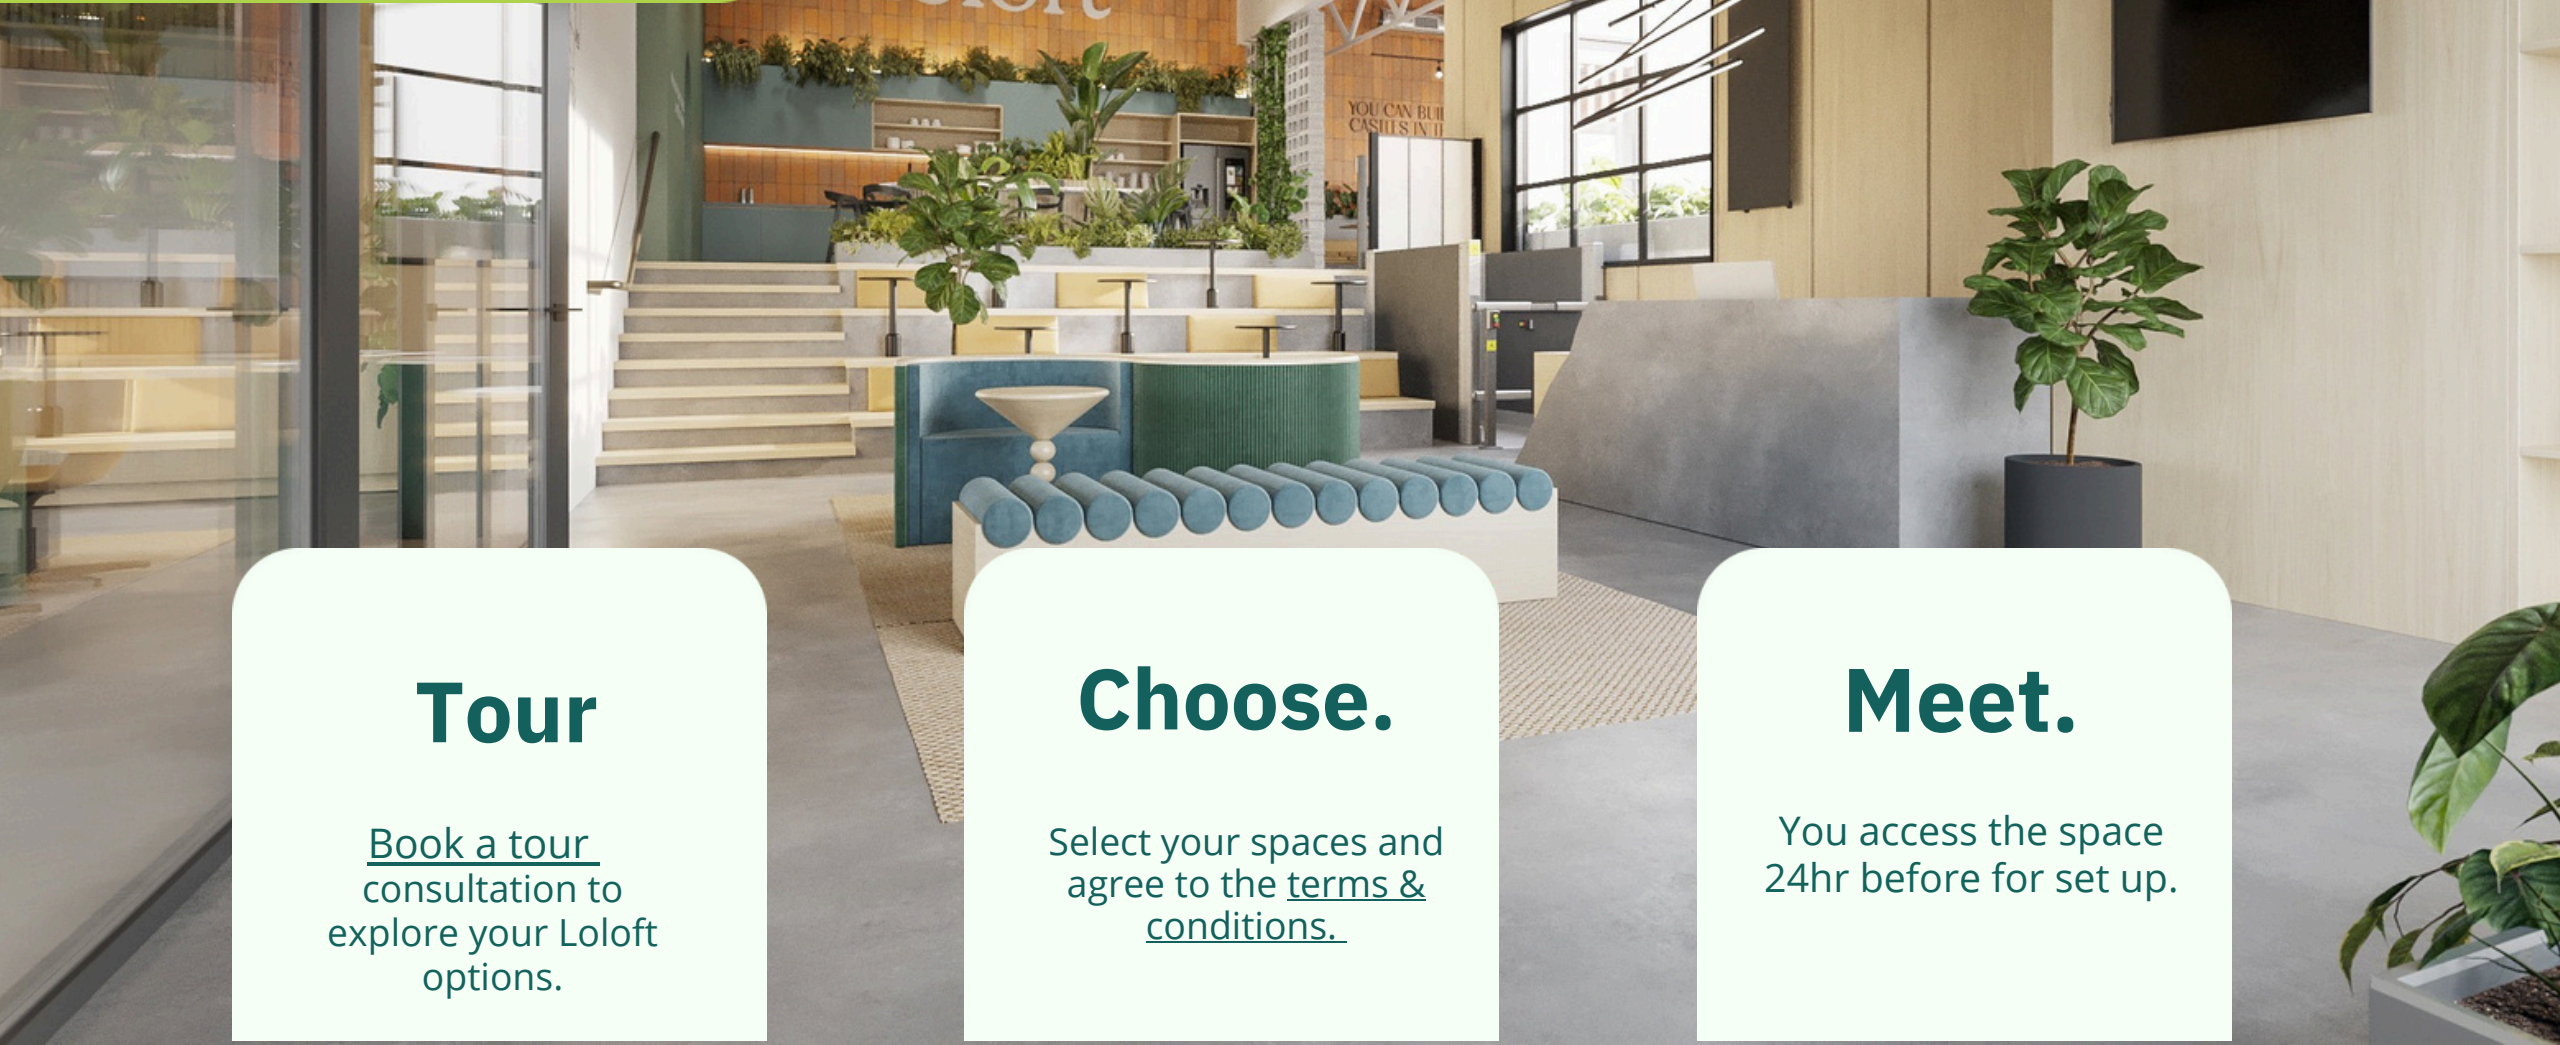

Contact us to secure your Loloft space today.

Contact Information

+1 479 208 6499

info@loloft.com

Tour

Book a tour consultation to explore your Loloft options.

Choose.

Select your spaces and agree to the terms & conditions.

Meet.

You access the space 24hr before for set up.