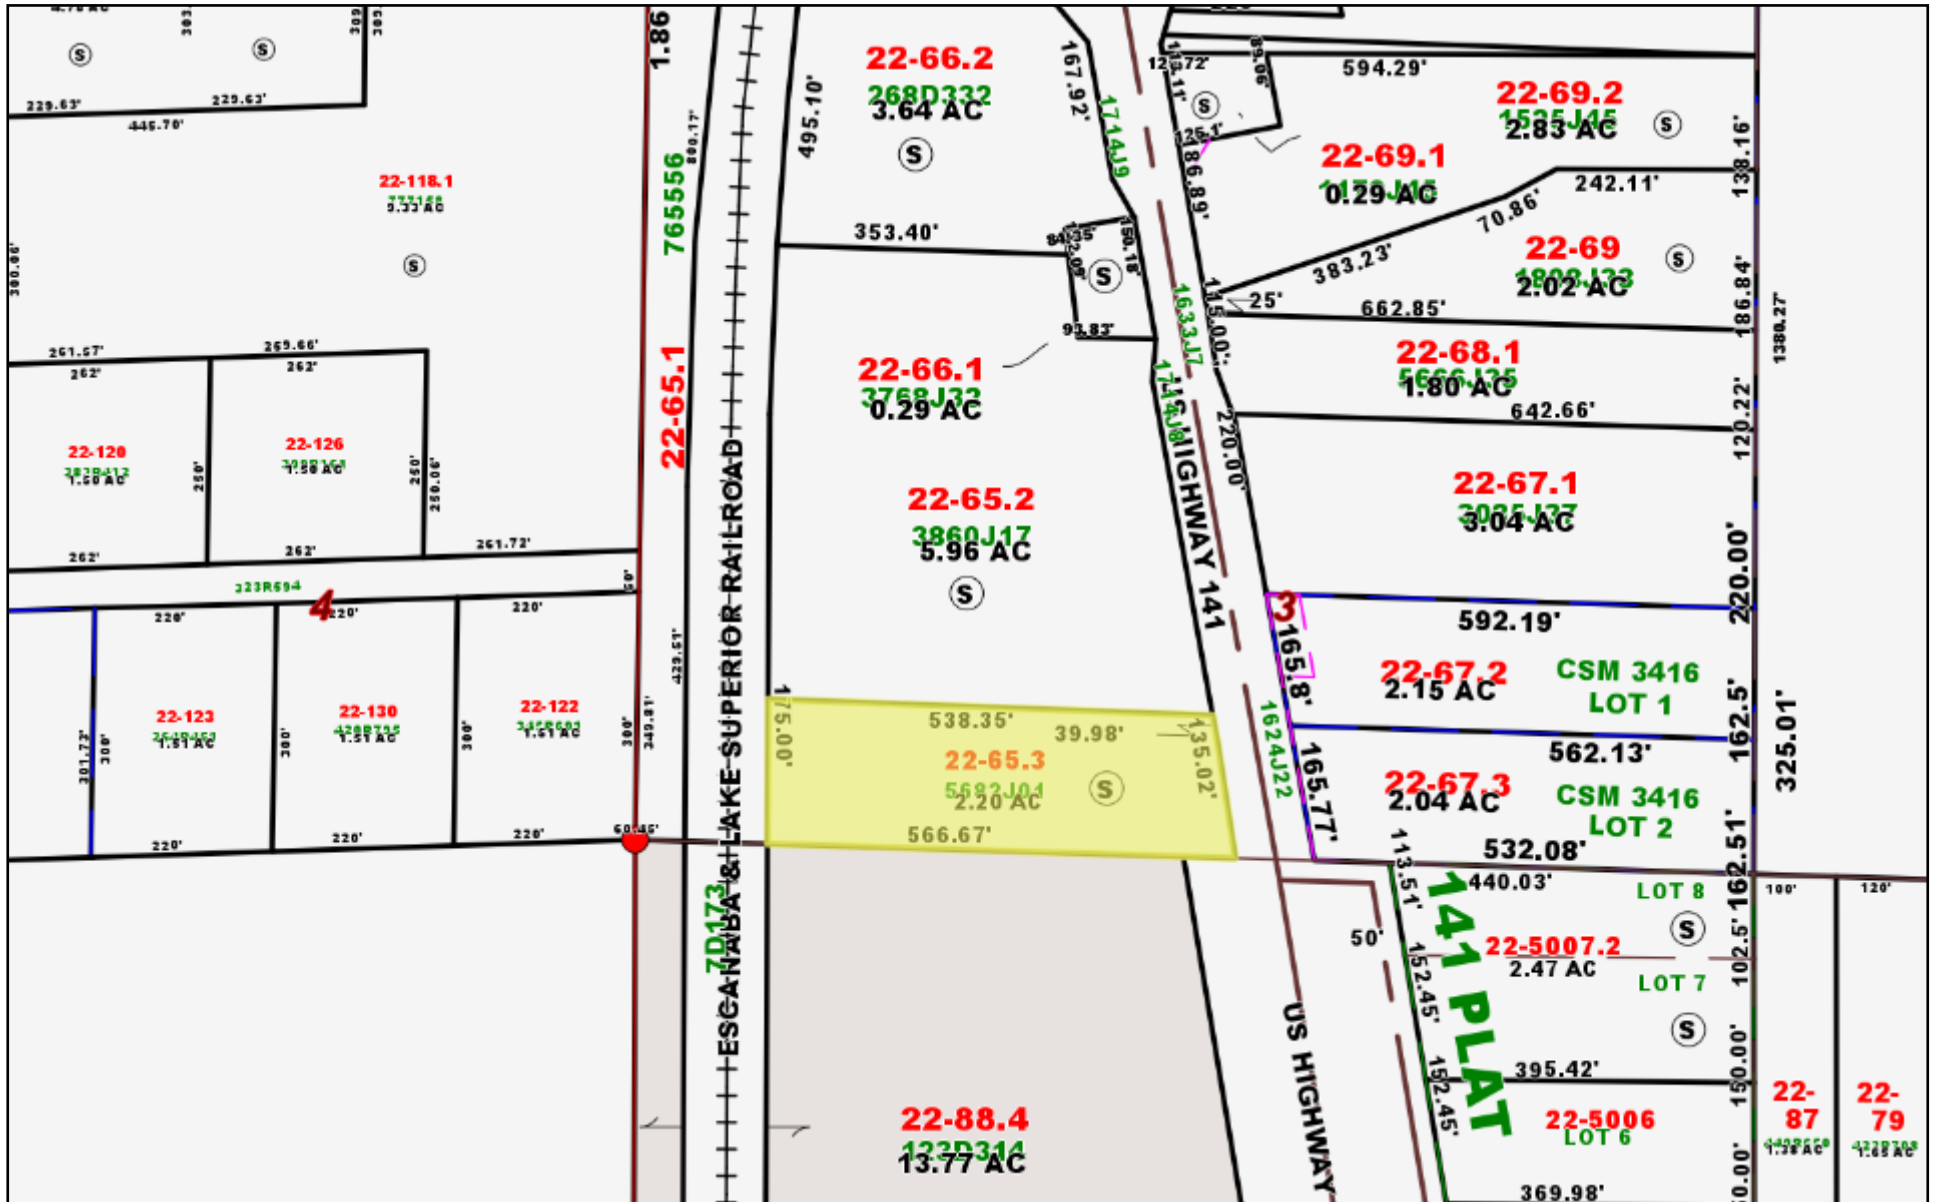

Marinette County Land Information Portal