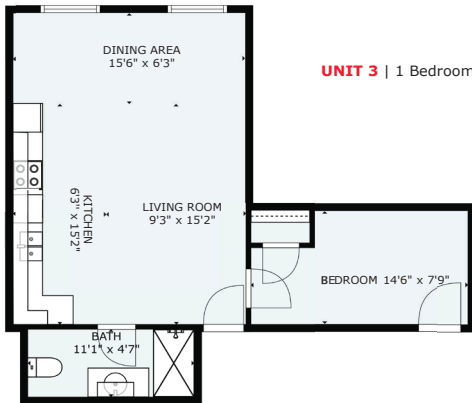

Floor Plans Unit 1-6 | 425 Main Street, Farmington, New Hampshire

UNIT 1 | 1 Bedroom, 1 Bath

425 Main Street, Farmington NH 03835

UNIT 2 | 2 Bedroom, 1 Bath

425 Main Street, Farmington NH 03835

UNIT 3 | 1 Bedroom, 1 Bath

425 Main Street, Farmington NH 03835

UNIT 4 | 2 Bedroom, 1 Bath

425 Main Street, Farmington NH 03835

UNIT 5 | 3 Bedroom, 2 Bath

425 Main Street, Farmington NH 03835

UNIT 6 | 2 Bedroom, 1 Bath

425 Main Street, Farmington NH 03835