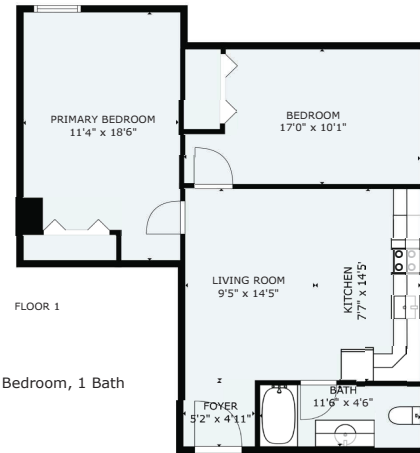

Floor Plans Unit 1-6 | 425 Main Street, Farmington, New Hampshire

UNIT 1 | 1 Bedroom, 1 Bath

425 Main Street, Farmington NH 03835

UNIT 2 | 2 Bedroom, 1 Bath

425 Main Street, Farmington NH 03835

UNIT 3 | 1 Bedroom, 1 Bath

425 Main Street, Farmington NH 03835

UNIT 4 | 2 Bedroom, 1 Bath

425 Main Street, Farmington NH 03835

UNIT 5 | 3 Bedroom, 2 Bath

425 Main Street, Farmington NH 03835

UNIT 6 | 2 Bedroom, 1 Bath

425 Main Street, Farmington NH 03835