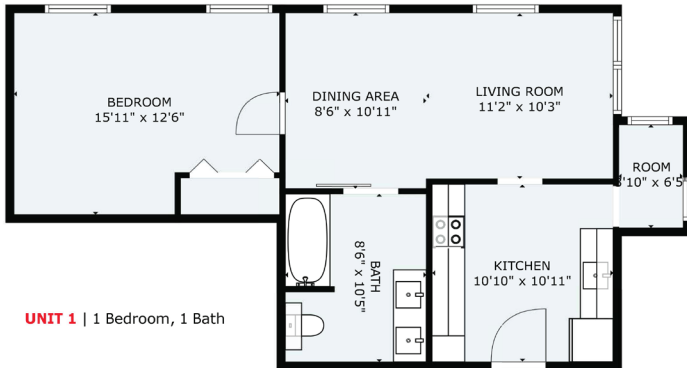

Floor Plans Unit 1-6 | 425 Main Street, Farmington, New Hampshire

UNIT 1 | 1 Bedroom, 1 Bath

425 Main Street, Farmington NH 03835

UNIT 2 | 2 Bedroom, 1 Bath

425 Main Street, Farmington NH 03835

UNIT 3 | 1 Bedroom, 1 Bath

425 Main Street, Farmington NH 03835

UNIT 4 | 2 Bedroom, 1 Bath

425 Main Street, Farmington NH 03835

UNIT 5 | 3 Bedroom, 2 Bath

425 Main Street, Farmington NH 03835

UNIT 6 | 2 Bedroom, 1 Bath

425 Main Street, Farmington NH 03835