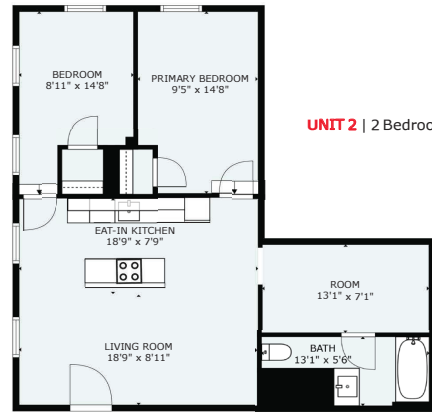

Floor Plans Unit 1-6 | 425 Main Street, Farmington, New Hampshire

UNIT 1 | 1 Bedroom, 1 Bath

425 Main Street, Farmington NH 03835

UNIT 2 | 2 Bedroom, 1 Bath

425 Main Street, Farmington NH 03835

UNIT 3 | 1 Bedroom, 1 Bath

425 Main Street, Farmington NH 03835

UNIT 4 | 2 Bedroom, 1 Bath

425 Main Street, Farmington NH 03835

UNIT 5 | 3 Bedroom, 2 Bath

425 Main Street, Farmington NH 03835

UNIT 6 | 2 Bedroom, 1 Bath

425 Main Street, Farmington NH 03835