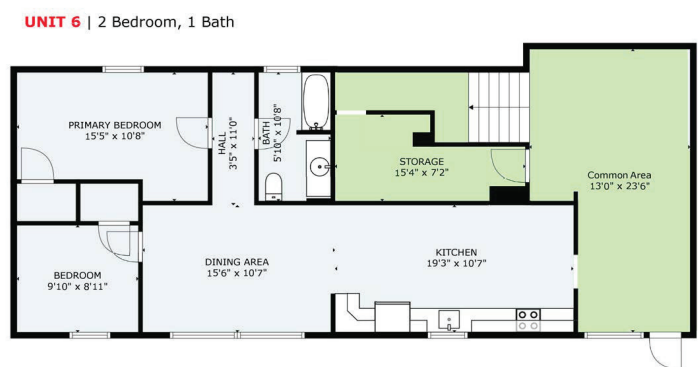

Floor Plans Unit 1-6 | 425 Main Street, Farmington, New Hampshire

UNIT 1 | 1 Bedroom, 1 Bath

425 Main Street, Farmington NH 03835

UNIT 2 | 2 Bedroom, 1 Bath

425 Main Street, Farmington NH 03835

UNIT 3 | 1 Bedroom, 1 Bath

425 Main Street, Farmington NH 03835

UNIT 4 | 2 Bedroom, 1 Bath

425 Main Street, Farmington NH 03835

UNIT 5 | 3 Bedroom, 2 Bath

425 Main Street, Farmington NH 03835

UNIT 6 | 2 Bedroom, 1 Bath

425 Main Street, Farmington NH 03835