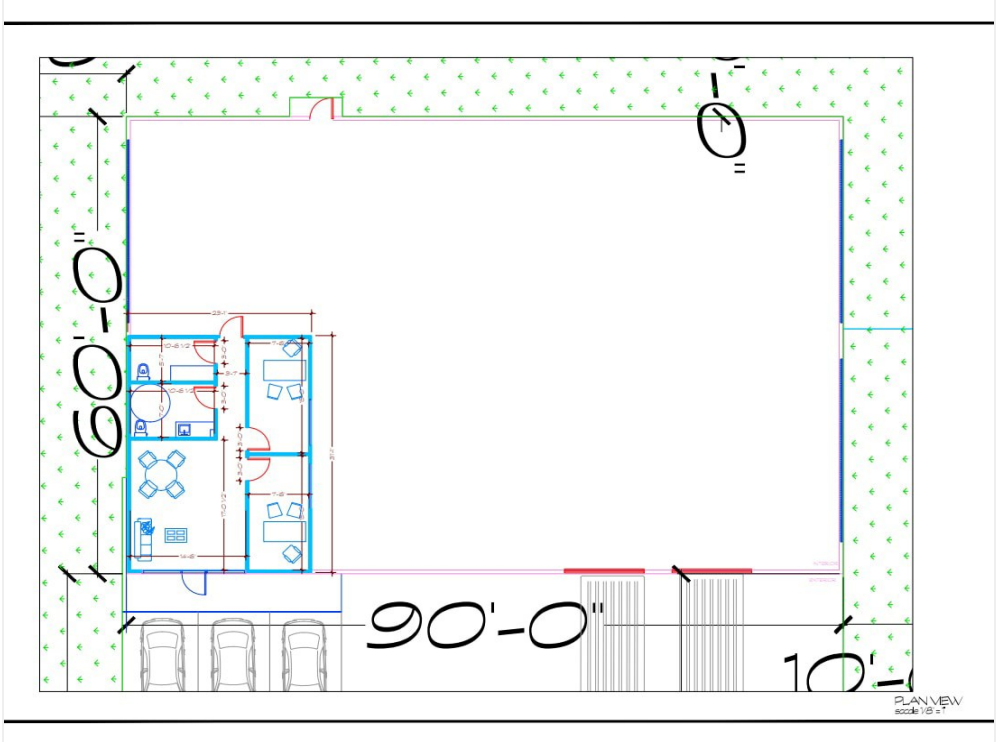

Building Photo