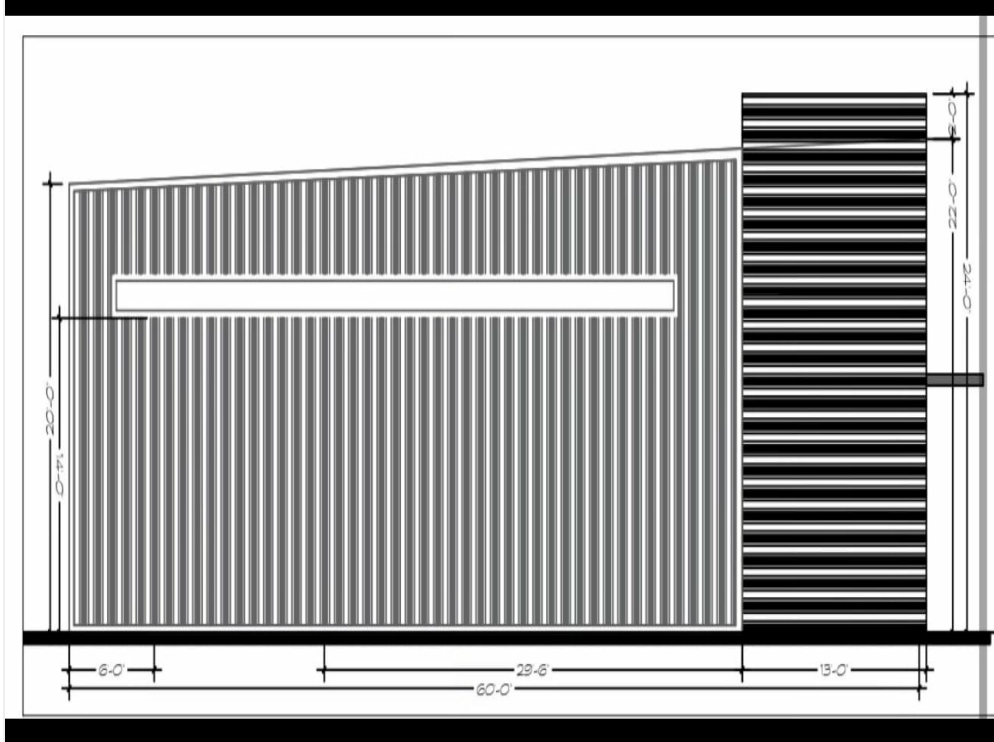

Richey Business Park

16285 North Fwy, Houston, TX 77090

Property Photos

Building Photo