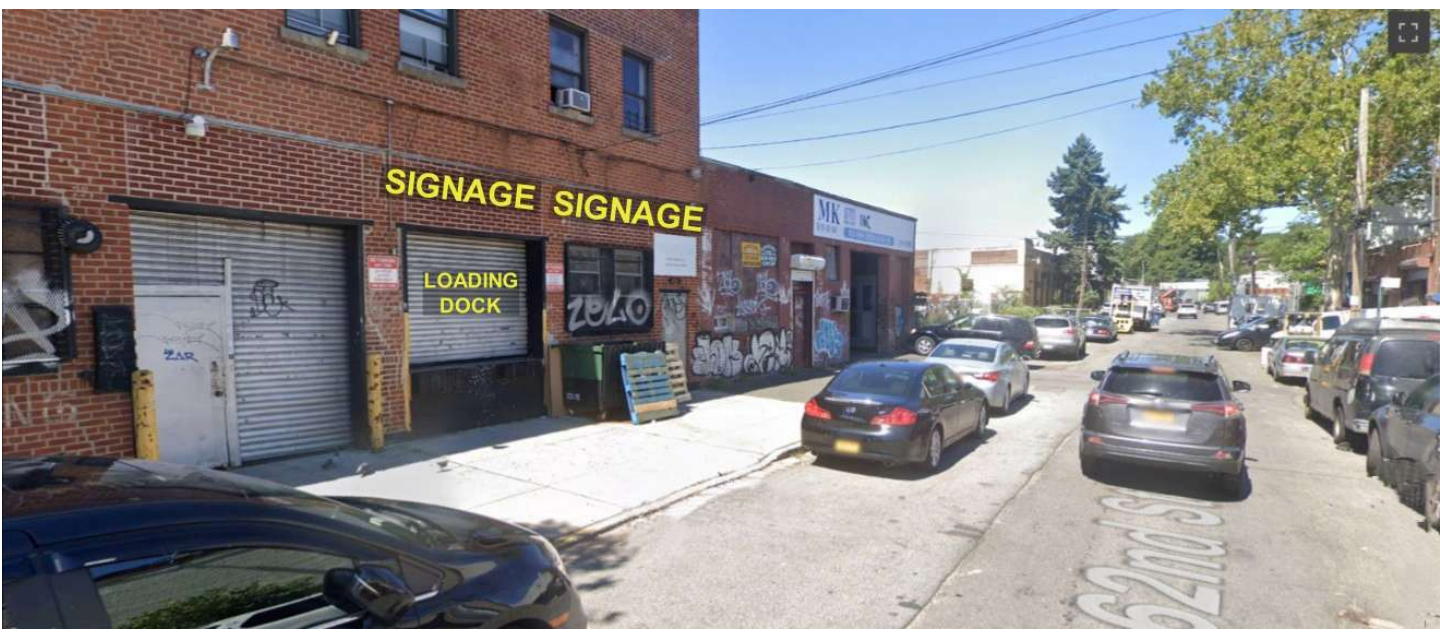

SALES - LEASING - APPRAISALS

VICTOR WEINBERGER

NYS Licensed RE. Associate
E-mail: VWREMAX@gmail.com
Web: www.VictorWeinberger.com

917-806-7040

EXPERIENCE * KNOWLEDGE * DEDICATION
Over 1,200 Transactions Closed * Top 1% in USA
RE/MAX Hall of Fame * Chairman's Club * Platinum Club

*36-11 33rd St, Long Island City, NY, 11106 *2709 Coney Island Ave, Brooklyn, NY, 11235
*27-04 Francis Lewis Blvd, Bayside, NY, 11358 *2400 Hempstead Tpke, E. Meadow, NY, 11554