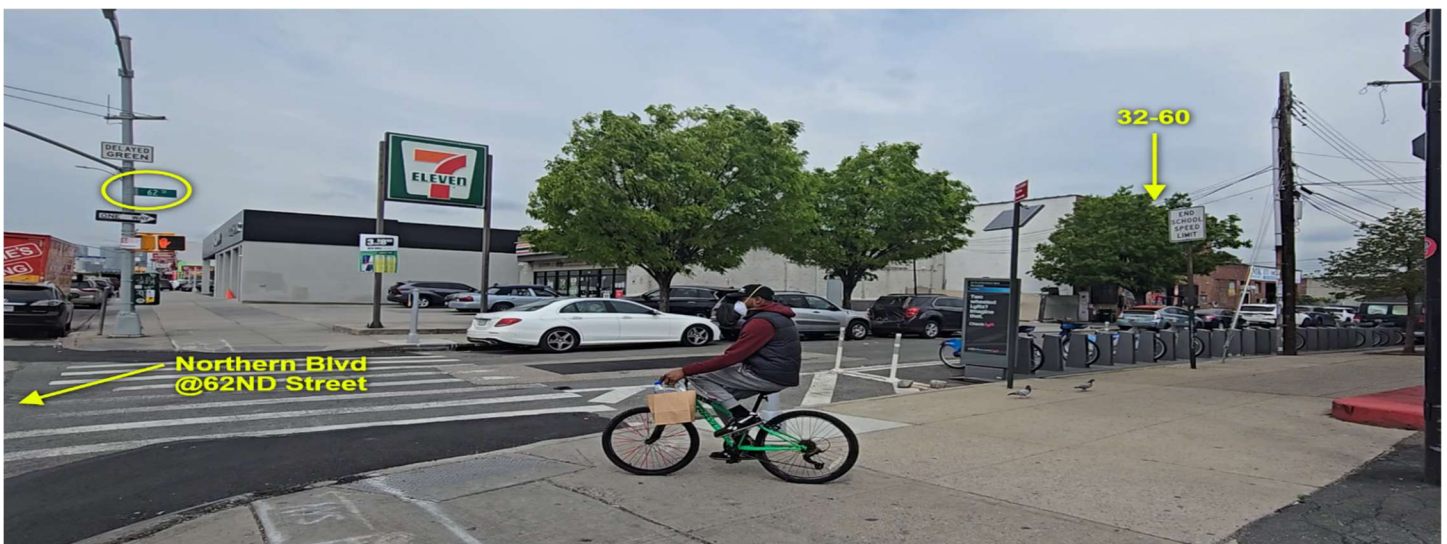

FOR LEASE

PRIME LOCATION WAREHOUSE

4,500 SF 1st Floor w/loading dock
(Only 100 Feet off Northern Blvd)

32-60 62nd Street

Woodside, NY, 11377

Loading dock

Entrance

INVESTMENTS-SALES-LEASING

VICTOR WEINBERGER

NYS Licensed RE. Associate
E-mail: VWREMAX@gmail.com
Web: www.VictorWeinberger.com

917-806-7040

REMAX TEAM

EXPERIENCE * KNOWLEDGE * DEDICATION
Over 1,200 Transactions Closed * Top 1% in USA
REMAX Hall of Fame * Chairman's Club * Platinum Club

136-11 33rd St, Long Island City, NY, 11106   22709 Coney Island Ave, Brooklyn, NY, 11235
127-04 Francis Lewis Blvd, Bayside, NY, 11358   12400 Hempstead Turnpike, E. Meadow, NY, 11554

Northern Blvd @62ND Street

32-60

32-60

Route to the Brooklyn Queens Expressway

62nd Street @Northern Blvd

Description: For Lease a 4,500 Sq.Ft Warehouse with a loading dock and sprinkler system off Northern Blvd. Currently a pastry/cookie distribution center in great condition. Only 200 feet to the BQE.

For Lease @$30 per SF (plus partial taxes). Ideal use warehouse, distribution center, etc. Some parking available