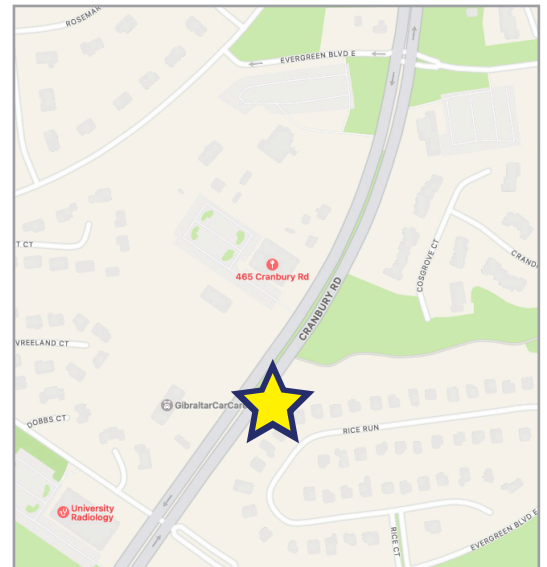

## 465 Cranbury Road, East Brunswick

866-3,059 RSF  
AVAILABLE

## FEATURES

- 21,758 sf office/medical building
- Elevator
- Abundant parking
- Centrally located near RWJ University Hospital and Hackensack University Medical Center
- Located in the heart of Cranbury Road, which is known as the "medical and services corridor" of East Brunswick