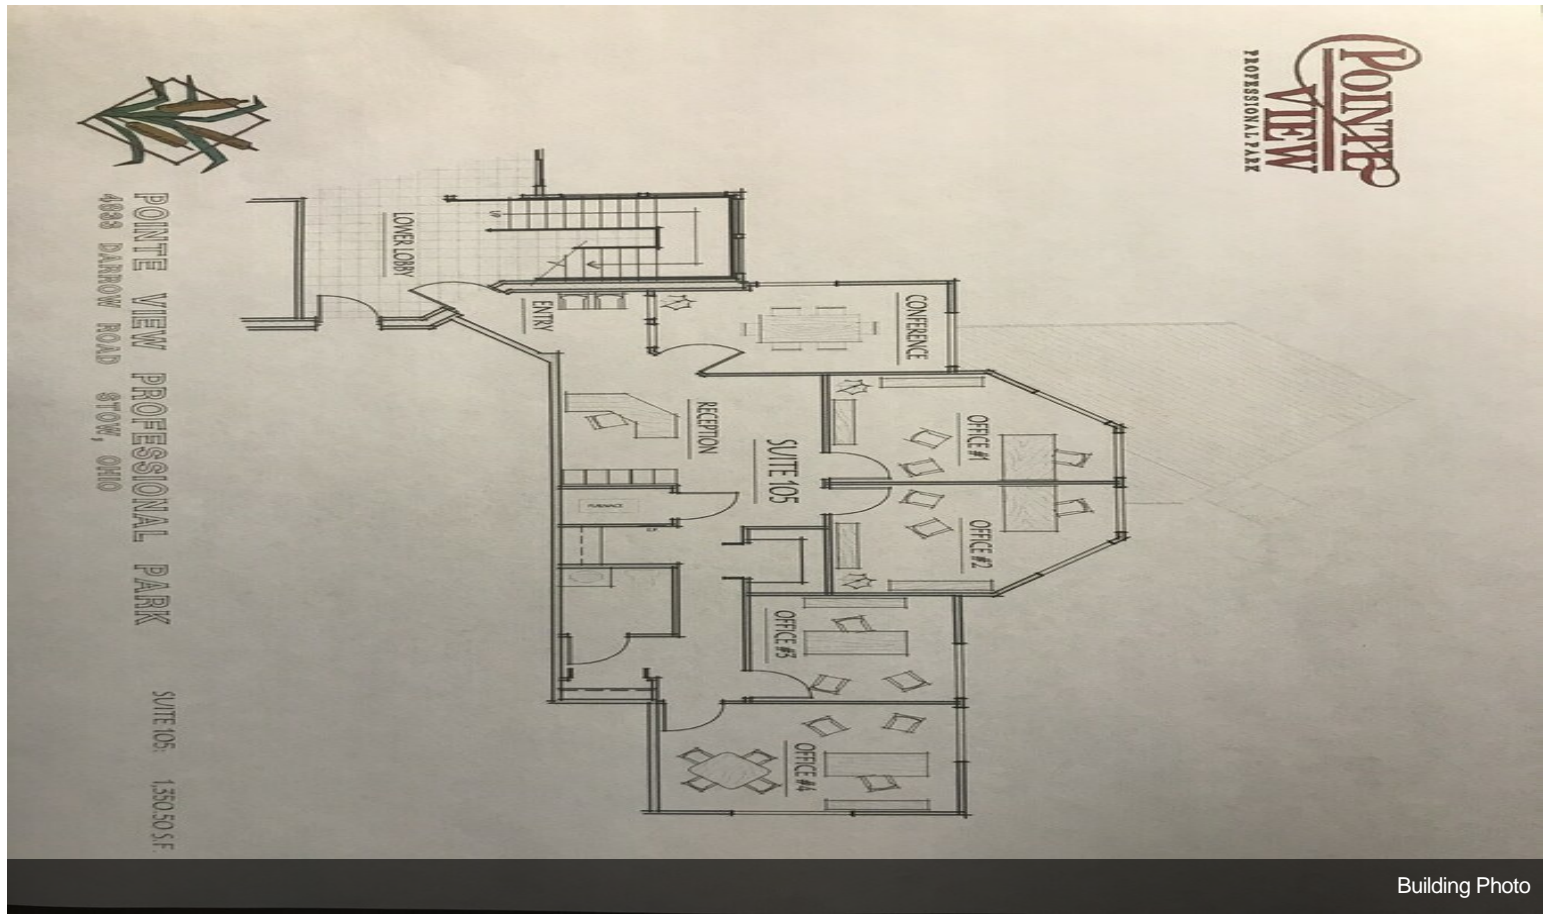

\$36.00 /SF/YR

Minutes from Hudson. Single offices available in a park like professional setting with beautiful walk out deck. Close to wonderful restaurants, coffee shops and professional services. At the front of building parking Built to Green Standards Beautiful walk out Deck Art Accents and Award Winning Architecture All Utilities Included Common Area, Reception Area with Kitchenette and Bathroom 2 miles from Hudson. Glass and Secure Key-Locked entry door. Building is available for sale, reach out to Justin to learn more....

4833 Darrow Rd, Stow, OH 44224

Minutes from Hudson. Single offices available in a park like professional setting with beautiful walk out deck. Close to wonderful restaurants, coffee shops and professional services. At the front of building parking Built to Green Standards Beautiful walk out Deck Art Accents and Award Winning Architecture All Utilities Included Common Area, Reception Area with Kitchenette and Bathroom 2 miles from Hudson. Glass and Secure Key-Locked entry door. Building is available for sale, reach out to Justin to learn more.

Building Photo

Building Photo

Property Photos

Property Photos

Building Photo