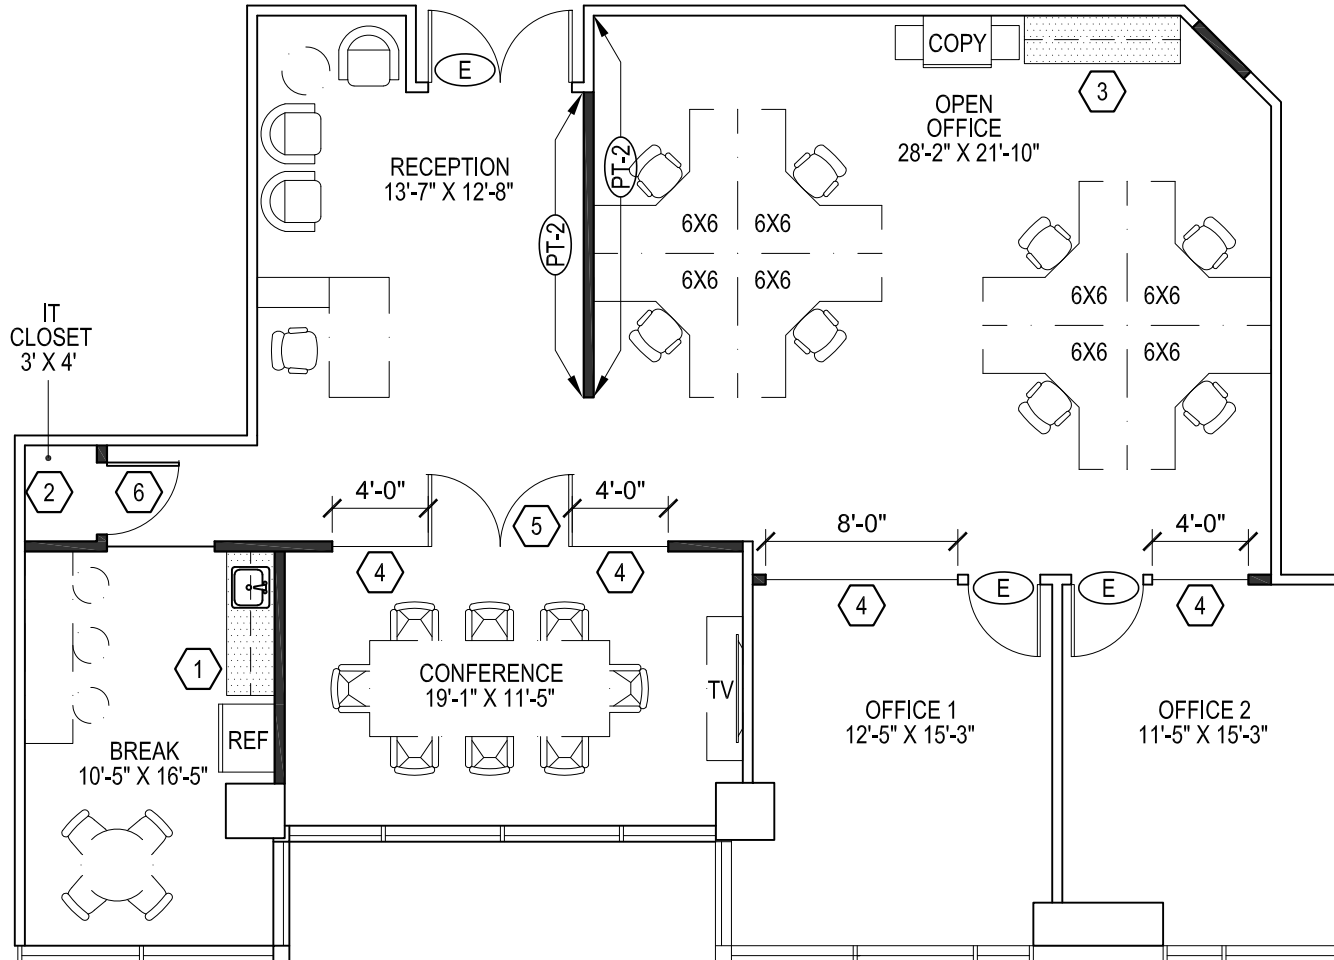

Tower Place

1511 North Westshore Blvd.
Tampa, Florida 33607

Suite 910
2,101 sf

Available May 2020

Laurie Alden
(813) 876-7000

Disclaimer: The above floor plan is not to scale.
The available space shown is believed to be correct but is subject to change.