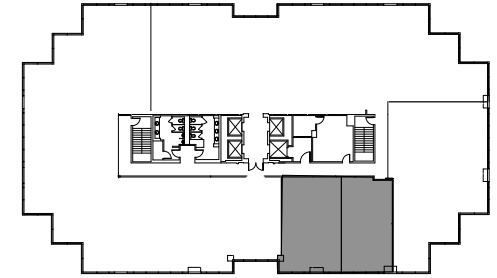

Tower Place

1511 North Westshore Blvd.
Tampa, Florida 33607

Suite 910
2,101 sf

Available May 2020

Laurie Alden
(813) 876-7000

Disclaimer: The above floor plan is not to scale.
The available space shown is believed to be correct but is subject to change.