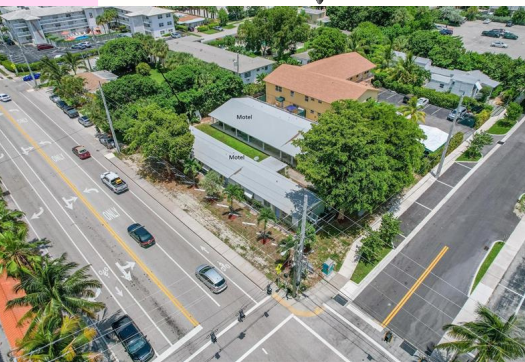

OFFERED AT \$3,750,000

FOR SALE

14 UNIT HOTEL

10 NE 20TH AVE DEERFIELD BEACH, FL 33441

- ONLY 1.5 blocks from the beautiful BEACH
- Located at the intersection of one of the most traveled areas in Broward county
 - NE intersection of Hillsboro and A1A
- Built in 1953
- Total acreage 0.3194
- 130 lot frontage