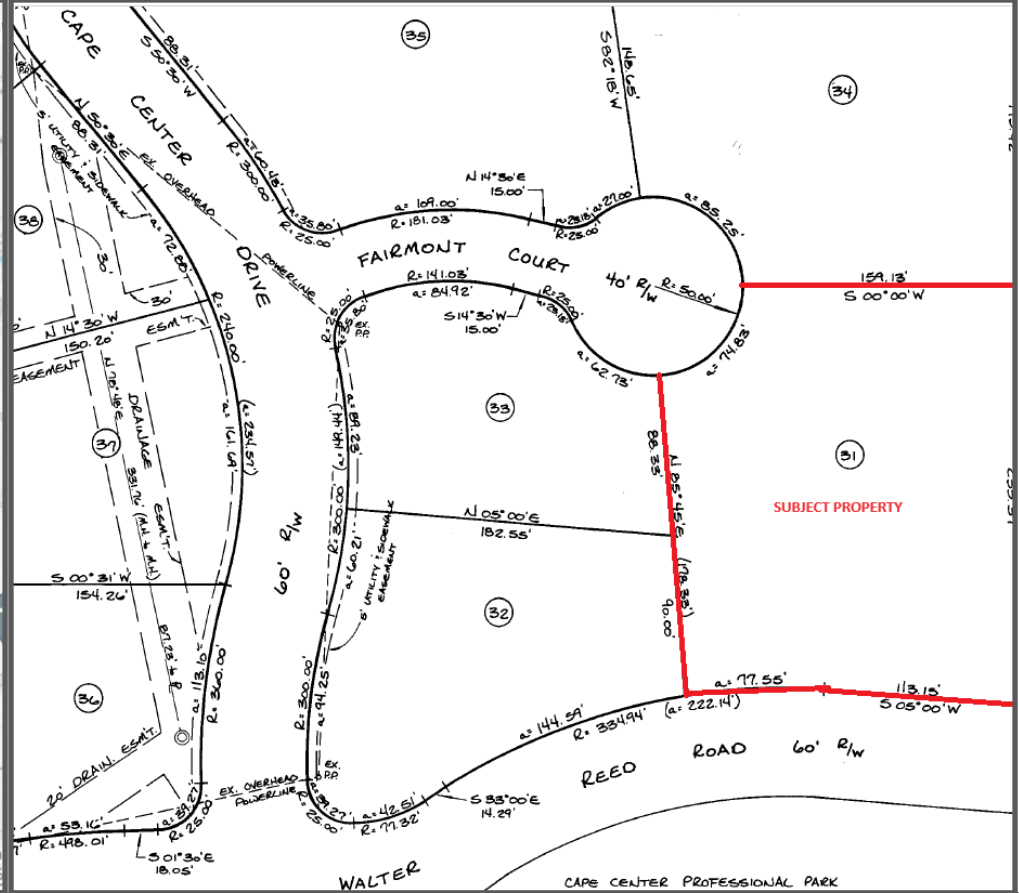

Fayetteville, NC:

Fayetteville is a city located in Cumberland County, North Carolina, United States. It is known for its rich history, being one of the oldest cities in the state. The city is home to Fort Liberty (Formerly Fort Bragg), one of the largest military installations in the world, which has a significant impact on the local economy and culture.

Cape Fear Valley Hospital: Is the 8th largest health system in NC, it is a 950- bed, 8-hospital regional health system with more than 1 million inpatient and outpatients annual. It has over 7000 employees and 850 physicians.

Roger Shah, CCIM.
910-578-8039
Roger@rescommre.com

Rishi Shah, CCIM.
910-977-1596
Rishi@rescommre.com

2112 Skibo Rd, Fayetteville, NC 28314.
www.rescommre.com