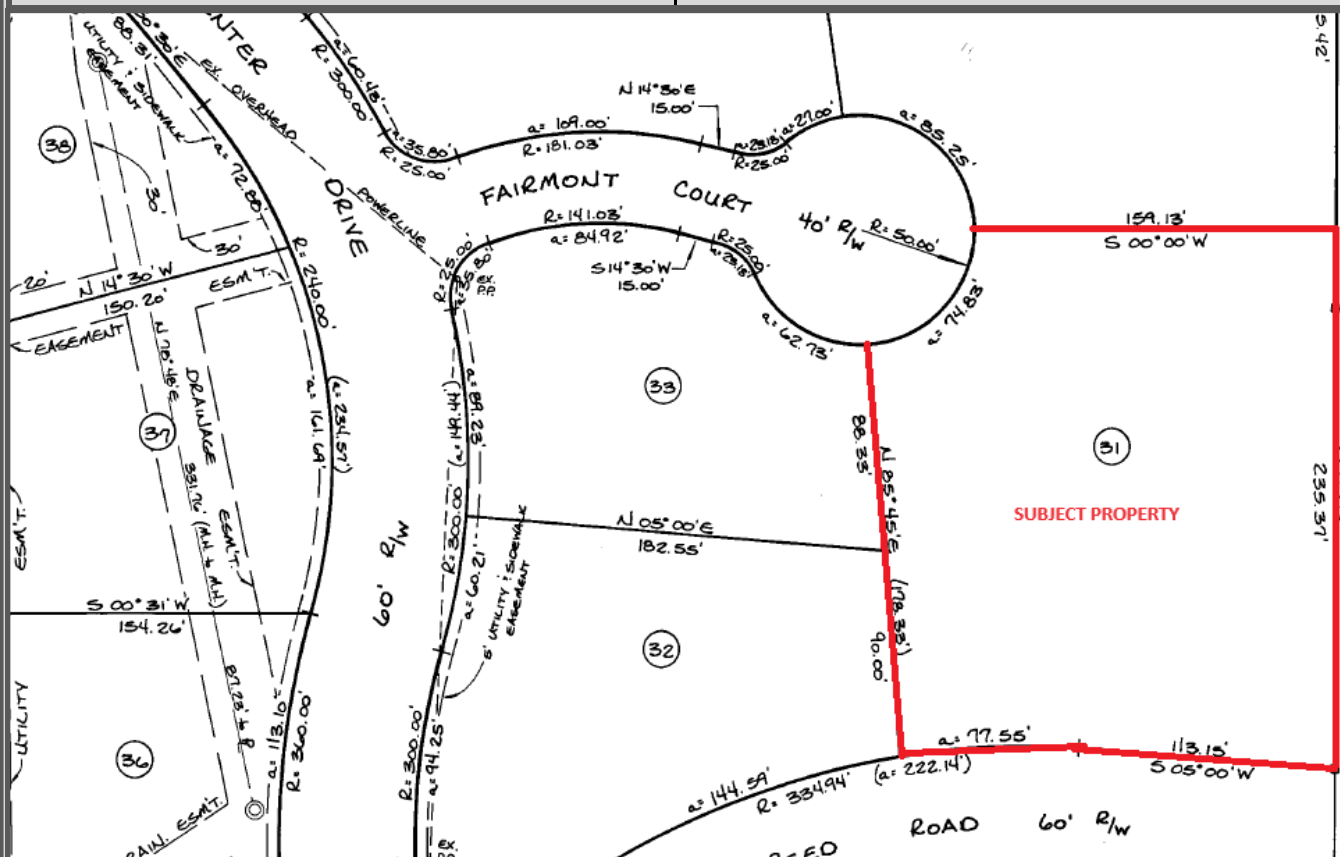

PROPERTY OVERVIEW

1201 Fairmont Court is ±.99 Acre level land ready for development. This is one of the last large lot near hospital.

It is located in the desirable medical complex area called Cape Center Professional Park.

This site is located approximately 1/4 mile of Cape Fear Hospital.

The immediate area is influenced by good to very good quality improved medical facilities.

Medical school is schedule to open near this building in 2026.

Address	1201 Fairmont Ct ,Fayetteville NC 28304
Sale Price	\$750,000.00
Total available	± .99 Acres
Cumberland County NC PIN No.	0416-88-3620
Location	Cape Center Professional Park.
Use	Medical or any Health care or office.