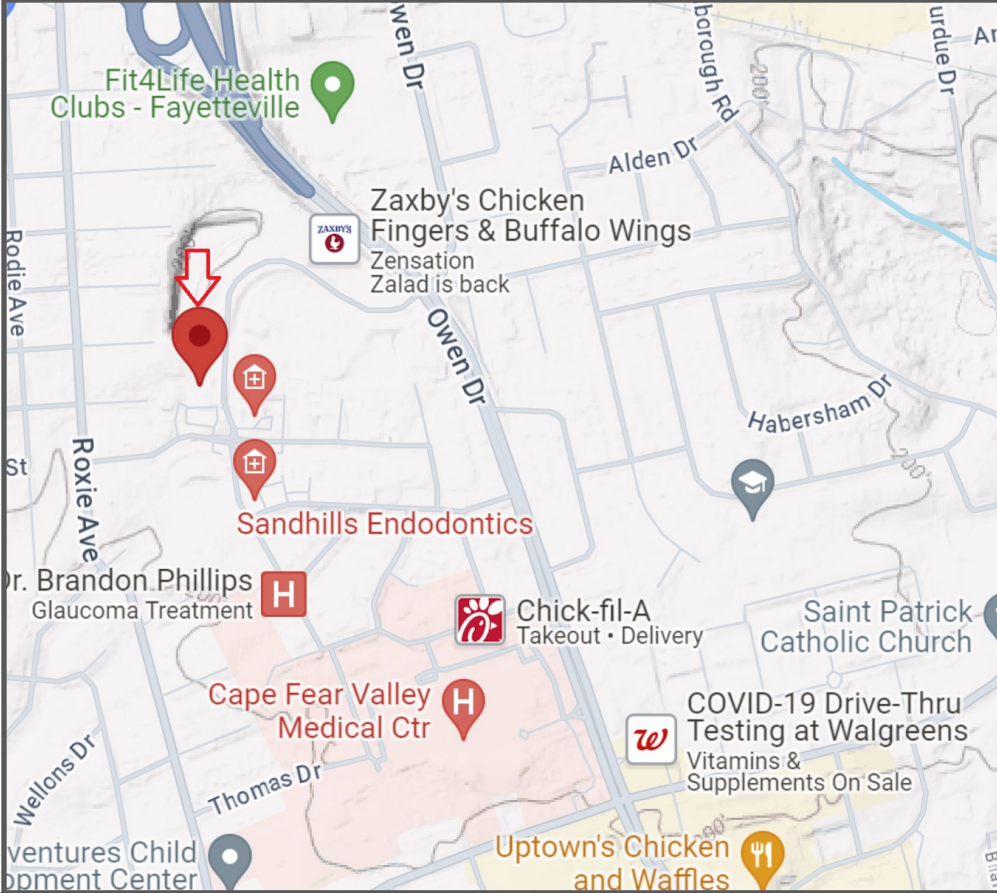

PROPERTY OVERVIEW

1201 Fairmont Court is ±.99 Acre level land ready for development. This is one of the last large lot near hospital.

It is located in the desirable medical complex area called Cape Center Professional Park.

This site is located approximately 1/4 mile of Cape Fear Hospital.

The immediate area is influenced by good to very good quality improved medical facilities.

Medical school is schedule to open near this building in 2026.

Address	1201 Fairmont Ct ,Fayetteville NC 28304
Sale Price	\$750,000.00
Total available	± .99 Acres
Cumberland County NC PIN No.	0416-88-3620
Location	Cape Center Professional Park.
Use	Medical or any Health care or office.

Roger Shah, CCIM.
910-578-8039
Roger@rescommre.com

Rishi Shah, CCIM.
910-977-1596
Rishi@rescommre.com

2112 Skibo Rd, Fayetteville, NC 28314.
www.rescommre.com

Fayetteville, NC:

Fayetteville is a city located in Cumberland County, North Carolina, United States. It is known for its rich history, being one of the oldest cities in the state. The city is home to Fort Liberty (Formerly Fort Bragg), one of the largest military installations in the world, which has a significant impact on the local economy and culture.