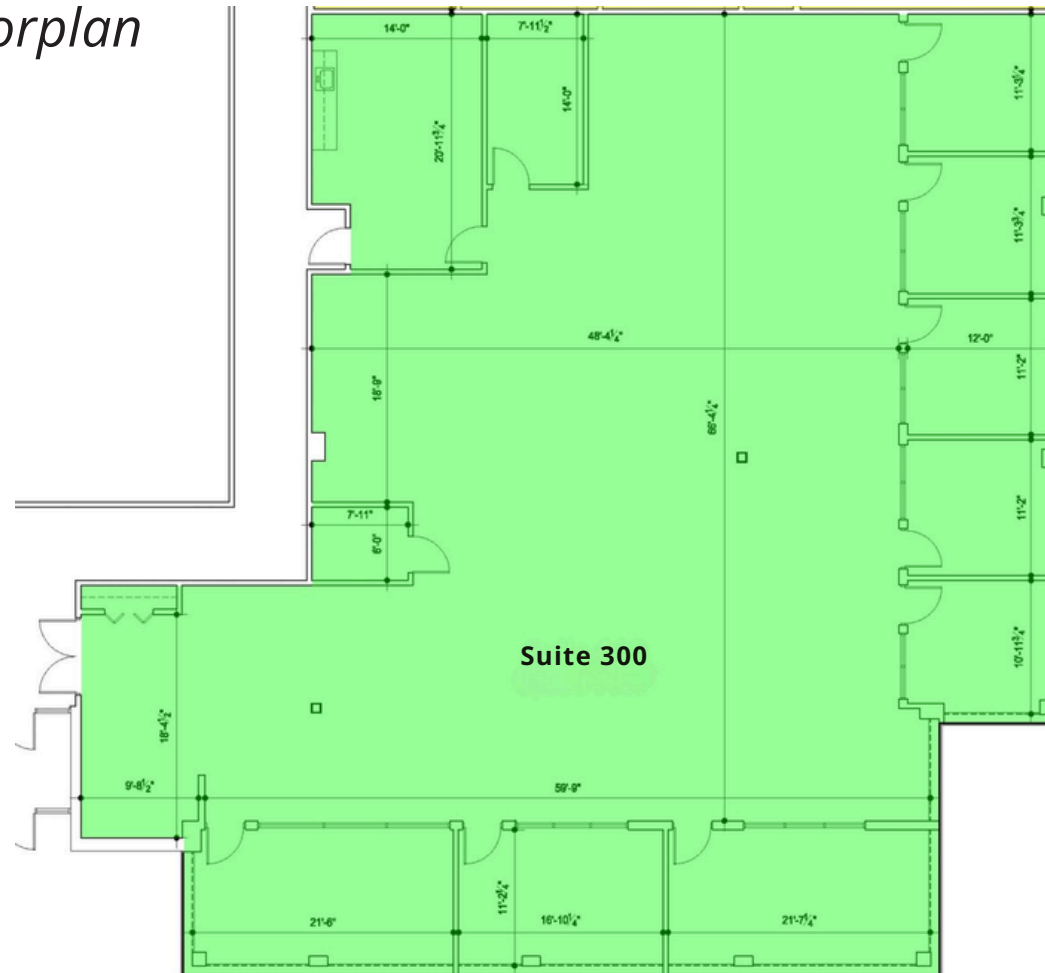

570 Kirts 211 Floorplan

Suite Number	Square Footage
211	4,150 SF

560-580 Kirts Blvd

Troy, MI

570 Kirts 231 Floorplan

Suite Number	Square Footage	Video Tour
231	10,807 SF	View Here

560-580 Kirts Blvd

Troy, MI

L. MASON CAPITANI
CORFAC INTERNATIONAL

560 Kirts 237 Floorplan

Suite Number	Square Footage
237	4,932 SF

560-580 Kirts Blvd

Troy, MI

L. MASON CAPITANI
CORFAC INTERNATIONAL

580 Kirts 300 Floorplan

Suite Number	Square Footage	Video Tour
300	5,856 SF	View Here