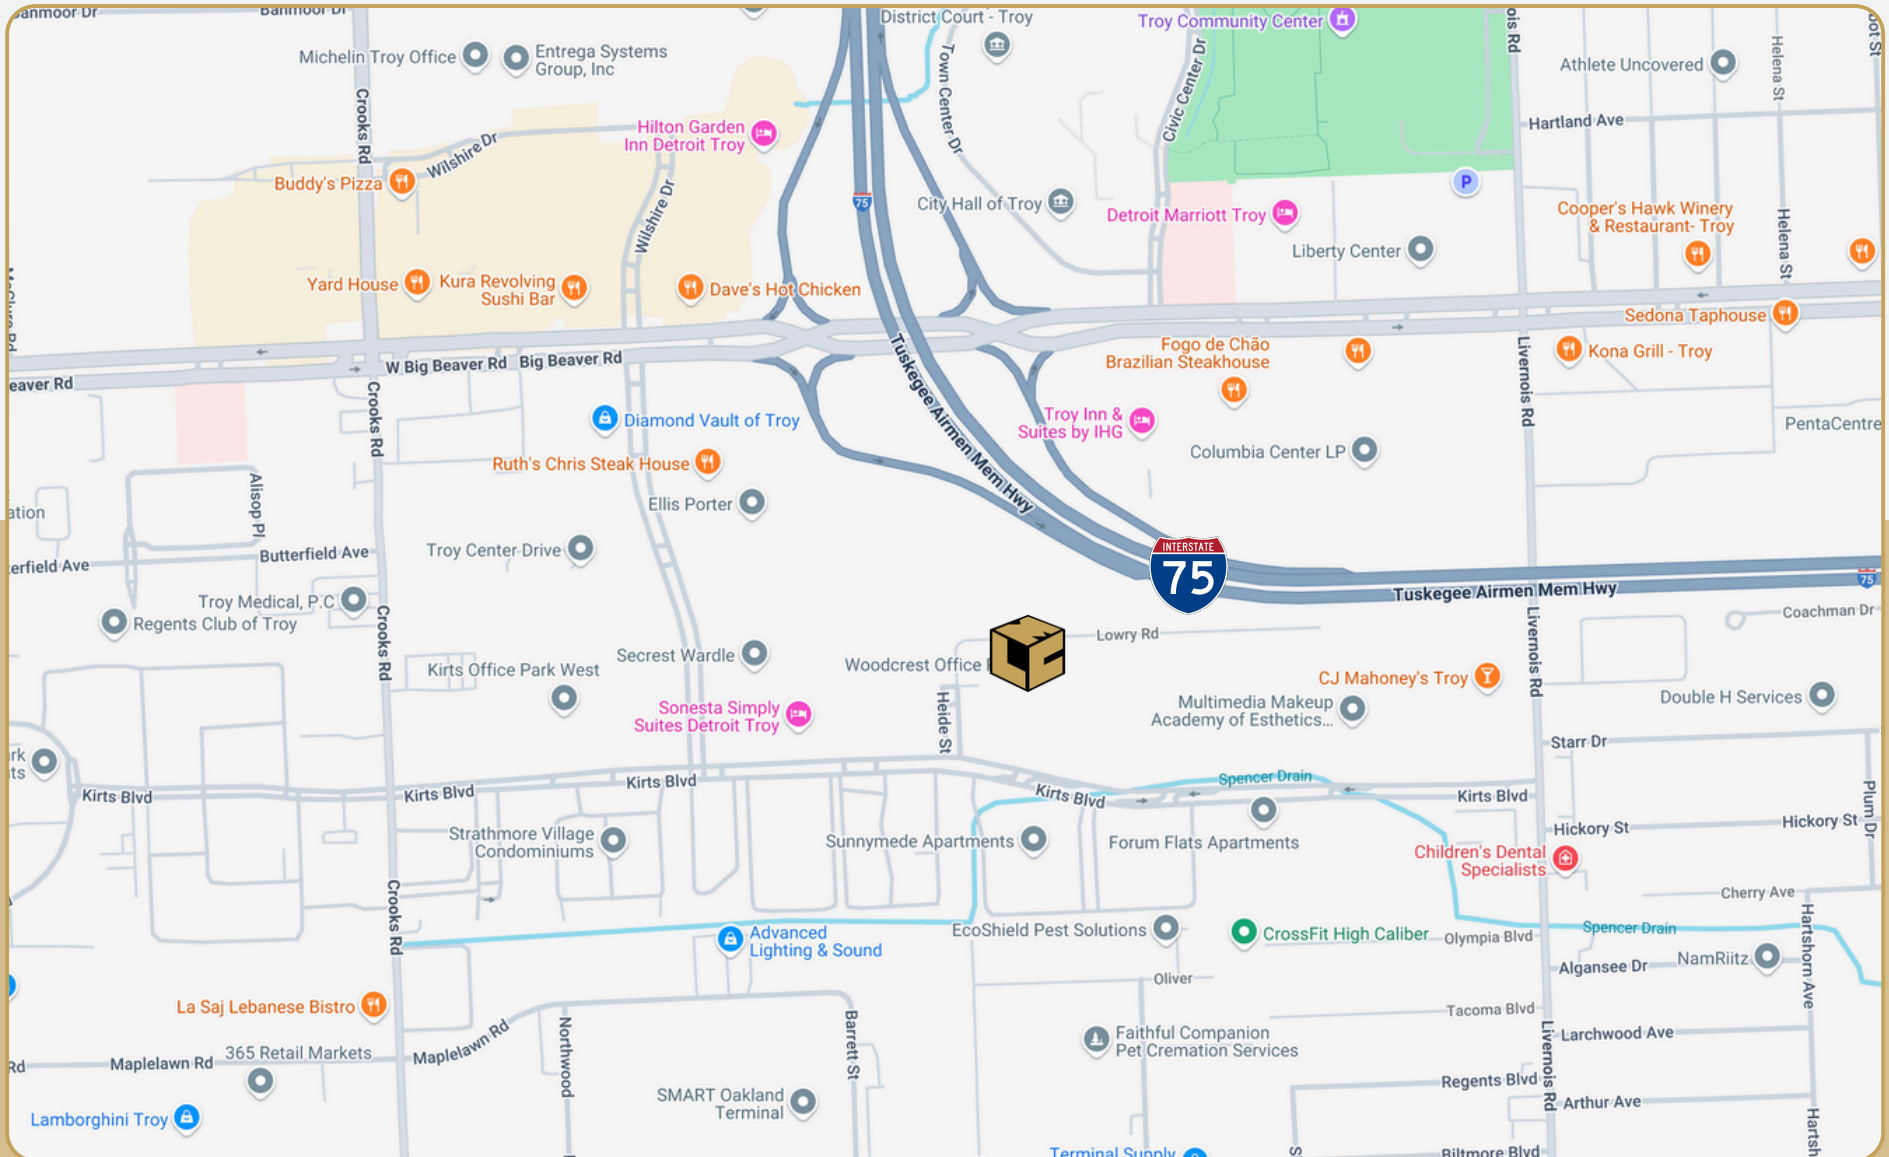

560-580 Kirts Blvd

Troy, MI

WOODCREST
OFFICE PARK

- Three Building Office Park
- 119,000 Square Foot Facility
- Various Size Office Suites
- Up to 11,735 Square Feet
- On-Site Ownership and Management
- Lower Level Storage Space Available
- Close Proximity to Area Freeways
- Convenient & Abundant Parking
- Immediate Access to I-75
- Best Rental Value in Troy!

560-580 Kirts Blvd

Troy, MI

Office Property Details:

Details:

Location Description: N of Kirts in between Crooks & Livernois

Building Type: Office

Class: B

Zoning: Office