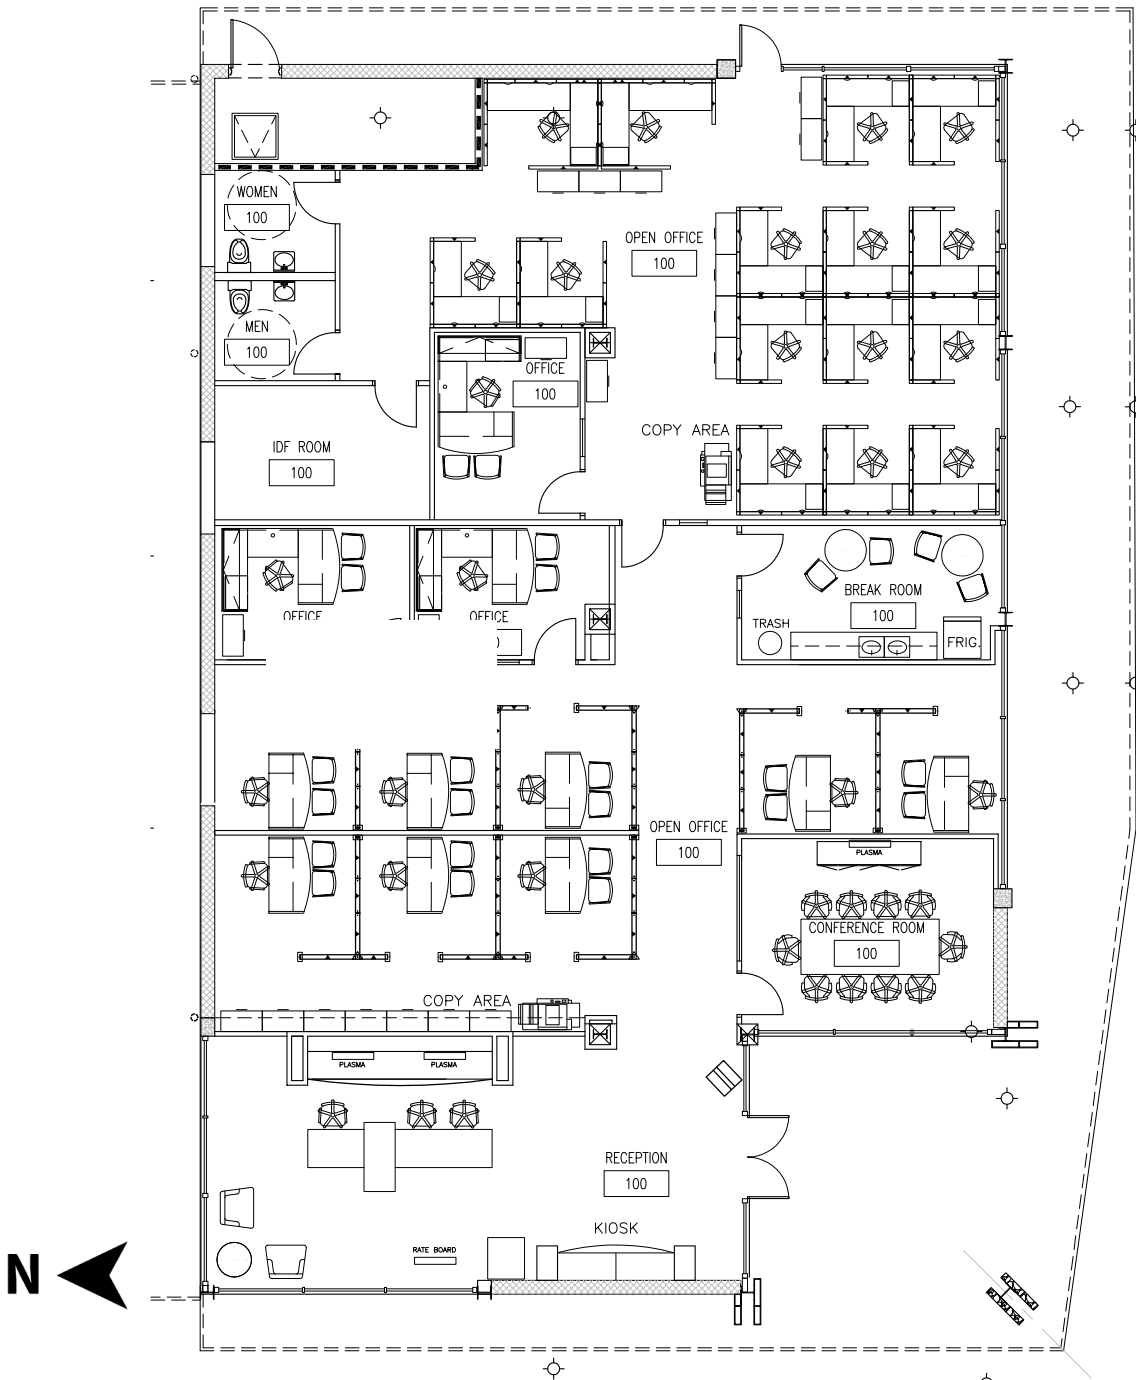

CUSHMAN & WAKEFIELD

FOR LEASE

RETAIL VILLAGE

4146 W Boy Scout Blvd Tampa, FL 33607 | USA

Suite 4146/Endcap

4,841 SF

For more information, please contact:

Angela H. Odell
 +1 813 514 2435
 angela.odell@cushwake.com