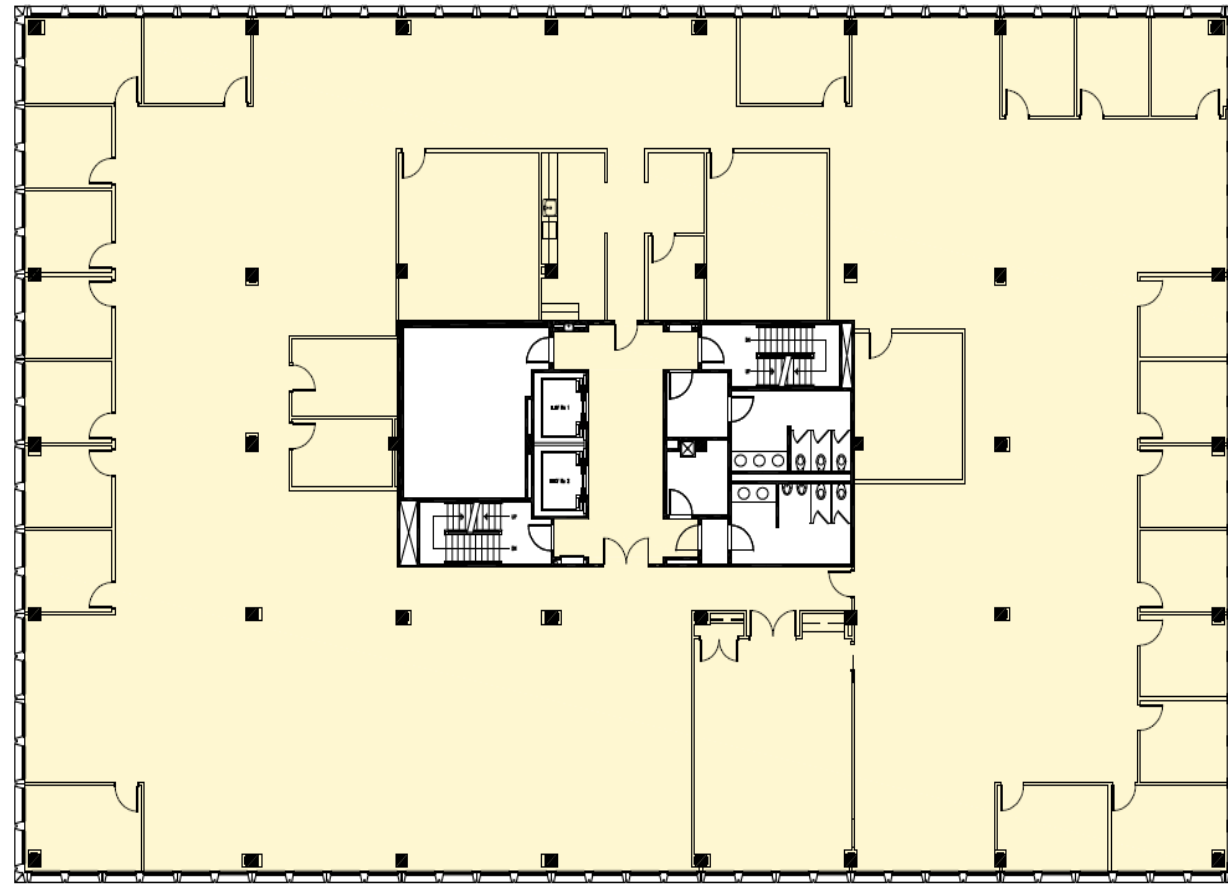

56 PERIMETER CENTER EAST

***Available 8/1/2021**

56 PERIMETER CENTER EAST | SUITE 200 - 16,120 RSF

ATLANTA, GA 30305

TOM PARKER

404.281.5204

tparker@skcr.com

SCOTT MARTIN