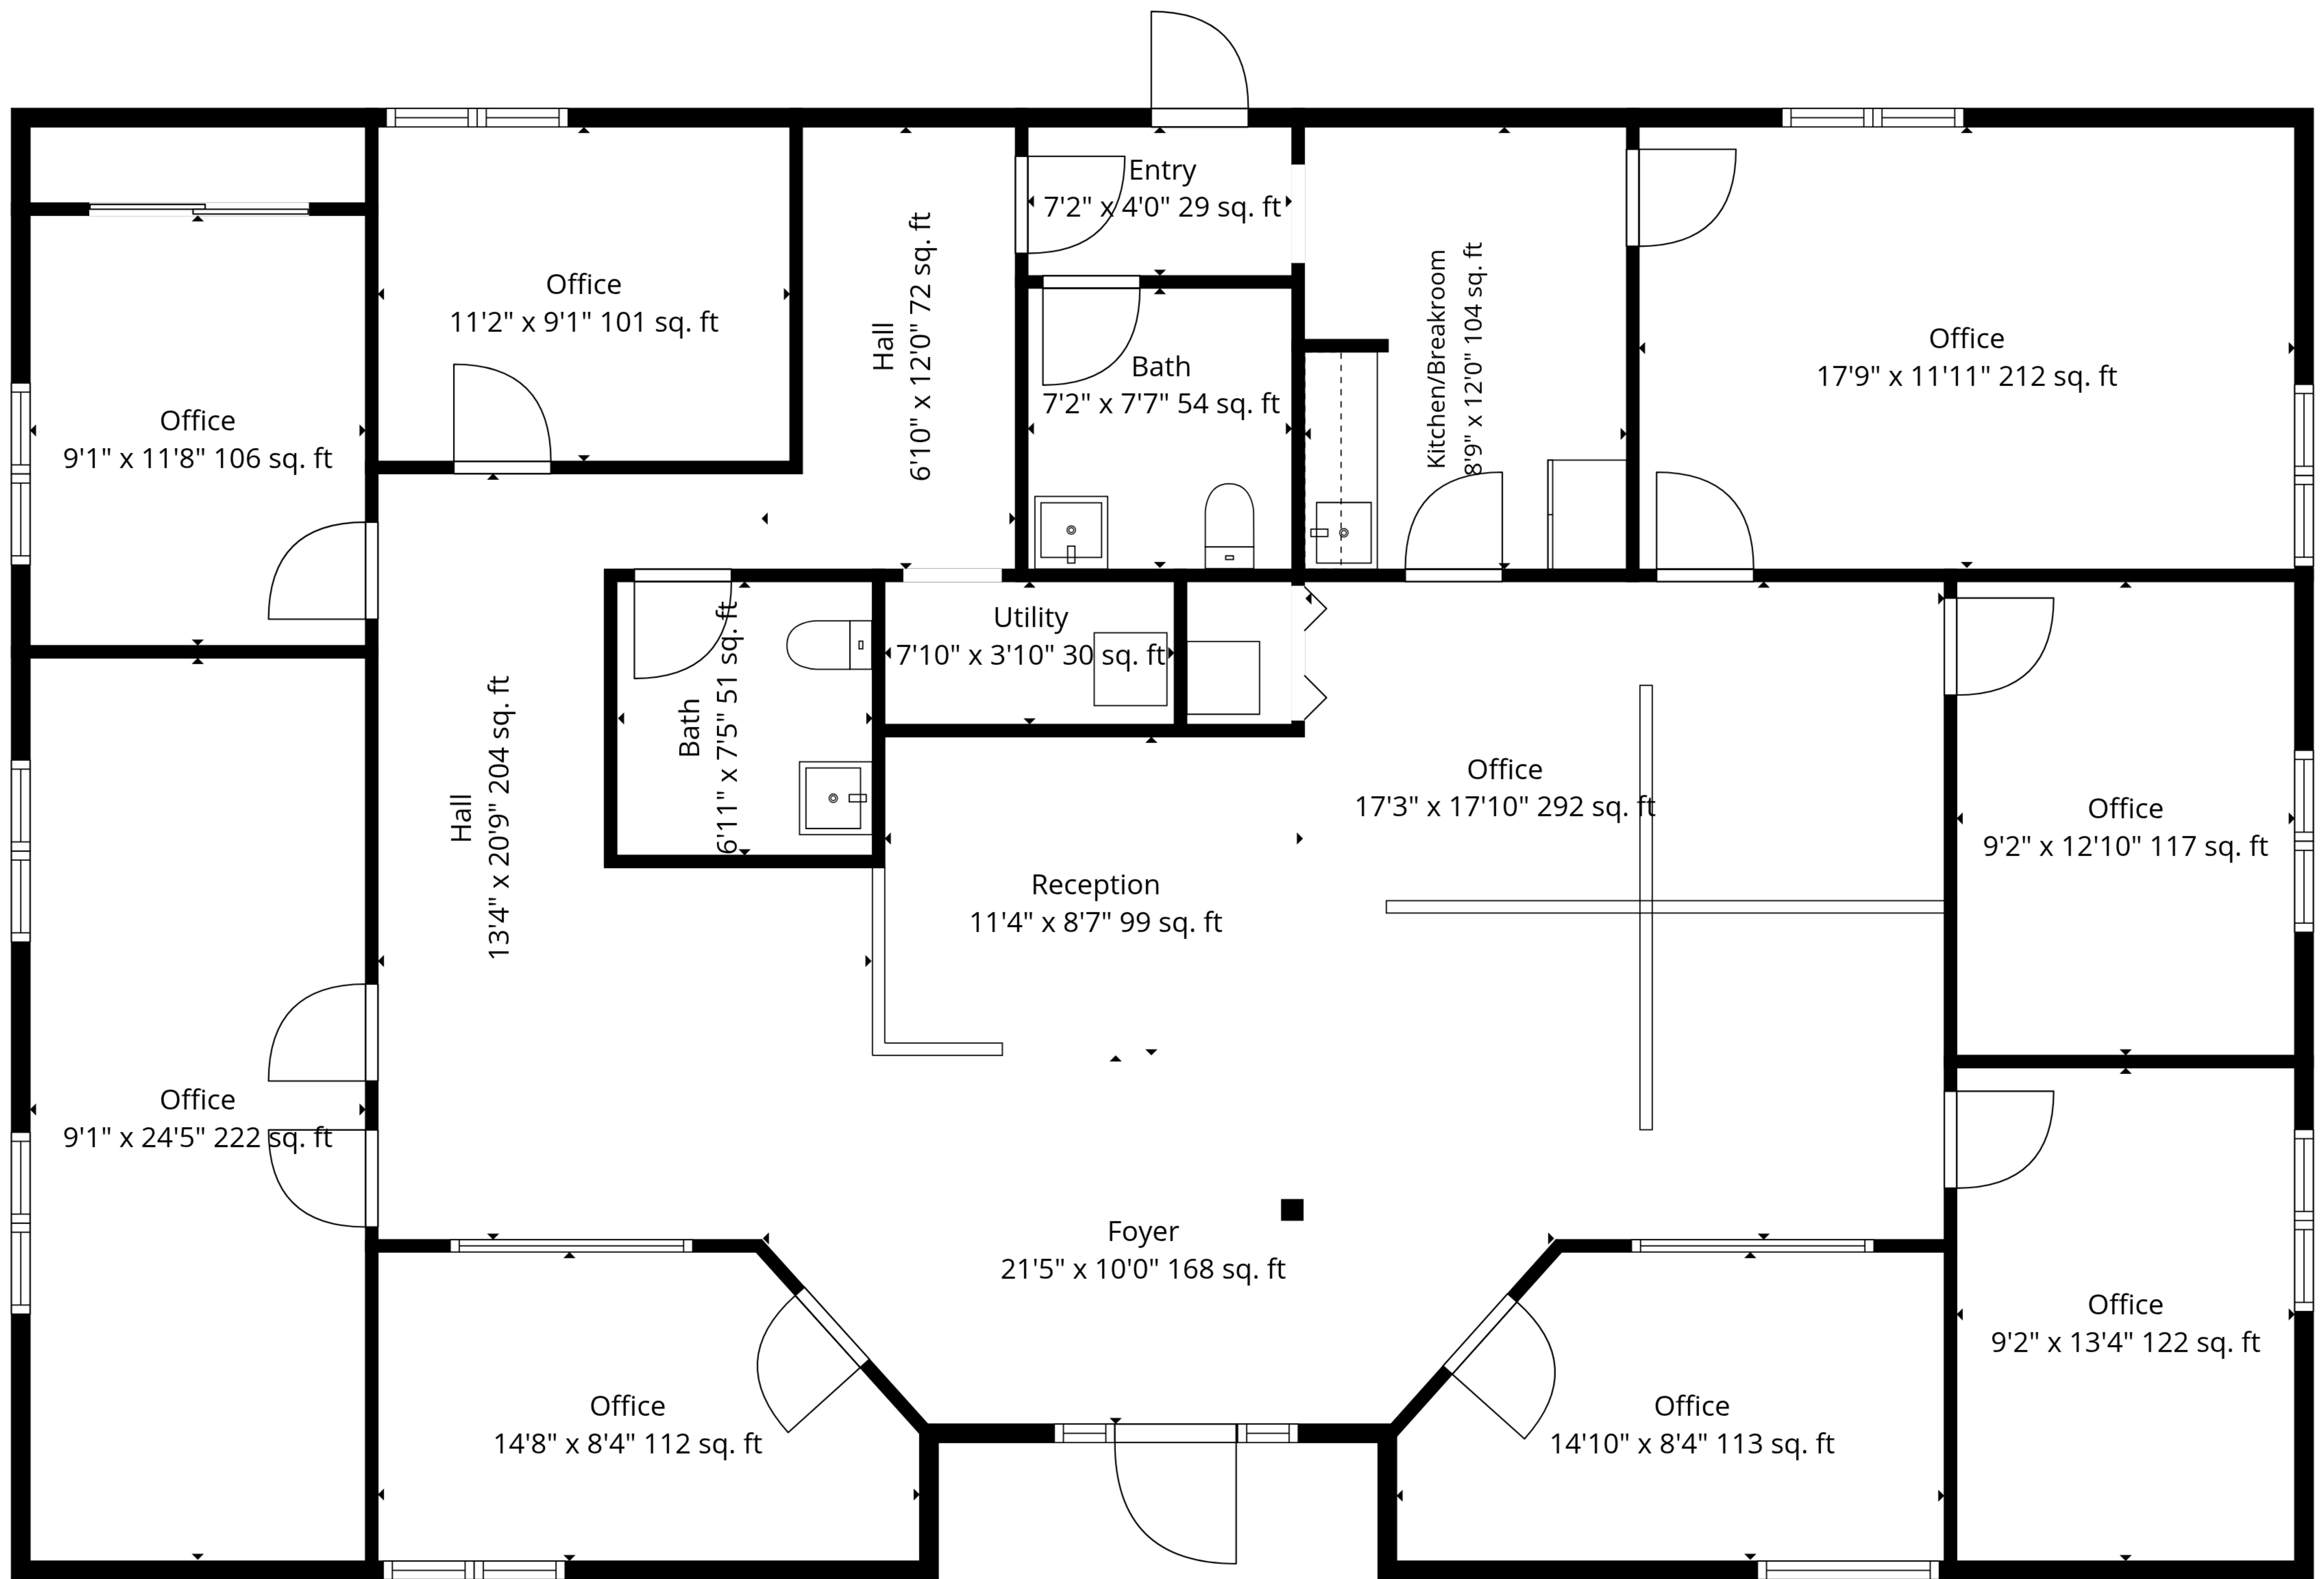

**Total: 2287 sq. ft**

Basement: 2287 sq. ft

Excluded Areas: Undefined: 12 sq. Ft, Utility: 30 sq. Ft, Walls: 105 sq. ft

**Total: 2287 sq. ft**

Basement: 2287 sq. ft

Excluded Areas: Undefined: 12 sq. Ft, Utility: 30 sq. Ft, Walls: 105 sq. ft