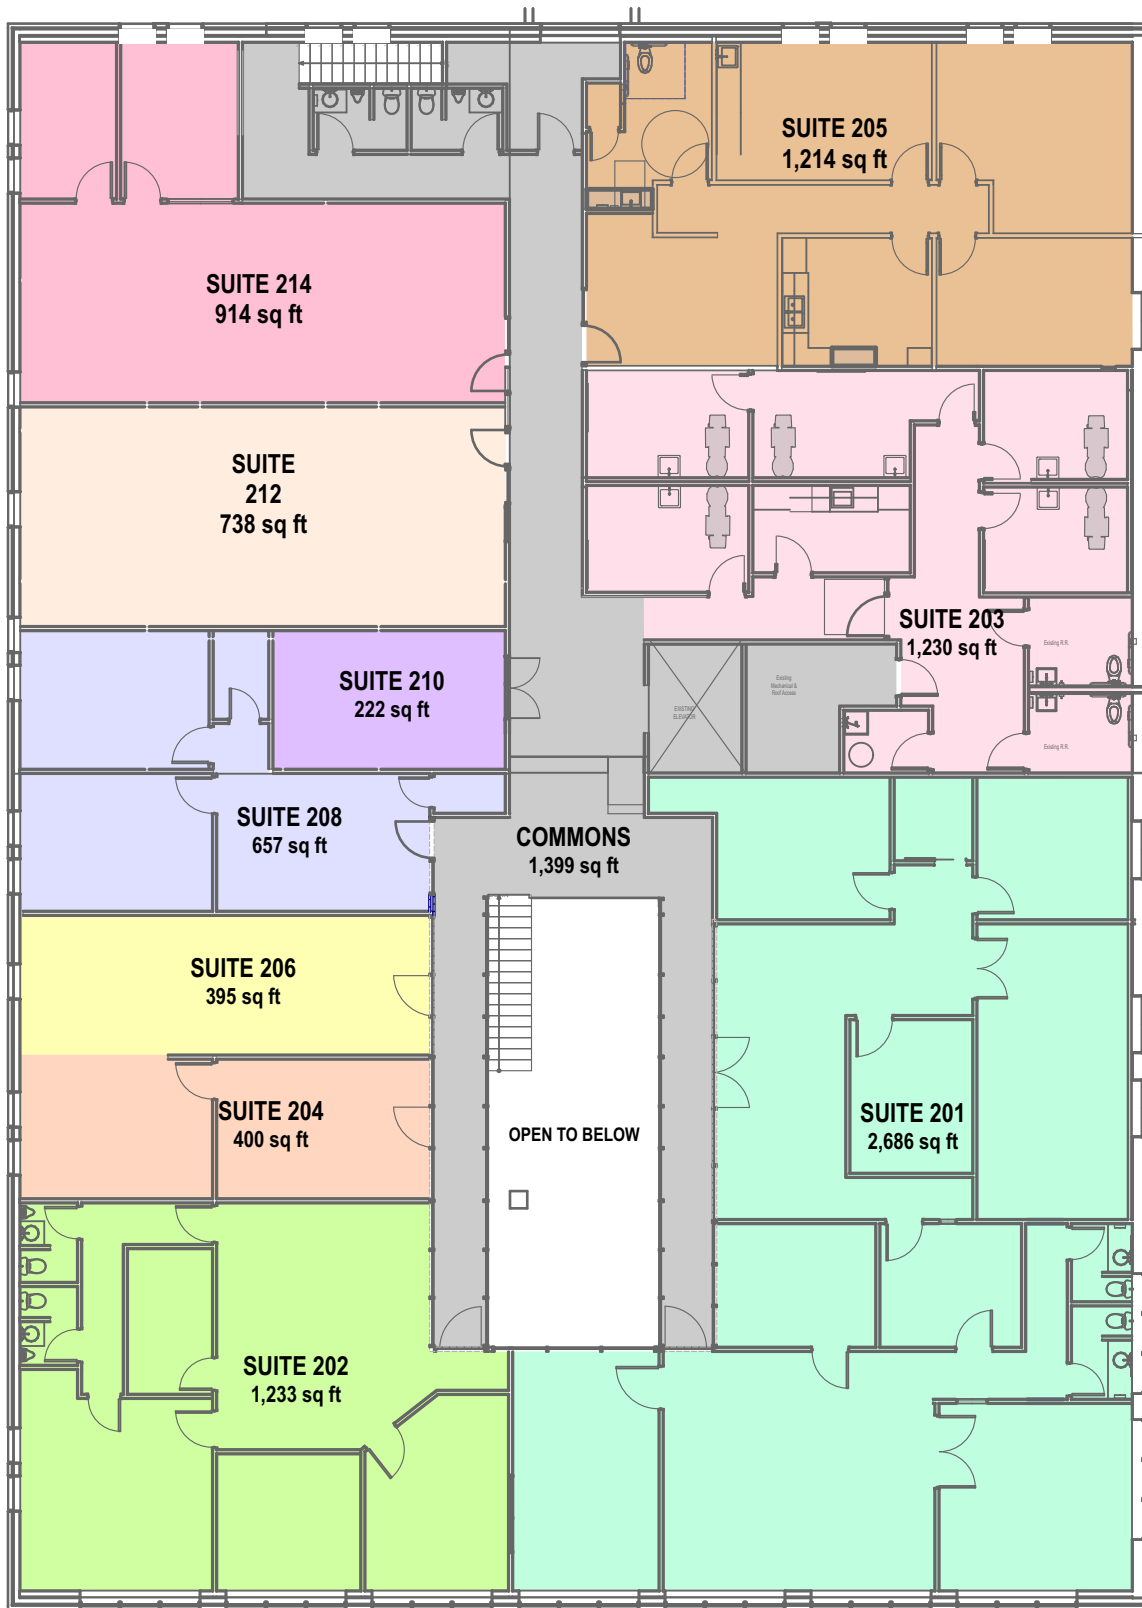

1

MAIN LEVEL FLOOR PLAN

SCALE: 1/16" = 1'-0"

12,578 sq ft

2650 WASHINGTON - LEASE SPACES

2650 Washington Blvd.
Ogden, Ut 84401

A101
01-11-2024
SHEET 1 OF 2

1

UPPER LEVEL FLOOR PLAN

SCALE: 1/16" = 1'-0"

12,043 sq ft

2650 WASHINGTON - LEASE SPACES
 2650 Washington Blvd.
 Ogden, Ut 84401

A102
01-11-2024
SHEET 2 OF 2